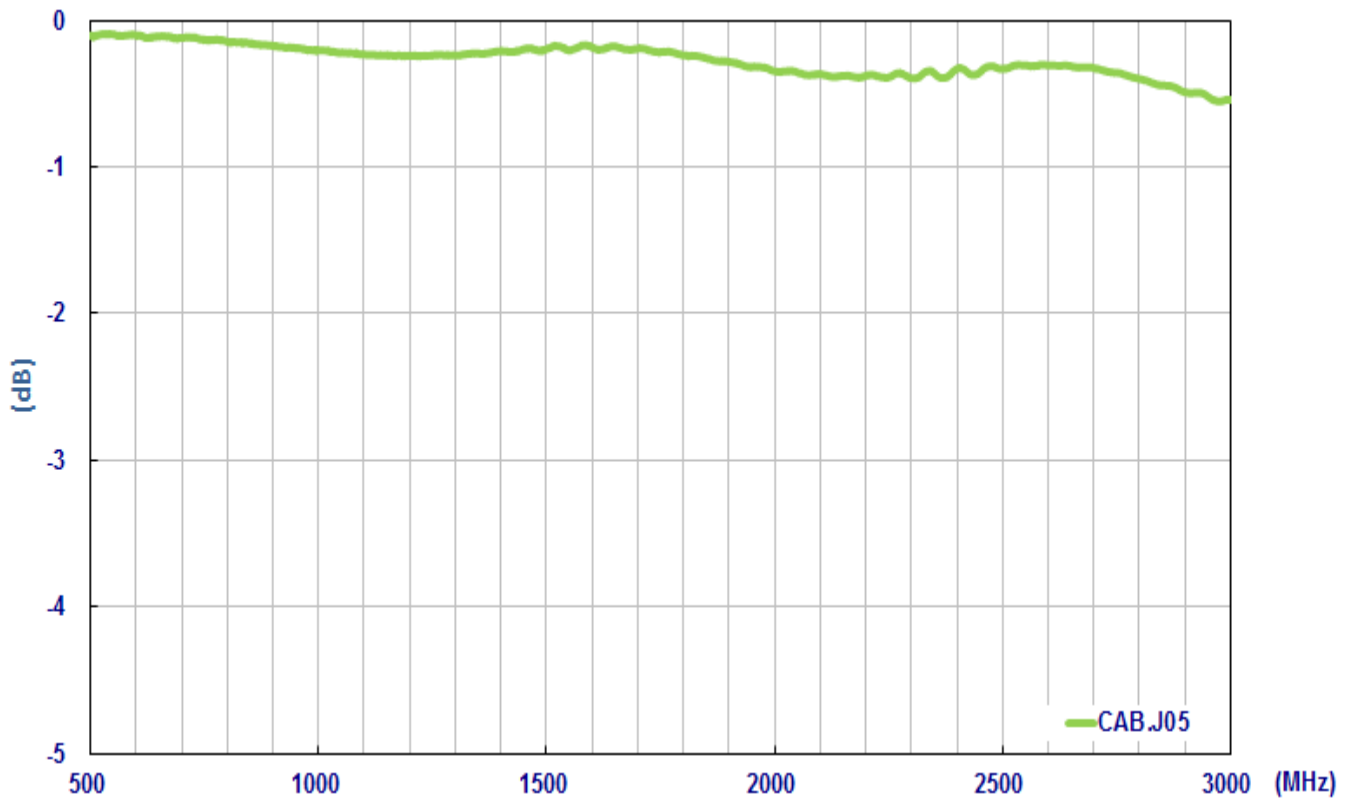

## SPECIFICATION

Part No. : **CAB.J05**

Product Name : Taoglas Cable Assembly  
SMA(F)Bulkhead Straight to  
Fakra Code D Violet Straight Plug Waterproof  
with 100mm RG-174 cable

Photo :

# 1. Cable Insertion Loss