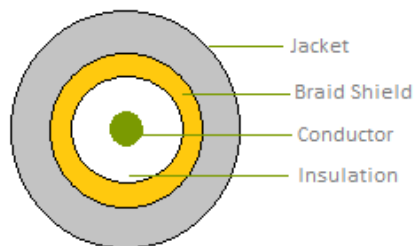

1. Cable Insertion Loss

2. RG-174 Cable Specification

2.1 Drawing – Cross Section