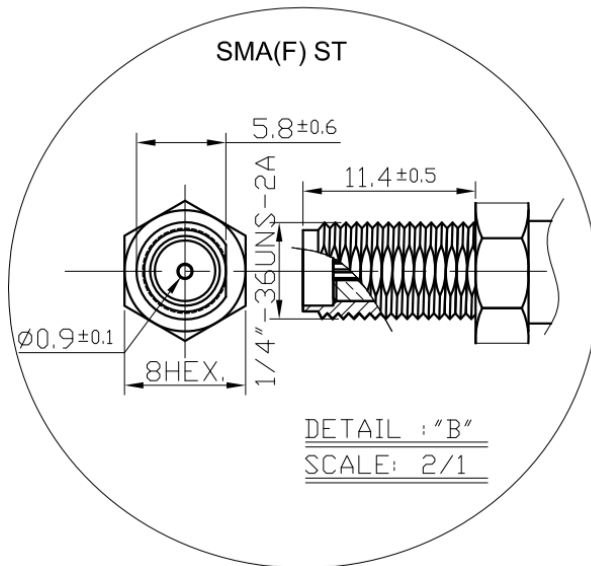

3.2 Connectors