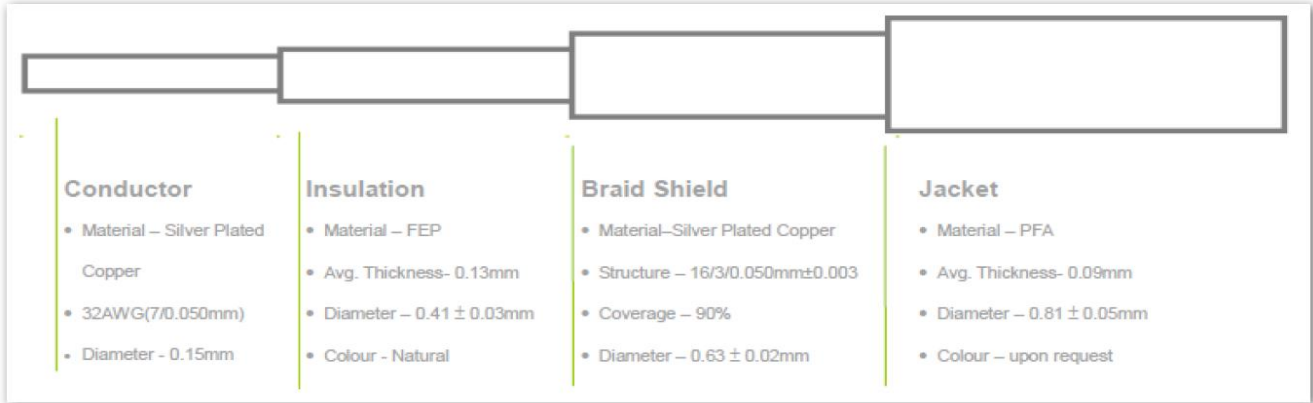

2.2 Structure and Dimensions

2.3 Electrical & Physical Specification

1	Insulation Resistance:	1000 MEGA OHM-KM Min.	
2	Conductor Resistance:	1400 OHM/KM/20°C Max.	
3	Dielectric Strength:	AC 1.0 KV/minute	
4	Spark test:	2.5 KV	
5	Nom. Impedance	50 ± 3 Ohms	
6	Nom. Capacitance	97 ± 3 pF/m	
7	Attenuation (dB/1M)	2.0GHz	3.60
		2.4GHz	5.10
		3.0GHz	6.20
		4.0GHz	7.50
		5.0GHz	8.50
		6.0GHz	9.40