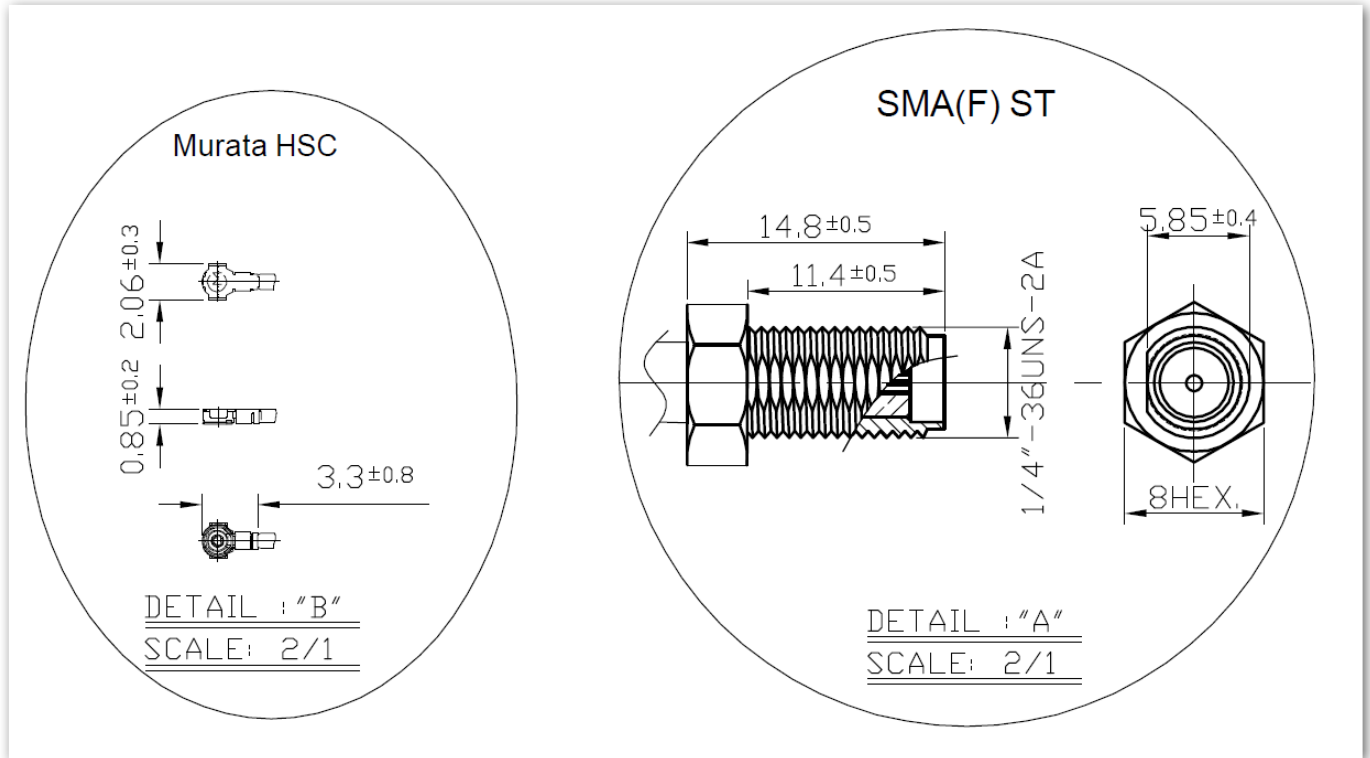

3.2 Connectors