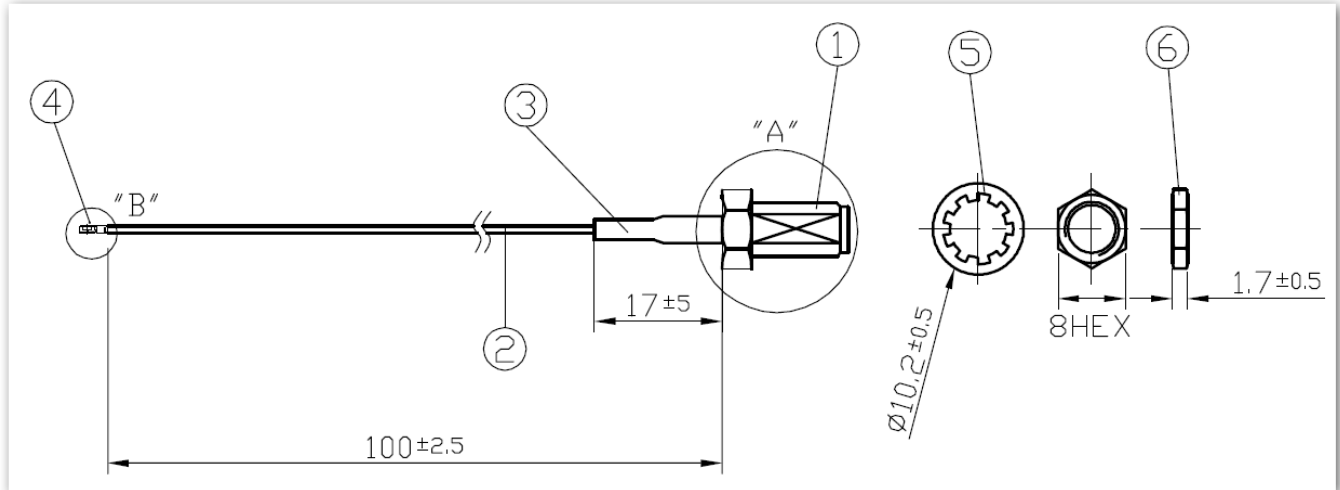

SPECIFICATION

Part No. : **CAB.R01**

Product Name : Taoglas Cable Assembly
Murata HSC to SMA(F)Bulkhead Straight Connector
with 100mm \varnothing 0.81 cable

Photo :

1. Cable Insertion Loss

2. 0.81 Cable Specification

2.1 Drawing – Cross Section

2.2 Structure and Dimensions

2.3 Electrical & Physical Specification

1	Insulation Resistance:	1000 MEGA OHM-KM Min.	
2	Conductor Resistance:	1400 OHM/KM/20°C Max.	
3	Dielectric Strength:	AC 1.0 KV/minute	
4	Spark test:	2.5 KV	
5	Nom. Impedance	50 ± 3 Ohms	
6	Nom. Capacitance	97 ± 3 pF/m	
7	Attenuation (dB/1M)	2.0GHz	3.60
		2.4GHz	5.10
		3.0GHz	6.20
		4.0GHz	7.50
		5.0GHz	8.50
		6.0GHz	9.40

3. Technical Drawing

3.1 CAB.R01

	Name	Part No.	Material	Finish	QTY
1	SMA(F) ST	SMA.F.ST.JACK.B.W	Brass	Gold	1
2	0.81 Cable	OD.081.W	FEP	Gray	1
3	Heat Shrink Tube	001312E000014A	PE	Black	1
4	Murata HSC	MUR.HSC.081	Brass	Ni Plated	1
5	Washer	See Connector Spec	Brass	Gold	1
6	Nut	See Connector Spec	Brass	Gold	1