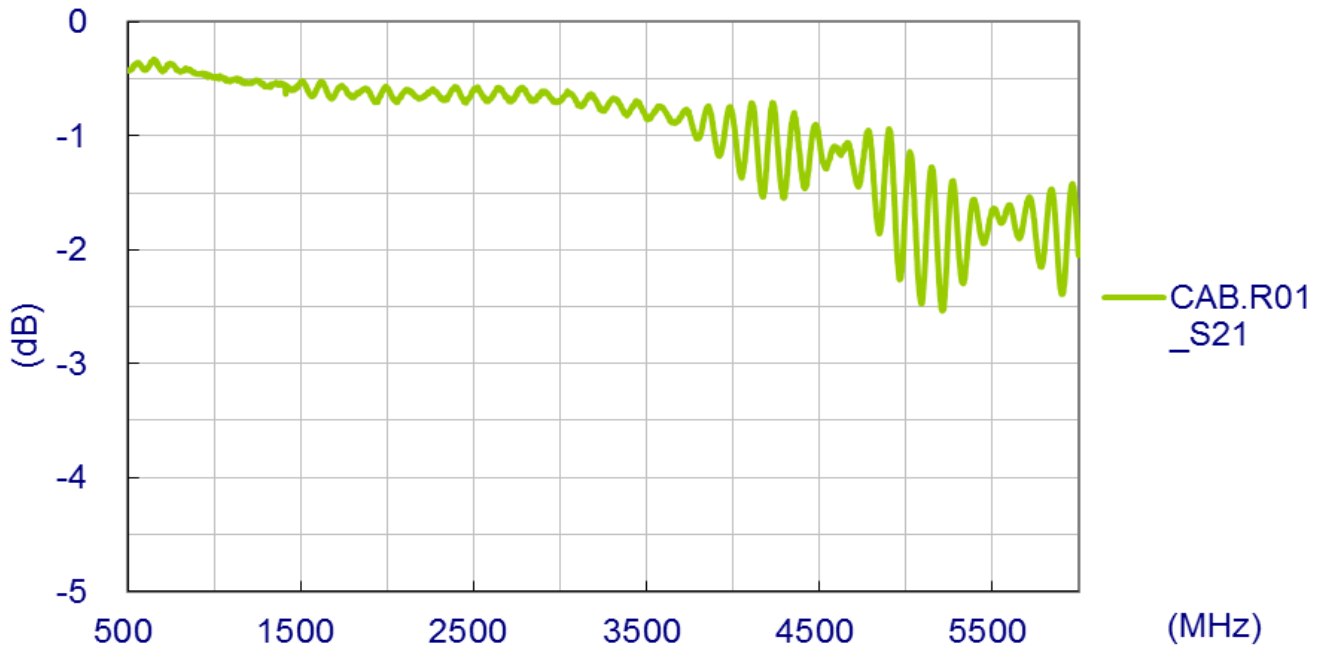

SPECIFICATION

Part No. : **CAB.R01**

Product Name : Taoglas Cable Assembly
Murata HSC to SMA(F)Bulkhead Straight Connector
with 100mm \varnothing 0.81 cable

Photo :

1. Cable Insertion Loss

2. 0.81 Cable Specification

2.1 Drawing – Cross Section

2.2 Structure and Dimensions

2.3 Electrical & Physical Specification

1	Insulation Resistance:	1000 MEGA OHM-KM Min.	
2	Conductor Resistance:	1400 OHM/KM/20°C Max.	
3	Dielectric Strength:	AC 1.0 KV/minute	
4	Spark test:	2.5 KV	
5	Nom. Impedance	50 ± 3 Ohms	
6	Nom. Capacitance	97 ± 3 pF/m	
7	Attenuation (dB/1M)	2.0GHz	3.60
		2.4GHz	5.10
		3.0GHz	6.20
		4.0GHz	7.50
		5.0GHz	8.50
		6.0GHz	9.40