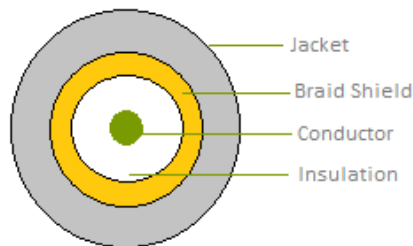

2. 0.81 Cable Specification

2.1 Drawing – Cross Section