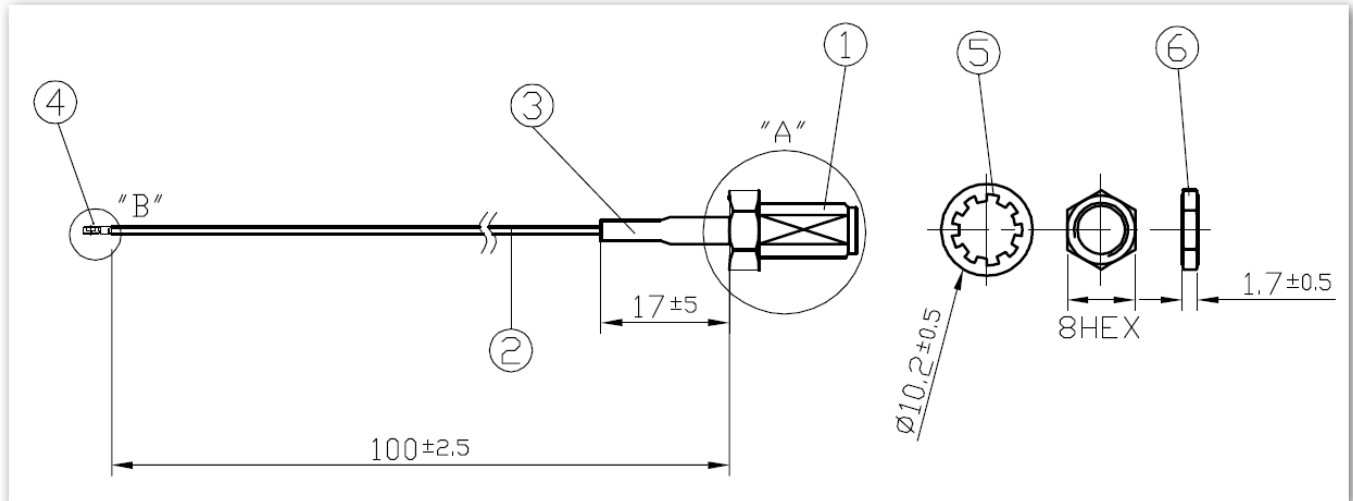

SPECIFICATION

Part No. : **CAB.S01**

Product Name : Taoglas Cable Assembly
IPEX MH4(HSC comp) to SMA(F)Bulkhead Straight Connector
with 100mm \varnothing 0.81 cable

Photo :

1. Cable Insertion Loss

2. 0.81 Cable Specification

2.1 Drawing – Cross Section

2.2 Structure and Dimensions

2.3 Electrical & Physical Specification

1	Insulation Resistance:	1000 MEGA OHM-KM Min.	
2	Conductor Resistance:	1400 OHM/KM/20°C Max.	
3	Dielectric Strength:	AC 1.0 KV/minute	
4	Spark test:	2.5 KV	
5	Nom. Impedance	50 ± 3 Ohms	
6	Nom. Capacitance	97 ± 3 pF/m	
7	Attenuation (dB/1M)	2.0GHz	3.60
		2.4GHz	5.10
		3.0GHz	6.20
		4.0GHz	7.50
		5.0GHz	8.50
		6.0GHz	9.40

3. Technical Drawing

3.1 CAB.S01

	Name	Part No.	Material	Finish	QTY
1	SMA(F) ST	SMA.F.ST.JACK.B.W	Brass	Gold	1
2	0.81 Cable	OD.081.W	FEP	Gray	1
3	Heat Shrink Tube	001312E000014A	PE	Black	1
4	IPEX MHF4	IPEX.MHF4.081	Brass	Gold	1
5	Washer	See Connector Spec	Brass	Gold	1
6	Nut	See Connector Spec	Brass	Gold	1