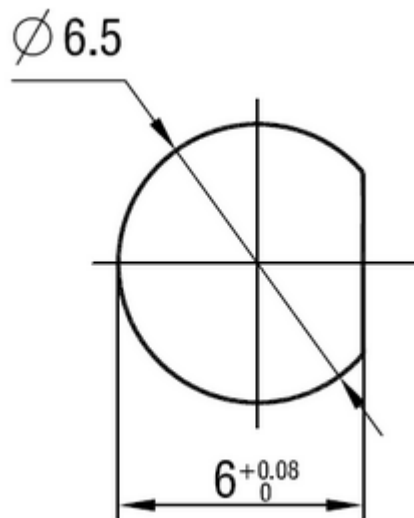

3.3 Recommended Mounting Hole – SMA(F) Bulkhead