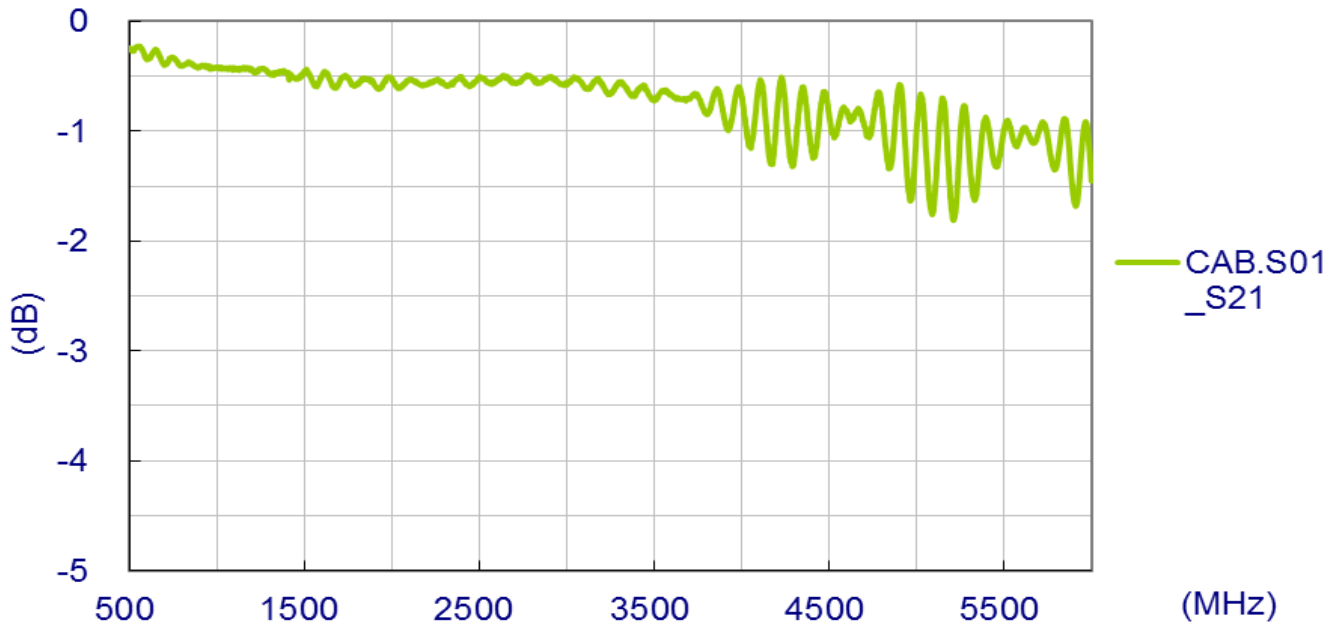

SPECIFICATION

Part No. : **CAB.S01**

Product Name : Taoglas Cable Assembly
IPEX MH4(HSC comp) to SMA(F)Bulkhead Straight Connector
with 100mm \varnothing 0.81 cable

Photo :

1. Cable Insertion Loss

2. 0.81 Cable Specification

2.1 Drawing – Cross Section

2.2 Structure and Dimensions

2.3 Electrical & Physical Specification

1	Insulation Resistance:	1000 MEGA OHM-KM Min.	
2	Conductor Resistance:	1400 OHM/KM/20°C Max.	
3	Dielectric Strength:	AC 1.0 KV/minute	
4	Spark test:	2.5 KV	
5	Nom. Impedance	50 ± 3 Ohms	
6	Nom. Capacitance	97 ± 3 pF/m	
7	Attenuation (dB/1M)	2.0GHz	3.60
		2.4GHz	5.10
		3.0GHz	6.20
		4.0GHz	7.50
		5.0GHz	8.50
		6.0GHz	9.40