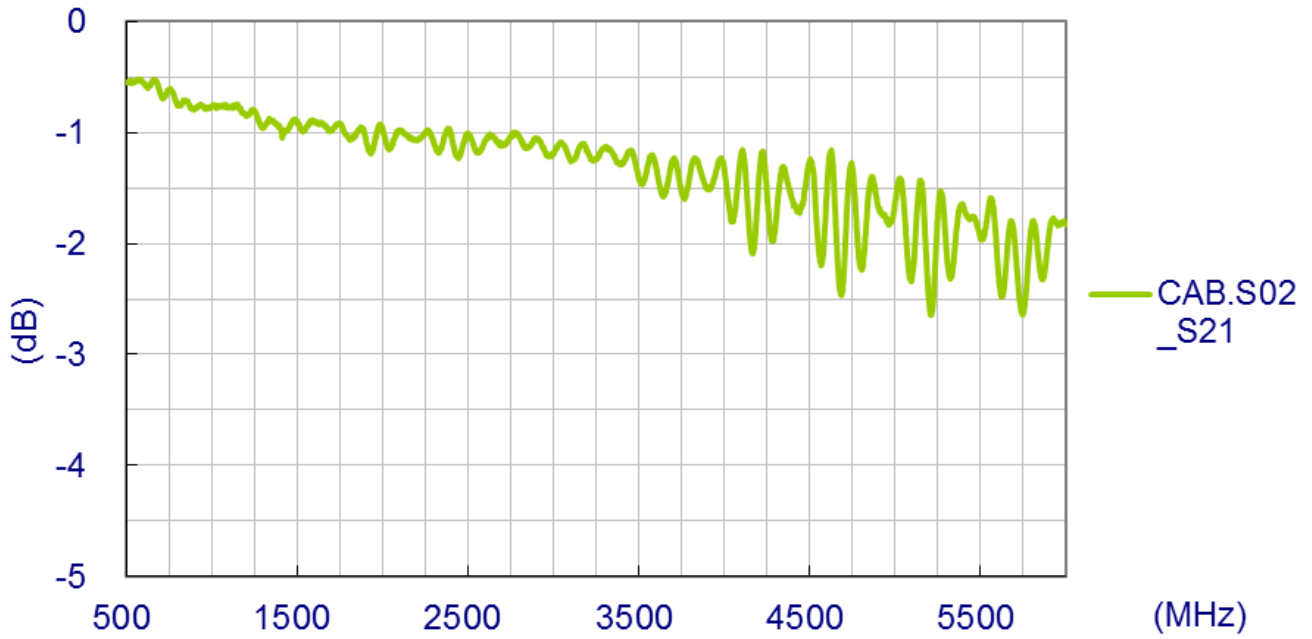

SPECIFICATION

Part No. : **CAB.S02**

Product Name : Taoglas Cable Assembly
IPEX MH4(HSC comp) to SMA(F)Bulkhead Straight Connector
with 200mm \varnothing 0.81 cable

Photo :

1. Cable Insertion Loss

2. 0.81 Cable Specification

2.1 Drawing – Cross Section

2.2 Structure and Dimensions

2.3 Electrical & Physical Specification

1	Insulation Resistance:	1000 MEGA OHM-KM Min.	
2	Conductor Resistance:	1400 OHM/KM/20°C Max.	
3	Dielectric Strength:	AC 1.0 KV/minute	
4	Spark test:	2.5 KV	
5	Nom. Impedance	50 ± 3 Ohms	
6	Nom. Capacitance	97 ± 3 pF/m	
7	Attenuation (dB/1M)	2.0GHz	3.60
		2.4GHz	5.10
		3.0GHz	6.20
		4.0GHz	7.50
		5.0GHz	8.50
		6.0GHz	9.40