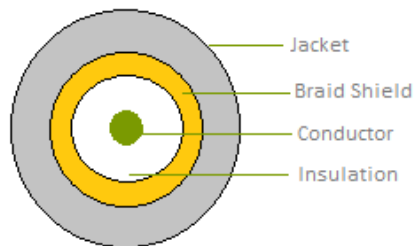

2. 0.81 Cable Specification

2.1 Drawing – Cross Section