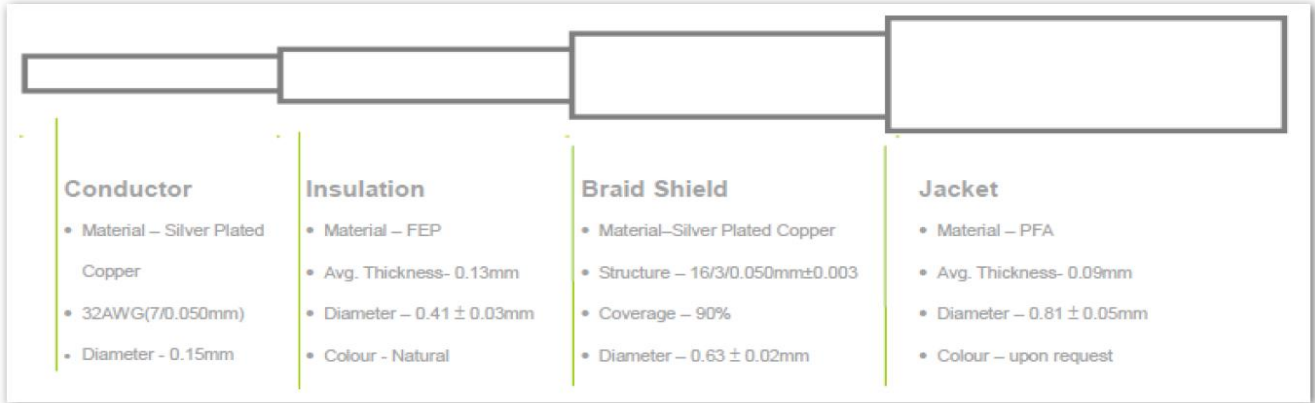

2.2 Structure and Dimensions

2.3 Electrical & Physical Specification

1	Insulation Resistance:	1000 MEGA OHM-KM Min.	
2	Conductor Resistance:	1400 OHM/KM/20°C Max.	
3	Dielectric Strength:	AC 1.0 KV/minute	
4	Spark test:	2.5 KV	
5	Nom. Impedance	50 ± 3 Ohms	
6	Nom. Capacitance	97 ± 3 pF/m	
7	Attenuation (dB/1M)	2.0GHz	3.60
		2.4GHz	5.10
		3.0GHz	6.20
		4.0GHz	7.50
		5.0GHz	8.50
		6.0GHz	9.40