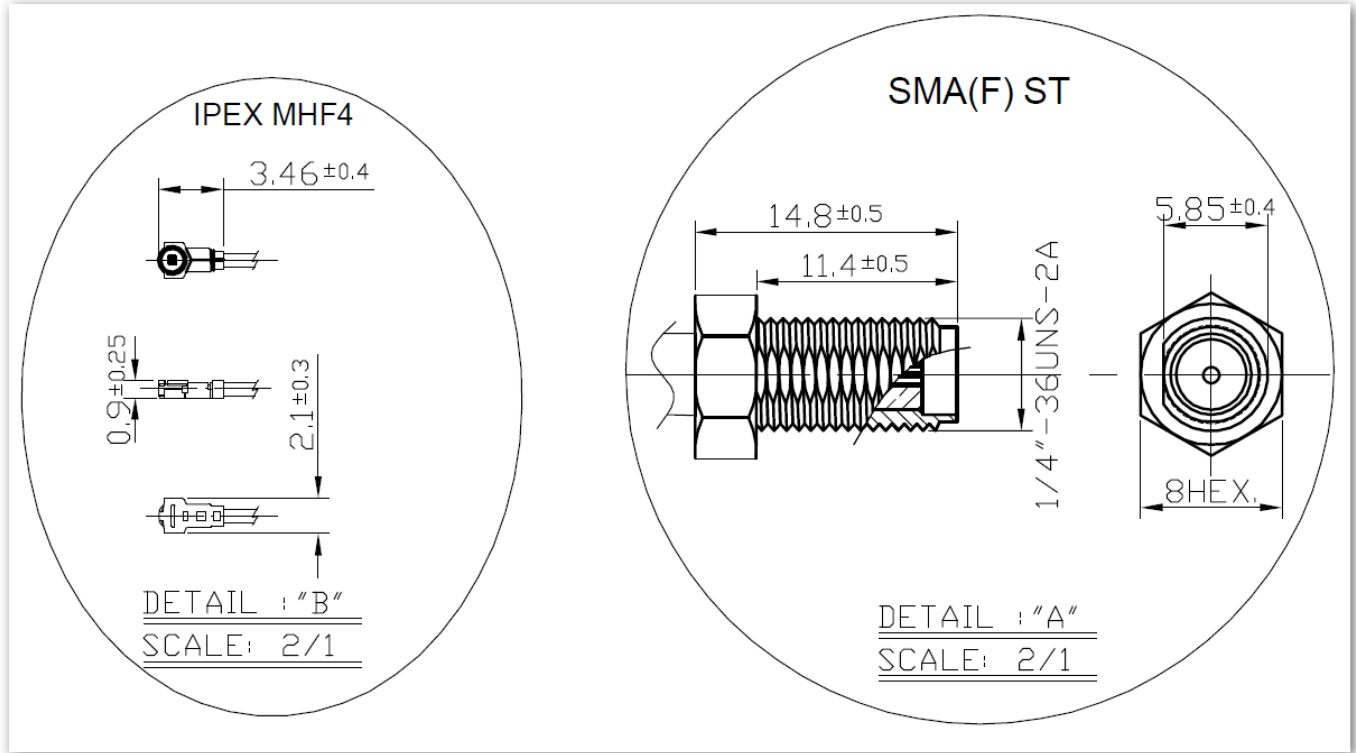

3.2 Connectors