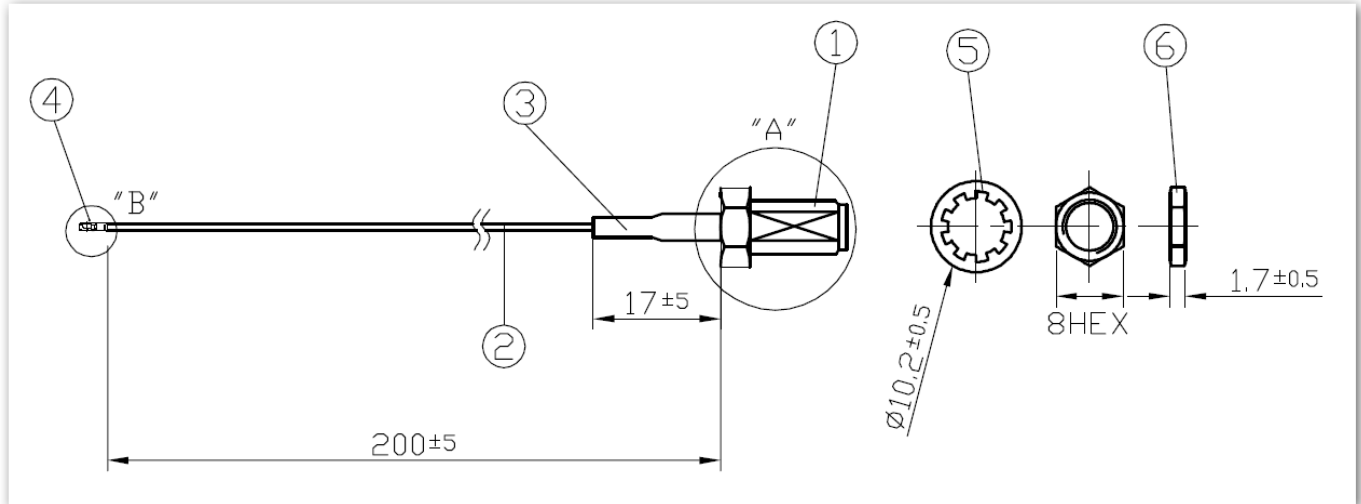

SPECIFICATION

Part No. : **CAB.S02**

Product Name : Taoglas Cable Assembly
IPEX MH4(HSC comp) to SMA(F)Bulkhead Straight Connector
with 200mm \varnothing 0.81 cable

Photo :

1. Cable Insertion Loss

2. 0.81 Cable Specification

2.1 Drawing – Cross Section

2.2 Structure and Dimensions

2.3 Electrical & Physical Specification

1	Insulation Resistance:	1000 MEGA OHM-KM Min.	
2	Conductor Resistance:	1400 OHM/KM/20°C Max.	
3	Dielectric Strength:	AC 1.0 KV/minute	
4	Spark test:	2.5 KV	
5	Nom. Impedance	50 ± 3 Ohms	
6	Nom. Capacitance	97 ± 3 pF/m	
7	Attenuation (dB/1M)	2.0GHz	3.60
		2.4GHz	5.10
		3.0GHz	6.20
		4.0GHz	7.50
		5.0GHz	8.50
		6.0GHz	9.40

3. Technical Drawing

3.1 CAB.S02

	Name	Part No.	Material	Finish	QTY
1	SMA(F) ST	SMA.F.ST.JACK.B.W	Brass	Gold	1
2	0.81 Cable	OD.081.W	FEP	Gray	1
3	Heat Shrink Tube	001312E000014A	PE	Black	1
4	IPEX MHF4	IPEX.MHF4.081	Brass	Gold	1
5	Washer	See Connector Spec	Brass	Gold	1
6	Nut	See Connector Spec	Brass	Gold	1