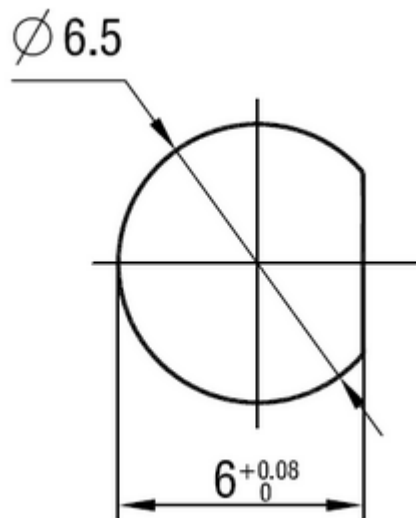

3.3 Recommended Mounting Hole – SMA(F) Bulkhead