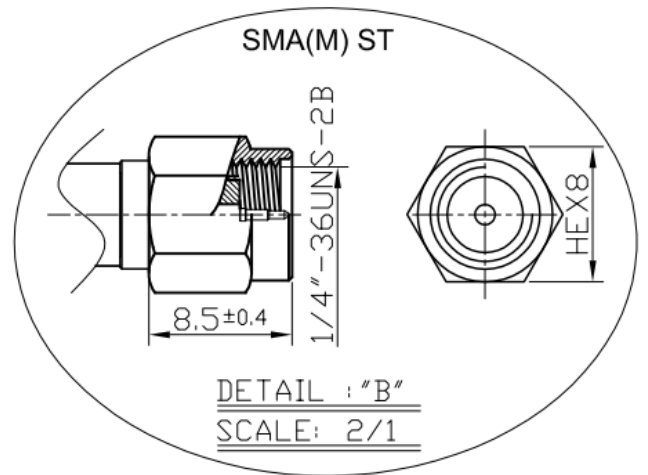

SPECIFICATION

Part No. : **CAB.V05**
Product Name : Taoglas Cable Assembly
NMO Direct Mount - 3/4 inch Hole Brass Mount type to
SMA(M) Straight Plug
with 3M CFD-200 cable

Photo :

1. Cable Insertion Loss

2. CFD-200 Cable Specification

2. Drawing – Cross Section

2.2 Structure and Dimensions

2.3 Electrical & Physical Specification

ELECTRICAL						
Attenuation	150MHz	450MHz	900MHz	1500MHz	1800MHz	2500MHz
dB/100M	12.1	21.6	31.2	41.1	45.3	54.4
Insulation Resistance	1000 MΩ-Km (Min)					
Capacitance	80.4 ± 3 pF/m					
Nom. Impedance	53 ± 3 Ω					
MECHANICAL						
Cable Type	CFD-200 coaxial cable					
Cable length	3 Meters					
Connectors	NMO Direct Mount - 3/4 inch Hole Brass Mount type SMA (M)					
Connector Max. Torque	0.9N·m					
Weight	180g					
ENVIRONMENTAL						
Temperature Range	-40°C to 85°C					
Humidity	Non-condensing 65°C 95% RH					

3. Technical Drawing

3.1 CAB.V05

	Name	Material	Finish	QTY
1	SMA(M) ST	Brass	Gold	1
2	CFD200 Coaxial Cable	PVC	Black	1
3	Heat Shrink Tube	PE	Black	1
4	NMO(DM)	Brass	Gold	1

3.2 Connectors

4. Packaging

Unit: mm