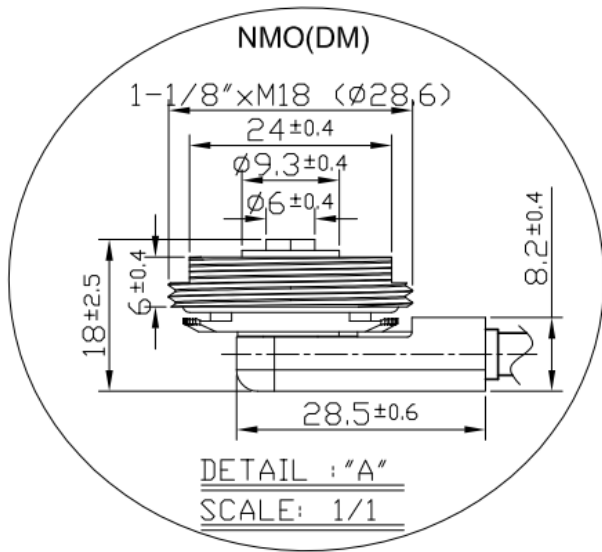

SPECIFICATION

Part No. : **CAB.V05**
Product Name : Taoglas Cable Assembly
NMO Direct Mount - 3/4 inch Hole Brass Mount type to
SMA(M) Straight Plug
with 3M CFD-200 cable

Photo :

1. Cable Insertion Loss

2. CFD-200 Cable Specification

2. Drawing – Cross Section

2.2 Structure and Dimensions

2.3 Electrical & Physical Specification

ELECTRICAL						
Attenuation	150MHz	450MHz	900MHz	1500MHz	1800MHz	2500MHz
dB/100M	12.1	21.6	31.2	41.1	45.3	54.4
Insulation Resistance	1000 MΩ-Km (Min)					
Capacitance	80.4 ± 3 pF/m					
Nom. Impedance	53 ± 3 Ω					
MECHANICAL						
Cable Type	CFD-200 coaxial cable					
Cable length	3 Meters					
Connectors	NMO Direct Mount - 3/4 inch Hole Brass Mount type SMA (M)					
Connector Max. Torque	0.9N·m					
Weight	180g					
ENVIRONMENTAL						
Temperature Range	-40°C to 85°C					
Humidity	Non-condensing 65°C 95% RH					

3. Technical Drawing

3.1 CAB.V05

	Name	Material	Finish	QTY
1	SMA(M) ST	Brass	Gold	1
2	CFD200 Coaxial Cable	PVC	Black	1
3	Heat Shrink Tube	PE	Black	1
4	NMO(DM)	Brass	Gold	1

3.2 Connectors

4. Packaging

Unit: mm