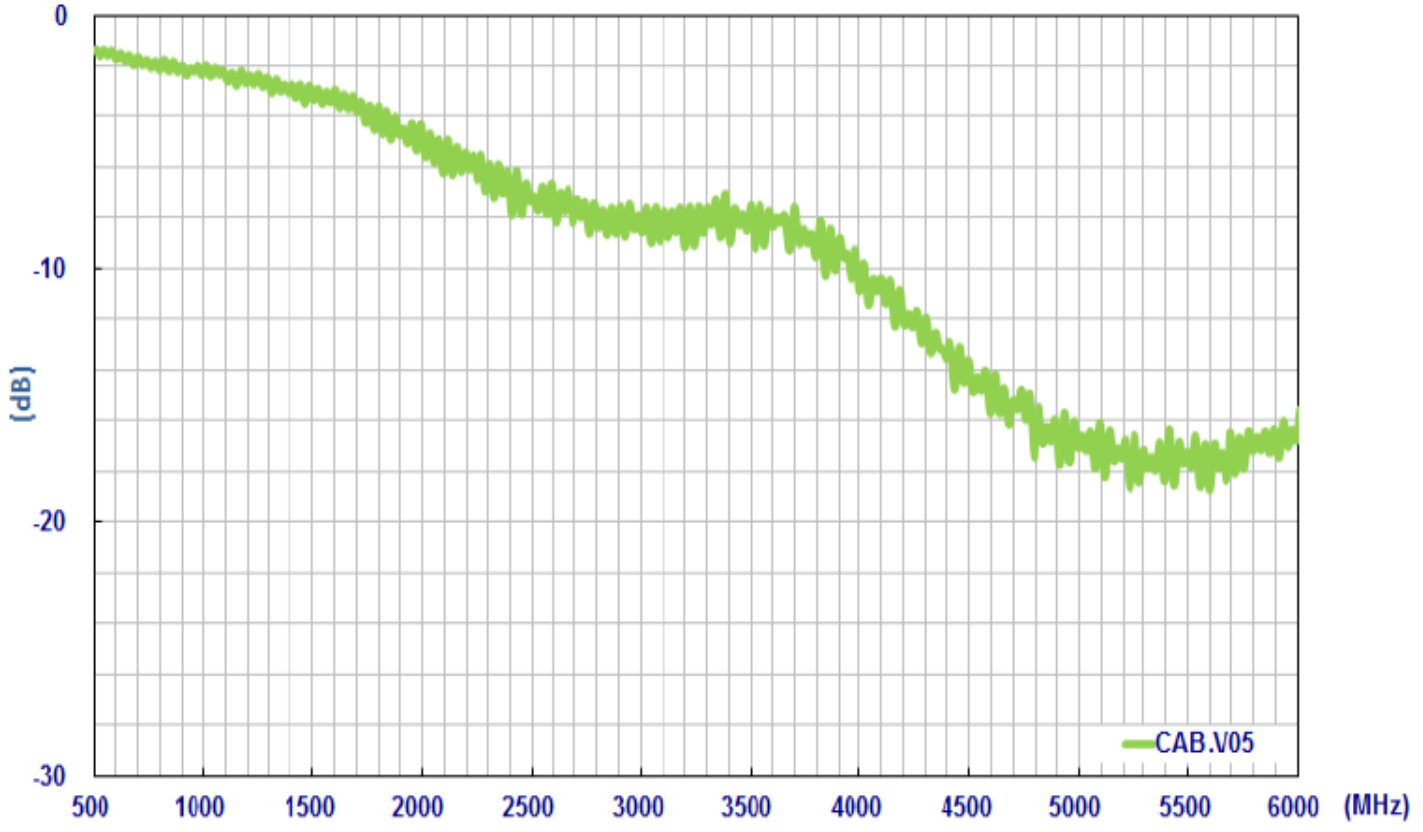

SPECIFICATION

Part No. : **CAB.V05**
Product Name : Taoglas Cable Assembly
NMO Direct Mount - 3/4 inch Hole Brass Mount type to
SMA(M) Straight Plug
with 3M CFD-200 cable

Photo :

1. Cable Insertion Loss

2. CFD-200 Cable Specification

2. Drawing – Cross Section

2.2 Structure and Dimensions

2.3 Electrical & Physical Specification

ELECTRICAL						
Attenuation	150MHz	450MHz	900MHz	1500MHz	1800MHz	2500MHz
dB/100M	12.1	21.6	31.2	41.1	45.3	54.4
Insulation Resistance	1000 MΩ-Km (Min)					
Capacitance	80.4 ± 3 pF/m					
Nom. Impedance	53 ± 3 Ω					
MECHANICAL						
Cable Type	CFD-200 coaxial cable					
Cable length	3 Meters					
Connectors	NMO Direct Mount - 3/4 inch Hole Brass Mount type SMA (M)					
Connector Max. Torque	0.9N·m					
Weight	180g					
ENVIRONMENTAL						
Temperature Range	-40°C to 85°C					
Humidity	Non-condensing 65°C 95% RH					