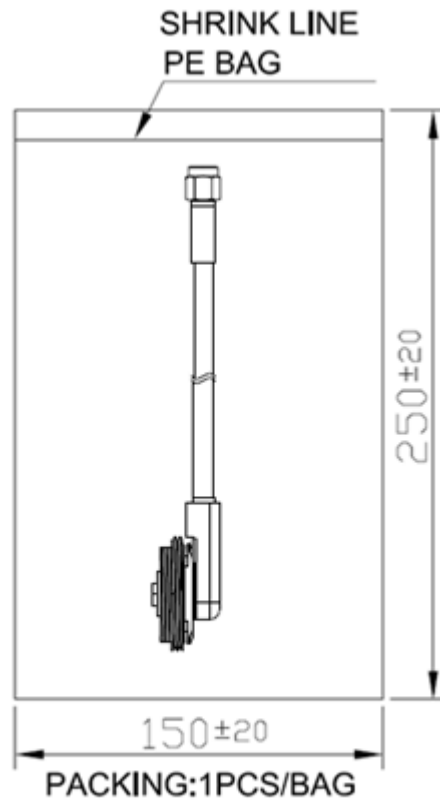

SPECIFICATION

Part No. : **CAB.V05**
Product Name : Taoglas Cable Assembly
NMO Direct Mount - 3/4 inch Hole Brass Mount type to
SMA(M) Straight Plug
with 3M CFD-200 cable

Photo :

1. Cable Insertion Loss

2. CFD-200 Cable Specification

2. Drawing – Cross Section

2.2 Structure and Dimensions

2.3 Electrical & Physical Specification

ELECTRICAL						
Attenuation	150MHz	450MHz	900MHz	1500MHz	1800MHz	2500MHz
dB/100M	12.1	21.6	31.2	41.1	45.3	54.4
Insulation Resistance	1000 MΩ-Km (Min)					
Capacitance	80.4 ± 3 pF/m					
Nom. Impedance	53 ± 3 Ω					
MECHANICAL						
Cable Type	CFD-200 coaxial cable					
Cable length	3 Meters					
Connectors	NMO Direct Mount - 3/4 inch Hole Brass Mount type SMA (M)					
Connector Max. Torque	0.9N·m					
Weight	180g					
ENVIRONMENTAL						
Temperature Range	-40°C to 85°C					
Humidity	Non-condensing 65°C 95% RH					

3. Technical Drawing

3.1 CAB.V05

	Name	Material	Finish	QTY
1	SMA(M) ST	Brass	Gold	1
2	CFD200 Coaxial Cable	PVC	Black	1
3	Heat Shrink Tube	PE	Black	1
4	NMO(DM)	Brass	Gold	1

3.2 Connectors

4. Packaging

Unit: mm