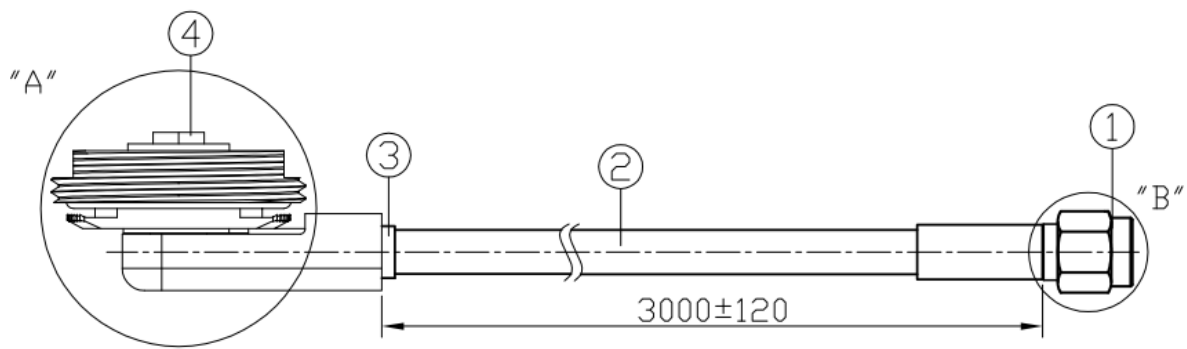

SPECIFICATION

Part No. : **CAB.V05**
Product Name : Taoglas Cable Assembly
NMO Direct Mount - 3/4 inch Hole Brass Mount type to
SMA(M) Straight Plug
with 3M CFD-200 cable

Photo :

1. Cable Insertion Loss

2. CFD-200 Cable Specification

2. Drawing – Cross Section

2.2 Structure and Dimensions

2.3 Electrical & Physical Specification

ELECTRICAL						
Attenuation	150MHz	450MHz	900MHz	1500MHz	1800MHz	2500MHz
dB/100M	12.1	21.6	31.2	41.1	45.3	54.4
Insulation Resistance	1000 MΩ-Km (Min)					
Capacitance	80.4 ± 3 pF/m					
Nom. Impedance	53 ± 3 Ω					
MECHANICAL						
Cable Type	CFD-200 coaxial cable					
Cable length	3 Meters					
Connectors	NMO Direct Mount - 3/4 inch Hole Brass Mount type SMA (M)					
Connector Max. Torque	0.9N·m					
Weight	180g					
ENVIRONMENTAL						
Temperature Range	-40°C to 85°C					
Humidity	Non-condensing 65°C 95% RH					

3. Technical Drawing

3.1 CAB.V05

	Name	Material	Finish	QTY
1	SMA(M) ST	Brass	Gold	1
2	CFD200 Coaxial Cable	PVC	Black	1
3	Heat Shrink Tube	PE	Black	1
4	NMO(DM)	Brass	Gold	1

3.2 Connectors

4. Packaging

Unit: mm