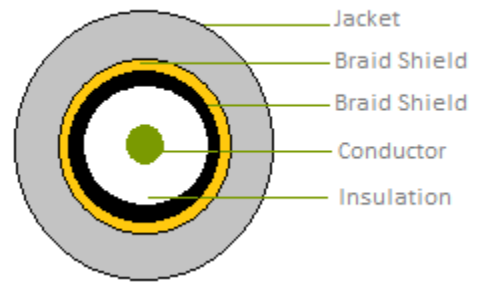

SPECIFICATION

Part No. : **CAB.V05**
Product Name : Taoglas Cable Assembly
NMO Direct Mount - 3/4 inch Hole Brass Mount type to
SMA(M) Straight Plug
with 3M CFD-200 cable

Photo :

1. Cable Insertion Loss

2. CFD-200 Cable Specification

2. Drawing – Cross Section

2.2 Structure and Dimensions

2.3 Electrical & Physical Specification

ELECTRICAL						
Attenuation	150MHz	450MHz	900MHz	1500MHz	1800MHz	2500MHz
dB/100M	12.1	21.6	31.2	41.1	45.3	54.4
Insulation Resistance	1000 MΩ-Km (Min)					
Capacitance	80.4 ± 3 pF/m					
Nom. Impedance	53 ± 3 Ω					
MECHANICAL						
Cable Type	CFD-200 coaxial cable					
Cable length	3 Meters					
Connectors	NMO Direct Mount - 3/4 inch Hole Brass Mount type SMA (M)					
Connector Max. Torque	0.9N·m					
Weight	180g					
ENVIRONMENTAL						
Temperature Range	-40°C to 85°C					
Humidity	Non-condensing 65°C 95% RH					