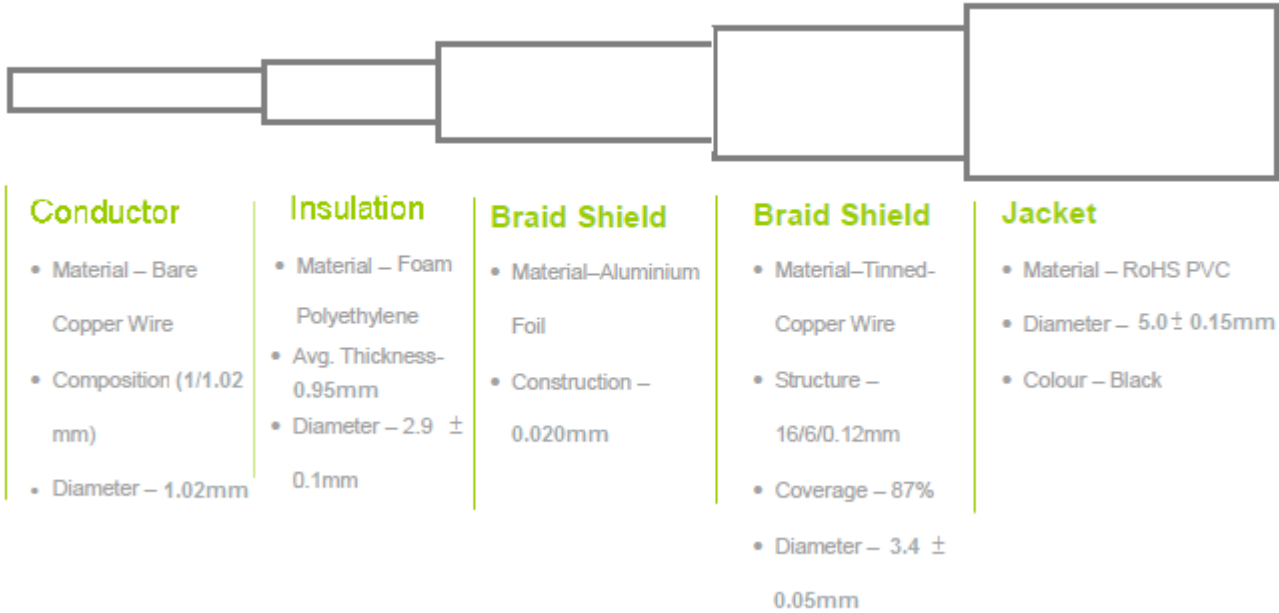

SPECIFICATION

Part No. : **CAB.V05**
Product Name : Taoglas Cable Assembly
NMO Direct Mount - 3/4 inch Hole Brass Mount type to
SMA(M) Straight Plug
with 3M CFD-200 cable

Photo :

1. Cable Insertion Loss

2. CFD-200 Cable Specification

2. Drawing – Cross Section

2.2 Structure and Dimensions

2.3 Electrical & Physical Specification

ELECTRICAL						
Attenuation	150MHz	450MHz	900MHz	1500MHz	1800MHz	2500MHz
dB/100M	12.1	21.6	31.2	41.1	45.3	54.4
Insulation Resistance	1000 MΩ-Km (Min)					
Capacitance	80.4 ± 3 pF/m					
Nom. Impedance	53 ± 3 Ω					
MECHANICAL						
Cable Type	CFD-200 coaxial cable					
Cable length	3 Meters					
Connectors	NMO Direct Mount - 3/4 inch Hole Brass Mount type SMA (M)					
Connector Max. Torque	0.9N·m					
Weight	180g					
ENVIRONMENTAL						
Temperature Range	-40°C to 85°C					
Humidity	Non-condensing 65°C 95% RH					