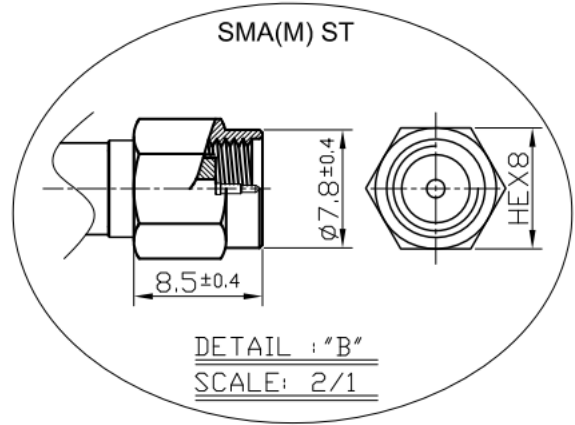

3.2 Connectors