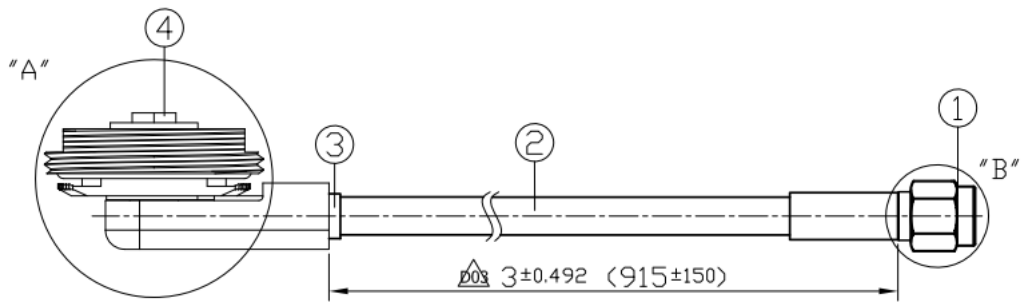

3. Technical Drawing

3.1 CAB.V08

	Name	Material	Finish	QTY
1	SMA(M) ST	Brass	Ni Plated	1
2	RG58 Coaxial Cable	PVC	Black	1
3	Heat Shrink Tube	PE	Black	1
4	NMO(DM)	Brass	Gold	1