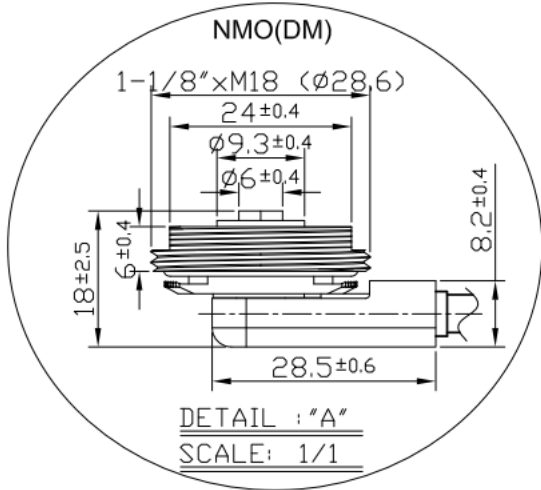

SPECIFICATION

- Part No. : **CAB.V08**
- Product Name : Taoglas Cable Assembly
NMO Direct Mount - 3/4 inch Hole Brass Mount type to
SMA(M) Straight Plug
with 3ft(915mm) RG-58U cable
- Photo :

1. Cable Insertion Loss

2. RG-58 Cable Specification

2.1 Drawing – Cross Section

2.2 Structure and Dimensions

Conductor	Insulation	Braid Shield	Braid Shield	Jacket
<ul style="list-style-type: none"> Material – Bare Copper Wire Composition (1/1.02 mm) Diameter – 1.02mm 	<ul style="list-style-type: none"> Material – Foam Polyethylene Avg. Thickness- 0.95mm Diameter – 2.9 ± 0.1mm 	<ul style="list-style-type: none"> Material–Aluminium Foil Construction – 0.020mm 	<ul style="list-style-type: none"> Material–Tinned-Copper Wire Structure – 16/6/0.12mm Coverage – 87% Diameter – 3.4 ± 0.05mm 	<ul style="list-style-type: none"> Material – RoHS PVC Diameter – 5.0 ± 0.15mm Colour – Black

3. Technical Drawing

3.1 CAB.V08

	Name	Material	Finish	QTY
1	SMA(M) ST	Brass	Ni Plated	1
2	RG58 Coaxial Cable	PVC	Black	1
3	Heat Shrink Tube	PE	Black	1
4	NMO(DM)	Brass	Gold	1

3.2 Connectors

X-ON Electronics