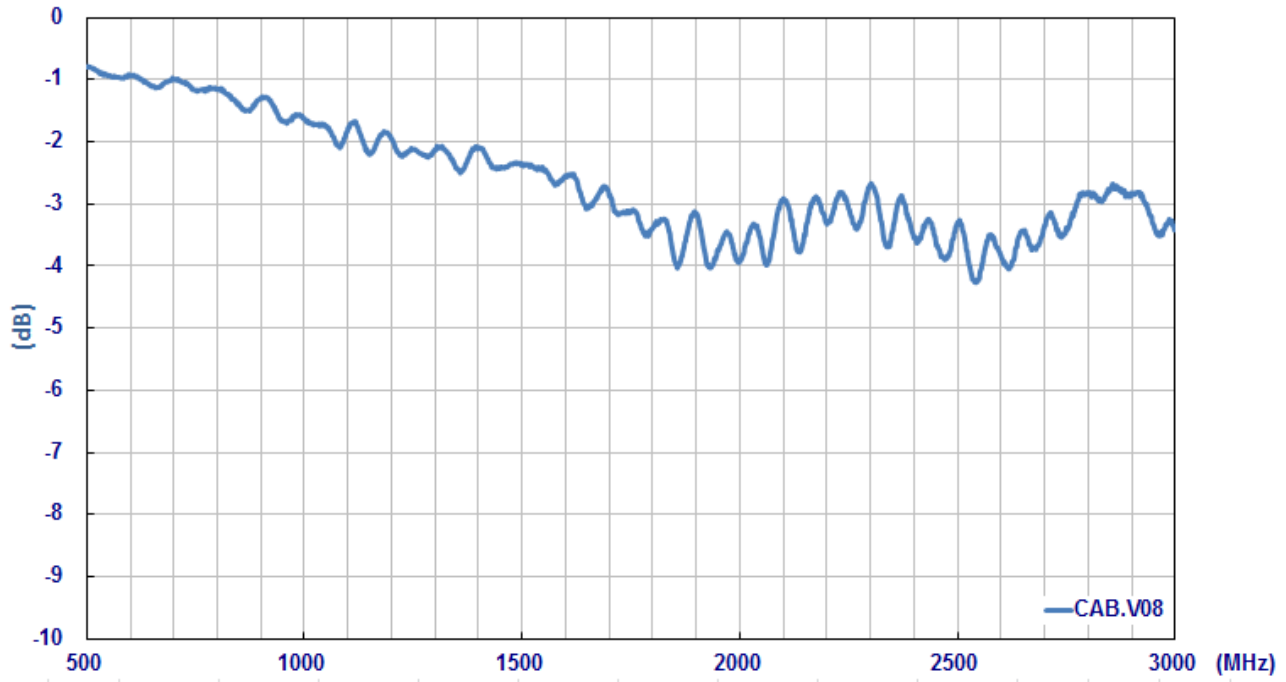

SPECIFICATION

- Part No. : **CAB.V08**
- Product Name : Taoglas Cable Assembly
NMO Direct Mount - 3/4 inch Hole Brass Mount type to
SMA(M) Straight Plug
with 3ft(915mm) RG-58U cable
- Photo :

1. Cable Insertion Loss

2. RG-58 Cable Specification

2.1 Drawing – Cross Section

2.2 Structure and Dimensions

Conductor	Insulation	Braid Shield	Braid Shield	Jacket
<ul style="list-style-type: none"> Material – Bare Copper Wire Composition (1/1.02 mm) Diameter – 1.02mm 	<ul style="list-style-type: none"> Material – Foam Polyethylene Avg. Thickness- 0.95mm Diameter – 2.9 ± 0.1mm 	<ul style="list-style-type: none"> Material–Aluminium Foil Construction – 0.020mm 	<ul style="list-style-type: none"> Material–Tinned-Copper Wire Structure – 16/6/0.12mm Coverage – 87% Diameter – 3.4 ± 0.05mm 	<ul style="list-style-type: none"> Material – RoHS PVC Diameter – 5.0 ± 0.15mm Colour – Black