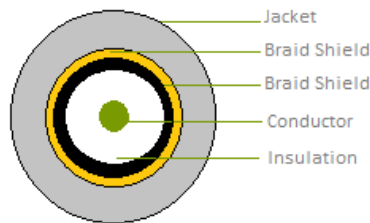

SPECIFICATION

- Part No. : **CAB.V08**
- Product Name : Taoglas Cable Assembly
NMO Direct Mount - 3/4 inch Hole Brass Mount type to
SMA(M) Straight Plug
with 3ft(915mm) RG-58U cable
- Photo :

1. Cable Insertion Loss

2. RG-58 Cable Specification

2.1 Drawing – Cross Section

2.2 Structure and Dimensions

Conductor	Insulation	Braid Shield	Braid Shield	Jacket
<ul style="list-style-type: none"> Material – Bare Copper Wire Composition (1/1.02 mm) Diameter – 1.02mm 	<ul style="list-style-type: none"> Material – Foam Polyethylene Avg. Thickness- 0.95mm Diameter – 2.9 ± 0.1mm 	<ul style="list-style-type: none"> Material–Aluminium Foil Construction – 0.020mm 	<ul style="list-style-type: none"> Material–Tinned-Copper Wire Structure – 16/6/0.12mm Coverage – 87% Diameter – 3.4 ± 0.05mm 	<ul style="list-style-type: none"> Material – RoHS PVC Diameter – 5.0 ± 0.15mm Colour – Black