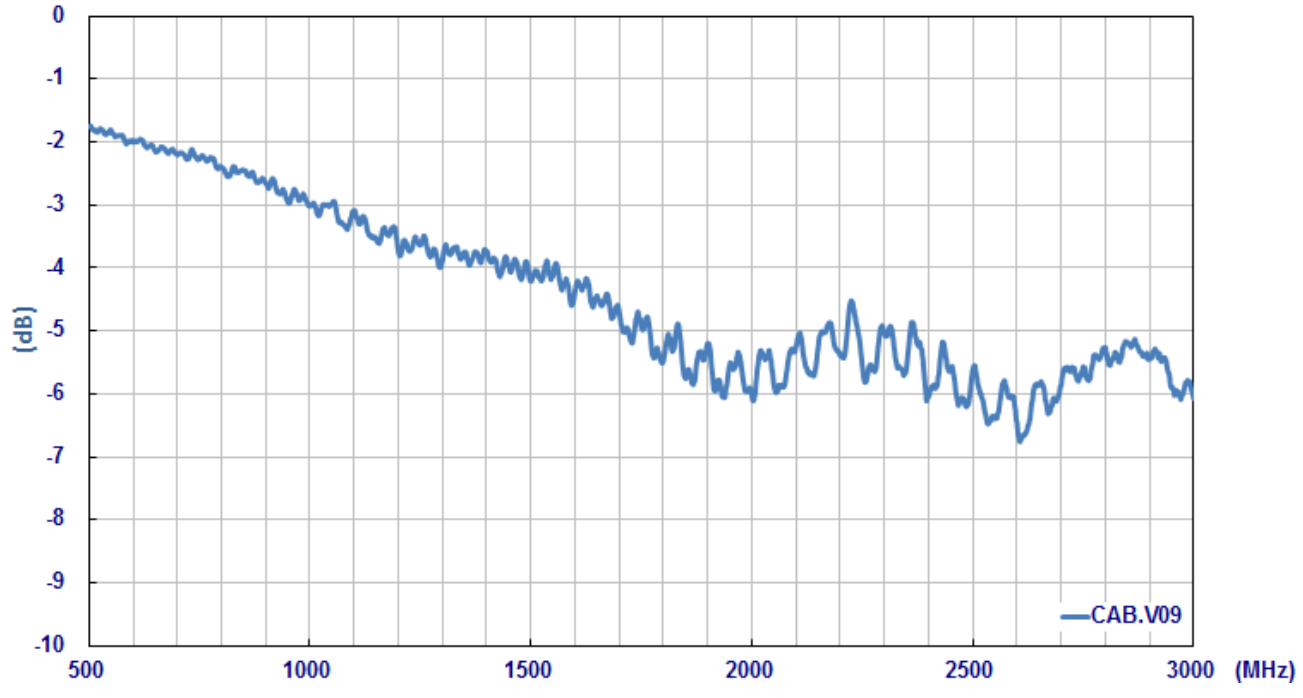

SPECIFICATION

Part No. : **CAB.V09**

Product Name : Taoglas Cable Assembly
NMO Direct Mount - 3/4 inch Hole Brass Mount type to
SMA(M) Straight Plug
with 14ft(4267mm) RG-58U cable

Photo :

1. Cable Insertion Loss

2. RG-58 Cable Specification

2.1 Drawing – Cross Section

2.2 Structure and Dimensions

Conductor	Insulation	Braid Shield	Braid Shield	Jacket
<ul style="list-style-type: none"> Material – Bare Copper Wire Composition (1/1.02 mm) Diameter – 1.02mm 	<ul style="list-style-type: none"> Material – Foam Polyethylene Avg. Thickness- 0.95mm Diameter – 2.9 ± 0.1mm 	<ul style="list-style-type: none"> Material–Aluminium Foil Construction – 0.020mm 	<ul style="list-style-type: none"> Material–Tinned-Copper Wire Structure – 16/6/0.12mm Coverage – 87% Diameter – 3.4 ± 0.05mm 	<ul style="list-style-type: none"> Material – RoHS PVC Diameter – 5.0 ± 0.15mm Colour – Black