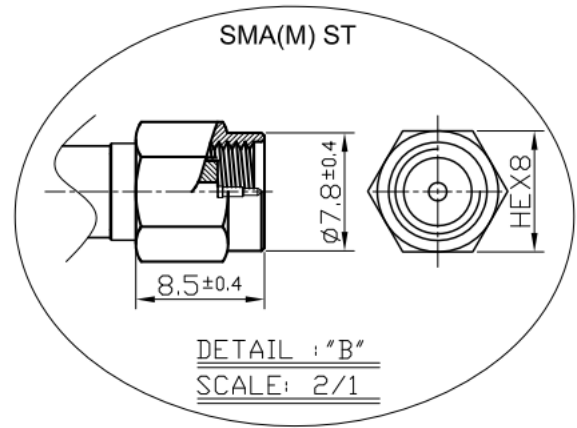

3.2 Connectors