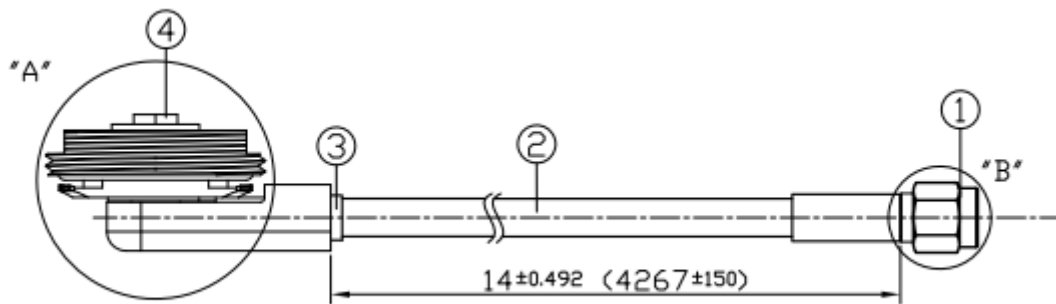

3. Technical Drawing

3.1 CAB.V09

	Name	Material	Finish	QTY
1	SMA(M) ST	Brass	Ni Plated	1
2	RG58 Coaxial Cable	PVC	Black	1
3	Heat Shrink Tube	PE	Black	1
4	NMO(DM)	Brass	Gold	1