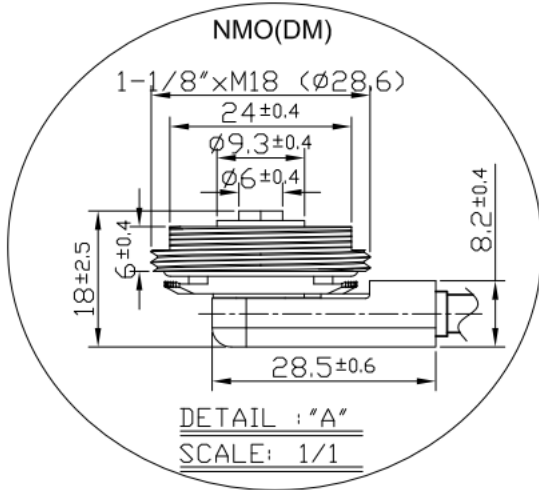

SPECIFICATION

Part No. : **CAB.V09**

Product Name : Taoglas Cable Assembly
NMO Direct Mount - 3/4 inch Hole Brass Mount type to
SMA(M) Straight Plug
with 14ft(4267mm) RG-58U cable

Photo :

1. Cable Insertion Loss

2. RG-58 Cable Specification

2.1 Drawing – Cross Section

2.2 Structure and Dimensions

Conductor	Insulation	Braid Shield	Braid Shield	Jacket
<ul style="list-style-type: none"> Material – Bare Copper Wire Composition (1/1.02 mm) Diameter – 1.02mm 	<ul style="list-style-type: none"> Material – Foam Polyethylene Avg. Thickness- 0.95mm Diameter – 2.9 ± 0.1mm 	<ul style="list-style-type: none"> Material–Aluminium Foil Construction – 0.020mm 	<ul style="list-style-type: none"> Material–Tinned-Copper Wire Structure – 16/6/0.12mm Coverage – 87% Diameter – 3.4 ± 0.05mm 	<ul style="list-style-type: none"> Material – RoHS PVC Diameter – 5.0 ± 0.15mm Colour – Black

3. Technical Drawing

3.1 CAB.V09

	Name	Material	Finish	QTY
1	SMA(M) ST	Brass	Ni Plated	1
2	RG58 Coaxial Cable	PVC	Black	1
3	Heat Shrink Tube	PE	Black	1
4	NMO(DM)	Brass	Gold	1

3.2 Connectors

X-ON Electronics