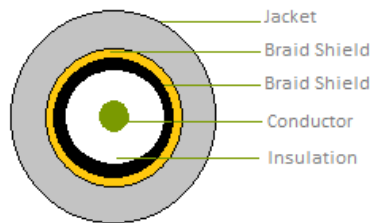

SPECIFICATION

Part No. : **CAB.V09**

Product Name : Taoglas Cable Assembly
NMO Direct Mount - 3/4 inch Hole Brass Mount type to
SMA(M) Straight Plug
with 14ft(4267mm) RG-58U cable

Photo :

1. Cable Insertion Loss

2. RG-58 Cable Specification

2.1 Drawing – Cross Section

2.2 Structure and Dimensions

Conductor	Insulation	Braid Shield	Braid Shield	Jacket
<ul style="list-style-type: none"> Material – Bare Copper Wire Composition (1/1.02 mm) Diameter – 1.02mm 	<ul style="list-style-type: none"> Material – Foam Polyethylene Avg. Thickness- 0.95mm Diameter – 2.9 ± 0.1mm 	<ul style="list-style-type: none"> Material–Aluminium Foil Construction – 0.020mm 	<ul style="list-style-type: none"> Material–Tinned-Copper Wire Structure – 16/6/0.12mm Coverage – 87% Diameter – 3.4 ± 0.05mm 	<ul style="list-style-type: none"> Material – RoHS PVC Diameter – 5.0 ± 0.15mm Colour – Black