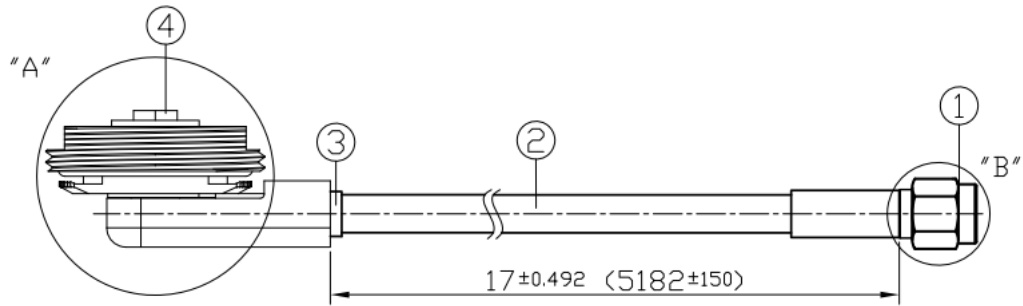

3. Technical Drawing

3.1 CAB.V10

	Name	Material	Finish	QTY
1	SMA(M) ST	Brass	Ni Plated	1
2	RG58 Coaxial Cable	PVC	Black	1
3	Heat Shrink Tube	PE	Black	1
4	NMO(DM)	Brass	Gold	1