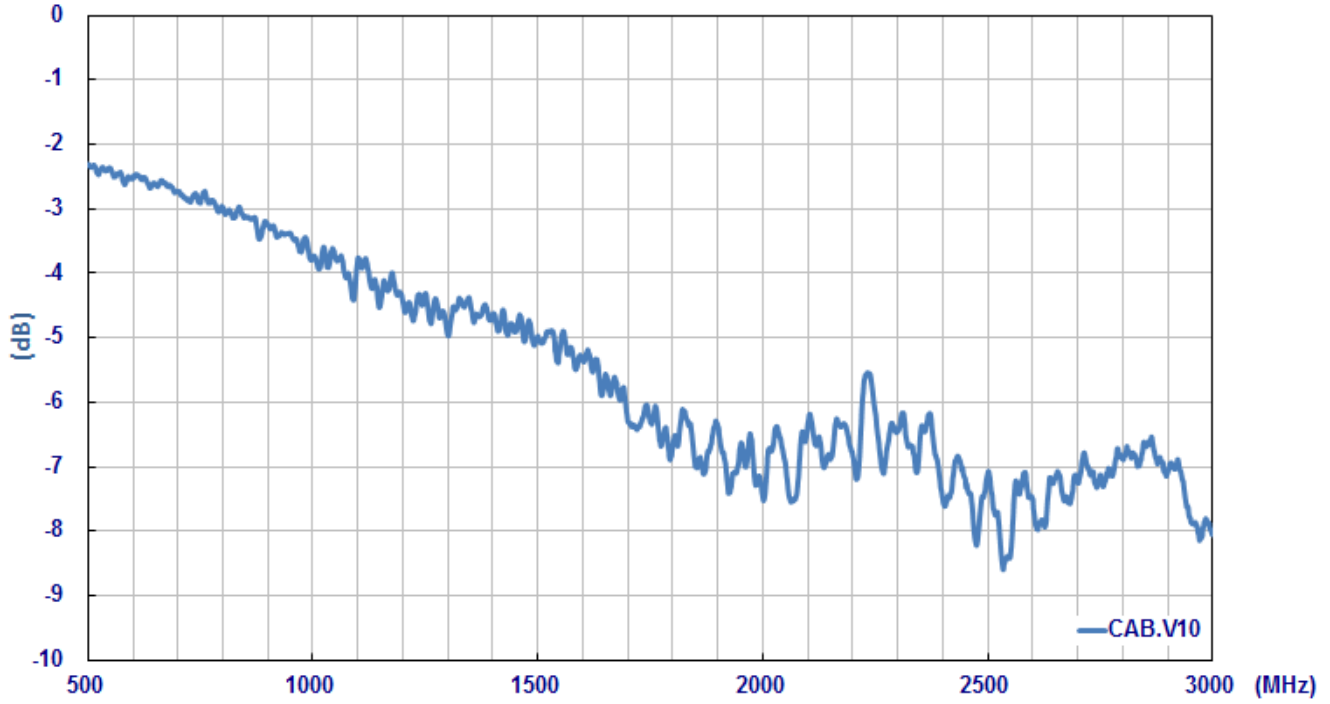

SPECIFICATION

- Part No. : **CAB.V10**
- Product Name : Taoglas Cable Assembly
NMO Direct Mount - 3/4 inch Hole Brass Mount type to
SMA(M) Straight Plug
with 17ft(5182mm) RG-58U cable
- Photo :

1. Cable Insertion Loss

2. RG-58 Cable Specification

2.1 Drawing – Cross Section

2.2 Structure and Dimensions

Conductor	Insulation	Braid Shield	Braid Shield	Jacket
<ul style="list-style-type: none"> Material – Bare Copper Wire Composition (1/1.02 mm) Diameter – 1.02mm 	<ul style="list-style-type: none"> Material – Foam Polyethylene Avg. Thickness- 0.95mm Diameter – 2.9 ± 0.1mm 	<ul style="list-style-type: none"> Material–Aluminium Foil Construction – 0.020mm 	<ul style="list-style-type: none"> Material–Tinned-Copper Wire Structure – 16/6/0.12mm Coverage – 87% Diameter – 3.4 ± 0.05mm 	<ul style="list-style-type: none"> Material – RoHS PVC Diameter – 5.0 ± 0.15mm Colour – Black