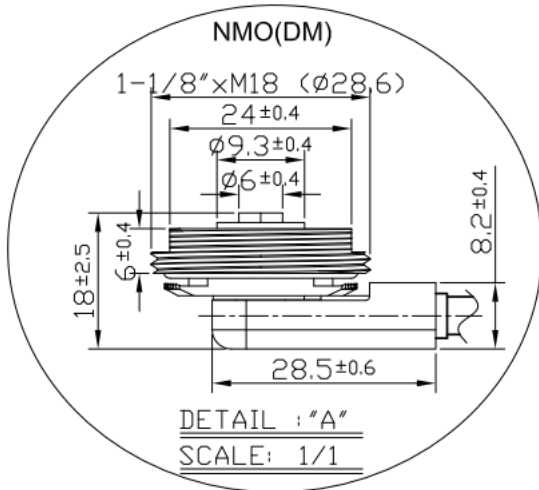

SPECIFICATION

- Part No. : **CAB.V10**
- Product Name : Taoglas Cable Assembly
NMO Direct Mount - 3/4 inch Hole Brass Mount type to
SMA(M) Straight Plug
with 17ft(5182mm) RG-58U cable
- Photo :

1. Cable Insertion Loss

2. RG-58 Cable Specification

2.1 Drawing – Cross Section

2.2 Structure and Dimensions

Conductor	Insulation	Braid Shield	Braid Shield	Jacket
<ul style="list-style-type: none"> Material – Bare Copper Wire Composition (1/1.02 mm) Diameter – 1.02mm 	<ul style="list-style-type: none"> Material – Foam Polyethylene Avg. Thickness- 0.95mm Diameter – 2.9 ± 0.1mm 	<ul style="list-style-type: none"> Material–Aluminium Foil Construction – 0.020mm 	<ul style="list-style-type: none"> Material–Tinned-Copper Wire Structure – 16/6/0.12mm Coverage – 87% Diameter – 3.4 ± 0.05mm 	<ul style="list-style-type: none"> Material – RoHS PVC Diameter – 5.0 ± 0.15mm Colour – Black

3. Technical Drawing

3.1 CAB.V10

	Name	Material	Finish	QTY
1	SMA(M) ST	Brass	Ni Plated	1
2	RG58 Coaxial Cable	PVC	Black	1
3	Heat Shrink Tube	PE	Black	1
4	NMO(DM)	Brass	Gold	1

3.2 Connectors

X-ON Electronics