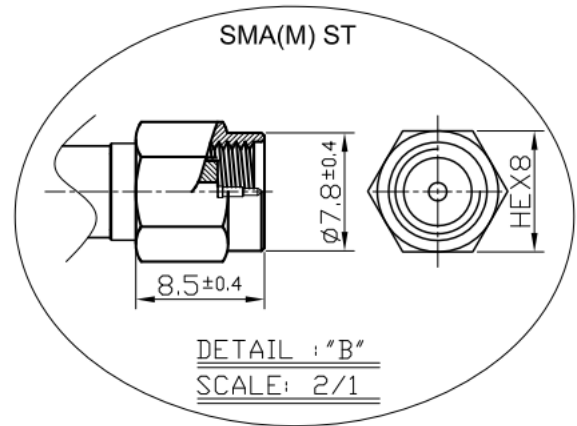

3.2 Connectors