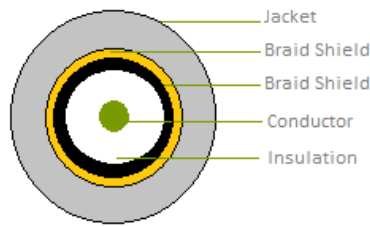

SPECIFICATION

- Part No. : **CAB.V10**
- Product Name : Taoglas Cable Assembly
NMO Direct Mount - 3/4 inch Hole Brass Mount type to
SMA(M) Straight Plug
with 17ft(5182mm) RG-58U cable
- Photo :

1. Cable Insertion Loss

2. RG-58 Cable Specification

2.1 Drawing – Cross Section

2.2 Structure and Dimensions

Conductor	Insulation	Braid Shield	Braid Shield	Jacket
<ul style="list-style-type: none"> Material – Bare Copper Wire Composition (1/1.02 mm) Diameter – 1.02mm 	<ul style="list-style-type: none"> Material – Foam Polyethylene Avg. Thickness- 0.95mm Diameter – 2.9 ± 0.1mm 	<ul style="list-style-type: none"> Material–Aluminium Foil Construction – 0.020mm 	<ul style="list-style-type: none"> Material–Tinned-Copper Wire Structure – 16/6/0.12mm Coverage – 87% Diameter – 3.4 ± 0.05mm 	<ul style="list-style-type: none"> Material – RoHS PVC Diameter – 5.0 ± 0.15mm Colour – Black