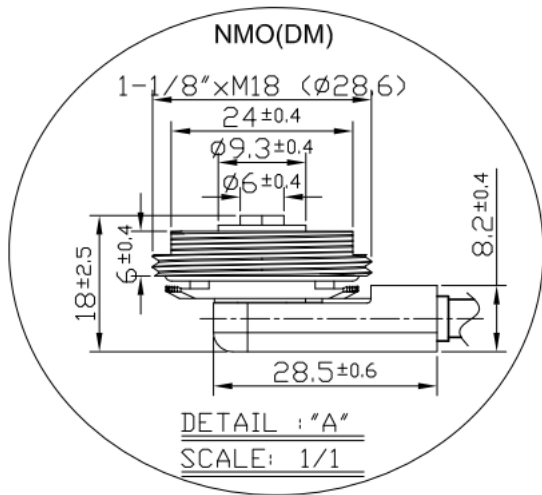

3.2 Connectors