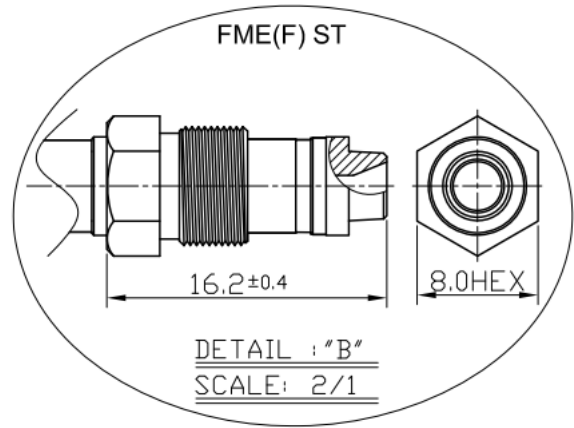

3.2 Connectors