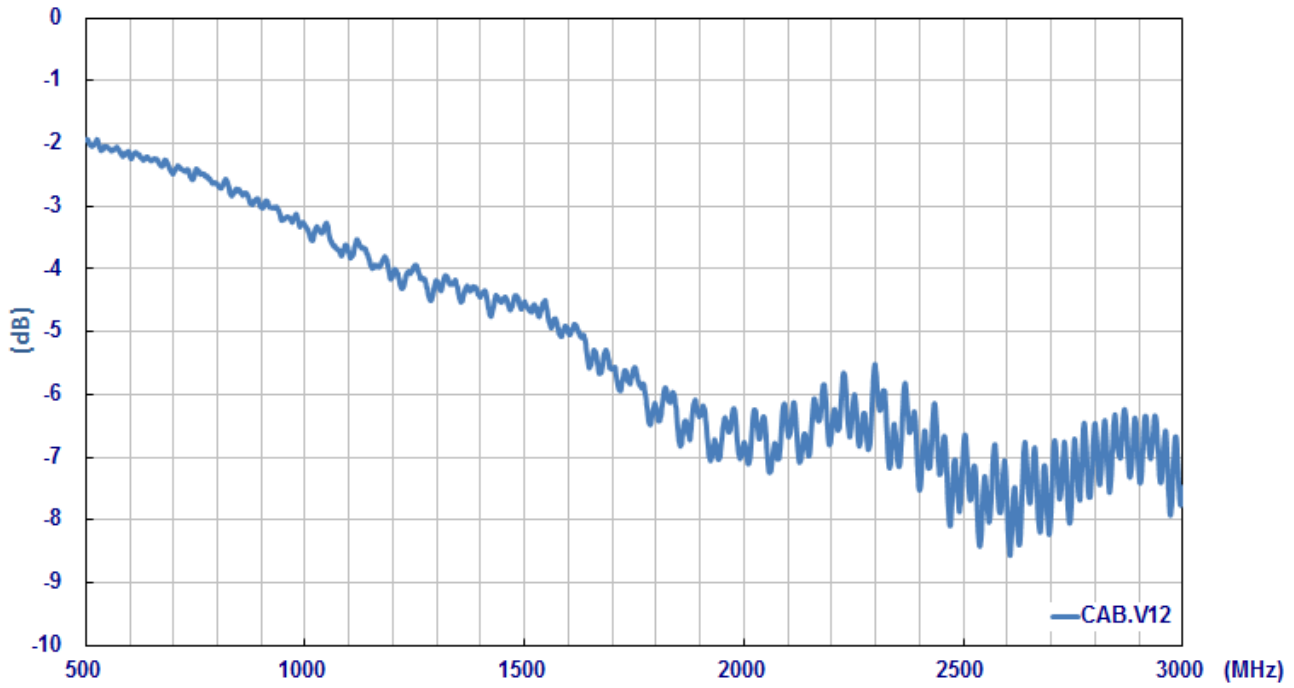

SPECIFICATION

- Part No. : **CAB.V12**
- Product Name : Taoglas Cable Assembly
NMO Direct Mount - 3/4 inch Hole Brass Mount type to
FME(F) Straight Jack
with 14ft(4267mm) RG-58U cable
- Photo :

1. Cable Insertion Loss

2. RG-58 Cable Specification

2.1 Drawing – Cross Section

2.2 Structure and Dimensions

Conductor	Insulation	Braid Shield	Braid Shield	Jacket
<ul style="list-style-type: none"> Material – Bare Copper Wire Composition (1/1.02 mm) Diameter – 1.02mm 	<ul style="list-style-type: none"> Material – Foam Polyethylene Avg. Thickness- 0.95mm Diameter – 2.9 ± 0.1mm 	<ul style="list-style-type: none"> Material–Aluminium Foil Construction – 0.020mm 	<ul style="list-style-type: none"> Material–Tinned-Copper Wire Structure – 16/6/0.12mm Coverage – 87% Diameter – 3.4 ± 0.05mm 	<ul style="list-style-type: none"> Material – RoHS PVC Diameter – 5.0 ± 0.15mm Colour – Black