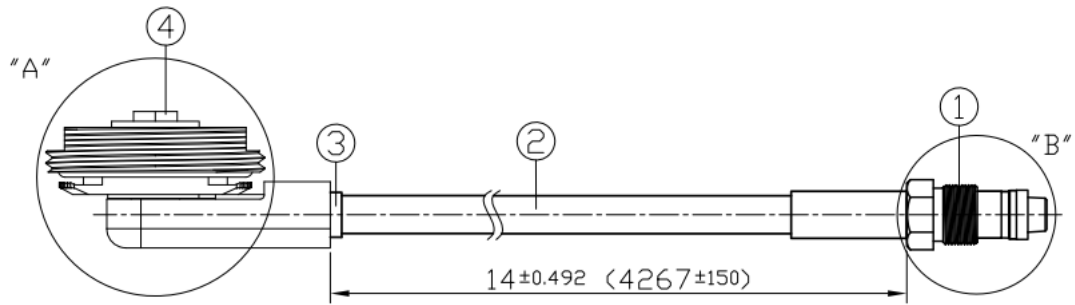

3. Technical Drawing

3.1 CAB.V12

	Name	Material	Finish	QTY
1	FME(F) ST	Brass	Ni Plated	1
2	RG58 Coaxial Cable	PVC	Black	1
3	Heat Shrink Tube	PE	Black	1
4	NMO(DM)	Brass	Gold	1