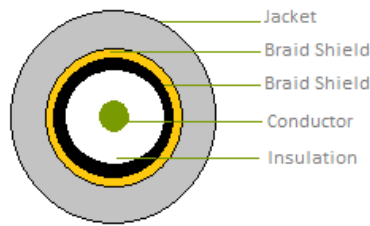

SPECIFICATION

- Part No. : **CAB.V12**
- Product Name : Taoglas Cable Assembly
NMO Direct Mount - 3/4 inch Hole Brass Mount type to
FME(F) Straight Jack
with 14ft(4267mm) RG-58U cable
- Photo :

1. Cable Insertion Loss

2. RG-58 Cable Specification

2.1 Drawing – Cross Section

2.2 Structure and Dimensions

Conductor	Insulation	Braid Shield	Braid Shield	Jacket
<ul style="list-style-type: none"> Material – Bare Copper Wire Composition (1/1.02 mm) Diameter – 1.02mm 	<ul style="list-style-type: none"> Material – Foam Polyethylene Avg. Thickness- 0.95mm Diameter – 2.9 ± 0.1mm 	<ul style="list-style-type: none"> Material–Aluminium Foil Construction – 0.020mm 	<ul style="list-style-type: none"> Material–Tinned-Copper Wire Structure – 16/6/0.12mm Coverage – 87% Diameter – 3.4 ± 0.05mm 	<ul style="list-style-type: none"> Material – RoHS PVC Diameter – 5.0 ± 0.15mm Colour – Black