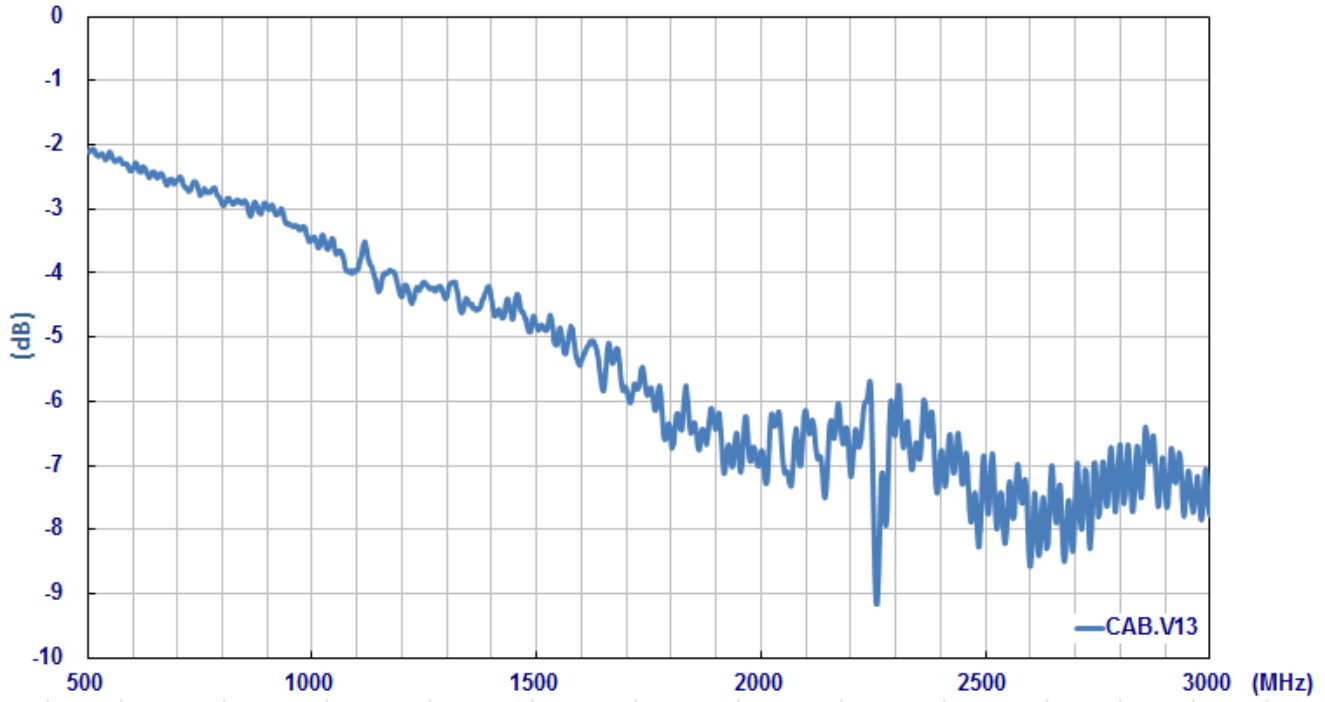

SPECIFICATION

- Part No. : **CAB.V13**
- Product Name : Taoglas Cable Assembly
NMO Direct Mount - 3/4 inch Hole Brass Mount type to
FME(F) Straight Jack
with 17ft(5182mm) RG-58U cable
- Photo :

1. Cable Insertion Loss

2. RG-58 Cable Specification

2.1 Drawing – Cross Section

2.2 Structure and Dimensions

Conductor	Insulation	Braid Shield	Braid Shield	Jacket
<ul style="list-style-type: none"> Material – Bare Copper Wire Composition (1/1.02 mm) Diameter – 1.02mm 	<ul style="list-style-type: none"> Material – Foam Polyethylene Avg. Thickness- 0.95mm Diameter – 2.9 ± 0.1mm 	<ul style="list-style-type: none"> Material–Aluminium Foil Construction – 0.020mm 	<ul style="list-style-type: none"> Material–Tinned-Copper Wire Structure – 16/6/0.12mm Coverage – 87% Diameter – 3.4 ± 0.05mm 	<ul style="list-style-type: none"> Material – RoHS PVC Diameter – 5.0 ± 0.15mm Colour – Black