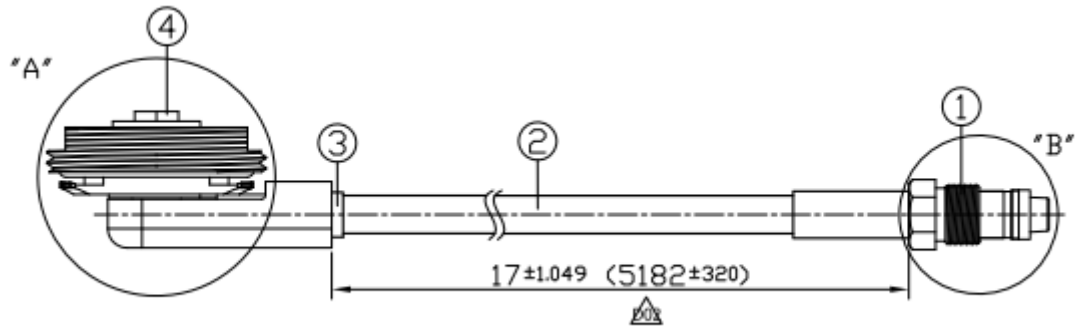

3. Technical Drawing

3.1 CAB.V13

	Name	Material	Finish	QTY
1	FME(F) ST	Brass	Ni Plated	1
2	RG58 Coaxial Cable	PVC	Black	1
3	Heat Shrink Tube	PE	Black	1
4	NMO(DM)	Brass	Gold	1