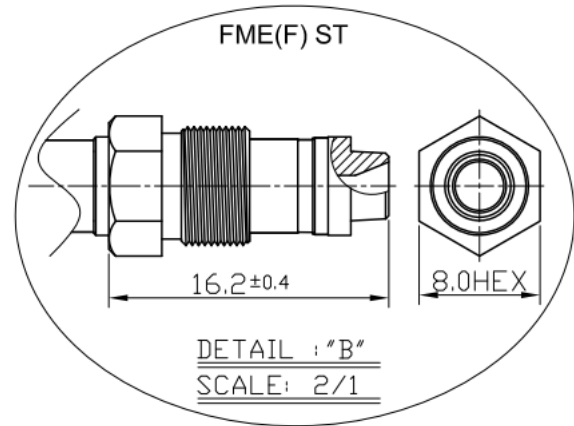

3.2 Connectors