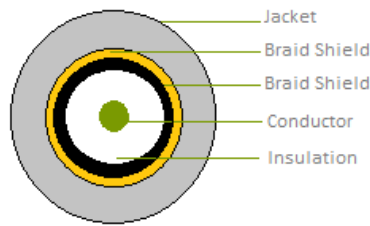

SPECIFICATION

- Part No. : **CAB.V13**
- Product Name : Taoglas Cable Assembly
NMO Direct Mount - 3/4 inch Hole Brass Mount type to
FME(F) Straight Jack
with 17ft(5182mm) RG-58U cable
- Photo :

1. Cable Insertion Loss

2. RG-58 Cable Specification

2.1 Drawing – Cross Section

2.2 Structure and Dimensions

Conductor	Insulation	Braid Shield	Braid Shield	Jacket
<ul style="list-style-type: none"> Material – Bare Copper Wire Composition (1/1.02 mm) Diameter – 1.02mm 	<ul style="list-style-type: none"> Material – Foam Polyethylene Avg. Thickness- 0.95mm Diameter – 2.9 ± 0.1mm 	<ul style="list-style-type: none"> Material–Aluminium Foil Construction – 0.020mm 	<ul style="list-style-type: none"> Material–Tinned-Copper Wire Structure – 16/6/0.12mm Coverage – 87% Diameter – 3.4 ± 0.05mm 	<ul style="list-style-type: none"> Material – RoHS PVC Diameter – 5.0 ± 0.15mm Colour – Black