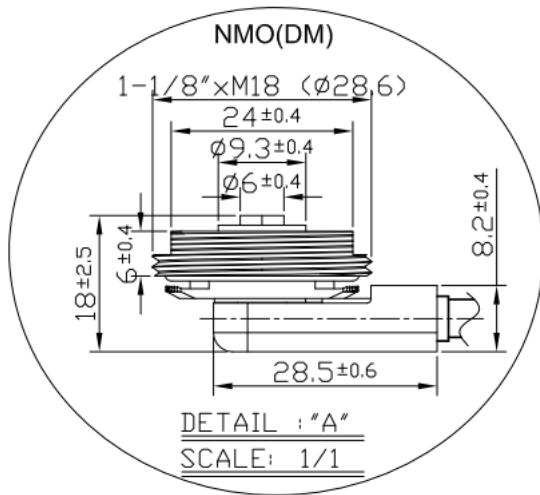

3.2 Connectors