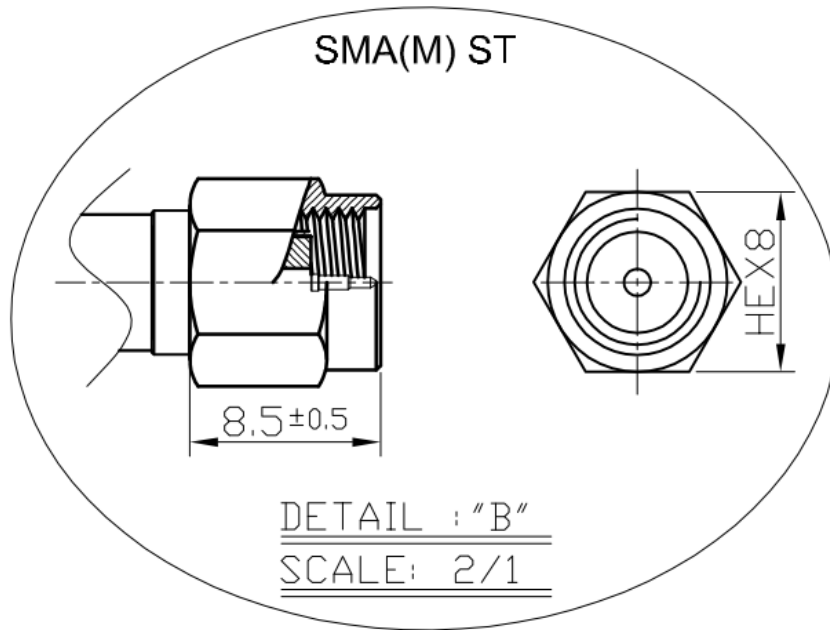

3.2 Connectors