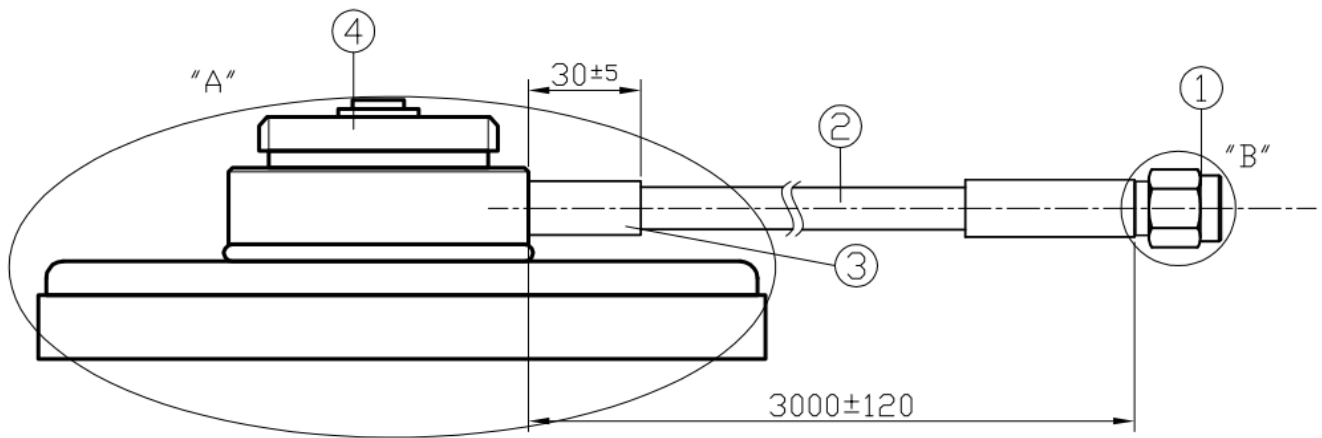

3. Technical Drawing

3.1 CAB.W05

	Name	Material	Finish	QTY
1	SMA(M) ST	Brass	Gold	1
2	CFD200 Coaxial Cable	PVC	Black	1
3	Heat Shrink Tube	PE	Black	1
4	NMO(MM)	Brass	Ni Plated	1