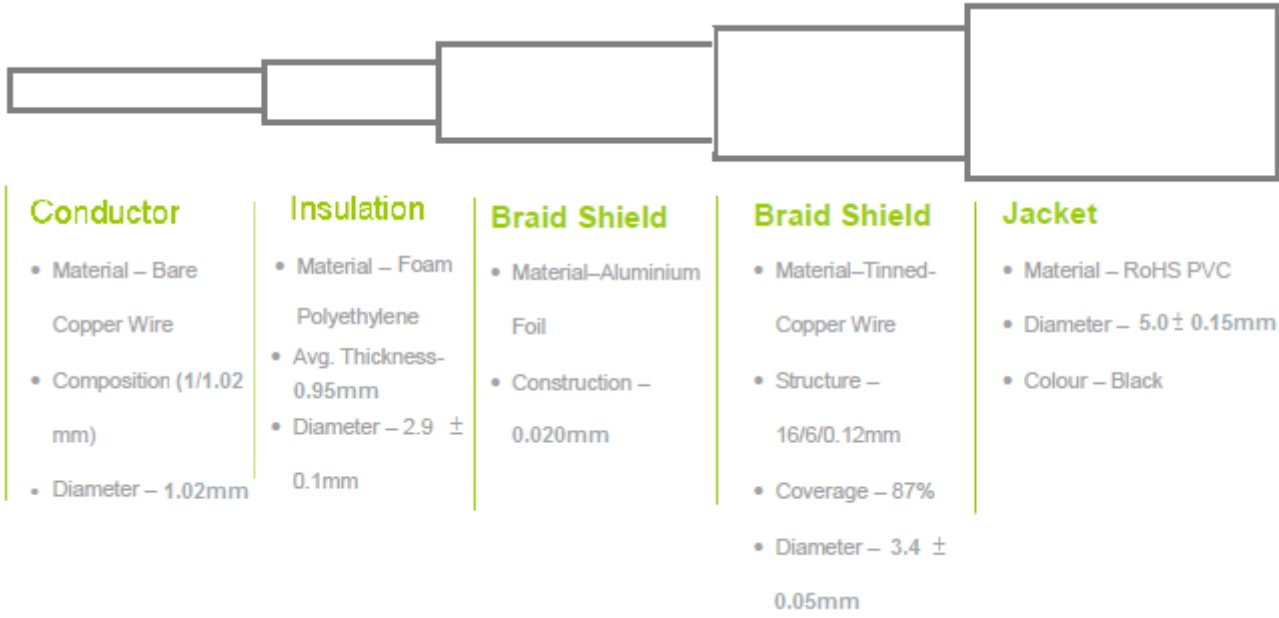

SPECIFICATION

Part No. : **CAB.W05**
Product Name : Taoglas Cable Assembly
NMO Magnet Mount - 3/4 inch Hole Brass Mount type to
SMA(M) Straight Plug
with 3M CFD-200 cable

Photo :

1. Cable Insertion Loss

2. CFD-200 Cable Specification

2. Drawing – Cross Section

2.2 Structure and Dimensions

2.3 Electrical & Physical Specification

ELECTRICAL						
Attenuation	150MHz	450MHz	900MHz	1500MHz	1800MHz	2500MHz
dB/100M	12.1	21.6	31.2	41.1	45.3	54.4
Insulation Resistance	1000 MΩ-Km (Min)					
Capacitance	80.4 ± 3 pF/m					
Nom. Impedance	53 ± 3 Ω					
MECHANICAL						
Cable Type	CFD-200 coaxial cable					
Cable length	3 Meters					
Connector	NMO Magnet Mount - 3/4 inch Hole Brass Mount type SMA(M)					
Connector Max. Torque	0.9N·m					
Weight	300g					
ENVIRONMENTAL						
Temperature Range	-40°C to 85°C					
Humidity	Non-condensing 65°C 95% RH					