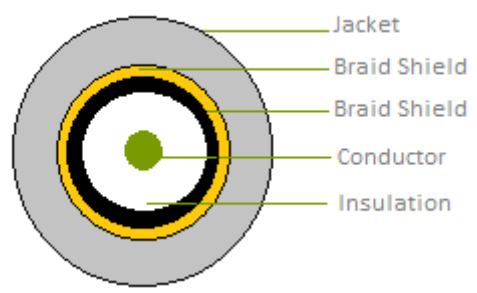

SPECIFICATION

Part No. : **CAB.W05**
Product Name : Taoglas Cable Assembly
NMO Magnet Mount - 3/4 inch Hole Brass Mount type to
SMA(M) Straight Plug
with 3M CFD-200 cable

Photo :

1. Cable Insertion Loss

2. CFD-200 Cable Specification

2. Drawing – Cross Section

2.2 Structure and Dimensions

2.3 Electrical & Physical Specification

ELECTRICAL						
Attenuation	150MHz	450MHz	900MHz	1500MHz	1800MHz	2500MHz
dB/100M	12.1	21.6	31.2	41.1	45.3	54.4
Insulation Resistance	1000 MΩ-Km (Min)					
Capacitance	80.4 ± 3 pF/m					
Nom. Impedance	53 ± 3 Ω					
MECHANICAL						
Cable Type	CFD-200 coaxial cable					
Cable length	3 Meters					
Connector	NMO Magnet Mount - 3/4 inch Hole Brass Mount type SMA(M)					
Connector Max. Torque	0.9N·m					
Weight	300g					
ENVIRONMENTAL						
Temperature Range	-40°C to 85°C					
Humidity	Non-condensing 65°C 95% RH					