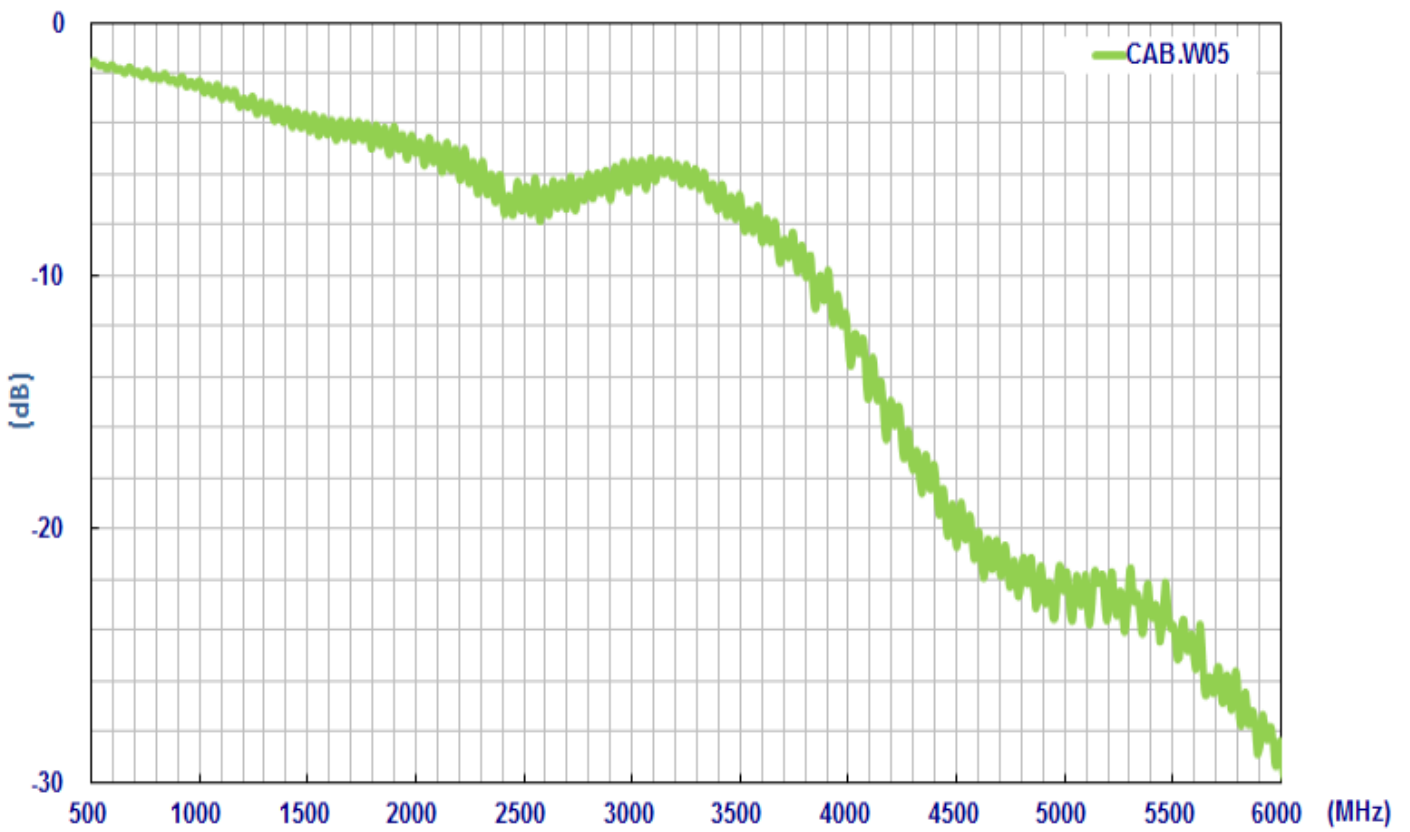

SPECIFICATION

Part No. : **CAB.W05**
Product Name : Taoglas Cable Assembly
NMO Magnet Mount - 3/4 inch Hole Brass Mount type to
SMA(M) Straight Plug
with 3M CFD-200 cable

Photo :

1. Cable Insertion Loss

2. CFD-200 Cable Specification

2. Drawing – Cross Section

2.2 Structure and Dimensions

2.3 Electrical & Physical Specification

ELECTRICAL						
Attenuation	150MHz	450MHz	900MHz	1500MHz	1800MHz	2500MHz
dB/100M	12.1	21.6	31.2	41.1	45.3	54.4
Insulation Resistance	1000 MΩ-Km (Min)					
Capacitance	80.4 ± 3 pF/m					
Nom. Impedance	53 ± 3 Ω					
MECHANICAL						
Cable Type	CFD-200 coaxial cable					
Cable length	3 Meters					
Connector	NMO Magnet Mount - 3/4 inch Hole Brass Mount type SMA(M)					
Connector Max. Torque	0.9N·m					
Weight	300g					
ENVIRONMENTAL						
Temperature Range	-40°C to 85°C					
Humidity	Non-condensing 65°C 95% RH					