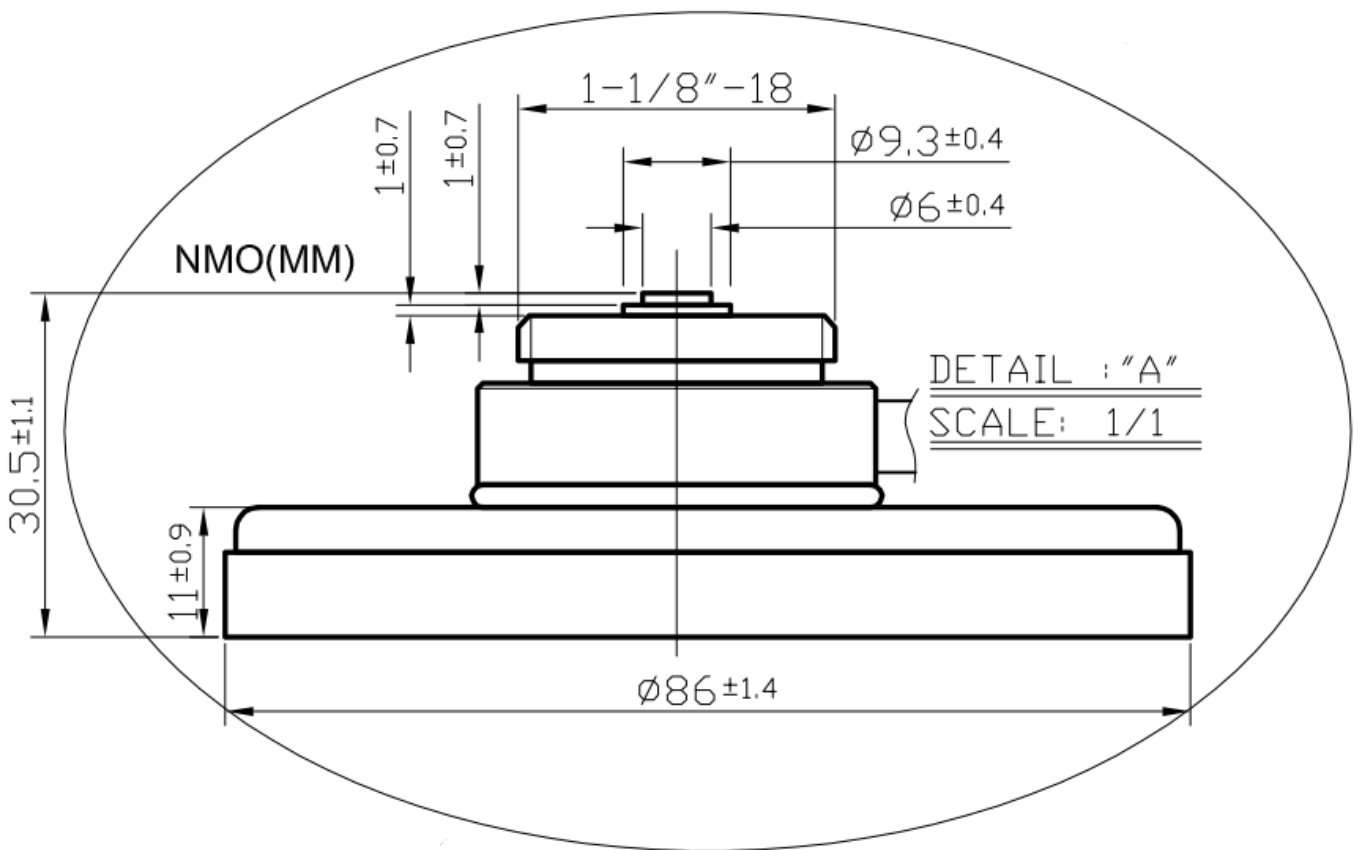

3.2 Connectors