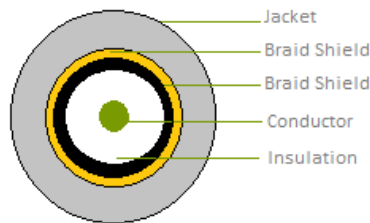

SPECIFICATION

Part No. : **CAB.W10**

Product Name : Taoglas Cable Assembly
NMO Magnet Mount - 3/4 inch Style Brass Mount type to
SMA(M) Straight Plug
with 17ft(5182mm) RG-58 cable

Photo :

1. Cable Insertion Loss

2. RG-58 Cable Specification

2.1 Drawing – Cross Section

2.2 Structure and Dimensions

Conductor	Insulation	Braid Shield	Braid Shield	Jacket
<ul style="list-style-type: none"> Material – Bare Copper Wire Composition (1/1.02 mm) Diameter – 1.02mm 	<ul style="list-style-type: none"> Material – Foam Polyethylene Avg. Thickness- 0.95mm Diameter – 2.9 ± 0.1mm 	<ul style="list-style-type: none"> Material–Aluminium Foil Construction – 0.020mm 	<ul style="list-style-type: none"> Material–Tinned-Copper Wire Structure – 16/6/0.12mm Coverage – 87% Diameter – 3.4 ± 0.05mm 	<ul style="list-style-type: none"> Material – RoHS PVC Diameter – 5.0 ± 0.15mm Colour – Black