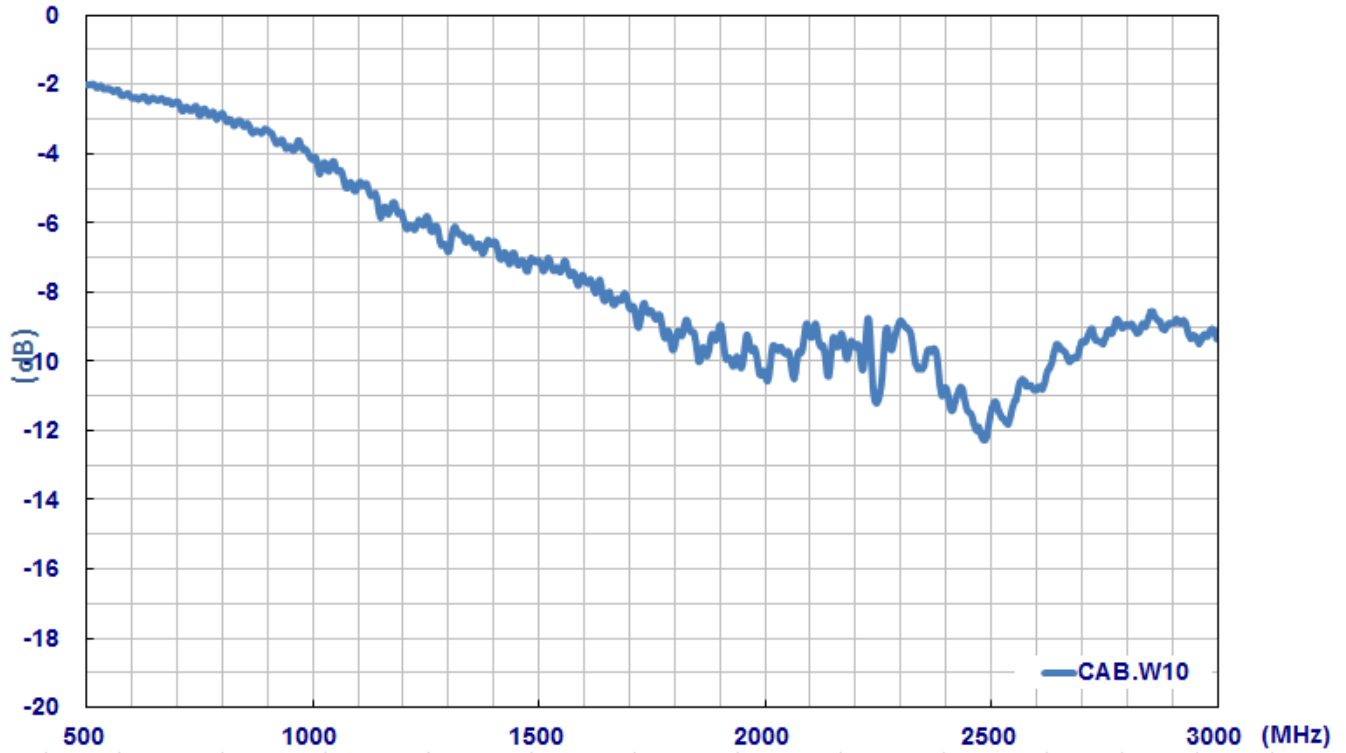

SPECIFICATION

Part No. : **CAB.W10**

Product Name : Taoglas Cable Assembly
NMO Magnet Mount - 3/4 inch Style Brass Mount type to
SMA(M) Straight Plug
with 17ft(5182mm) RG-58 cable

Photo :

1. Cable Insertion Loss

2. RG-58 Cable Specification

2.1 Drawing – Cross Section

2.2 Structure and Dimensions

Conductor	Insulation	Braid Shield	Braid Shield	Jacket
<ul style="list-style-type: none"> Material – Bare Copper Wire Composition (1/1.02 mm) Diameter – 1.02mm 	<ul style="list-style-type: none"> Material – Foam Polyethylene Avg. Thickness- 0.95mm Diameter – 2.9 ± 0.1mm 	<ul style="list-style-type: none"> Material–Aluminium Foil Construction – 0.020mm 	<ul style="list-style-type: none"> Material–Tinned-Copper Wire Structure – 16/6/0.12mm Coverage – 87% Diameter – 3.4 ± 0.05mm 	<ul style="list-style-type: none"> Material – RoHS PVC Diameter – 5.0 ± 0.15mm Colour – Black