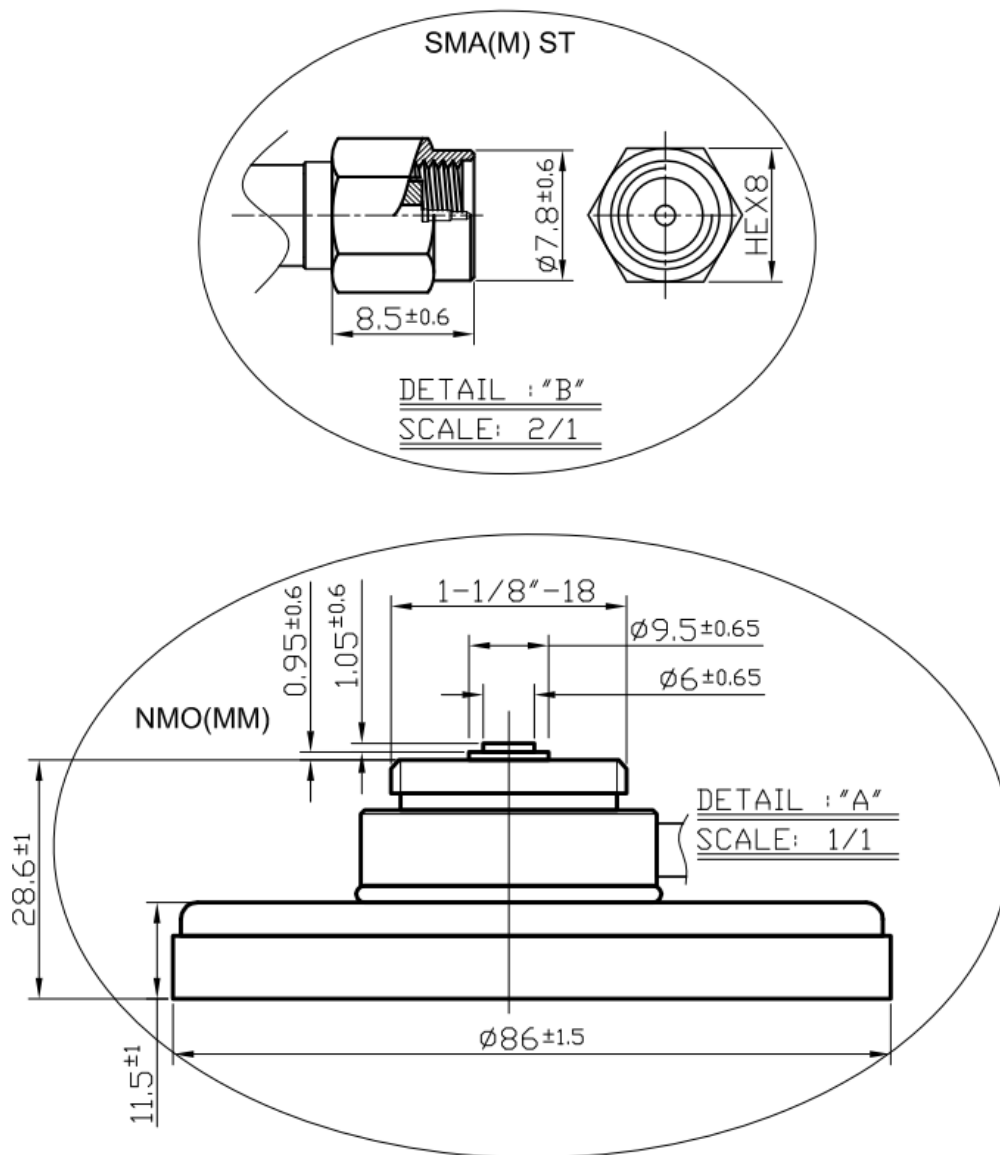

SPECIFICATION

Part No. : **CAB.W10**

Product Name : Taoglas Cable Assembly
NMO Magnet Mount - 3/4 inch Style Brass Mount type to
SMA(M) Straight Plug
with 17ft(5182mm) RG-58 cable

Photo :

1. Cable Insertion Loss

2. RG-58 Cable Specification

2.1 Drawing – Cross Section

2.2 Structure and Dimensions

Conductor	Insulation	Braid Shield	Braid Shield	Jacket
<ul style="list-style-type: none"> Material – Bare Copper Wire Composition (1/1.02 mm) Diameter – 1.02mm 	<ul style="list-style-type: none"> Material – Foam Polyethylene Avg. Thickness- 0.95mm Diameter – 2.9 ± 0.1mm 	<ul style="list-style-type: none"> Material–Aluminium Foil Construction – 0.020mm 	<ul style="list-style-type: none"> Material–Tinned-Copper Wire Structure – 16/6/0.12mm Coverage – 87% Diameter – 3.4 ± 0.05mm 	<ul style="list-style-type: none"> Material – RoHS PVC Diameter – 5.0 ± 0.15mm Colour – Black

3. Technical Drawing

3.1 CAB.W10

	Name	Material	Finish	QTY
1	SMA(M) ST	Brass	Ni Plated	1
2	RG58 Coaxial Cable	PVC	Black	1
3	Heat Shrink Tube	PE	Black	1
4	NMO(MM)	Brass	Ni Plated	1

3.2 Connectors

X-ON Electronics