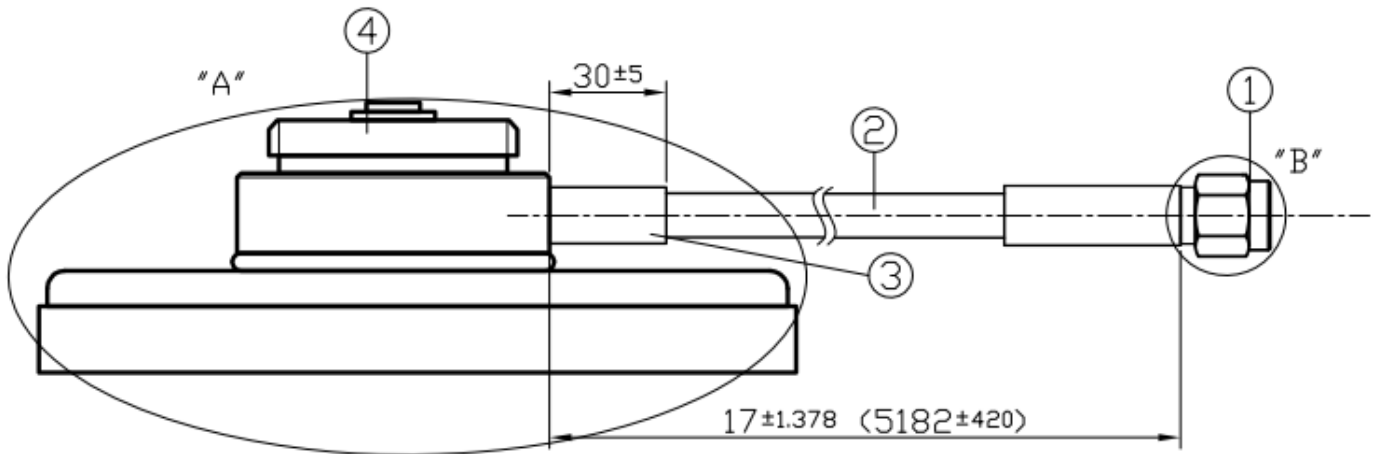

3. Technical Drawing

3.1 CAB.W10

	Name	Material	Finish	QTY
1	SMA(M) ST	Brass	Ni Plated	1
2	RG58 Coaxial Cable	PVC	Black	1
3	Heat Shrink Tube	PE	Black	1
4	NMO(MM)	Brass	Ni Plated	1