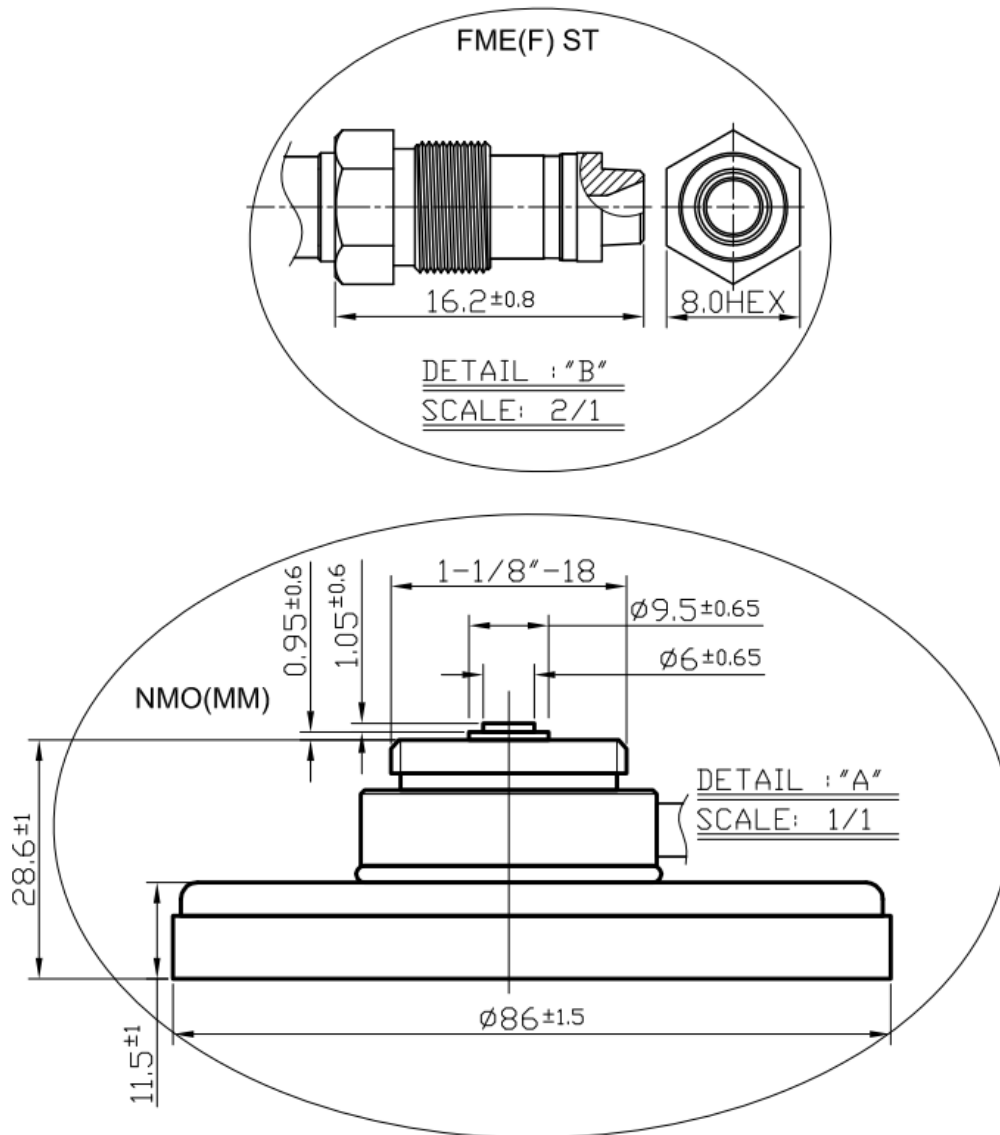

3.2 Connectors