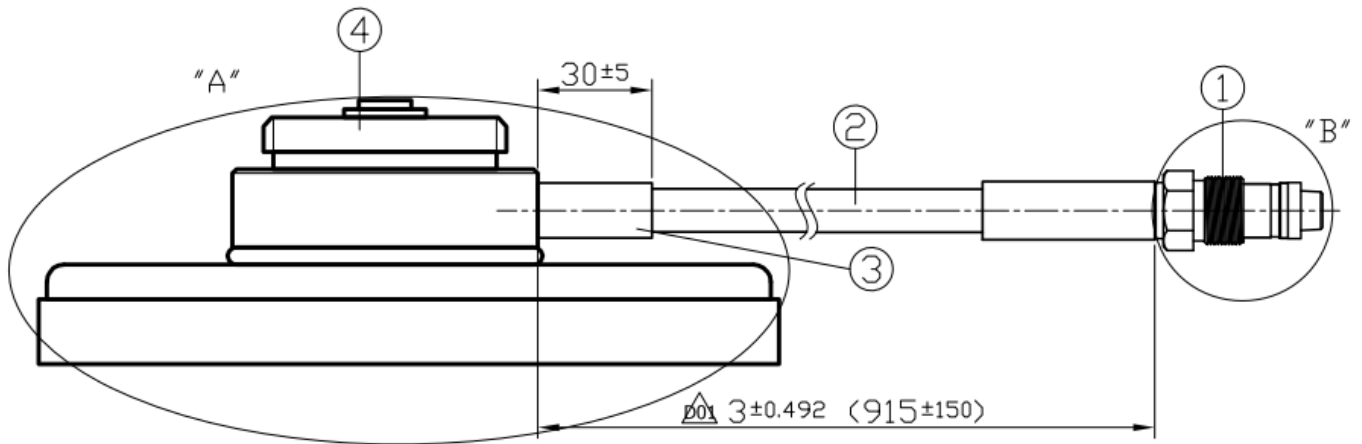

3. Technical Drawing

3.1 CAB.W11

	Name	Material	Finish	QTY
1	FME(F) ST	Brass	Ni Plated	1
2	RG58 Coaxial Cable	PVC	Black	1
3	Heat Shrink Tube	PE	Black	1
4	NMO(MM)	Brass	Ni Plated	1