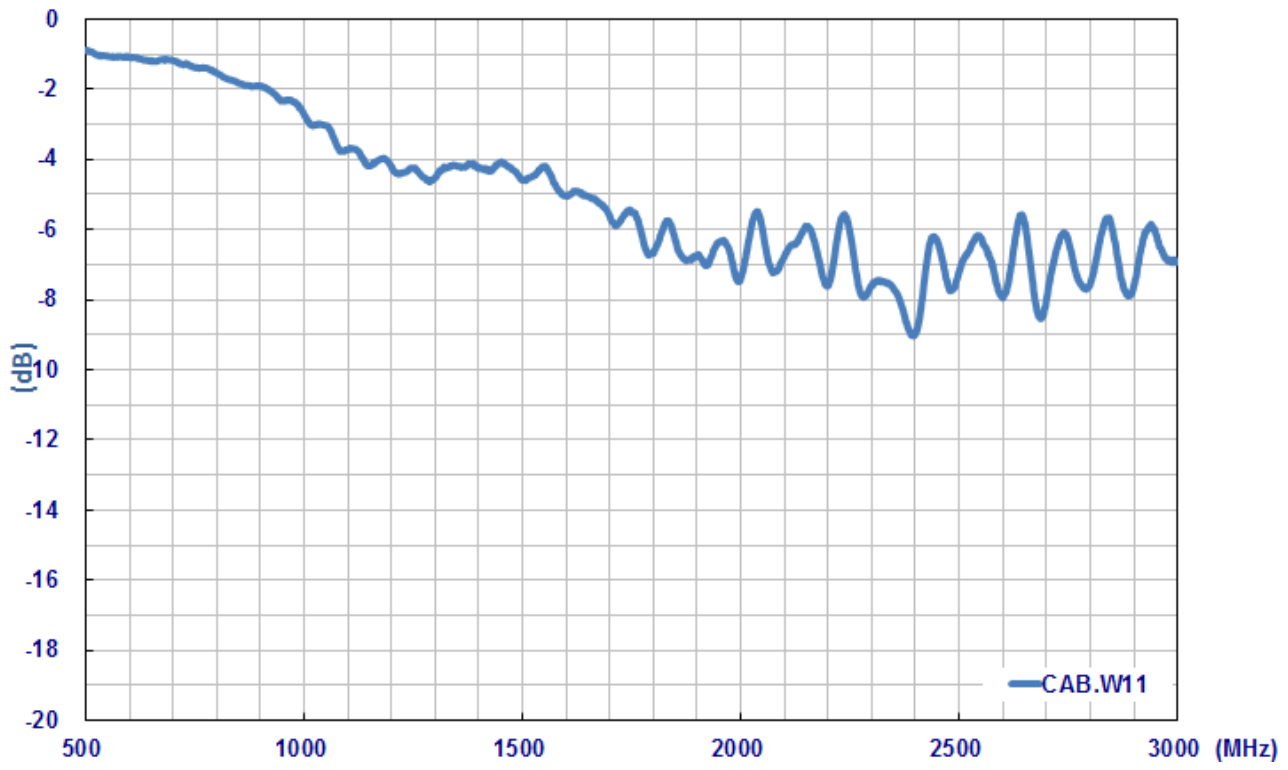

SPECIFICATION

Part No. : **CAB.W11**

Product Name : Taoglas Cable Assembly
NMO Magnet Mount - 3/4 inch Style Brass Mount type to
FME(F) Straight Jack
with 3ft(915mm) RG-58 cable

Photo :

1. Cable Insertion Loss

2. RG-58 Cable Specification

2.1 Drawing – Cross Section

2.2 Structure and Dimensions

Conductor	Insulation	Braid Shield	Braid Shield	Jacket
<ul style="list-style-type: none"> Material – Bare Copper Wire Composition (1/1.02 mm) Diameter – 1.02mm 	<ul style="list-style-type: none"> Material – Foam Polyethylene Avg. Thickness- 0.95mm Diameter – 2.9 ± 0.1mm 	<ul style="list-style-type: none"> Material–Aluminium Foil Construction – 0.020mm 	<ul style="list-style-type: none"> Material–Tinned-Copper Wire Structure – 16/6/0.12mm Coverage – 87% Diameter – 3.4 ± 0.05mm 	<ul style="list-style-type: none"> Material – RoHS PVC Diameter – 5.0 ± 0.15mm Colour – Black