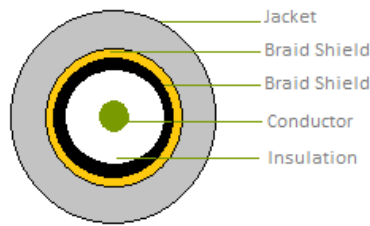

SPECIFICATION

Part No. : **CAB.W11**

Product Name : Taoglas Cable Assembly
NMO Magnet Mount - 3/4 inch Style Brass Mount type to
FME(F) Straight Jack
with 3ft(915mm) RG-58 cable

Photo :

1. Cable Insertion Loss

2. RG-58 Cable Specification

2.1 Drawing – Cross Section

2.2 Structure and Dimensions

Conductor	Insulation	Braid Shield	Braid Shield	Jacket
<ul style="list-style-type: none"> Material – Bare Copper Wire Composition (1/1.02 mm) Diameter – 1.02mm 	<ul style="list-style-type: none"> Material – Foam Polyethylene Avg. Thickness- 0.95mm Diameter – 2.9 ± 0.1mm 	<ul style="list-style-type: none"> Material–Aluminium Foil Construction – 0.020mm 	<ul style="list-style-type: none"> Material–Tinned-Copper Wire Structure – 16/6/0.12mm Coverage – 87% Diameter – 3.4 ± 0.05mm 	<ul style="list-style-type: none"> Material – RoHS PVC Diameter – 5.0 ± 0.15mm Colour – Black