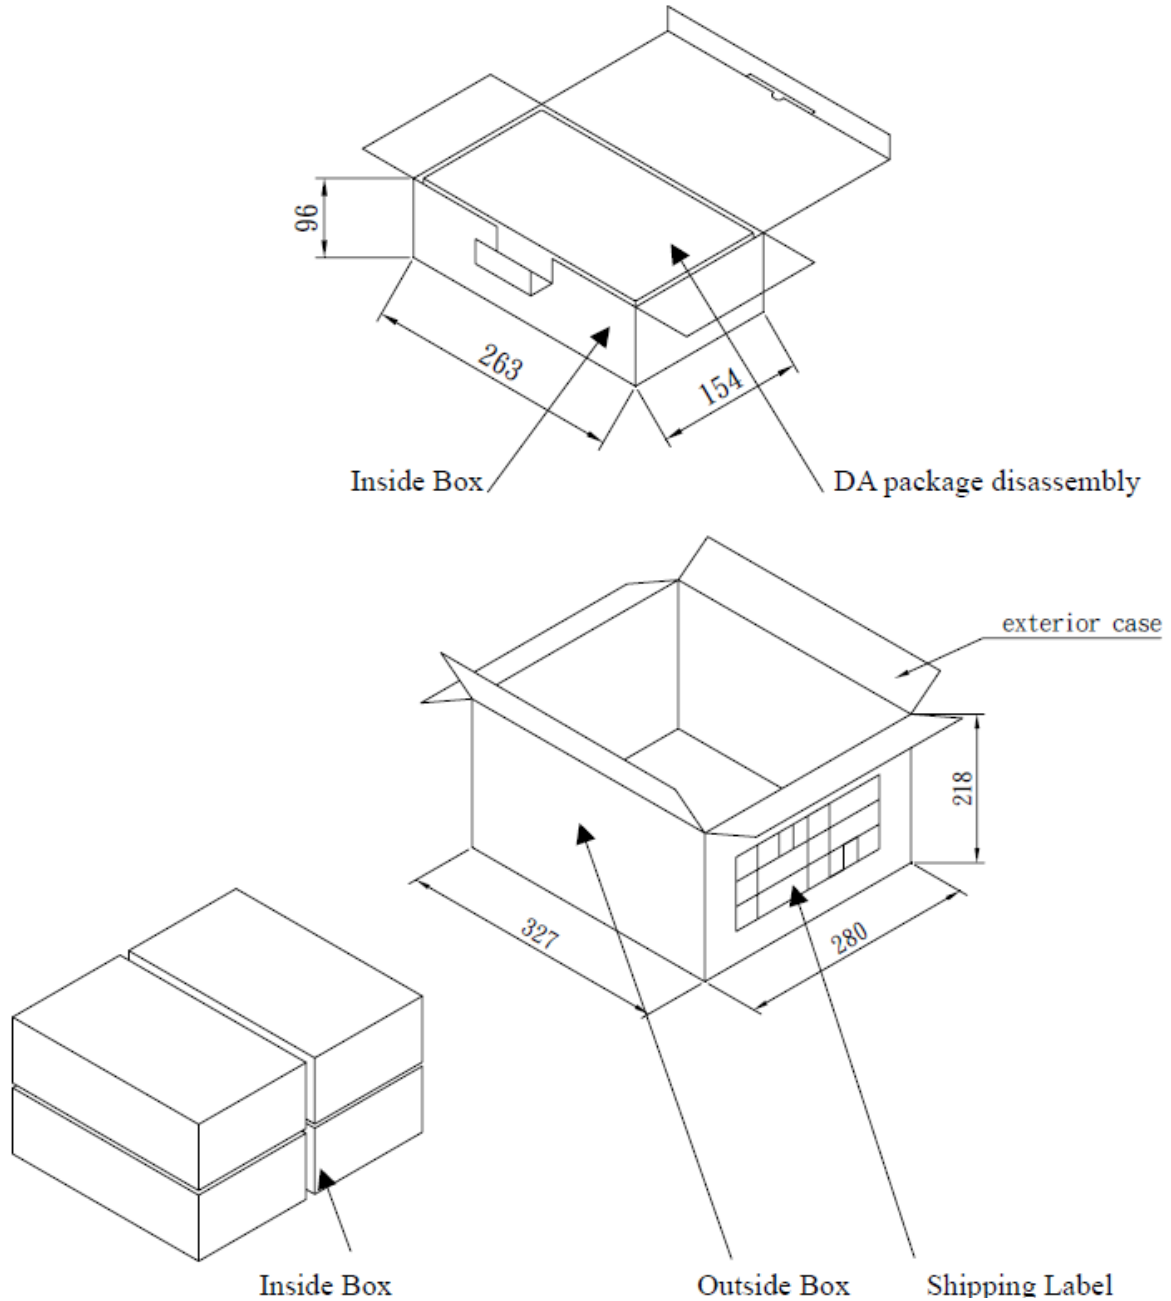

Packing

Taoglas makes no warranties based on the accuracy or completeness of the contents of this document and reserves the right to make changes to specifications and product descriptions at any time without notice. Taoglas reserves all rights to this document and the information contained herein.

Reproduction, use or disclosure to third parties without express permission is strictly prohibited.

Copyright © Taoglas Ltd.