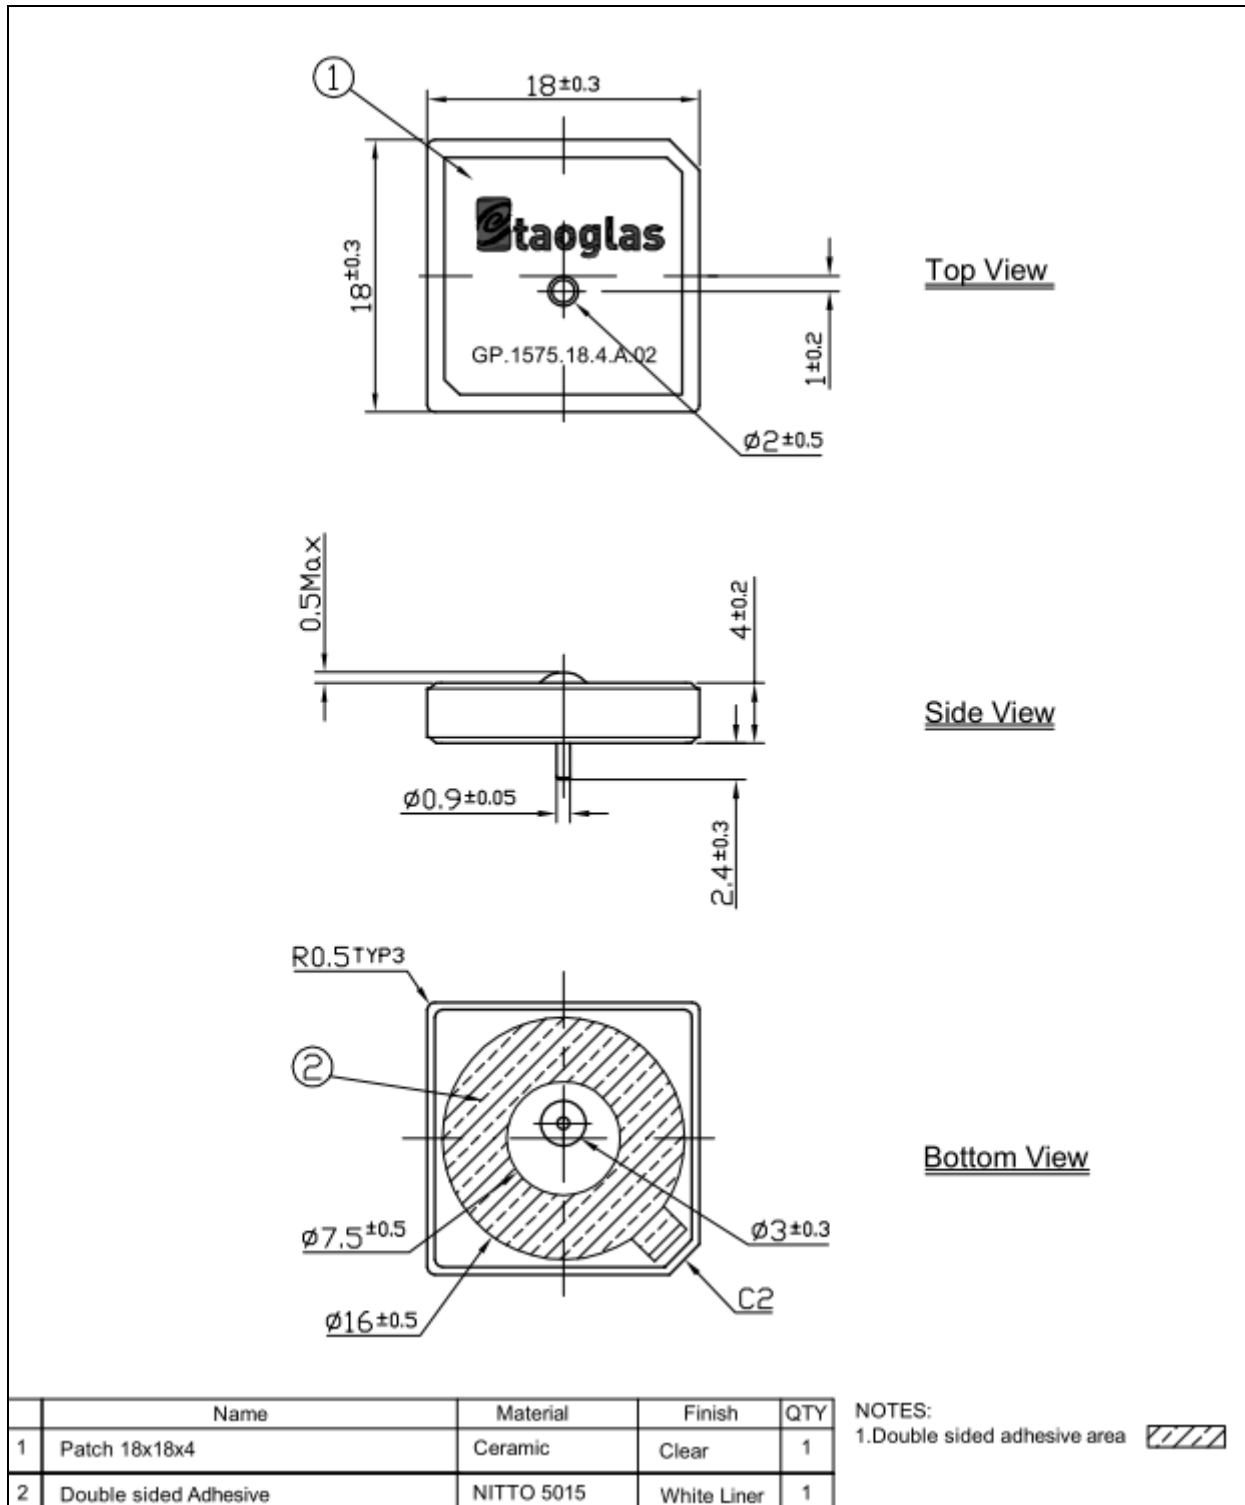

# SPECIFICATION

Part No. : GP.1575.18.4.A.02

Product Name : Miniature GPS/GALILEO Patch Antenna

Features : 18mm\*18mm\*4mm

ROHS Compliant

:

# 2. Specification Table

Original Patch Specification tested on 50\*50mm ground plane

No	Parameter	Specification
1	Center Frequency	1575MHz +/- 3MHz**
2	Impedance	50Ω
3	Bandwidth	8MHz min Return Loss <-10dB
4	VSWR	1.5 max
5	Gain toward Zenith	+2.5 dBic typ.
6	Gain at 10°Elevation	-4.5 dBic typ.
7	Axial Ratio	3dB Max. Center Frequency
8	Polarization	Right Hand Circular Polarization
9	Frequency Temperature Coefficient ( τf )	0 ± 20ppm/°C
10	Operating Temperature	-40°C to +85°C

### 3. Dimensions and Drawing

### 3.1. Layout Dimension

\*Note Layout Dimensions may be affected by the thickness of the PCB