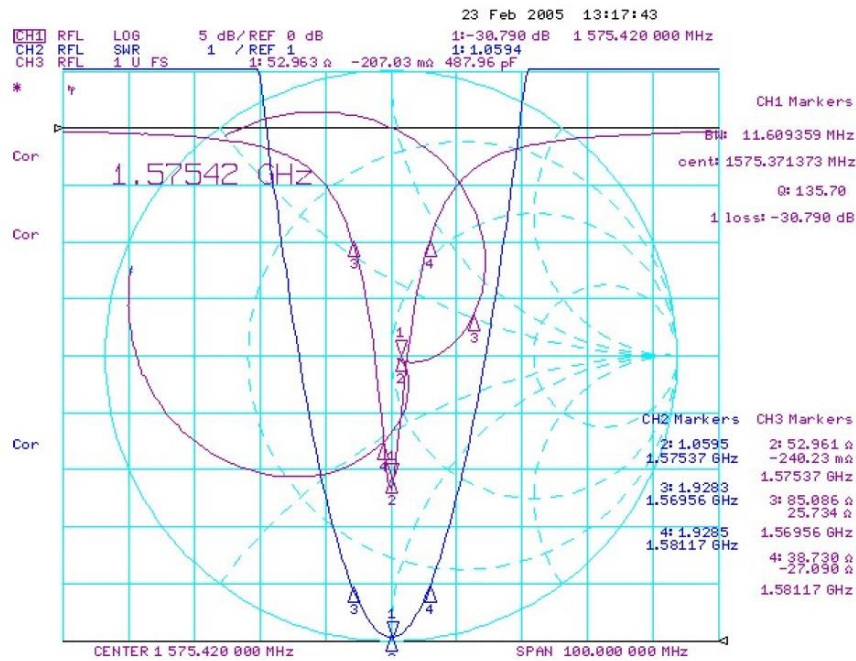

# 1. Introduction

This ceramic GPS/GALILEO patch antenna is based on smart *XtremeGain*™ technology. It is mounted via pin and double-sided adhesive and has been selected as optimal solution for the 50x50mm ground plane.

# 2. Specification Table

Original Patch Specification tested on 50\*50mm ground plane

No	Parameter	Specification
1	Center Frequency	1575MHz +/- 3MHz**
2	Impedance	50Ω
3	Bandwidth	8MHz min Return Loss <-10dB
4	VSWR	1.5 max
5	Gain toward Zenith	+2.5 dBic typ.
6	Gain at 10°Elevation	-4.5 dBic typ.
7	Axial Ratio	3dB Max. Center Frequency
8	Polarization	Right Hand Circular Polarization
9	Frequency Temperature Coefficient ( τf )	0 ± 20ppm/°C
10	Operating Temperature	-40°C to +85°C

### 3. Dimensions and Drawing

### 3.1. Layout Dimension

\*Note Layout Dimensions may be affected by the thickness of the PCB