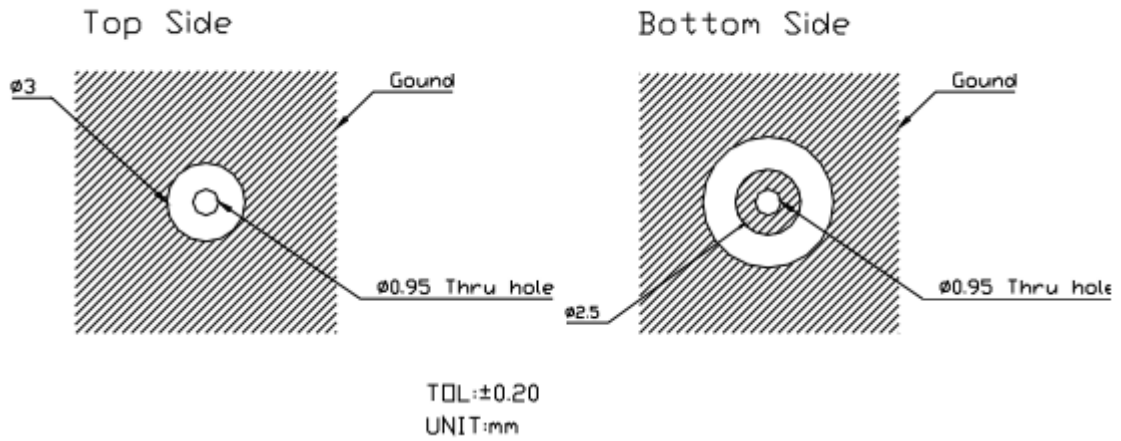

# 2. Specification Table

Original Patch Specification tested on 50\*50mm ground plane

No	Parameter	Specification
1	Center Frequency	1575MHz +/- 3MHz**
2	Impedance	50Ω
3	Bandwidth	8MHz min Return Loss <-10dB
4	VSWR	1.5 max
5	Gain toward Zenith	+2.5 dBic typ.
6	Gain at 10°Elevation	-4.5 dBic typ.
7	Axial Ratio	3dB Max. Center Frequency
8	Polarization	Right Hand Circular Polarization
9	Frequency Temperature Coefficient ( τf )	0 ± 20ppm/°C
10	Operating Temperature	-40°C to +85°C

### 3. Dimensions and Drawing

### 3.1. Layout Dimension

\*Note Layout Dimensions may be affected by the thickness of the PCB