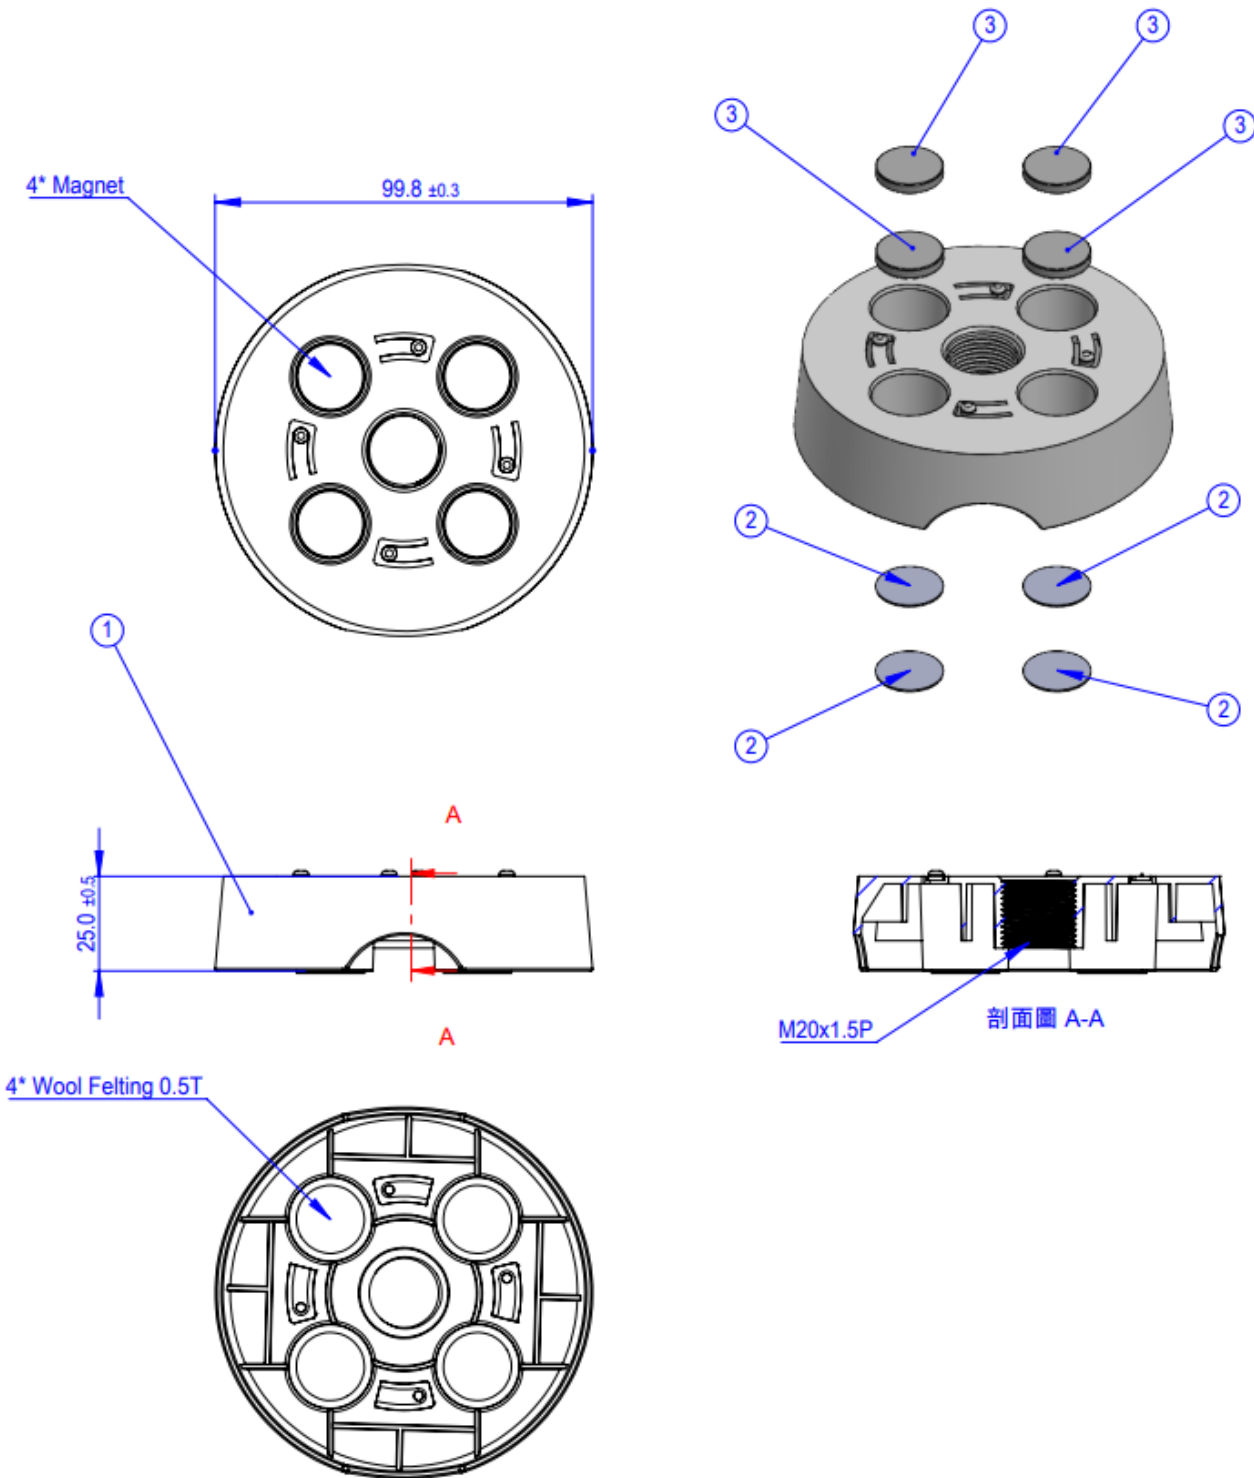

3. Mechanical Drawing

	Name	P/N	Material	Finish	Qty
1	Magnetic Base	PRT.001123	ASA	White	1
2	Wool Felting	PRT.001018	Wool	Black	4
3	N48 Magnet	000915H000000A	NdFeB	Ni Plated	4

APPROVED BY:	Chozen	TAOGLAS. TW Design Centre This drawing is Taoglas Confidential information and its inherent design concepts are property of Taoglas. This is not to be copied or shared with third parties without the prior written consent of Taoglas.	
CHECK BY:	Aaron		
DRAWN BY:	Aaron		
DATE:	2024/5/16	TITLE:	White Magnetic Mount Bracket for Colosseum Series
UNLESS OTHERWISE SPECIFIED TOLERANCES ON:	XX±0.5 X±0.3 X±0.2 XXX±1 .XXX±0.05	PART NO.:	MMB.W.MA85X
THIRD ANGLE PROJECTION		UNIT:	mm
		SCALE:	1:2
		PAGES:	1/1
		REV.	D01