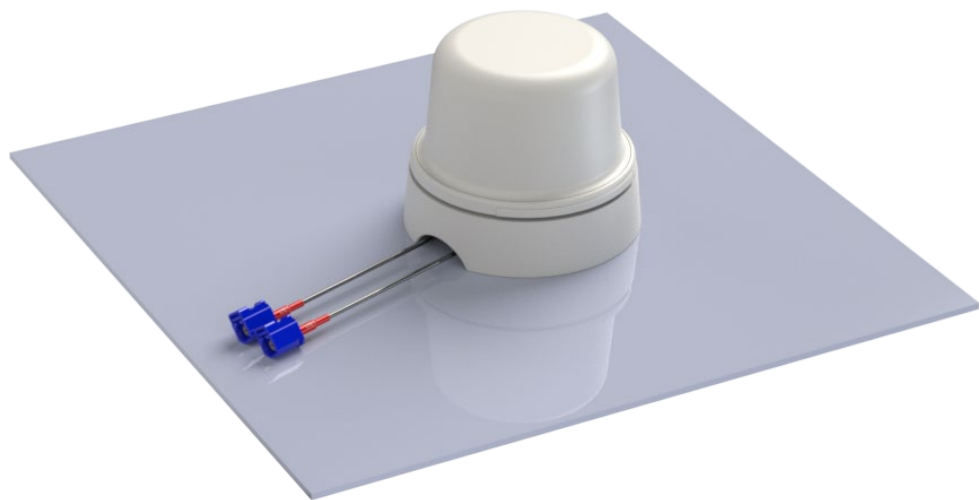

The Taoglas MMB.A.MA85X is a robust magnetic mount bracket, designed for secure installation of the Colosseum Series where the magnetic mounting is the preferred method of mounting the antenna. All Taoglas Colosseum Series of products can be used with this bracket allowing it to be mounted on flat. The product is available in both Black and White to suit all standard Taoglas Guardian products.

Contact your regional Taoglas customer support team for further information.