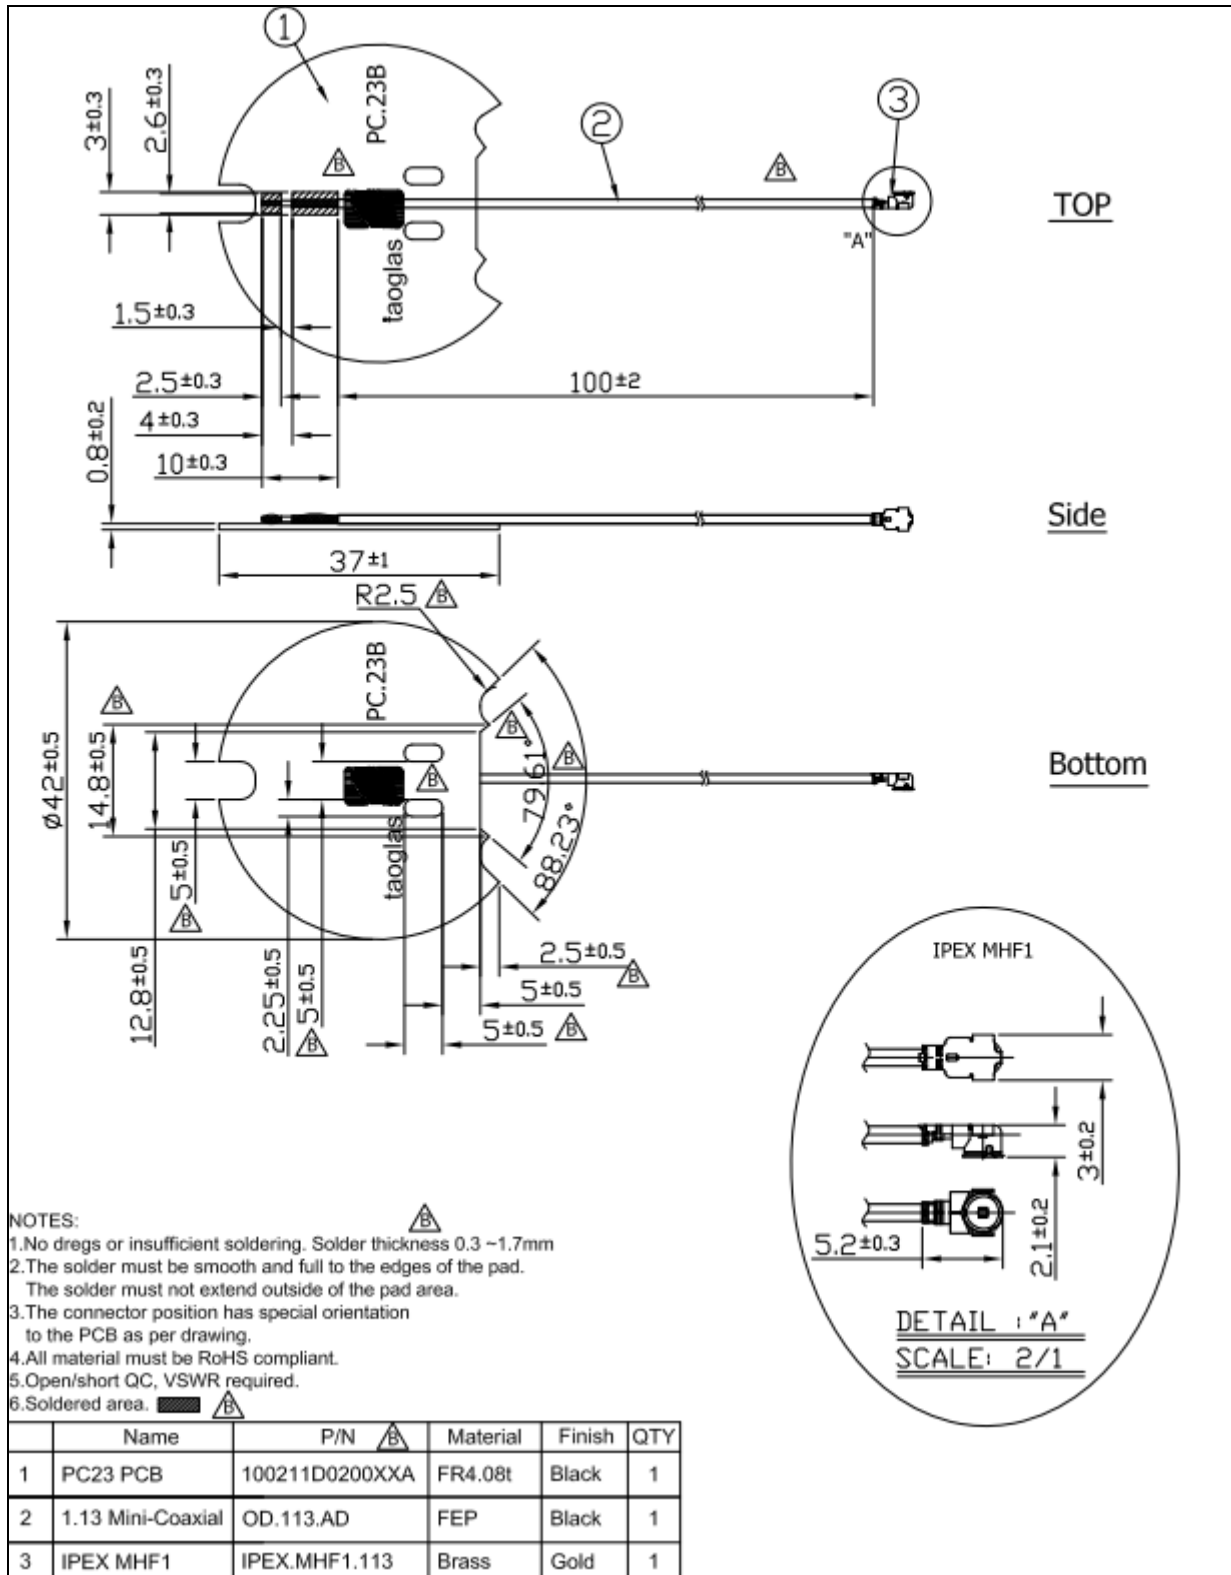

3. Outline Drawing