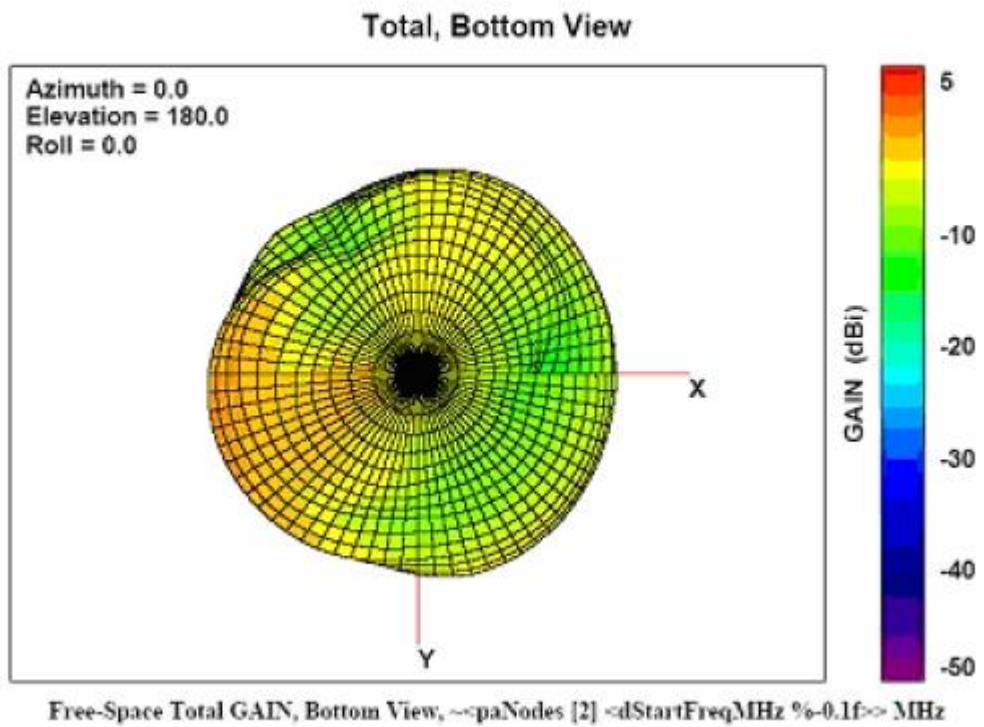

2. Typical Antenna Performance in free space

Specifications				
ELECTRICAL				
	AMPS	GSM	PCS	DCS
Band	824-896	880-960	1850-1990	1710-1880
Return Loss	-12 dB	-25 dB	-12 dB	-10 dB
Gain	Average 0 dBi			
Polarization	Linear			
Impedance	50 ohms			
Input Power	10 watts			
Input Connection	Coaxial Cable - RG174 Standard, Fully customizable			
VSWR (Min performance)	<2.0:1			

***note: specifications may be subject to change**

3. Outline Drawing

4. S11 Magnitude

5. Radiation Patterns

800 MHz – 3D Radiation Pattern

900 MHz – 3D Radiation Pattern

1800 MHz – 3D Radiation Pattern

1900 MHz – 3D Radiation Pattern