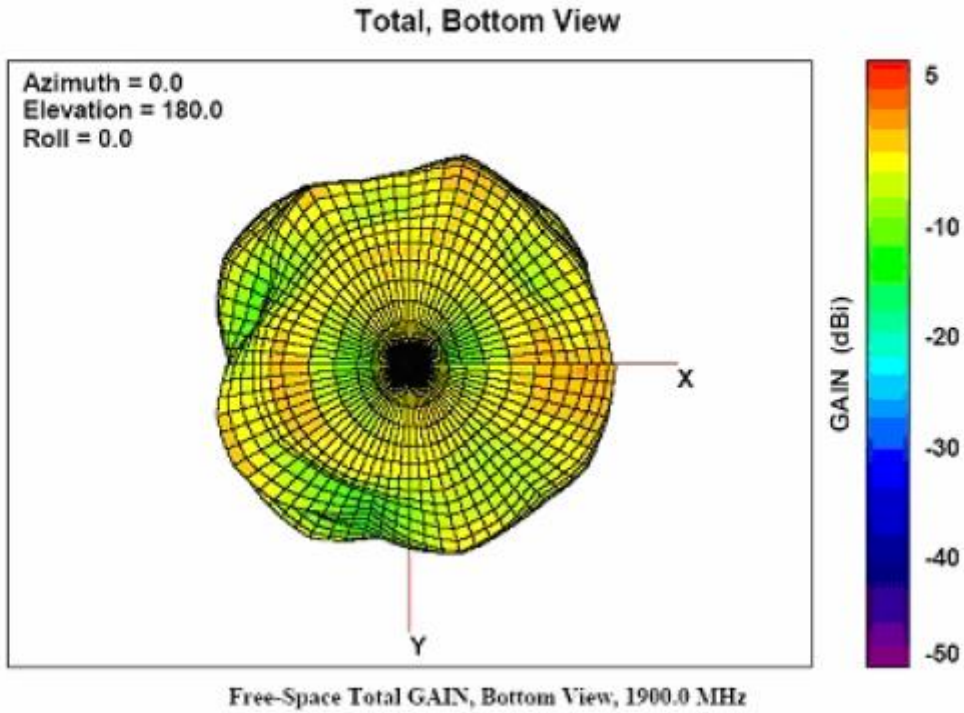

2. Typical Antenna Performance in free space

Specifications				
ELECTRICAL				
	AMPS	GSM	PCS	DCS
Band	824-896	880-960	1850-1990	1710-1880
Return Loss	-12 dB	-25 dB	-12 dB	-10 dB
Gain	Average 0 dBi			
Polarization	Linear			
Impedance	50 ohms			
Input Power	10 watts			
Input Connection	Coaxial Cable - RG174 Standard, Fully customizable			
VSWR (Min performance)	<2.0:1			

***note: specifications may be subject to change**

3. Outline Drawing

4. S11 Magnitude

5. Radiation Patterns

800 MHz – 3D Radiation Pattern

900 MHz – 3D Radiation Pattern

1800 MHz – 3D Radiation Pattern

1900 MHz – 3D Radiation Pattern