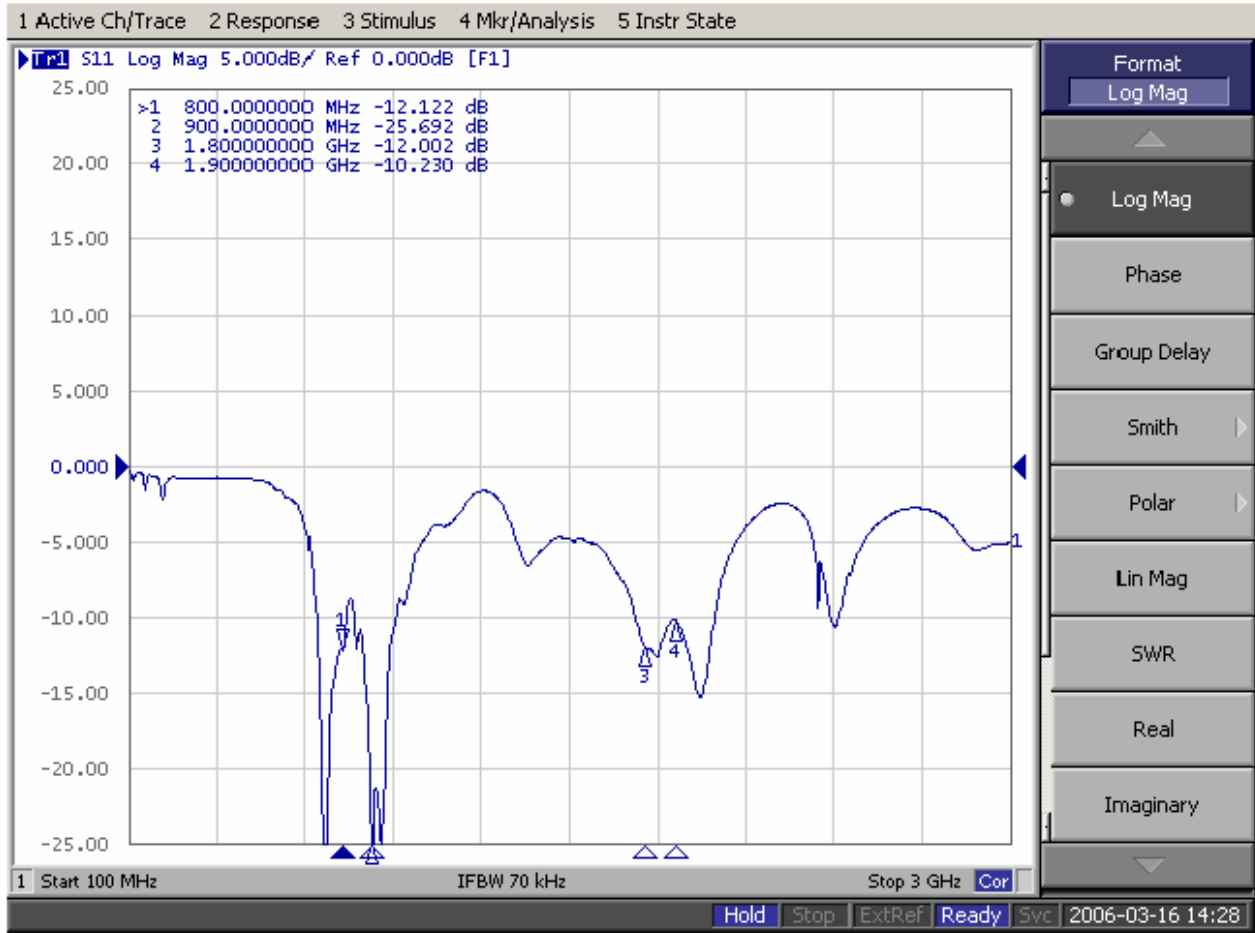

1. Introduction

The PC23 Internal PCB Antenna is a circular Quad-band GSM antenna for incorporation antennas and transceiver modules worldwide. Omni-directional high gain across all bands ensures constant reception and transmission.. Cables and connectors are fully customizable.

2. Typical Antenna Performance in free space

Specifications				
ELECTRICAL				
	AMPS	GSM	PCS	DCS
Band	824-896	880-960	1850-1990	1710-1880
Return Loss	-12 dB	-25 dB	-12 dB	-10 dB
Gain	Average 0 dBi			
Polarization	Linear			
Impedance	50 ohms			
Input Power	10 watts			
Input Connection	Coaxial Cable - RG174 Standard, Fully customizable			
VSWR (Min performance)	<2.0:1			

***note: specifications may be subject to change**

3. Outline Drawing

4. S11 Magnitude

5. Radiation Patterns

800 MHz – 3D Radiation Pattern

900 MHz – 3D Radiation Pattern

1800 MHz – 3D Radiation Pattern

1900 MHz – 3D Radiation Pattern