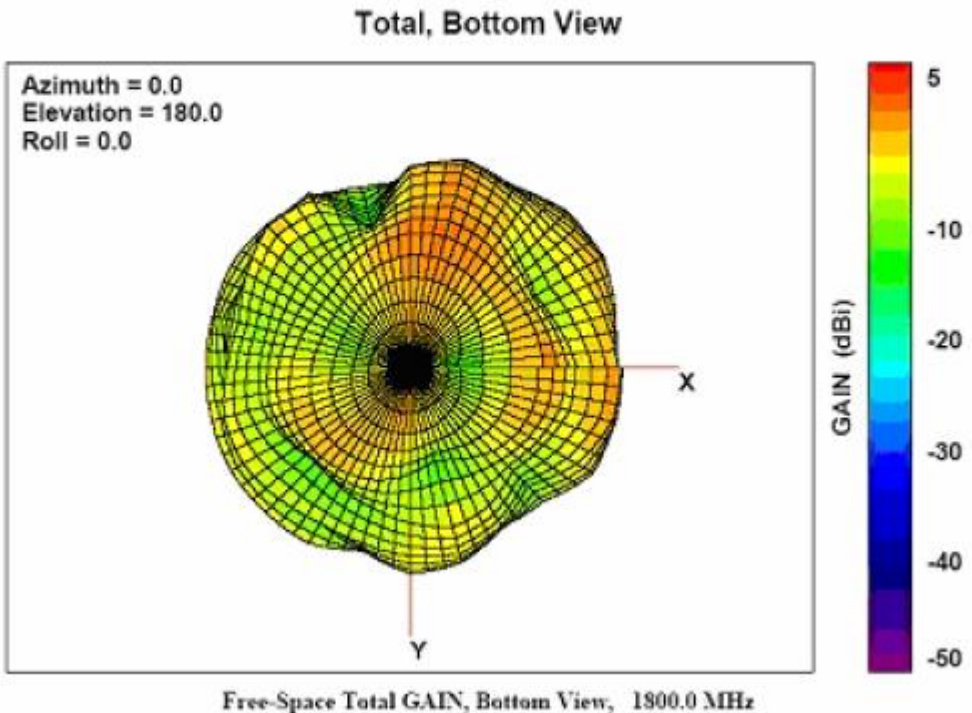

2. Typical Antenna Performance in free space

Specifications				
ELECTRICAL				
	AMPS	GSM	PCS	DCS
Band	824-896	880-960	1850-1990	1710-1880
Return Loss	-12 dB	-25 dB	-12 dB	-10 dB
Gain	Average 0 dBi			
Polarization	Linear			
Impedance	50 ohms			
Input Power	10 watts			
Input Connection	Coaxial Cable - RG174 Standard, Fully customizable			
VSWR (Min performance)	<2.0:1			

***note: specifications may be subject to change**

3. Outline Drawing

4. S11 Magnitude

5. Radiation Patterns

800 MHz – 3D Radiation Pattern

900 MHz – 3D Radiation Pattern

1800 MHz – 3D Radiation Pattern

1900 MHz – 3D Radiation Pattern