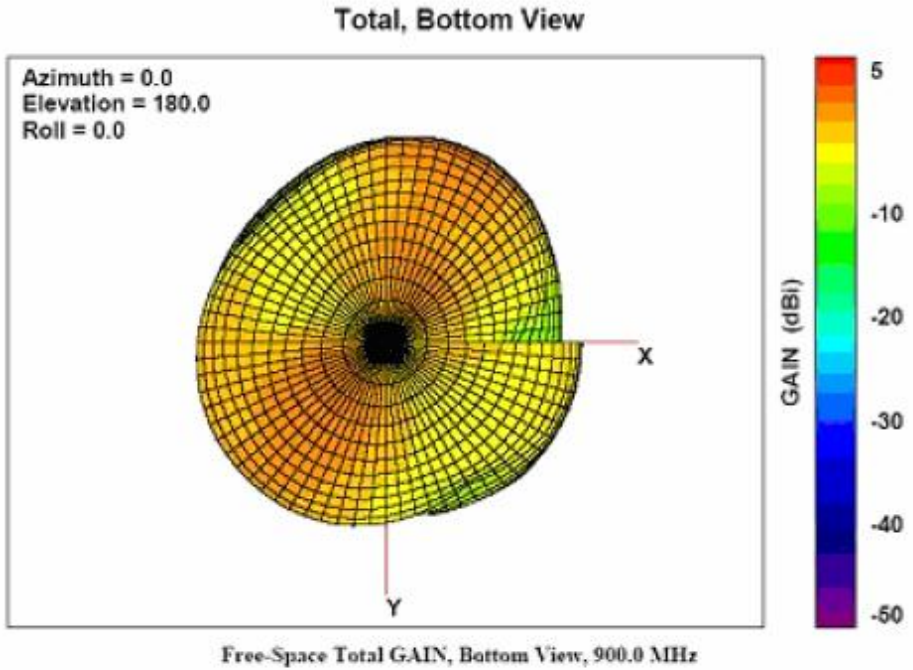

2. Typical Antenna Performance in free space

Specifications				
ELECTRICAL				
	AMPS	GSM	PCS	DCS
Band	824-896	880-960	1850-1990	1710-1880
Return Loss	-12 dB	-25 dB	-12 dB	-10 dB
Gain	Average 0 dBi			
Polarization	Linear			
Impedance	50 ohms			
Input Power	10 watts			
Input Connection	Coaxial Cable - RG174 Standard, Fully customizable			
VSWR (Min performance)	<2.0:1			

***note: specifications may be subject to change**

3. Outline Drawing

4. S11 Magnitude

5. Radiation Patterns

800 MHz – 3D Radiation Pattern

900 MHz – 3D Radiation Pattern

1800 MHz – 3D Radiation Pattern

1900 MHz – 3D Radiation Pattern