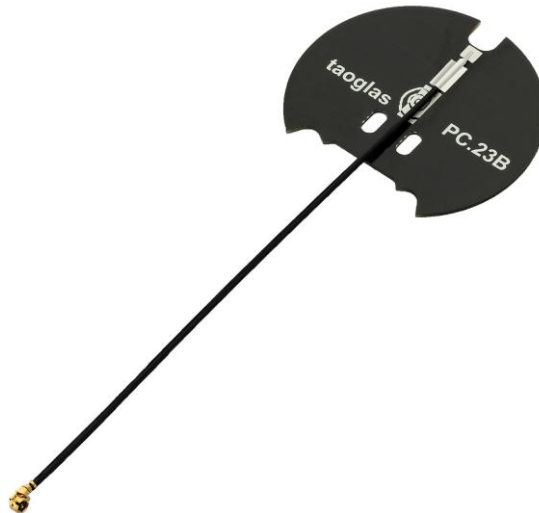

SPECIFICATION

Part No. : **PC23.07.0100A**

Product Name : **Internal Circular PCB Antenna**
AMPS/GSM/PCS/DCS Cellular PCB Antenna
100mm 1.13 IPEX MHFI (U.FL comp)

Features : Diameter 42mm*Height 1.6mm

Photo:

1. Introduction

The PC23 Internal PCB Antenna is a circular Quad-band GSM antenna for incorporation antennas and transceiver modules worldwide. Omni-directional high gain across all bands ensures constant reception and transmission.. Cables and connectors are fully customizable.

2. Typical Antenna Performance in free space

Specifications				
ELECTRICAL				
	AMPS	GSM	PCS	DCS
Band	824-896	880-960	1850-1990	1710-1880
Return Loss	-12 dB	-25 dB	-12 dB	-10 dB
Gain	Average 0 dBi			
Polarization	Linear			
Impedance	50 ohms			
Input Power	10 watts			
Input Connection	Coaxial Cable - RG174 Standard, Fully customizable			
VSWR (Min performance)	<2.0:1			