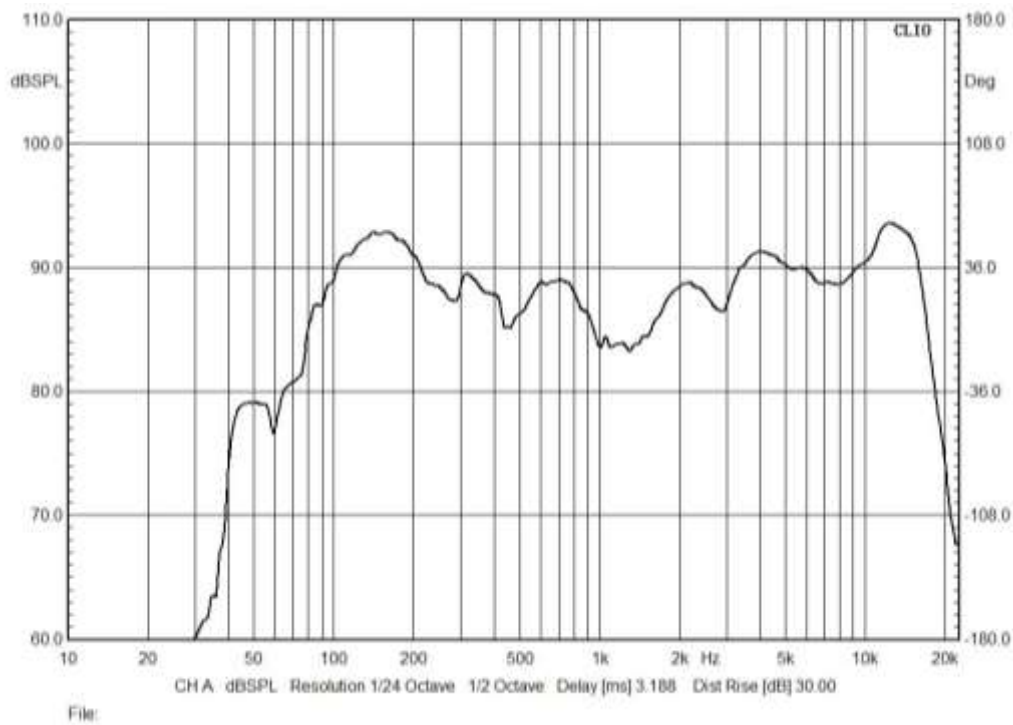

3. Speaker Characteristics

3.1 SPL