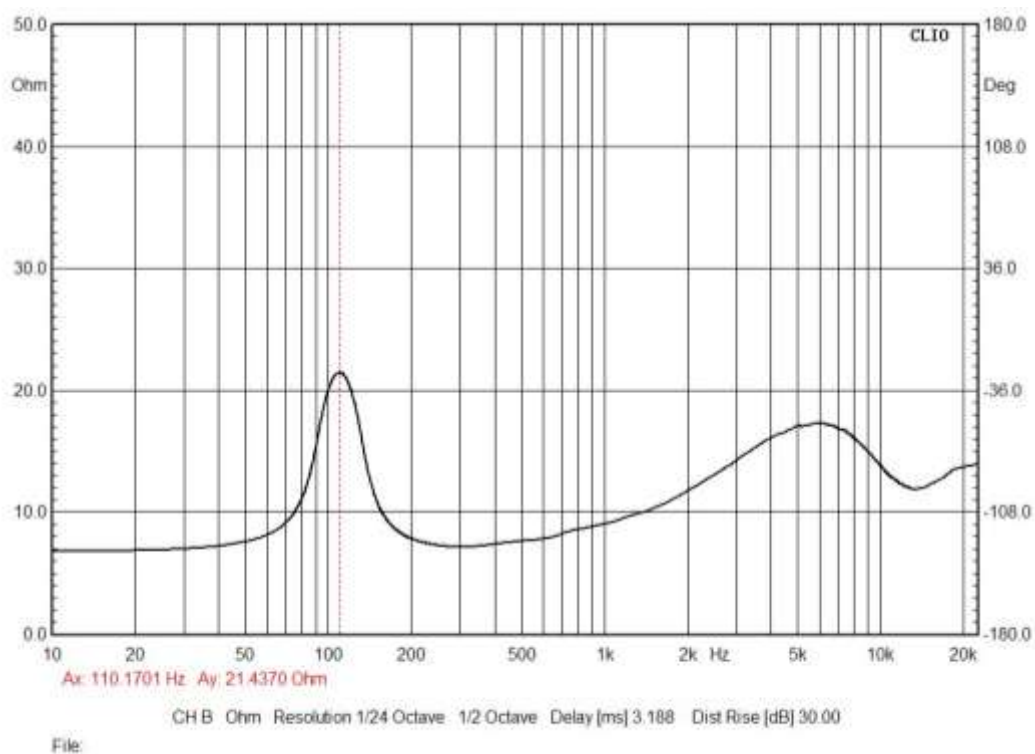

3.2 Impedance