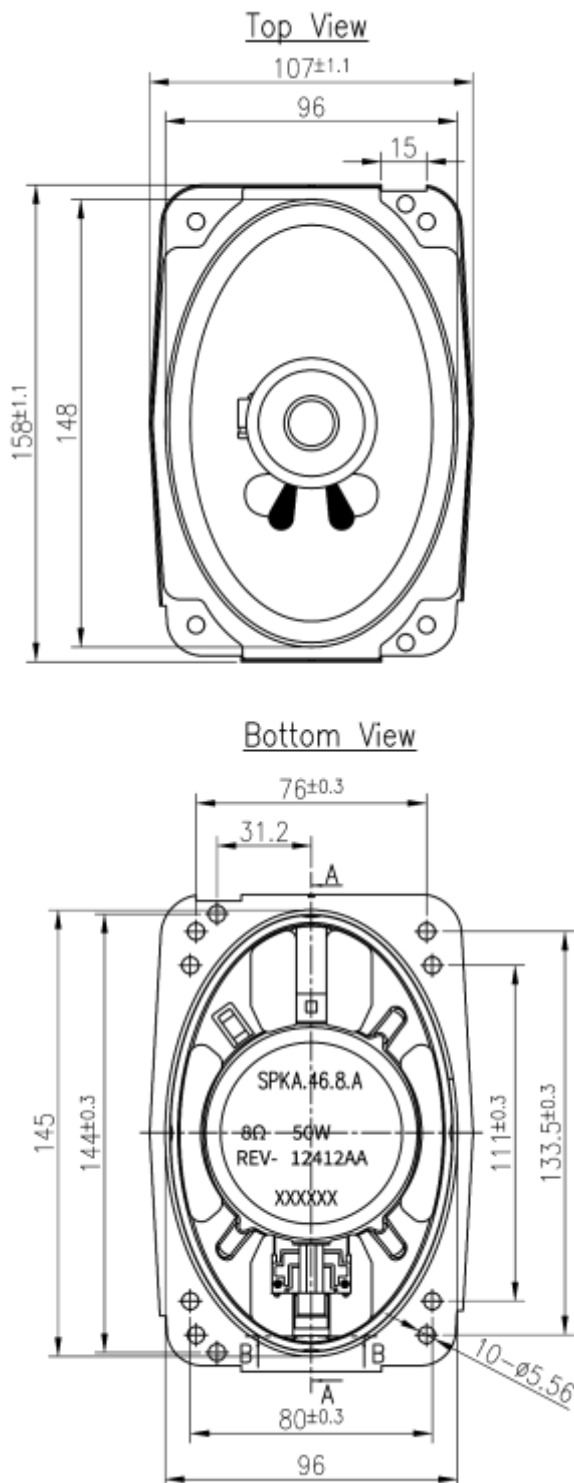

## 8 Ohm 4x6 Inch Coaxial Speaker 25W

**Part No:**  
SPKA.46.8.A

**Description:**

4x6" Speaker Coaxial 8 Ohms with Delphi 12052832 connector 25W RMS

**Features:**

8 Ohm Impedance  
Rated Power 25W  
High Sensitivity  
Distortion Free  
Dimensions: 158x107x56mm  
Connector: Delphi 12052832  
RoHS & Reach Compliant

## 2. Specifications

Electrical	
Impedance	8Ω
Rated Power	25W
Maximum Input Power	50W
Mechanical	
Dimensions	158x107x56mm
Weight	0.6Kg
Connector	Delphi 12052832
Environmental	
Temperature Range	-40°C to 85°C
Humidity	Non-condensing 65°C 95% RH

### 3. Speaker Characteristics

#### 3.2 Impedance

4. Mechanical Drawing (Units: mm)

**Sectional A-A**  
Side View

**Sectional B-B**  
Scale: 1:2