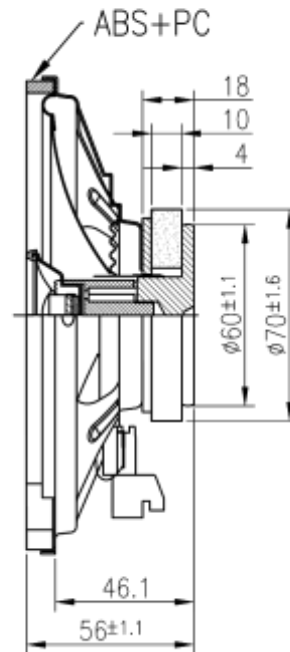

## 2. Specifications

Electrical	
Impedance	8Ω
Rated Power	25W
Maximum Input Power	50W
Mechanical	
Dimensions	158x107x56mm
Weight	0.6Kg
Connector	Delphi 12052832
Environmental	
Temperature Range	-40°C to 85°C
Humidity	Non-condensing 65°C 95% RH

#### 3.1 SPL

#### 3.2 Impedance

4. Mechanical Drawing (Units: mm)

**Sectional A-A**  
Side View

**Sectional B-B**  
Scale: 1:2