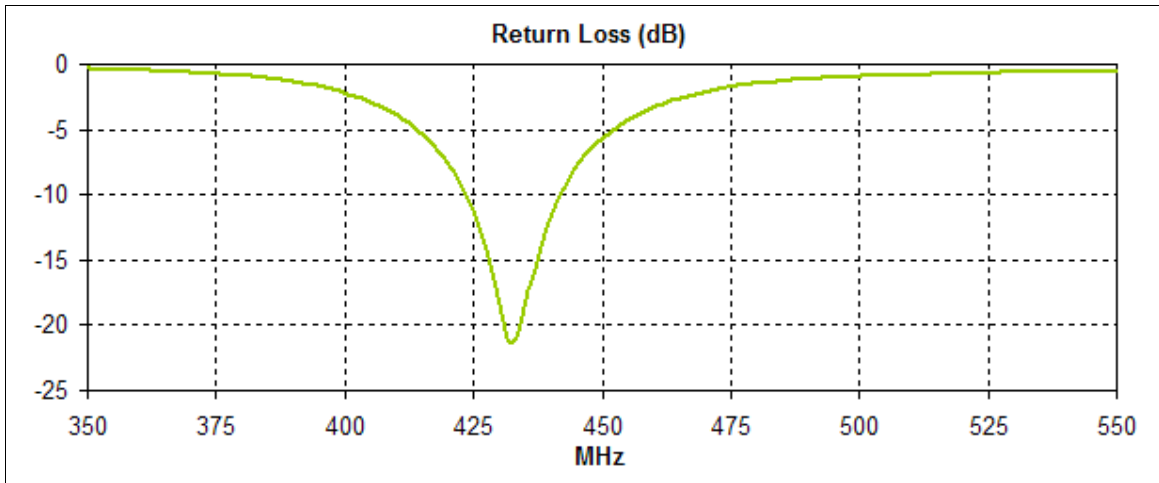

3. Antenna Parameters

3.1 Return Loss Data