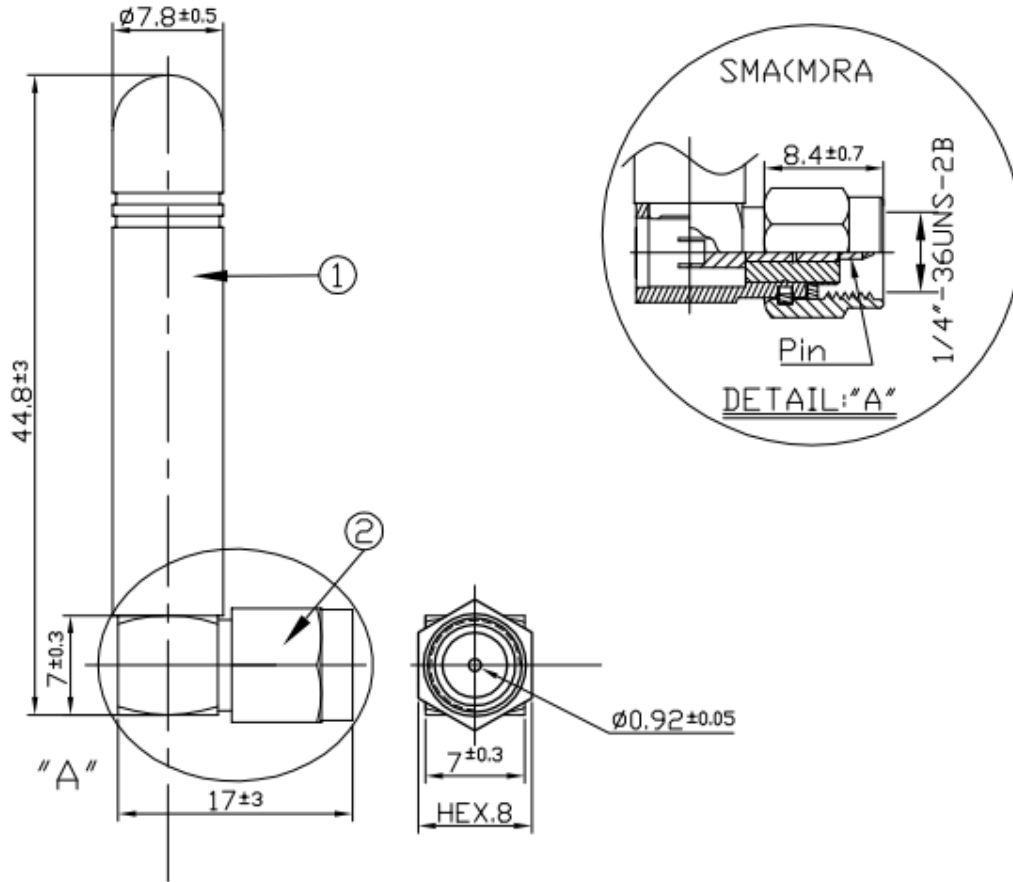

3. Antenna Parameters

3.1 Return Loss Data

3.2 VSWR Data

3.3 Smith Chart Data

3.4 Radiation Pattern

4. Mechanical Drawing

	Name	Material	Finish	Quantity
①	Antenna Cover	TPU	Black	1
②	SMA(M)RA	Brass	Gold	1

X-ON Electronics