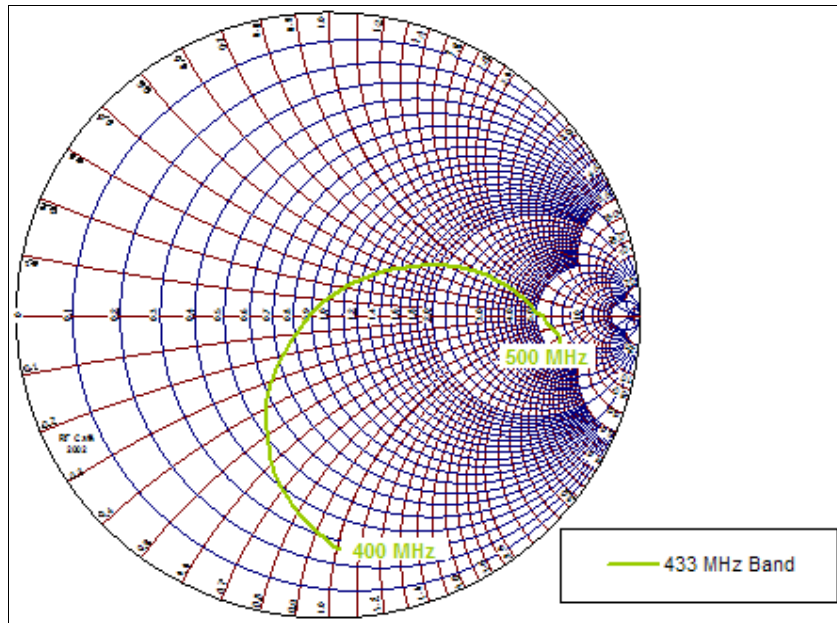

2. Key Antenna Performance Indicators

Parameter	Specification
Applications	433MHz ISM Band
Frequency	433.05~434.79MHz
Peak Gain	0dBi
Return Loss	-20dB
Impedance	50 Ohms
Radiation Pattern	Omni-directional
Polarization	Linear
VSWR	≤1.5:1
Power handling	5 W
Housing	TPE
Connector	SMA(M)RA Plug
Operation Temperature	-40°C to + 85°C
Storage Temperature	-40°C to + 105°C
Relative Humidity	40% to 95%
Dimensions	Length: 44.8mm
Weight	8.5g

3. Antenna Parameters

3.1 Return Loss Data

3.2 VSWR Data

3.3 Smith Chart Data

3.4 Radiation Pattern

4. Mechanical Drawing

	Name	Material	Finish	Quantity
①	Antenna Cover	TPU	Black	1
②	SMA(M)RA	Brass	Gold	1

X-ON Electronics