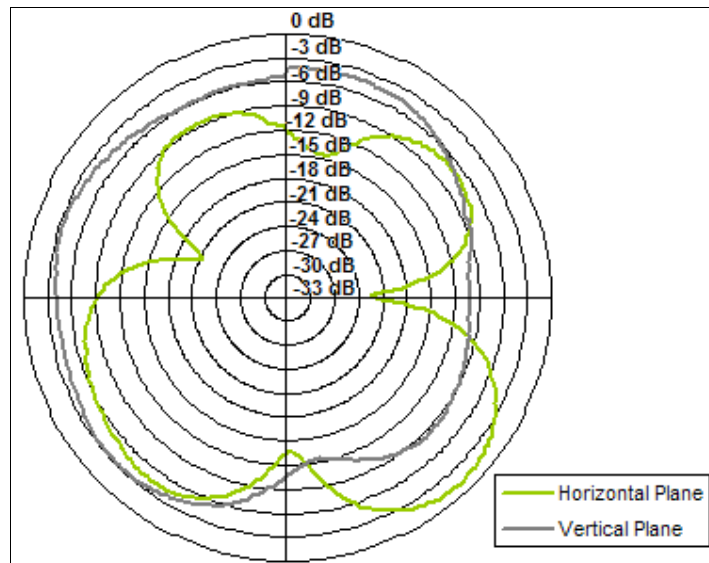

2. Key Antenna Performance Indicators

Parameter	Specification
Applications	433MHz ISM Band
Frequency	433.05~434.79MHz
Peak Gain	0dBi
Return Loss	-20dB
Impedance	50 Ohms
Radiation Pattern	Omni-directional
Polarization	Linear
VSWR	≤1.5:1
Power handling	5 W
Housing	TPE
Connector	SMA(M)RA Plug
Operation Temperature	-40°C to + 85°C
Storage Temperature	-40°C to + 105°C
Relative Humidity	40% to 95%
Dimensions	Length: 44.8mm
Weight	8.5g

3. Antenna Parameters

3.1 Return Loss Data

3.2 VSWR Data

3.3 Smith Chart Data

3.4 Radiation Pattern

4. Mechanical Drawing

	Name	Material	Finish	Quantity
①	Antenna Cover	TPU	Black	1
②	SMA(M)RA	Brass	Gold	1

X-ON Electronics