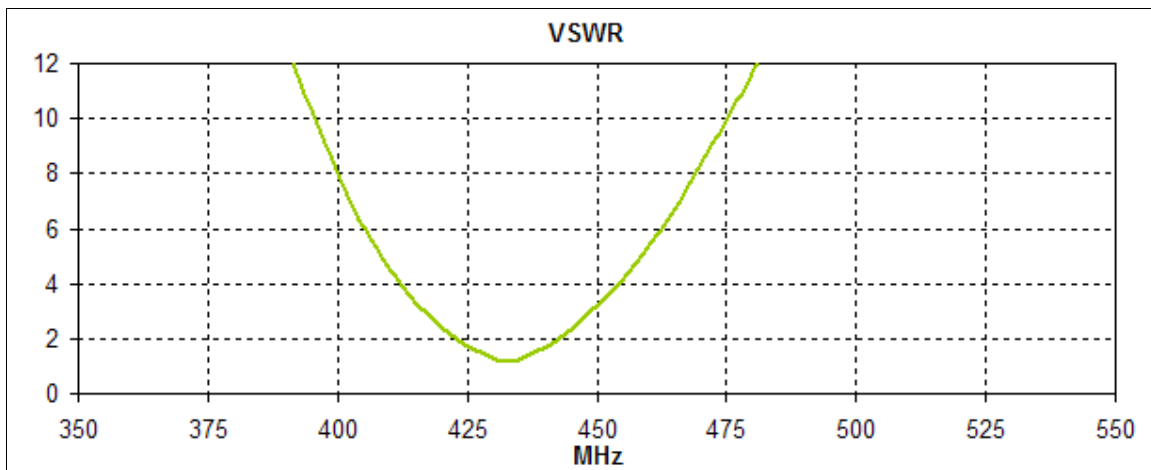

3.2 VSWR Data