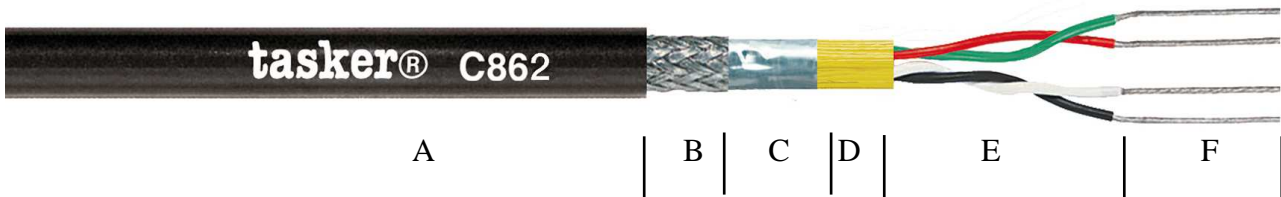

Technical Datasheet

tasker® C862 – 2x2x0,35 mm²

DMX512 110 Ohm Cable – Outdoor Use ✓ RoHS₃

CATEGORY DMX Cable (See News Brochure)
APPLICATIONS DMX control and lights

- A:** Black Polyurethane (**PUR**) tubular sheath. Outer Diam. Ø 7,50 (±0,20) mm.
- B:** First Shielding in O.F.C. tinned copper Braid covering 85%
- C:** Second Shielding with aluminum foil tape covering 100%
- D:** Aramidic fiber filler between conductors.
- E:** Core Insulation in Foam PE.
 Pairs Color code: Red-Green, White-Black.
 Core Diam. Ø 1,52 (±0,20) mm.
- F:** O.F.C. tinned copper stranded formation 19x0,16 mm.
 Nominal cross section 2x2x0,35 mm².

MARKING tasker® C862 2x2x0,35 mm² - O.F.C. ProFLEX Digital 110 Ω DMX
 Cable FirestoP® - Outdoor Use - Made In Italy

CUSTOM PRODUCTION This product may be custom produced also in L.S.Z.H. polymer, PE, PVC, or Metallic Armored.