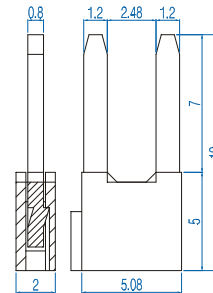

Coding Spline
 Working Temp: 125°C
 Color: Red
 Body: PA66/6 UL94-Vo
 Application: Plug-in Connectors

POL-P

Cat. #	Length (mm)	Std. Pk.
POL-P	7.90	30/5

Used for parts:

- PVXX-5.00, 5.08, 7.50
- PHXX-5.00, 5.08, 7.50
- PVPXX-5.00, 5.08, 7.50
- PHPXX-5.00, 5.08, 7.50
- PDSHXX-5.00, 5.08
- PDSVXX-5.00, 5.08
- PDVXX-5.00, 5.08
- PDHXX-5.00, 5.08
- PIXX-5.00, 5.08
- PIPXX-5.00, 5.08
- SFXX-5.00, 5.08

Coding Spline
 Working Temp: 125°C
 Color: Red
 Body: PA66/6 UL94-Vo
 Application: Plug-in Connectors

POL-S

Cat. #	Length (mm)	Std. Pk.
POL-S	7.90	30/5

Used for parts:

- SHXX-5.00, 5.08, 7.50
- PVPXX-3.50, 3.81
- PHPXX-3.50, 3.81
- SVFXX-5.08
- SVP-5.08

Jumpers, Adjacent
 Working Temp: 125°C
 Color: Green
 Body: PA66/6 UL94-Vo
 Application: Jumper Connection
 Design: 5.08 Spacing Modular

PT5

Cat. #	Length (B) (mm)	Std. Pk.
PT5	10.16	100

Jumpers, Alternate
 Working Temp: 125°C
 Color: Green
 Body: PA66/6 UL94-Vo
 Application: Jumper Connection
 Design: 10.16 Spacing Modular

PT10

Cat. #	Length (B) (mm)	Std. Pk.
PT10	10.16	100

X-ON Electronics

Largest Supplier of Electrical and Electronic Components

Click to view similar products for [Terminal Block Tools & Accessories](#) category: