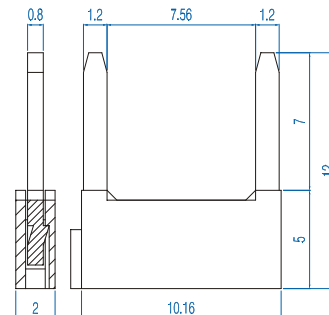

Coding Spline
 Working Temp: 125°C
 Color: Red
 Body: PA66/6 UL94-Vo
 Application: Plug-in Connectors

POL-S

Cat. #	Length (mm)	Std. Pk.
POL-S	7.90	30/5

Used for parts:

- SHXX-5.00, 5.08, 7.50
- PVPXX-3.50, 3.81
- PHPXX-3.50, 3.81
- SVFXX-5.08
- SVP-5.08

Jumpers, Adjacent
 Working Temp: 125°C
 Color: Green
 Body: PA66/6 UL94-Vo
 Application: Jumper Connection
 Design: 5.08 Spacing Modular

PT5

Cat. #	Length (B) (mm)	Std. Pk.
PT5	10.16	100

Jumpers, Alternate
 Working Temp: 125°C
 Color: Green
 Body: PA66/6 UL94-Vo
 Application: Jumper Connection
 Design: 10.16 Spacing Modular

PT10

Cat. #	Length (B) (mm)	Std. Pk.
PT10	10.16	100

X-ON Electronics

Largest Supplier of Electrical and Electronic Components

Click to view similar products for [Terminal Block Tools & Accessories](#) category: