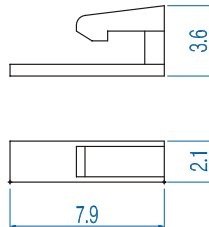

Coding Spline
 Working Temp: 125°C
 Color: Red
 Body: PA66/6 UL94-Vo
 Application: Plug-in Connectors

POL-P

Cat. #	Length (mm)	Std. Pk.
POL-P	7.90	30/5

Used for parts:

- PVXX-5.00, 5.08, 7.50
- PHXX-5.00, 5.08, 7.50
- PVPXX-5.00, 5.08, 7.50
- PHPXX-5.00, 5.08, 7.50
- PDSHXX-5.00, 5.08
- PDSVXX-5.00, 5.08
- PDVXX-5.00, 5.08
- PDHXX-5.00, 5.08
- PIXX-5.00, 5.08
- PIPXX-5.00, 5.08
- SFXX-5.00, 5.08

Coding Spline
 Working Temp: 125°C
 Color: Red
 Body: PA66/6 UL94-Vo
 Application: Plug-in Connectors

POL-S

Cat. #	Length (mm)	Std. Pk.
POL-S	7.90	30/5

Used for parts:

- SHXX-5.00, 5.08, 7.50
- PVPXX-3.50, 3.81
- PHPXX-3.50, 3.81
- SVFXX-5.08
- SVP-5.08

Jumpers, Adjacent
 Working Temp: 125°C
 Color: Green
 Body: PA66/6 UL94-Vo
 Application: Jumper Connection
 Design: 5.08 Spacing Modular

PT5

Cat. #	Length (B) (mm)	Std. Pk.
PT5	10.16	100

Jumpers, Alternate
 Working Temp: 125°C
 Color: Green
 Body: PA66/6 UL94-Vo
 Application: Jumper Connection
 Design: 10.16 Spacing Modular

PT10

Cat. #	Length (B) (mm)	Std. Pk.
PT10	10.16	100

X-ON Electronics

Largest Supplier of Electrical and Electronic Components

Click to view similar products for [Terminal Block Tools & Accessories](#) category: