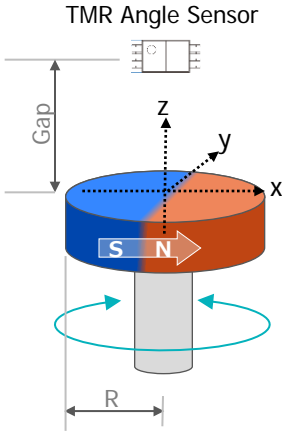

Magnet for TMR Angle Sensor Use

The optimal magnet for TMR angle sensors

Magnetic field distributions that reduce angular errors can be made by combining it with our TMR angle sensors due to the adoption of an isotropic bonded NdFeB magnet

Features

- Magnetization to minimize the error of angle
- High robustness against the setting area between magnet and TMR angle sensor
- High reliability

Applications

- For EPS angle sensor
- For control system of wiper motor
- For other automotive angle sensor

Characteristics

- Positional relationship between magnets and sensors
- The distance between magnets and TMR angle sensors, and the relationship between the magnetic flux density and radius that can attain an angular error of 0.1 degrees or below

CM9BI Measured value using a dual-form magnet with a $\Phi 13 \times$ thickness

Magnetic characteristics

		CM9BI	CM6PI
Magnetic powder		Isotropy NdFeB	Isotropy NdFeB
Resin		PA12	PPS
Residual magnetic flux density Br	mT	615	525
Retention force Hcb	kA/m	410	358
Retention force Hcj	kA/m	748	891
Maximum energy product BH max	kJ/m^3	63	47

The CM9BI is recommended for general applications.

The CM6PI is recommended when the ambient temperature is expected to be 150°C or above.