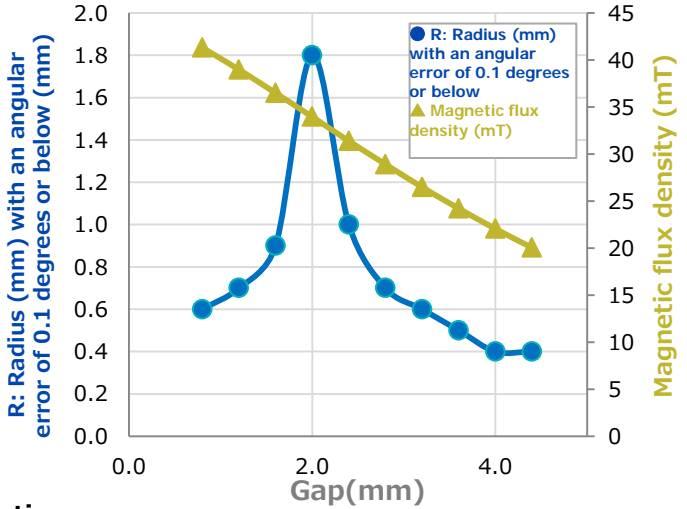

Magnet for TMR Angle Sensor Use

The optimal magnet for TMR angle sensors

Magnetic field distributions that reduce angular errors can be made by combining it with our TMR angle sensors due to the adoption of an isotropic bonded NdFeB magnet

Features

- Magnetization to minimize the error of angle
- High robustness against the setting area between magnet and TMR angle sensor
- High reliability

Applications

- For EPS angle sensor
- For control system of wiper motor
- For other automotive angle sensor

Characteristics

- Positional relationship between magnets and sensors
- The distance between magnets and TMR angle sensors, and the relationship between the magnetic flux density and radius that can attain an angular error of 0.1 degrees or below

CM9BI Measured value using a dual-form magnet with a $\Phi 13 \times$ thickness

Magnetic characteristics

		CM9BI	CM6PI
Magnetic powder		Isotropy NdFeB	Isotropy NdFeB
Resin		PA12	PPS
Residual magnetic flux density Br	mT	615	525
Retention force Hcb	kA/m	410	358
Retention force Hcj	kA/m	748	891
Maximum energy product BH max	kJ/m^3	63	47

The CM9BI is recommended for general applications.

The CM6PI is recommended when the ambient temperature is expected to be 150°C or above.