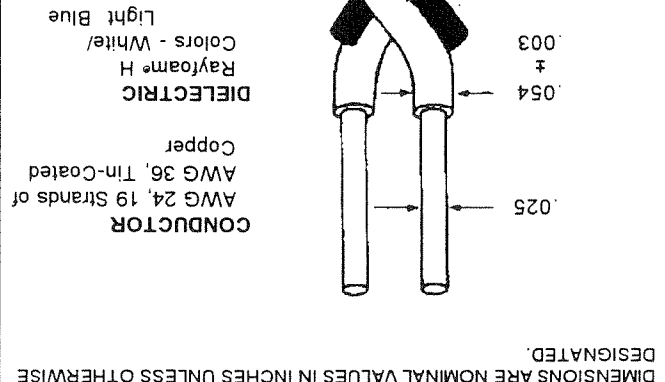

CONSTRUCTION DETAILS

DIMENSIONS ARE NOMINAL VALUES IN INCHES UNLESS OTHERWISE DESIGNATED.

Outer jacket color will be transparent white (designated by a "-9X" appended to the part number, e.g. 0024A0021-9X) unless otherwise specified.
esignate outer jacket color with a dash number in accordance with MIL-STD-681.