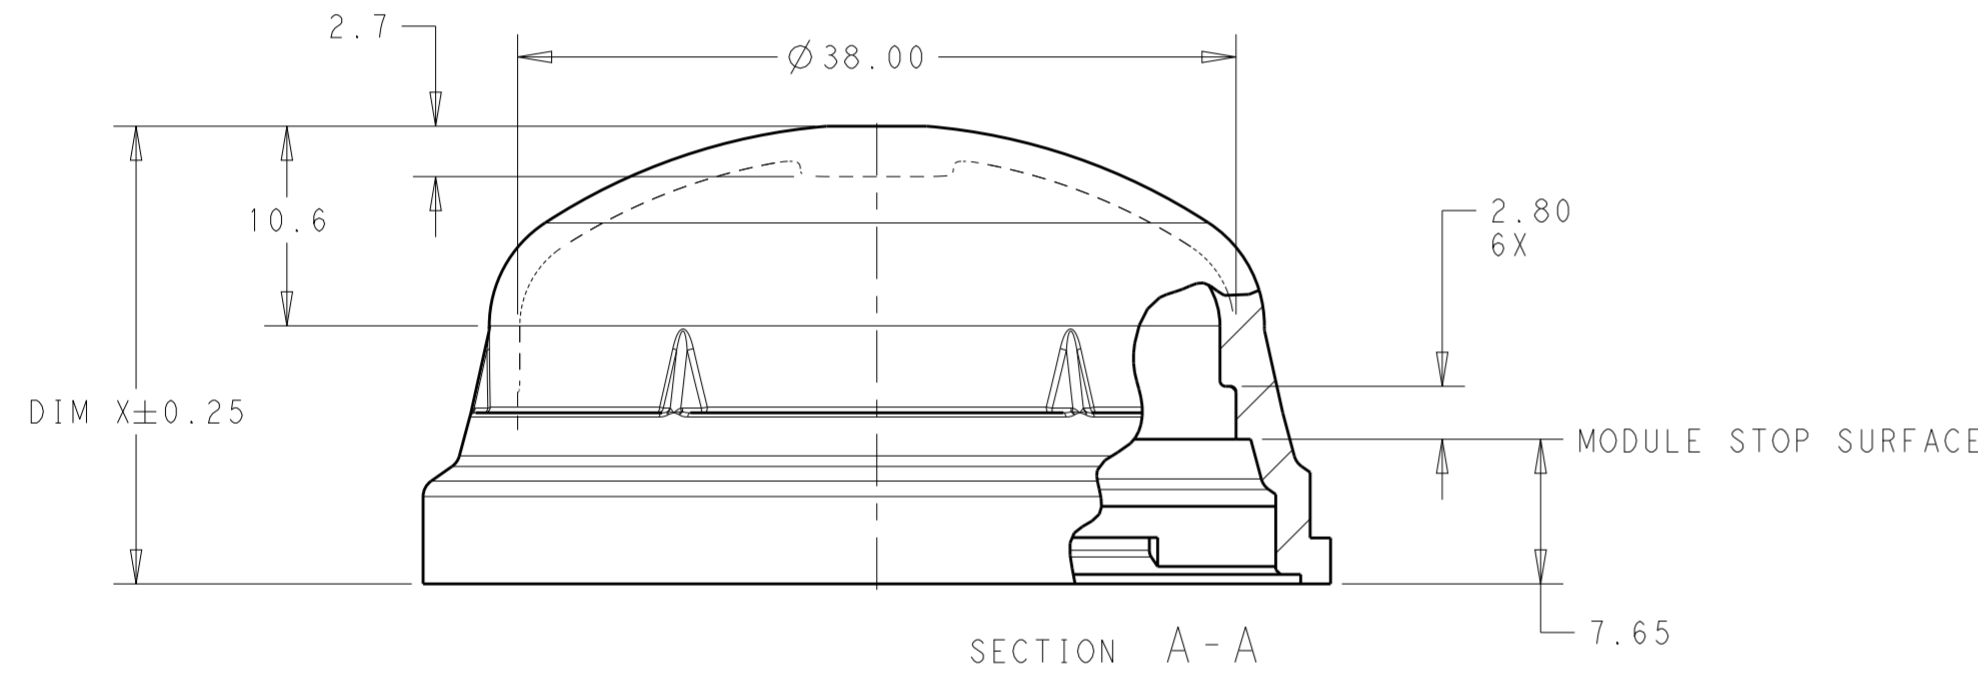

- 1. MATERIAL:  
-POLYCARBONATE COLOR: SEE TABLE
- 2. MUST COMPLY WITH DIRECTIVE 2002/95/EC (ROHS)
- 3. THIS PRODUCT HAS NOT COMPLETED VALIDATION TESTING
- 4. MODULE BASE TE P/N: 2213837-1

2329013-2 AND 1-2329013-2  
SHOWN  
SCALE 2:1

2329013-1 AND 1-2329013-1  
SHOWN  
SCALE 2:1

APPROX. LIGHT TRANSMISSION	COLOR	DIM X	PART NO.
78	TRANSPARENT CLEAR	39.25	1-2329013-2
78	TRANSPARENT CLEAR	24.25	1-2329013-1
24	TRANSPARENT SMOKE	39.25	2329013-2
24	TRANSPARENT SMOKE	24.25	2329013-1

MATERIAL: SEE TABLE

TOLERANCES UNLESS OTHERWISE SPECIFIED:  
 0 PLC ±  
 1 PLC ±0.2  
 2 PLC ±0.10  
 3 PLC ±  
 4 PLC ±  
 ANGLES ±1°  
 FINISH -

SIZE: A2  
CAGE CODE: 00779  
DRAWING NO: C-2329013

SCALE: 5:2 SHEET 1 OF 1 REV A