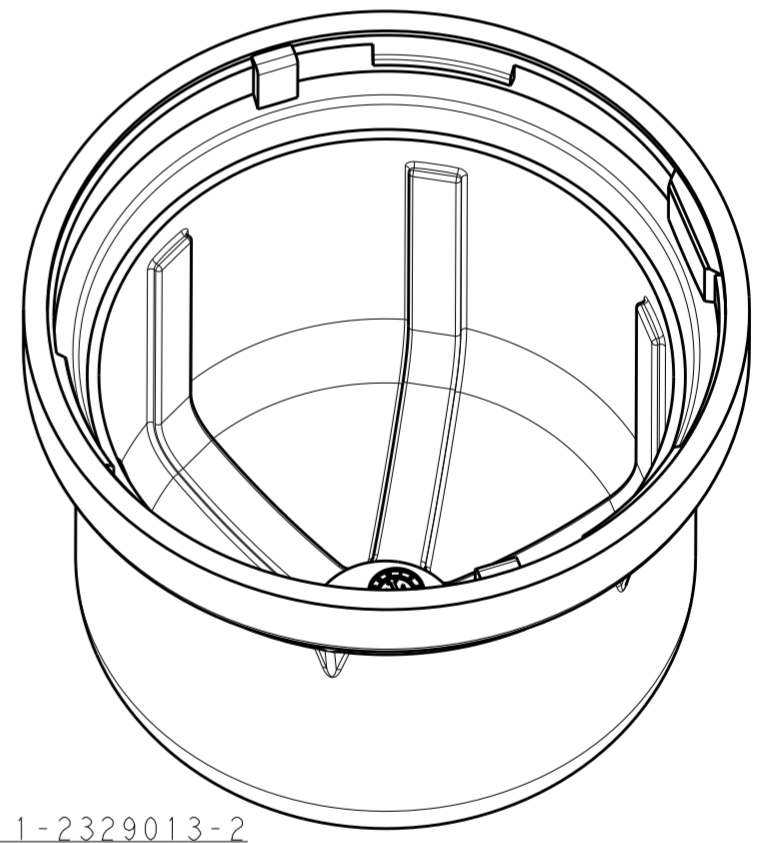

- 1. MATERIAL:  
-POLYCARBONATE COLOR: SEE TABLE
- 2. MUST COMPLY WITH DIRECTIVE 2002/95/EC (ROHS)
- 3. THIS PRODUCT HAS NOT COMPLETED VALIDATION TESTING
- 4. MODULE BASE TE P/N: 2213837-1

2329013-2 AND 1-2329013-2  
SHOWN  
SCALE 2:1

2329013-1 AND 1-2329013-1  
SHOWN  
SCALE 2:1

APPROX. LIGHT TRANSMISSION	COLOR	DIM X	PART NO.
78	TRANSPARENT CLEAR	39.25	1-2329013-2
78	TRANSPARENT CLEAR	24.25	1-2329013-1
24	TRANSPARENT SMOKE	39.25	2329013-2
24	TRANSPARENT SMOKE	24.25	2329013-1

THIS DRAWING IS A CONTROLLED DOCUMENT.

DWN C. DAILY 10JAN2018  
CHK M. STOLLER 10JAN2018

**STE** TE Connectivity

NAME: DOME, LUMAWISE ENDURANCE S, 40mm

PRODUCT SPEC: 108-133073  
APPLICATION SPEC: 114-133074

MATERIAL: SEE TABLE

TOLERANCES UNLESS OTHERWISE SPECIFIED:  
 0 PLC ±  
 1 PLC ±0.2  
 2 PLC ±0.10  
 3 PLC ±  
 4 PLC ±  
 ANGLES ±1°  
 FINISH -

SIZE: A2  
CAGE CODE: 00779  
DRAWING NO: C-2329013

SCALE: 5:2 SHEET 1 OF 1 REV A