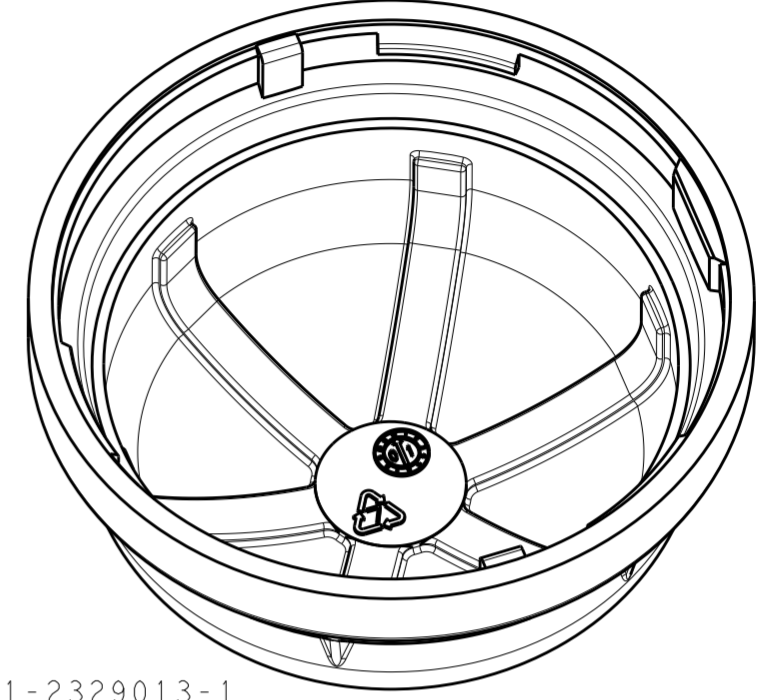

- 1. MATERIAL:  
-POLYCARBONATE COLOR: SEE TABLE
- 2. MUST COMPLY WITH DIRECTIVE 2002/95/EC (ROHS)
- 3. THIS PRODUCT HAS NOT COMPLETED VALIDATION TESTING
- 4. MODULE BASE TE P/N: 2213837-1

2329013-2 AND 1-2329013-2  
SHOWN  
SCALE 2:1

2329013-1 AND 1-2329013-1  
SHOWN  
SCALE 2:1

APPROX. LIGHT TRANSMISSION	COLOR	DIM X	PART NO.
78	TRANSPARENT CLEAR	39.25	1-2329013-2
78	TRANSPARENT CLEAR	24.25	1-2329013-1
24	TRANSPARENT SMOKE	39.25	2329013-2
24	TRANSPARENT SMOKE	24.25	2329013-1

THIS DRAWING IS A CONTROLLED DOCUMENT.

DWN C. DAILY 10JAN2018  
CHK M. STOLLER 10JAN2018

**STE** TE Connectivity

NAME: DOME, LUMAWISE ENDURANCE S, 40mm

PRODUCT SPEC: 108-133073  
APPLICATION SPEC: 114-133074

MATERIAL: SEE TABLE

TOLERANCES UNLESS OTHERWISE SPECIFIED:  
 0 PLC ±  
 1 PLC ±0.2  
 2 PLC ±0.10  
 3 PLC ±  
 4 PLC ±  
 ANGLES ±1°  
 FINISH -

SIZE: A2  
CAGE CODE: 00779  
DRAWING NO: C-2329013

SCALE: 5:2 SHEET 1 OF 1 REV A