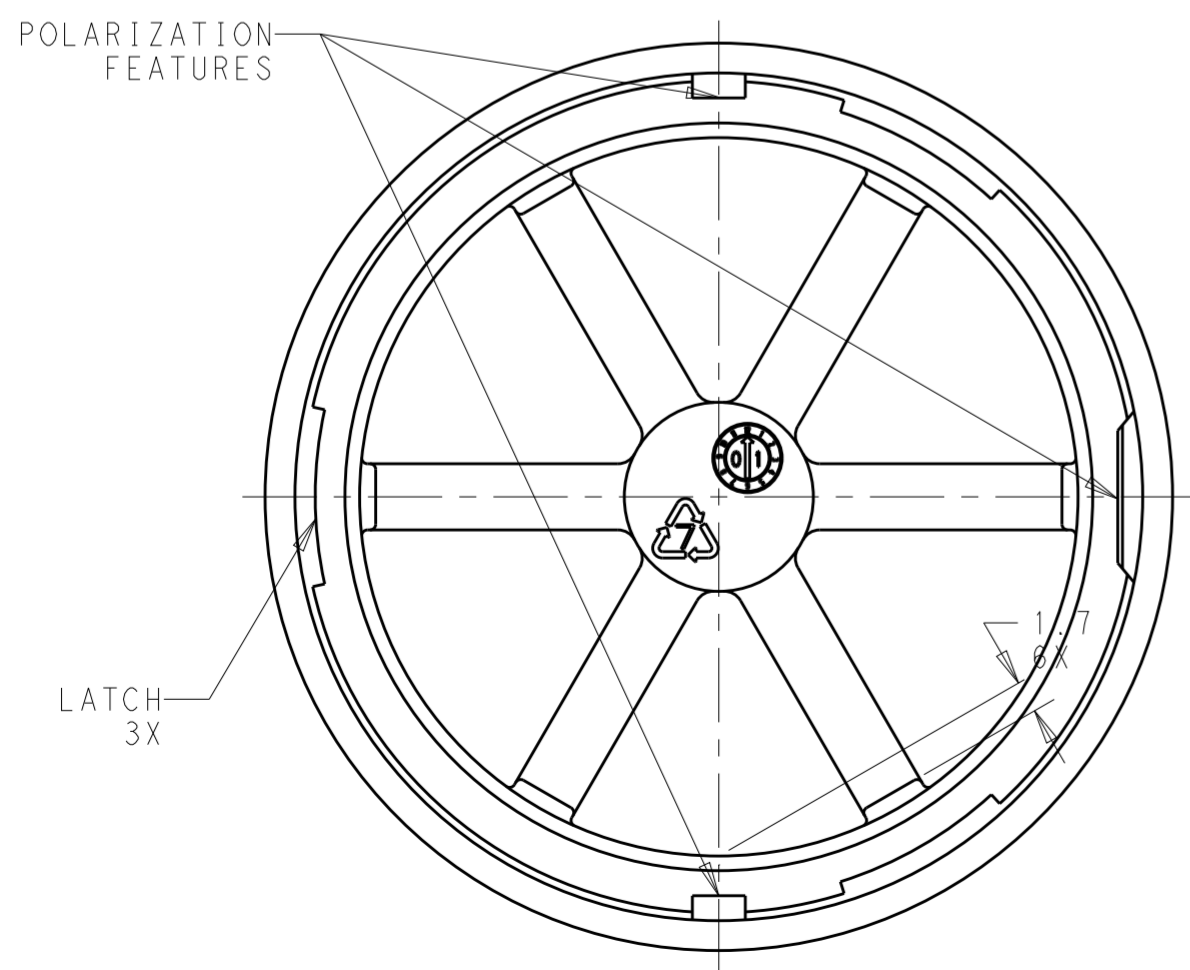

- 1. MATERIAL:  
-POLYCARBONATE COLOR: SEE TABLE
- 2. MUST COMPLY WITH DIRECTIVE 2002/95/EC (ROHS)
- 3. THIS PRODUCT HAS NOT COMPLETED VALIDATION TESTING
- 4. MODULE BASE TE P/N: 2213837-1

2329013-2 AND 1-2329013-2  
SHOWN  
SCALE 2:1

2329013-1 AND 1-2329013-1  
SHOWN  
SCALE 2:1

APPROX. LIGHT TRANSMISSION	COLOR	DIM X	PART NO.
78	TRANSPARENT CLEAR	39.25	1-2329013-2
78	TRANSPARENT CLEAR	24.25	1-2329013-1
24	TRANSPARENT SMOKE	39.25	2329013-2
24	TRANSPARENT SMOKE	24.25	2329013-1

MATERIAL: SEE TABLE

TOLERANCES UNLESS OTHERWISE SPECIFIED:  
 0 PLC ±  
 1 PLC ±0.2  
 2 PLC ±0.10  
 3 PLC ±  
 4 PLC ±  
 ANGLES ±1°  
 FINISH -

SIZE: A2  
CAGE CODE: 00779  
DRAWING NO: C-2329013

SCALE: 5:2 SHEET 1 OF 1 REV A