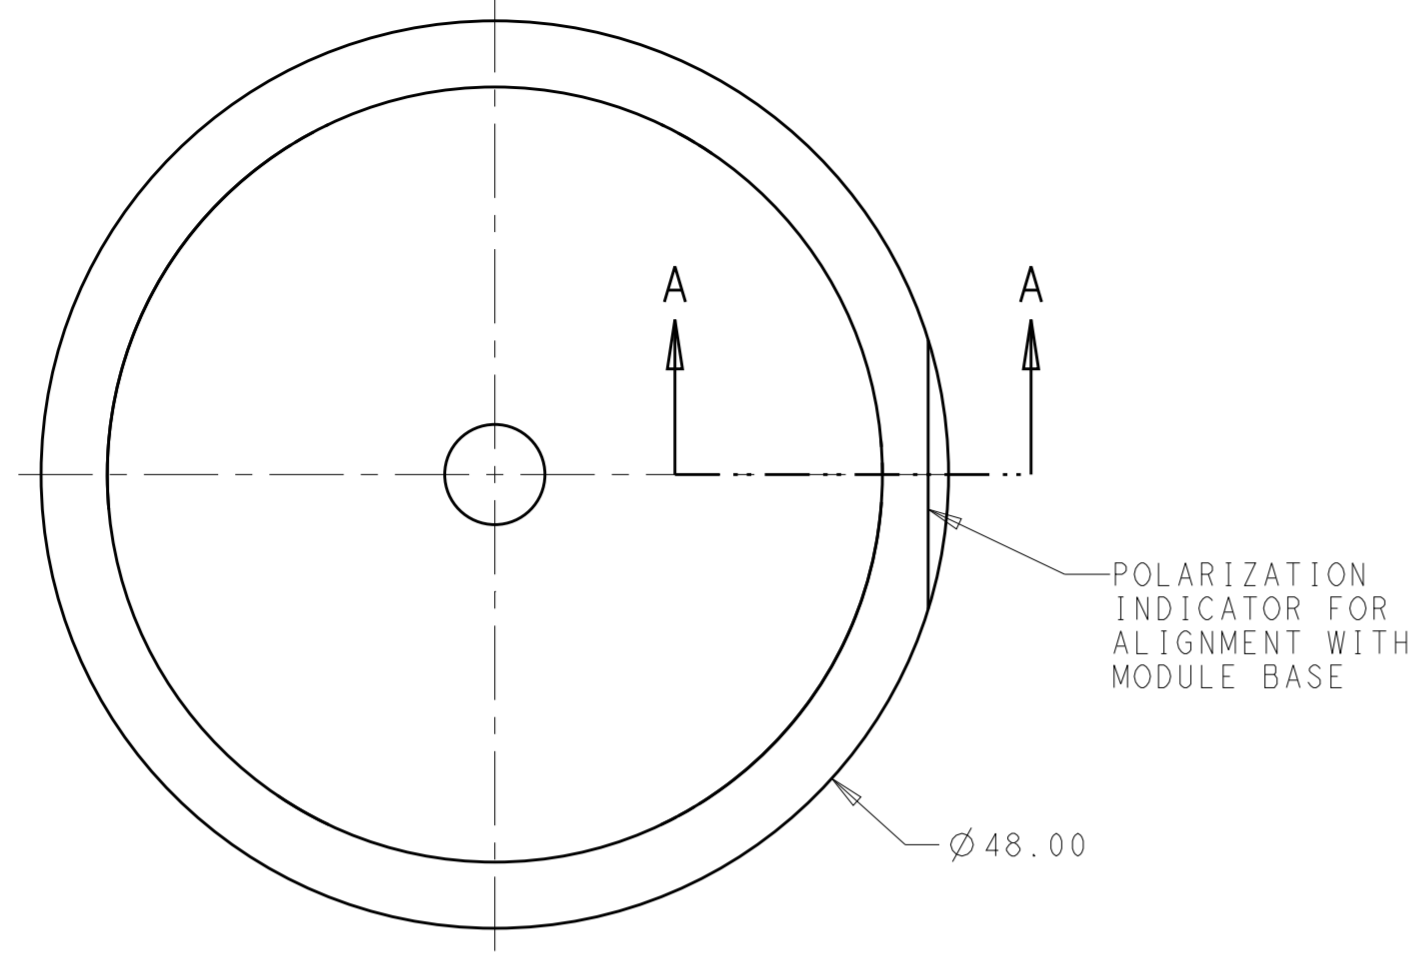

- 1. MATERIAL:  
-POLYCARBONATE COLOR: SEE TABLE
- 2. MUST COMPLY WITH DIRECTIVE 2002/95/EC (ROHS)
- 3. THIS PRODUCT HAS NOT COMPLETED VALIDATION TESTING
- 4. MODULE BASE TE P/N: 2213837-1

2329013-2 AND 1-2329013-2  
SHOWN  
SCALE 2:1

2329013-1 AND 1-2329013-1  
SHOWN  
SCALE 2:1

APPROX. LIGHT TRANSMISSION	COLOR	DIM X	PART NO.
78	TRANSPARENT CLEAR	39.25	1-2329013-2
78	TRANSPARENT CLEAR	24.25	1-2329013-1
24	TRANSPARENT SMOKE	39.25	2329013-2
24	TRANSPARENT SMOKE	24.25	2329013-1