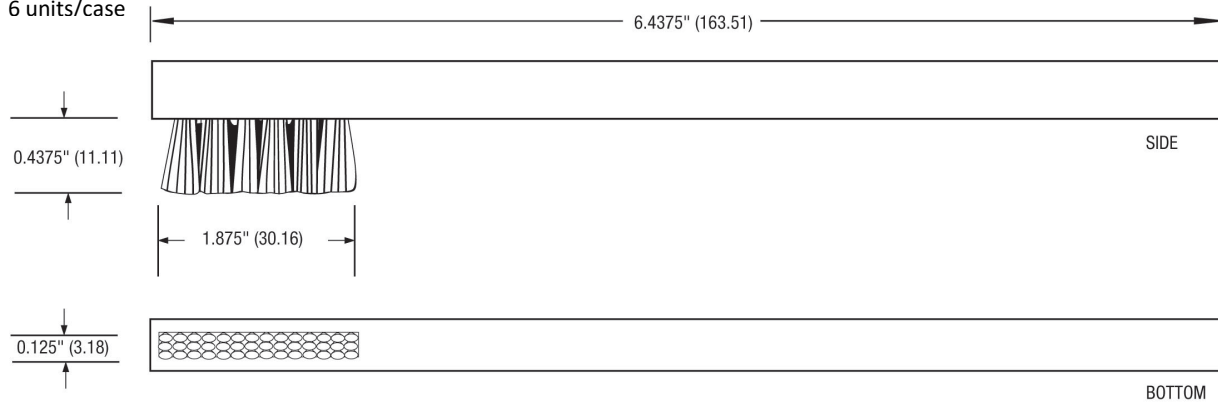

Tech Brush – Aluminum Handle Product# 2040-2043

Product Dimensions

2040-1 Brush 1 3/16" x 3/16" Horse Hair

6 units/case

2042-1 Brush 1 3/16" x 5/16" Horse Hair

6 units/case

2043-1 Brush 1 3/16" x 5/16" Stainless Steel