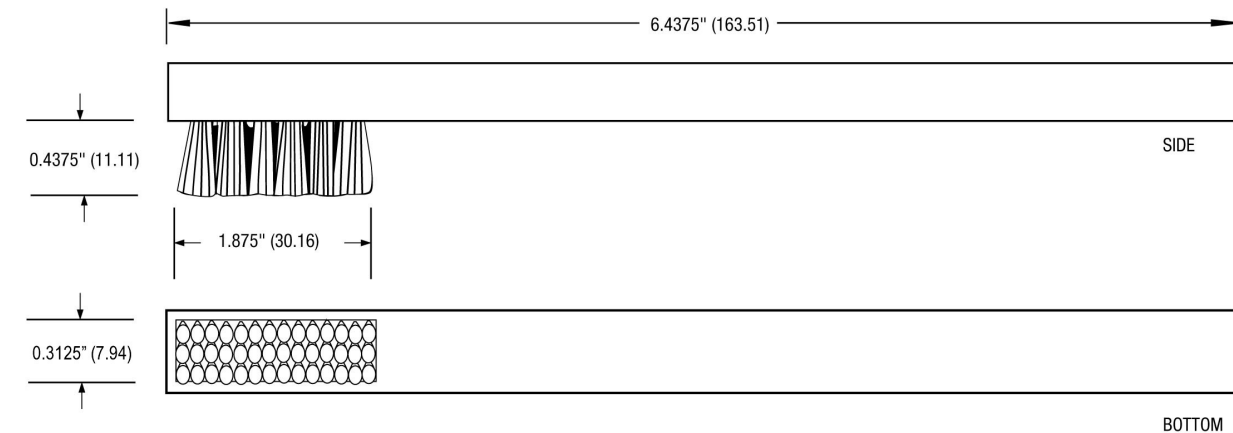

2043-1 Brush 1 3/16" x 5/16" Stainless Steel

6 units/case