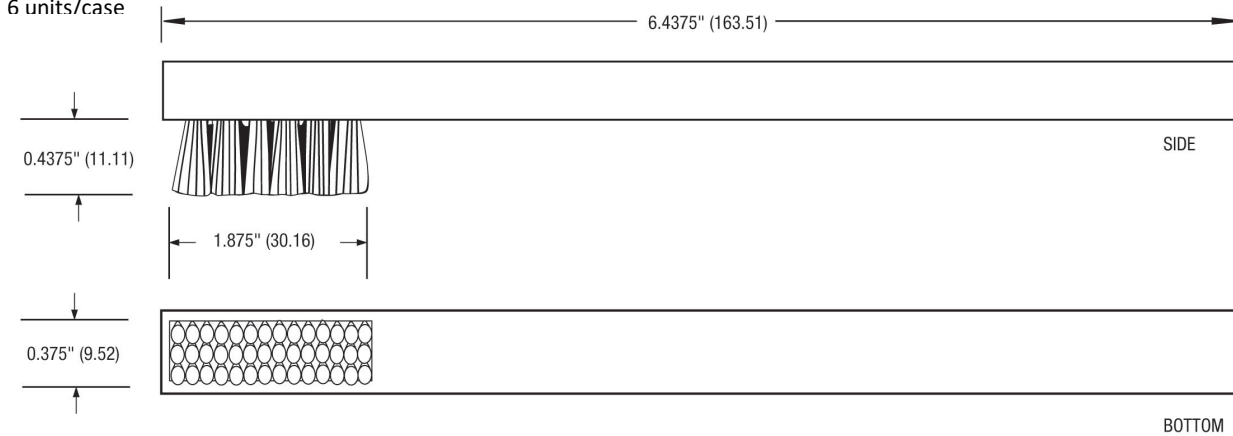

Tech Brush – Aluminum Handle Product# 2040-2043

Product Dimensions

2040-1 Brush 1 3/16" x 3/16" Horse Hair

6 units/case

2042-1 Brush 1 3/16" x 5/16" Horse Hair

6 units/case

2043-1 Brush 1 3/16" x 5/16" Stainless Steel