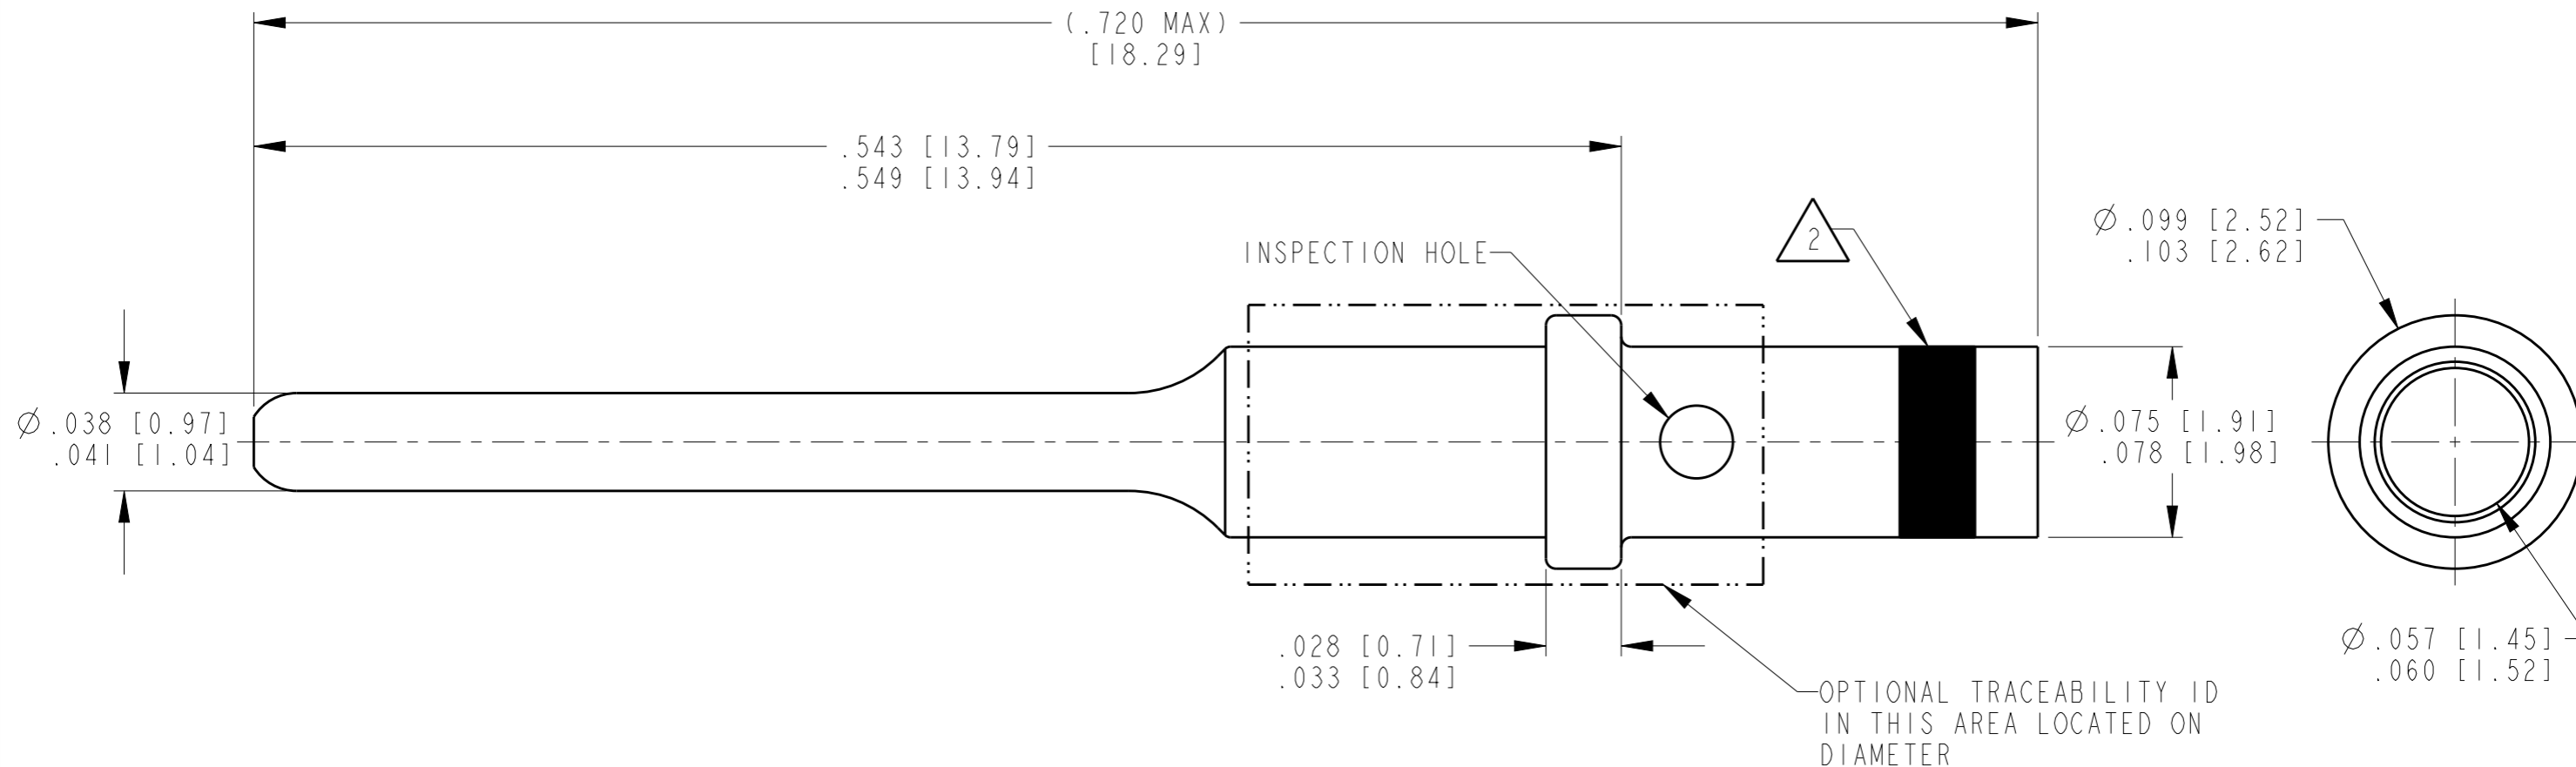

3. SEE APPLICATION SPECIFICATION 114-151004 FOR CRIMP TOOLS AND WIRE RANGE

2 PIN CONTACT IS IDENTIFIED BY A SINGLE PURPLE STRIPE.

1. DELETED  
NOTES: UNLESS OTHERWISE SPECIFIED

TE INTERNAL PN	DEUTSCH PN	PLATING
0460-010-2031	0460-010-2031	GOLD
0460-010-20141	0460-010-20141	NICKEL
0460-010-20309	0460-010-20309	TIN

THIS DRAWING IS A CONTROLLED DOCUMENT.		DWN D. MEYER 22AUG2007			
DIMENSIONS: INCHES [mm]		CHK D. MEYER 23JAN2012			
TOLERANCES UNLESS OTHERWISE SPECIFIED:		APVD R. REED 03FEB2012	NAME CONTACT PIN SIZE 20		
0 PLC ±		PRODUCT SPEC 108-151004	SIZE A3	CAGE CODE 4AFU8	DRAWING NO 0460-010-20XX
1 PLC ±		APPLICATION SPEC 114-151004	RESTRICTED TO		
2 PLC ±		WEIGHT .238g	SCALE 15:1		
3 PLC ±		CUSTOMER DRAWING	SHEET 1 OF 1		
4 PLC ±			REV CI		
ANGLES ±					
FINISH					