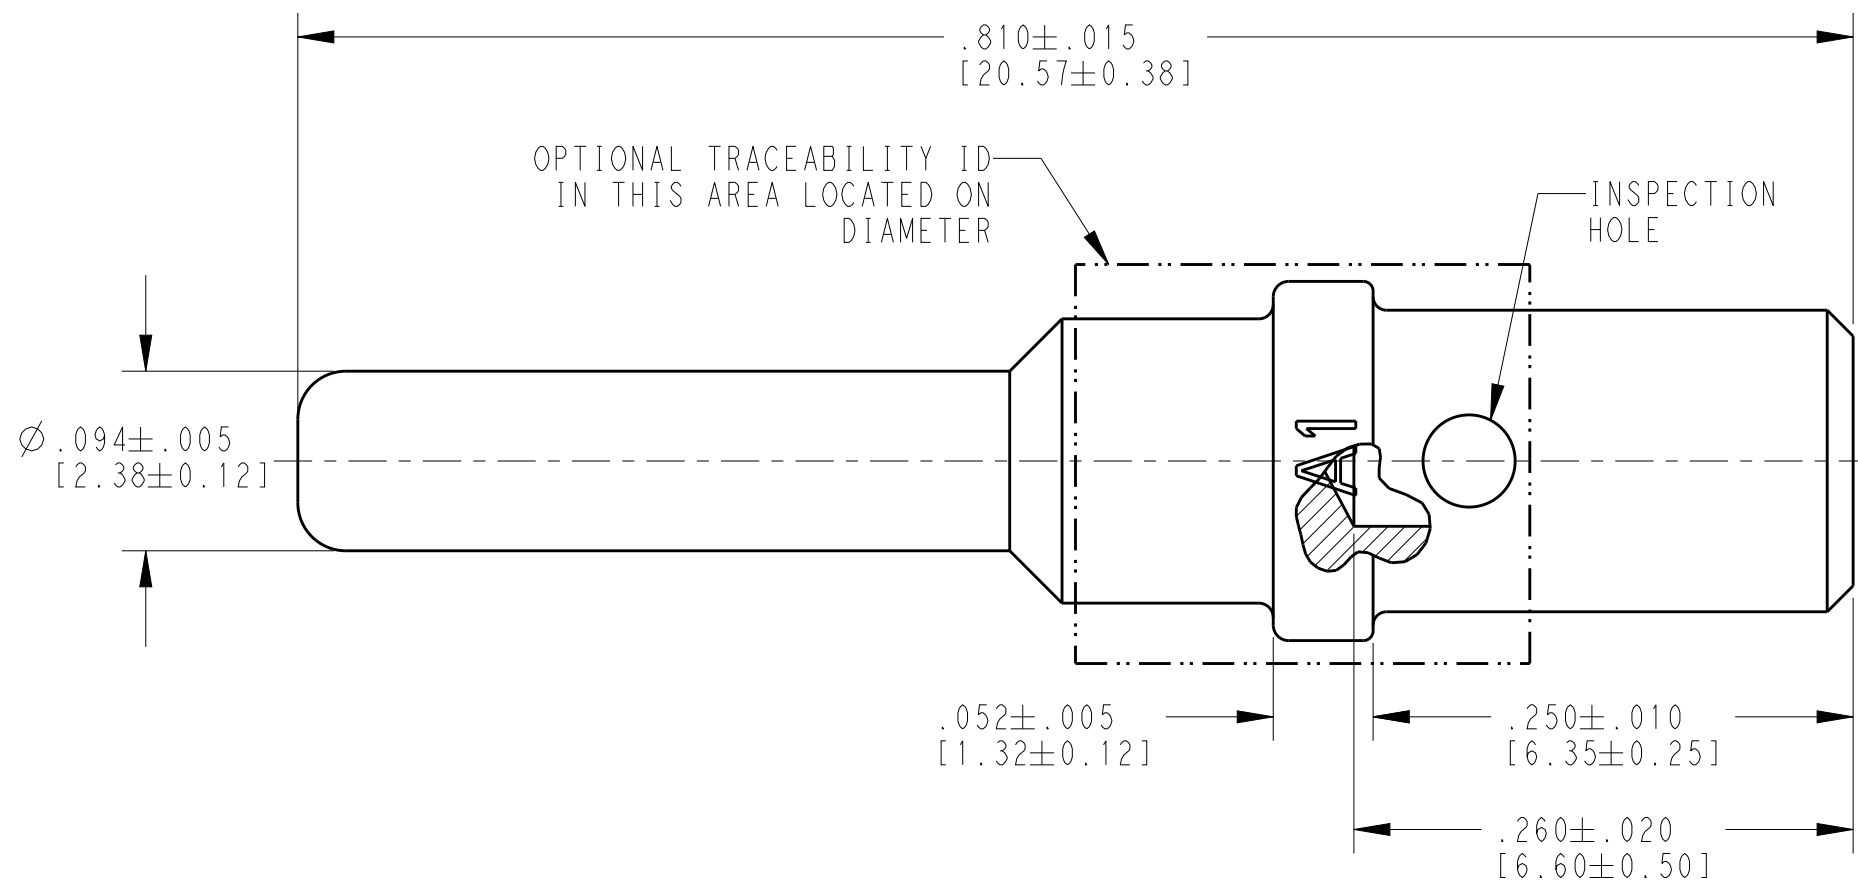

TE INTERNAL PN	DEUTSCH PN	PLATING
0460-256-12233	0460-256-12233	GOLD

(C1) 1. SEE APPLICATION SPECIFICATION 114-151004 FOR CRIMP TOOLS AND WIRE RANGE

NOTES: UNLESS OTHERWISE SPECIFIED

THIS DRAWING IS A CONTROLLED DOCUMENT.		DWN J. APOSTOL 26OCT2006		
DIMENSIONS: INCHES [mm]		CHK B. BYFORD 15DEC2006		
TOLERANCES UNLESS OTHERWISE SPECIFIED:		APVD R. REED 18DEC2006	NAME CONTACT PIN SIZE 12, REDUCED CRIMP BARRELL	
0 PLC ±		PRODUCT SPEC 108-151004	RESTRICTED TO -	
1 PLC ±		APPLICATION SPEC 114-151004	SIZE A3	CAGE CODE 4AFU8
2 PLC ±		WEIGHT 1.48g	DRAWING NO C=0460-256-12XX	
3 PLC ±		CUSTOMER DRAWING	SCALE 10:1	SHEET 1 OF 1
4 PLC ±			REV C1	
ANGLES ±				
FINISH				