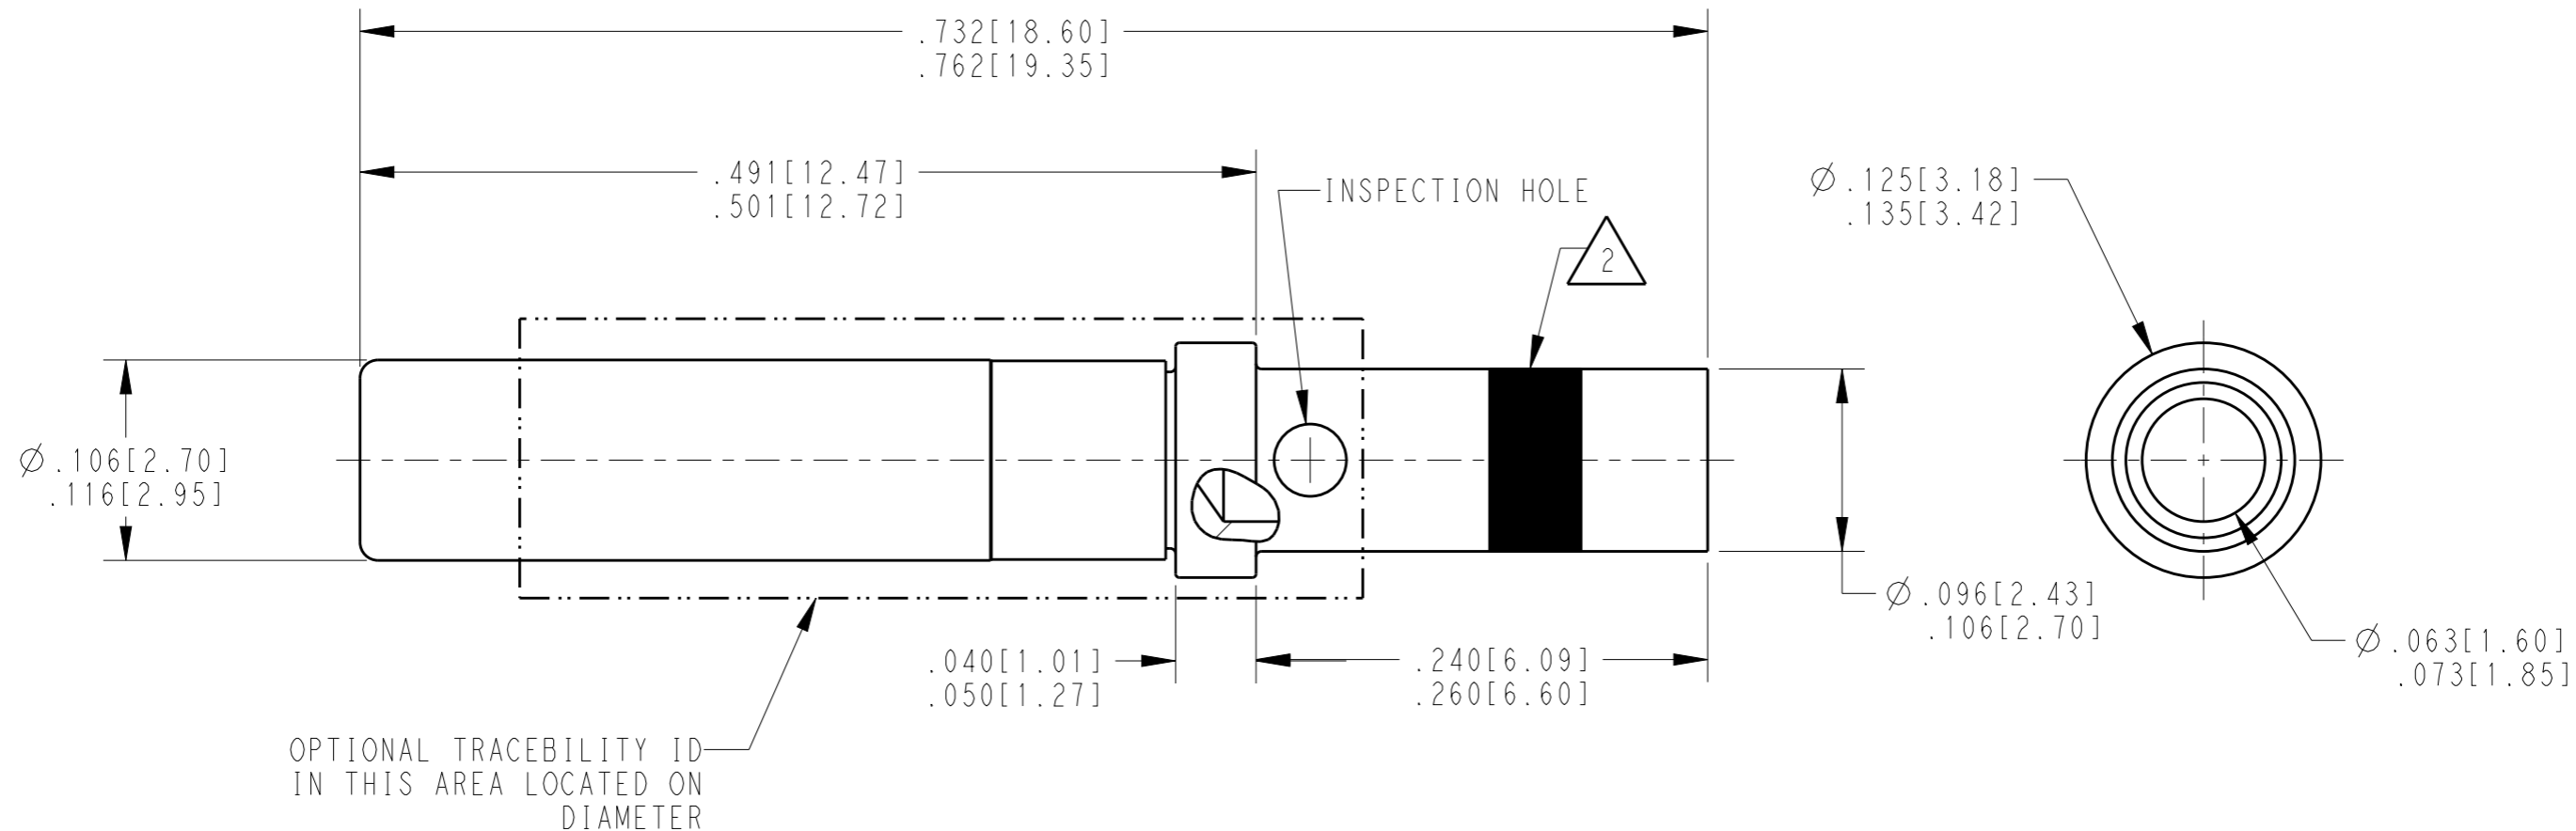

- (A1) 3. SEE APPLICATION SPECIFICATION 114-151004 FOR CRIMP TOOLS AND WIRE RANGE
- 2 SOCKET CONTACT IS IDENTIFIED WITH SINGLE BLUE STRIPE.
1. THIS SOCKET CONTACT USED ON HIGH DURABILITY APPLICATIONS.

NOTES: UNLESS OTHERWISE SPECIFIED

TE INTERNAL PN	DEUTSCH PN	PLATING
0462-004-1631	0462-004-1631	GOLD

THIS DRAWING IS A CONTROLLED DOCUMENT.		DWN D. MEYER 11PCT2002		
DIMENSIONS: INCHES [mm]		CHK P. BURKE 11OCT2002		
TOLERANCES UNLESS OTHERWISE SPECIFIED:		APVD R. REED 17OCT2002	NAME CONTACT SOCKET SIZE 16	
0 PLC ±		PRODUCT SPEC 108-151004	SIZE	
1 PLC ±		APPLICATION SPEC 114-151004	CAGE CODE A3 4AFU8	DRAWING NO C=0462-004-16XX
2 PLC ±		WEIGHT 0.60g	RESTRICTED TO -	
3 PLC ±		CUSTOMER DRAWING	SCALE 10:1	SHEET 1 OF 1
4 PLC ±			REV A1	
ANGLES ±				
MATERIAL				
FINISH				