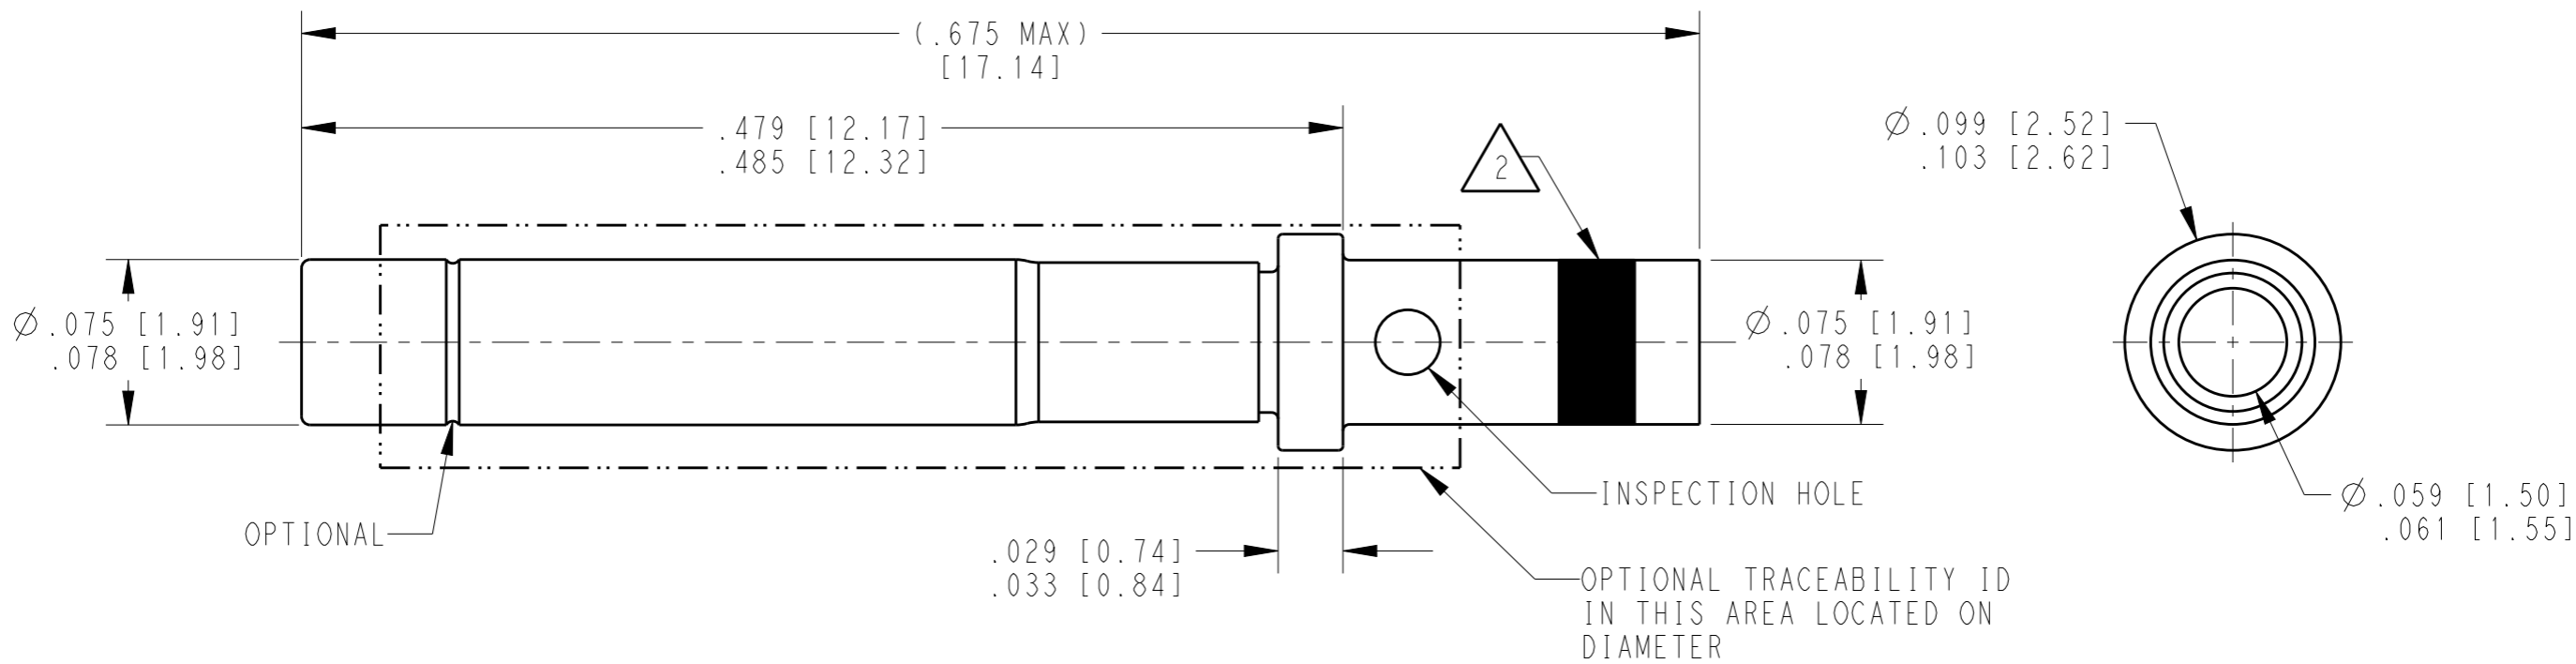

TE INTERNAL PN	DEUTSCH PN	PLATING
0462-005-2031	0462-005-2031	GOLD
0462-005-20141	0462-005-20141	NICKEL
0462-005-20309	0462-005-20309	TIN

- (C2) 3. SEE APPLICATION SPECIFICATION 114-151004 FOR CRIMP TOOLS AND WIRE RANGE
- (2) SOCKET CONTACT IS IDENTIFIED BY A SINGE PURPLE STRIPE.
- (C2) 1. DELETED.

NOTES: UNLESS OTHERWISE SPECIFIED

THIS DRAWING IS A CONTROLLED DOCUMENT.		DWN D. MEYER 14SEP2007	TE TE Connectivity	
DIMENSIONS: INCHES [mm]		CHK D. MEYER 23JAN2012		
TOLERANCES UNLESS OTHERWISE SPECIFIED:		APVD R. REED 03FEB2012	NAME CONTACT SOCKET SIZE 20	
0 PLC ±		PRODUCT SPEC 108-151004	SIZE A3	
1 PLC ±		APPLICATION SPEC 114-151004	CAGE CODE 4AFU8	DRAWING NO 0462-005-20XX
2 PLC ±		WEIGHT 0.26g	RESTRICTED TO -	
3 PLC ±		CUSTOMER DRAWING	SCALE 12:1	
4 PLC ±			SHEET 1 OF 1	
ANGLES ±			REV C2	
FINISH				