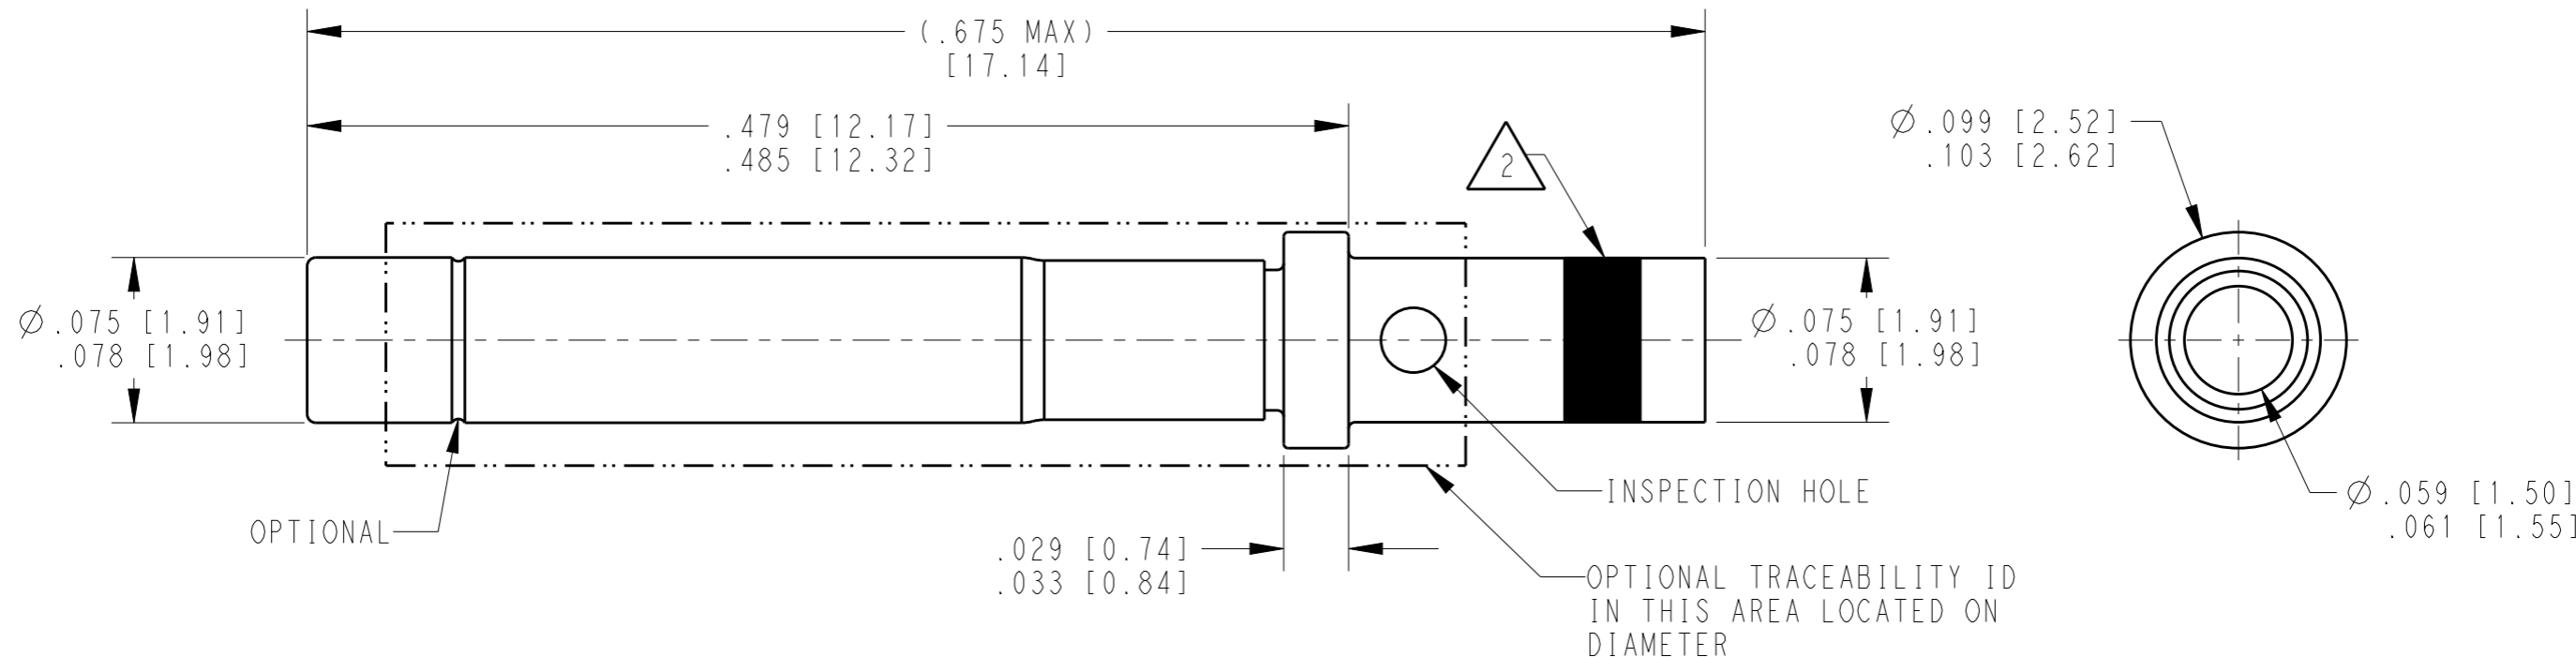

TE INTERNAL PN	DEUTSCH PN	PLATING
0462-005-2031	0462-005-2031	GOLD
0462-005-20141	0462-005-20141	NICKEL
0462-005-20309	0462-005-20309	TIN

- (C2) 3. SEE APPLICATION SPECIFICATION 114-151004 FOR CRIMP TOOLS AND WIRE RANGE
- (2) SOCKET CONTACT IS IDENTIFIED BY A SINGE PURPLE STRIPE.
- (C2) 1. DELETED.

NOTES: UNLESS OTHERWISE SPECIFIED

THIS DRAWING IS A CONTROLLED DOCUMENT.		DWN D. MEYER 14SEP2007		
DIMENSIONS: INCHES [mm]		CHK D. MEYER 23JAN2012		
TOLERANCES UNLESS OTHERWISE SPECIFIED:		APVD R. REED 03FEB2012	NAME CONTACT SOCKET SIZE 20	
0 PLC ±		PRODUCT SPEC 108-151004	SIZE A3	
1 PLC ±		APPLICATION SPEC 114-151004	CAGE CODE 4AFU8	DRAWING NO C=0462-005-20XX
2 PLC ±		WEIGHT 0.26g	RESTRICTED TO -	
3 PLC ±		CUSTOMER DRAWING	SCALE 12:1	SHEET 1 OF 1
4 PLC ±			REV C2	
ANGLES ±				
FINISH				
MATERIAL				