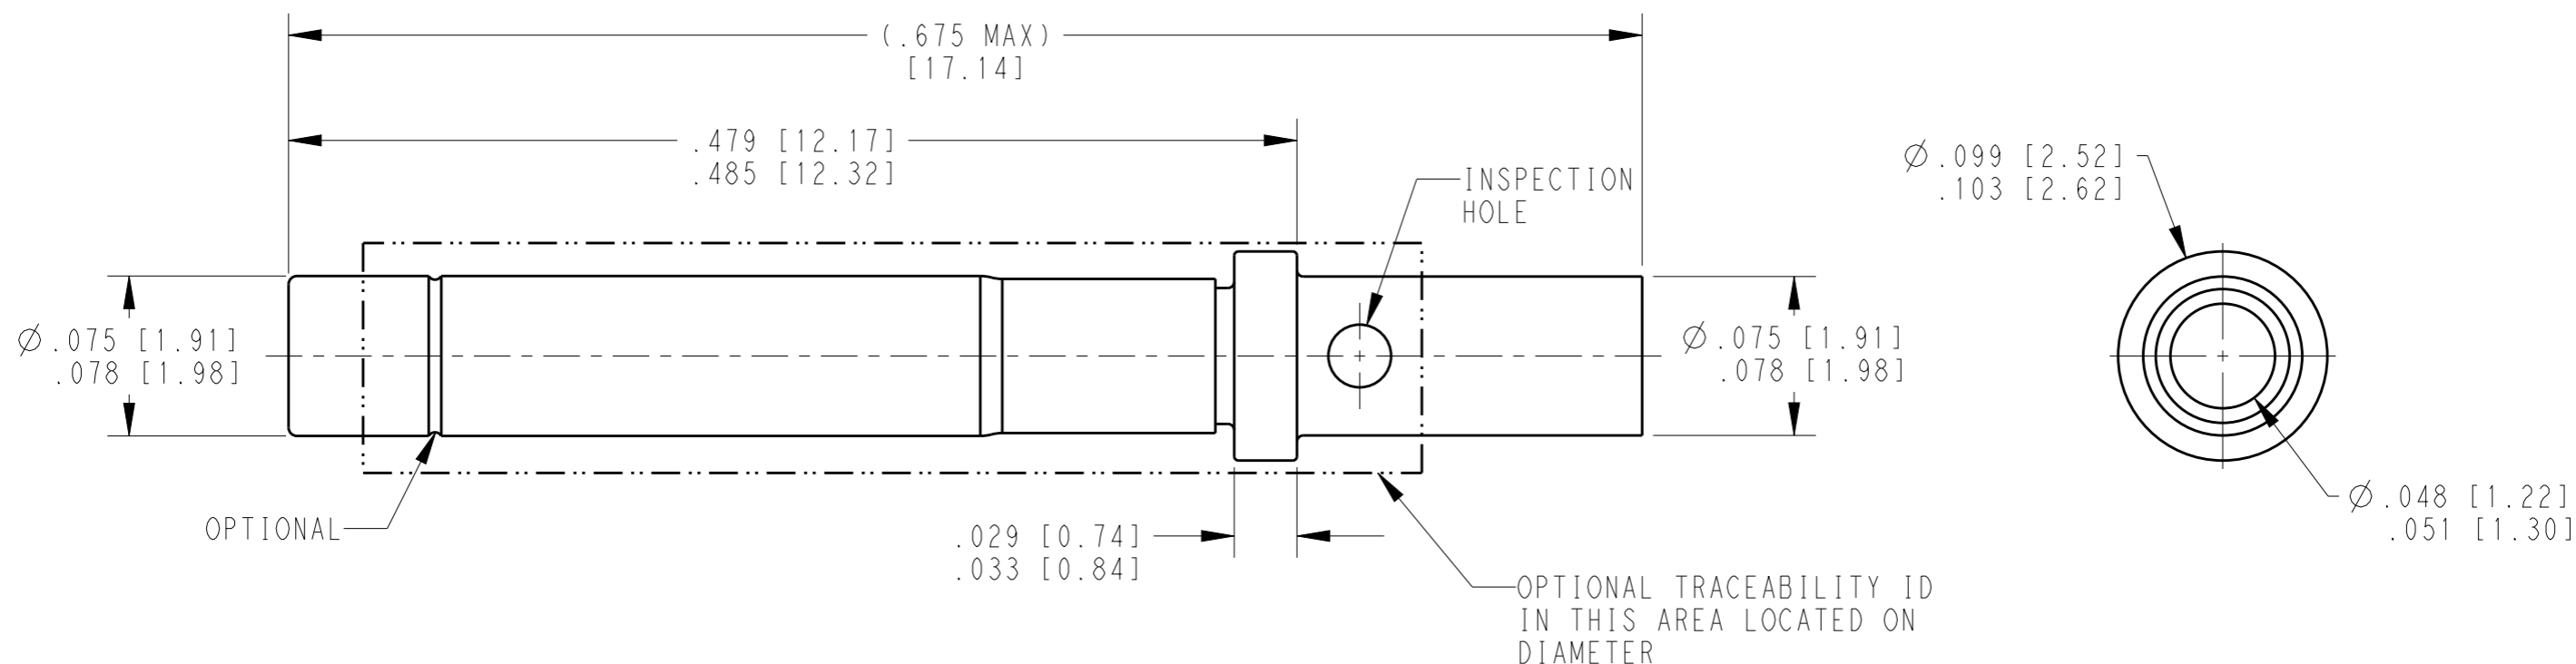

TE INTERNAL PN	DEUTSCH PN	PLATING
0462-201-2031	0462-201-2031	GOLD
0462-201-20141	0462-201-20141	NICKEL
0462-201-20309	0462-201-20309	TIN

(C2) 1. SEE APPLICATION SPECIFICATION 114-151004 FOR CRIMP TOOLS AND WIRE RANGE

NOTES: UNLESS OTHERWISE SPECIFIED

THIS DRAWING IS A CONTROLLED DOCUMENT.		DWN D. MEYER 16APR1999														
DIMENSIONS: INCHES [mm]		CHK D. MEYER 07DEC2011														
TOLERANCES UNLESS OTHERWISE SPECIFIED:		APVD R. REED 07DEC2011	NAME CONTACT SOCKET SIZE 20													
<table border="1"> <tr><td>0 PLC</td><td>±</td></tr> <tr><td>1 PLC</td><td>±</td></tr> <tr><td>2 PLC</td><td>±</td></tr> <tr><td>3 PLC</td><td>±</td></tr> <tr><td>4 PLC</td><td>±</td></tr> <tr><td>ANGLES</td><td>±</td></tr> </table>		0 PLC	±	1 PLC	±	2 PLC	±	3 PLC	±	4 PLC	±	ANGLES	±	PRODUCT SPEC 108-151004	SIZE A3	
0 PLC	±															
1 PLC	±															
2 PLC	±															
3 PLC	±															
4 PLC	±															
ANGLES	±															
MATERIAL		APPLICATION SPEC 114-151004	CAGE CODE 4AFU8	DRAWING NO 0462-201-20XX												
FINISH		WEIGHT 0.27g	RESTRICTED TO -													
CUSTOMER DRAWING			SCALE 12:1	SHEET 1 OF 1												
REV C2																