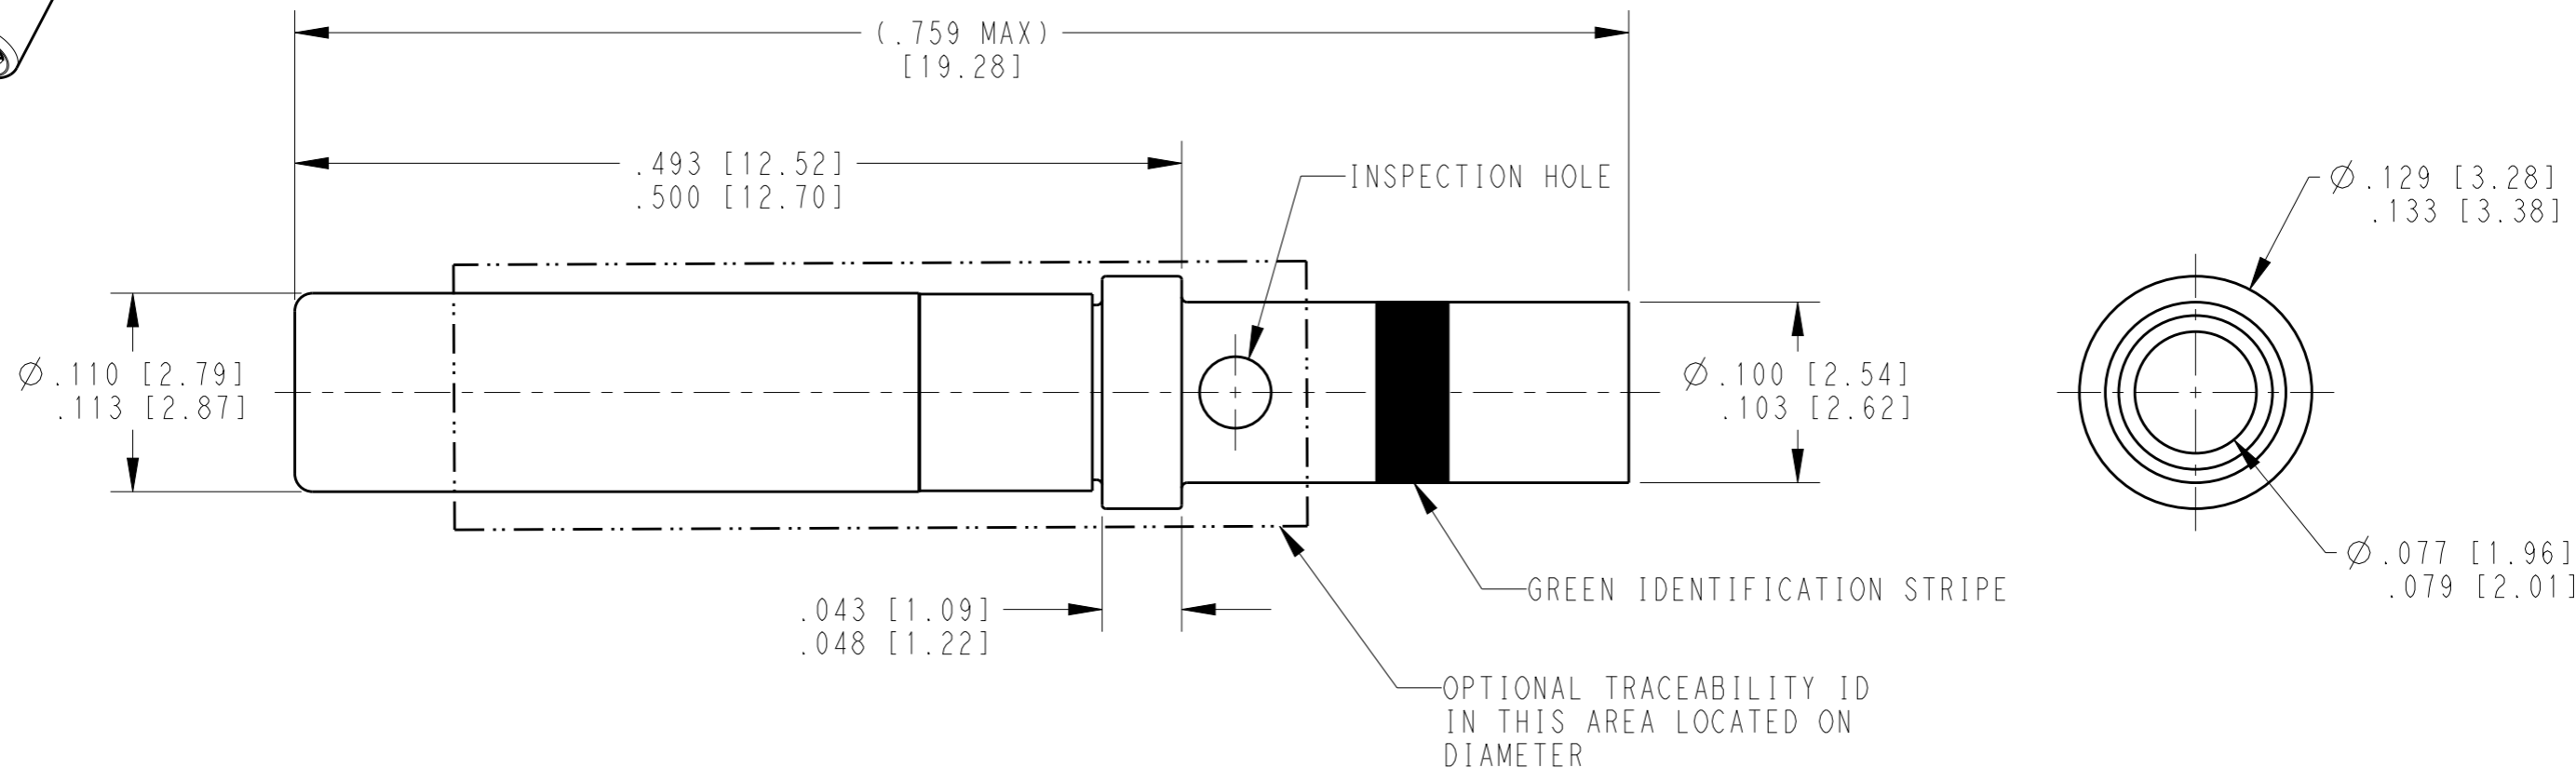

TE INTERNAL PN	DEUTSCH PN	PLATING
0462-209-16141	0462-209-16141	NICKEL
0462-209-1631	0462-209-1631	GOLD

THIS DRAWING IS A CONTROLLED DOCUMENT.		DWN 02OCT1999 D. SPENCER	TE TE Connectivity	
DIMENSIONS: INCHES [mm]		CHK 04OCT1999 M. GONZALES		
TOLERANCES UNLESS OTHERWISE SPECIFIED:		APVD 04OCT1999 R. REED	NAME CONTACT SOCKET SIZE 16	
0 PLC ± 1 PLC ± 2 PLC ± 3 PLC ± 4 PLC ± ANGLES ±		PRODUCT SPEC 108-151004	SIZE CAGE CODE DRAWING NO RESTRICTED TO	
MATERIAL		APPLICATION SPEC 114-151004	A3 4AFU8 ©=0462-209-16XX -	
FINISH		WEIGHT 0.60g	SCALE 10:1 SHEET 1 OF 1 REV C1	
CUSTOMER DRAWING				

(C1) 1. SEE APPLICATION SPECIFICATION 114-151004 FOR CRIMP TOOLS AND WIRE RANGE.

NOTES:

X-ON Electronics

Largest Supplier of Electrical and Electronic Components

Click to view similar products for [Automotive Connectors](#) category: