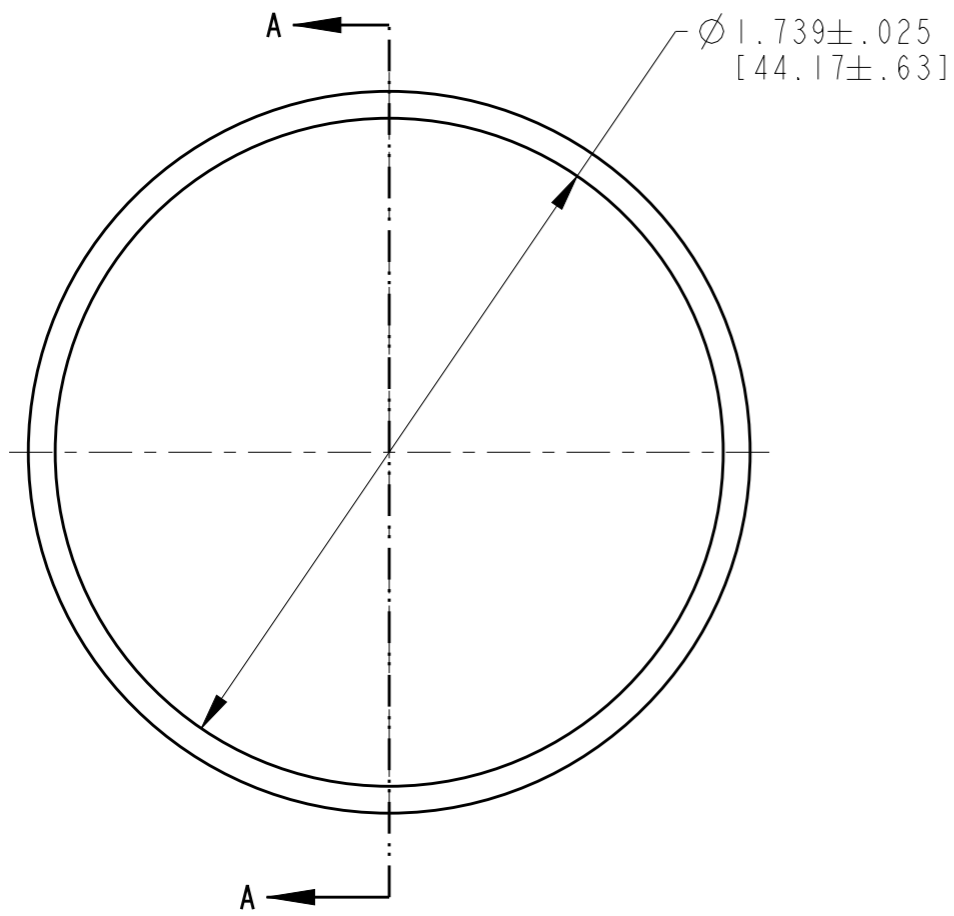

REVISIONS					
P	LTR	DESCRIPTION	DATE	DWN	APVD
	A	INITIAL RELEASE	13APR2017	CM	DM
	A1	REVISED PER PCN E-18-012069	27JUL2018	AJ	DM

SECTION A-A

- 3. MATERIAL: SILICONE VMQ (RED-ORANGE)
- 2. O-RING SIZE 2-031 PER AS568
- 1. THIS O-RING MAY BE USED IN PLACE OF 9013-3-0401

NOTES: UNLESS OTHERWISE SPECIFIED

THIS DRAWING IS A CONTROLLED DOCUMENT.		DWN CHETHAN.M 13APR2017																					
DIMENSIONS: INCHES [mm]		CHK D.MEYER 15APR2017																					
TOLERANCES UNLESS OTHERWISE SPECIFIED:		APVD D.MEYER 15APR2017	NAME O-RING DRC SERIES																				
<table border="0"> <tr> <td>0 PLC</td> <td>±</td> <td></td> </tr> <tr> <td>1 PLC</td> <td>±</td> <td></td> </tr> <tr> <td>2 PLC</td> <td>±</td> <td></td> </tr> <tr> <td>3 PLC</td> <td>±.025</td> <td>[0.64]</td> </tr> <tr> <td>4 PLC</td> <td>±</td> <td></td> </tr> <tr> <td>ANGLES</td> <td></td> <td>±0°30'0"</td> </tr> </table>		0 PLC	±		1 PLC	±		2 PLC	±		3 PLC	±.025	[0.64]	4 PLC	±		ANGLES		±0°30'0"	PRODUCT SPEC -	RESTRICTED TO -		
0 PLC	±																						
1 PLC	±																						
2 PLC	±																						
3 PLC	±.025	[0.64]																					
4 PLC	±																						
ANGLES		±0°30'0"																					
MATERIAL -		APPLICATION SPEC -	SIZE A3	CAGE CODE 4AFU8	DRAWING NO C-0513-016-4001																		
FINISH -		WEIGHT -	SCALE 2:1		SHEET 1 OF 1																		
CUSTOMER DRAWING			REV A1																				