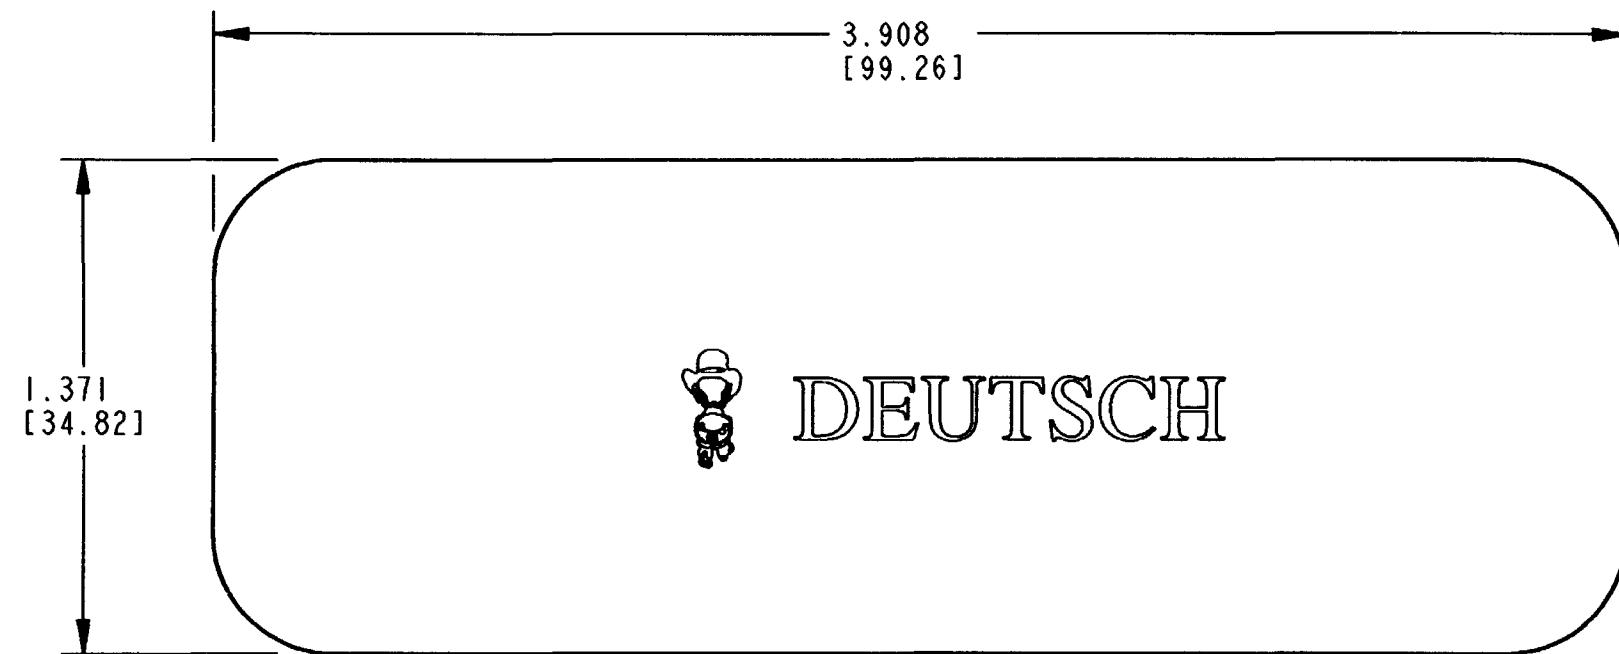

REV
NC 0515-007-7005

REVISIONS			
SYM	DESCRIPTION	DATE	APPROVED
NC	NEW RELEASE PER E.O. P18940	5-31-05	RDR

3D VIEW

4. MATERIAL: YELLOW PLASTIC
3. THIS DUST CAP FITS ON THE FOLLOWING CONNECTORS:
 DRC12-70P*(E/T)
 DRC13-70P*-**** (* = A,B,C,D KEYS)
 DRC14-70P* (**** = ALL MODIFICATIONS)
 CONSULT FACTORY FOR MODS.
2. DIMENSION TOLERANCE: $\pm .050$ [1.27].
1. DIMENSIONS ARE IN INCHES [mm].