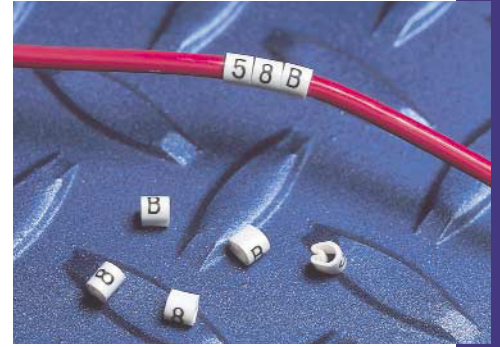

Pre-Marked Wire and Cable Markers

Z-Type Markers

Pre-Marked

Z-Type markers have a gusseted design that allows each marker to fit firmly over a wide range of cable diameters. Markers either come on reels or in loose packs. Applicator tools are also available to ease manual installation.

Ordering Information

1. Selections are based on the diameter of the wire. Use the order code tables to select the product order code. Order codes are determined by the color (standard colors are white and yellow), wire size, character printed on each marker (a single number, letter, or symbol is printed on a single marker), and the arrangement of the markers (markers come packed loose in boxes or stranded together on a spool). Entire quantity will contain the same number, letter, and character chosen.
2. An applicator tool is available for Size 5 (0.059 - 0.079) to assist in installation of small markers.
3. An 18 compartment selection box is also available for loose markers.
4. Color-coding is also available for markers 0-9. Colors correspond to the number printed on each marker. 0 = Black, 1 = Brown, 2 = Red, 3 = Orange, 4 = Yellow, 5 = Green, 6 = Blue, 7 = Violet, 8 = Gray, 9 = White
5. Example: If you have determined that your wire diameter is 0.080 inches, you need the number 5 printed on each marker, the marker color is to be white, and you want your markers arranged on a spool, your part number would be: 05813905
6. Check with your Tyco Electronics representative for delivery information.