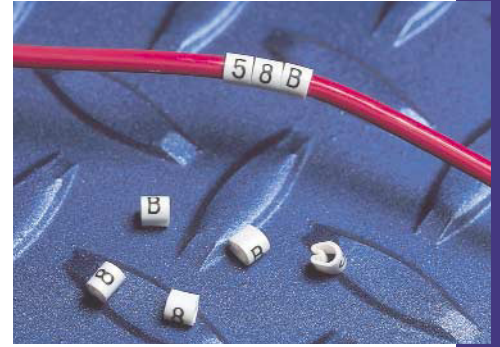

Pre-Marked Wire and Cable Markers

# Z-Type Markers

Pre-Marked

Z-Type markers have a gusseted design that allows each marker to fit firmly over a wide range of cable diameters. Markers either come on reels or in loose packs. Applicator tools are also available to ease manual installation.

### Ordering Information

1. Selections are based on the diameter of the wire. Use the order code tables to select the product order code. Order codes are determined by the color (standard colors are white and yellow), wire size, character printed on each marker (a single number, letter, or symbol is printed on a single marker), and the arrangement of the markers (markers come packed loose in boxes or stranded together on a spool). Entire quantity will contain the same number, letter, and character chosen.
2. An applicator tool is available for Size 5 (0.059 - 0.079) to assist in installation of small markers.
3. An 18 compartment selection box is also available for loose markers.
4. Color-coding is also available for markers 0-9. Colors correspond to the number printed on each marker. 0 = Black, 1 = Brown, 2 = Red, 3 = Orange, 4 = Yellow, 5 = Green, 6 = Blue, 7 = Violet, 8 = Gray, 9 = White
5. Example: If you have determined that your wire diameter is 0.080 inches, you need the number 5 printed on each marker, the marker color is to be white, and you want your markers arranged on a spool, your part number would be: 05813905
6. Check with your Tyco Electronics representative for delivery information.