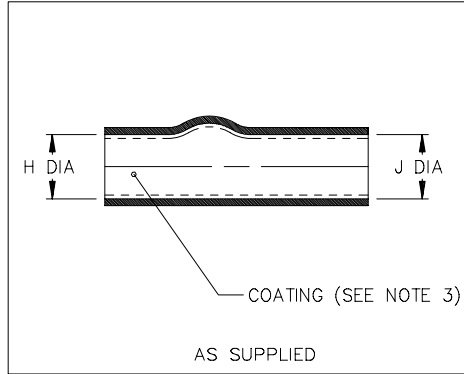

Thermofit[®] Molded Parts
 Specification Control Drawing
 Limited Distribution

Part Number : 221A011
 Description : Boot, 90°

NOTES

- All dimensions are in $\frac{\text{inches}}{\text{[millimeters]}}$
- Dimensions appearing in table are as follows:
 a - As Supplied
 b - After Unrestricted Recovery
- Coating is optional. As supplied dimensions appearing in table are for uncoated parts. When coating is added, entry diameters will be reduced by .06 max.

PART NUMBER	H		J		P ±10%	S ±10%	JO ±10%	W ±.03
	Min a	Max b	Min a	Max b				
	221A011	.86 [21,8]	.31 [7,8]	.86 [21,8]	.22 [5,6]	1.50 [38,1]	.81 [20,6]	.60 [15,2]

Raychem

RAYCHEM CORPORATION
 300 CONSTITUTION DRIVE
 MENLO PARK, CALIFORNIA 94025

Revision : B
 Date : 1/27/99

Part Number : 221A011
 Description : Boot, 90°

Thermofit[®] Molded Parts
 Specification Control Drawing
 Limited Distribution

Part Number : 221A011
 Description : Boot, 90°

COMPATABILITY CHART					
MATERIAL DASH NO.	MATERIAL DESCRIPTION	RT SPEC	COATING SLASH NO.	COATING S NO.	COATING DESCRIPTION
-50	Flexible VPB	RT-1313			
-51	Flexible EPB	RT-1321	/164	S-1124	Adhesive