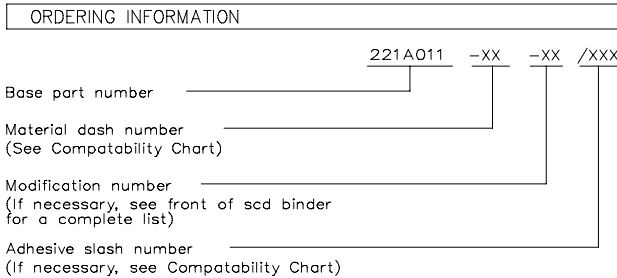

Thermofit[®] Molded Parts
 Specification Control Drawing
 Limited Distribution

Part Number : 221A011
 Description : Boot, 90°

NOTES

- All dimensions are in $\frac{\text{inches}}{\text{[millimeters]}}$
- Dimensions appearing in table are as follows:
 a - As Supplied
 b - After Unrestricted Recovery
- Coating is optional. As supplied dimensions appearing in table are for uncoated parts. When coating is added, entry diameters will be reduced by .06 max.

PART NUMBER	H		J		P ±10%	S ±10%	JO ±10%	W ±.03
	Min a	Max b	Min a	Max b				
	221A011	.86 [21,8]	.31 [7,8]	.86 [21,8]	.22 [5,6]	1.50 [38,1]	.81 [20,6]	.60 [15,2]

Raychem

RAYCHEM CORPORATION
 300 CONSTITUTION DRIVE
 MENLO PARK, CALIFORNIA 94025

Revision : B
 Date : 1/27/99

Part Number : 221A011
 Description : Boot, 90°

Thermofit[®] Molded Parts
 Specification Control Drawing
 Limited Distribution

Part Number : 221A011
 Description : Boot, 90°

COMPATABILITY CHART					
MATERIAL DASH NO.	MATERIAL DESCRIPTION	RT SPEC	COATING SLASH NO.	COATING S NO.	COATING DESCRIPTION
-50	Flexible VPB	RT-1313			
-51	Flexible EPB	RT-1321	/164	S-1124	Adhesive