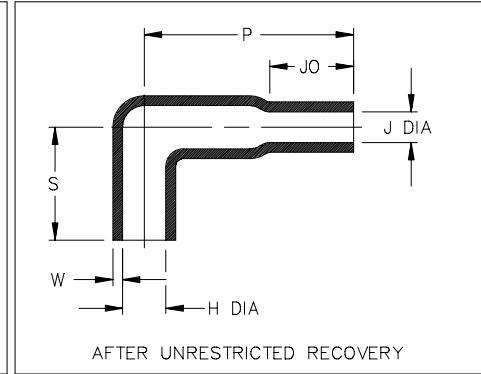

Thermofit[®] Molded Parts
 Specification Control Drawing
 Limited Distribution

Part Number : 221A011
 Description : Boot, 90°

NOTES

- All dimensions are in $\frac{\text{inches}}{\text{[millimeters]}}$
- Dimensions appearing in table are as follows:
 a - As Supplied
 b - After Unrestricted Recovery
- Coating is optional. As supplied dimensions appearing in table are for uncoated parts. When coating is added, entry diameters will be reduced by .06 max.

PART NUMBER	H		J		P ±10%	S ±10%	JO ±10%	W ±.03
	Min a	Max b	Min a	Max b				
	221A011	.86 [21,8]	.31 [7,8]	.86 [21,8]	.22 [5,6]	1.50 [38,1]	.81 [20,6]	.60 [15,2]

Raychem

RAYCHEM CORPORATION
 300 CONSTITUTION DRIVE
 MENLO PARK, CALIFORNIA 94025

Revision : B
 Date : 1/27/99

Part Number : 221A011
 Description : Boot, 90°

Thermofit[®] Molded Parts
 Specification Control Drawing
 Limited Distribution

Part Number : 221A011
 Description : Boot, 90°

COMPATABILITY CHART					
MATERIAL DASH NO.	MATERIAL DESCRIPTION	RT SPEC	COATING SLASH NO.	COATING S NO.	COATING DESCRIPTION
-50	Flexible VPB	RT-1313			
-51	Flexible EPB	RT-1321	/164	S-1124	Adhesive