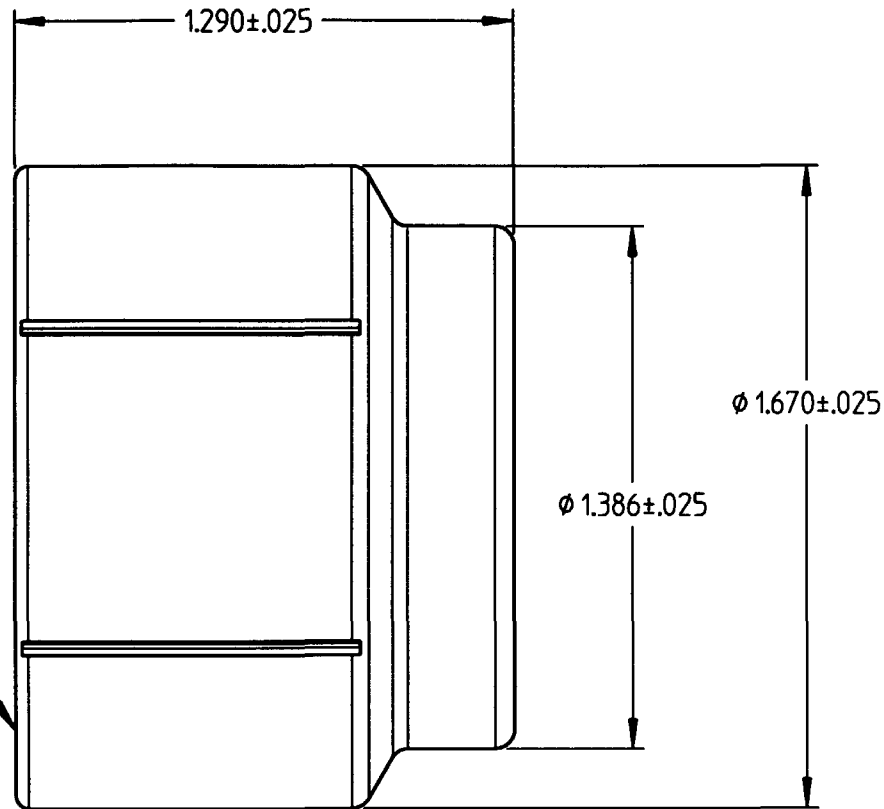

INTERNAL THREAD
 1.4375-18 UNEF 2B

- ALL DIMENSIONS ARE IN INCHES UNLESS OTHERWISE SPECIFIED.
- MATERIAL: HIGH GRADE PLASTIC (BLACK).
- COUPLING NUT IS FOR 19 MM SPLIT CONVOLUTED TUBING.
- ALLISON PART NUMBER WTA10-24-01/19 REF.