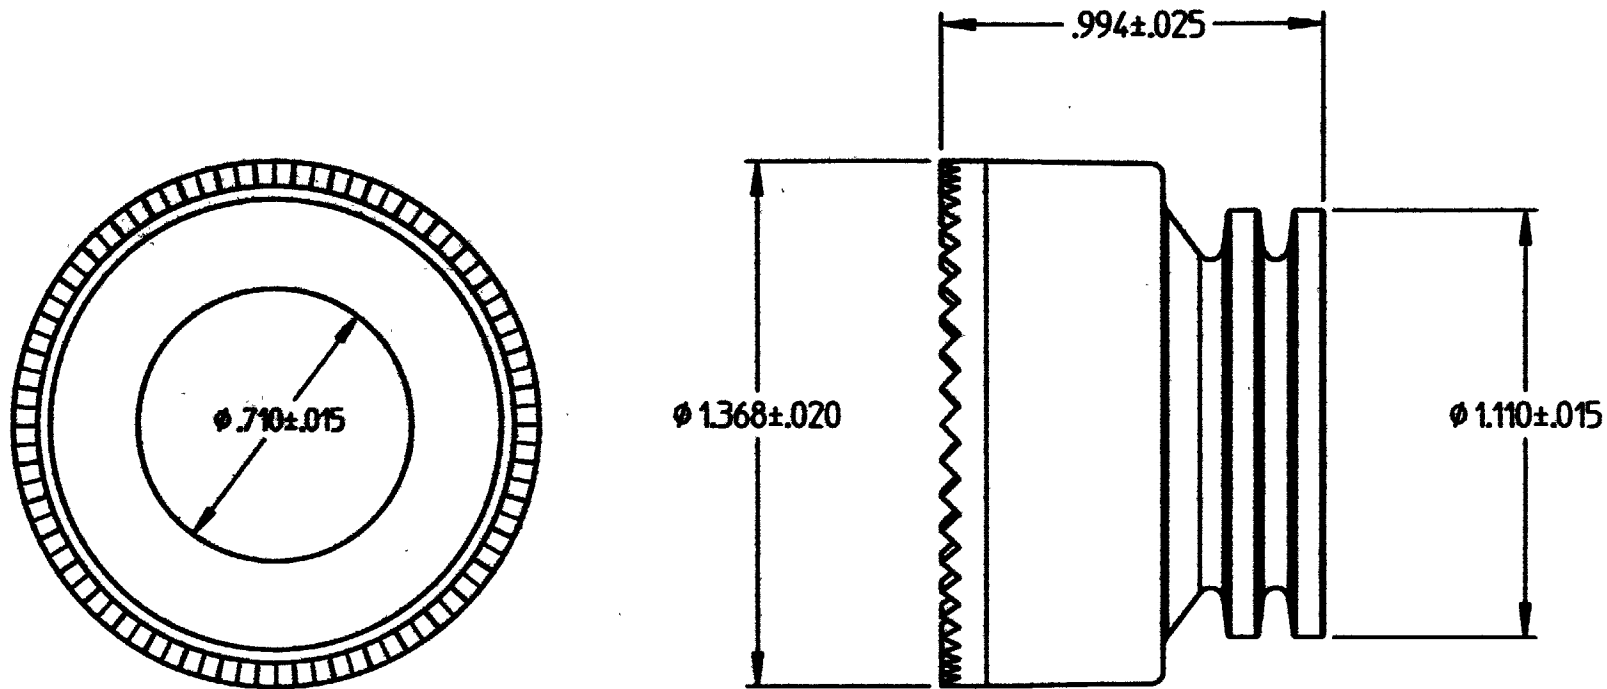

4. ALLISON PART NUMBER WTA10-24-02/22 REF.
3. FOLLOWER IS FOR 22 MM SPLIT CONVOLUTED TUBING.
2. MATERIAL: HIGH GRADE PLASTIC (BLACK).
1. ALL DIMENSIONS ARE IN INCHES UNLESS OTHERWISE SPECIFIED.

| SIGNATURE & DATE | |
|------------------|------------------|
| DR | R. GROSS 11-1-94 |
| CHK | JP 11-9-94 |
| FE | R. Doss 11-1-94 |
| APPD | AGP |
| SCALE | NONE 1/1 |

FOLLOWER
 ALLISON WTA10-24-00/22
 BACKSHELL SYSTEM
 SIZE 24
 FOR 22 MM TUBING
 ENVELOPE

| | |
|--|---------------|
| CP | |
| DEUTSCH | |
| ENGINEERED CONNECTING DEVICES | |
| 5733 N. Miller Ave. Hayward, California | |
| A | 0818-202-2401 |
| CODE | SHEET 1 OF 1 |