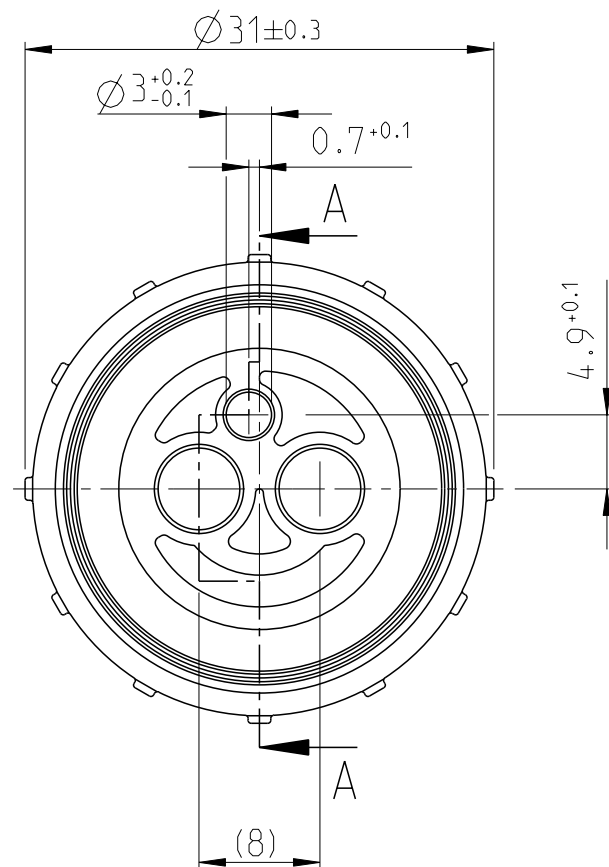

NOTES:

- 1 TRADEMARK PER SPEC. 115-19030-3
- 2 TE-IDENTIFICATION NUMBER ACC. DIN 1451 MITTLESCHR. HEIGHT 1.2
- 3 TE-MOLD IDENTIFICATION NUMBER
- 4 CAVITY FOR;
 - 1. 4mm. SOCKET CONTACT WIRE SIZE 0.5-4mm² SEE DRAWING NR.962952-1 NR.962954-1 NR.962956-1
 - 2. SCAT SEE DRAWING NR.963243-1 NR.963244-1
- 5 SEAL BONDED IN INSERT.

-1 AS SHOWN
-2 WITHOUT NUT 100295-1

PBT	NUT M27	BLACK	100295-1	3
SILICON RUBBER	SEALING RING	BLACK	100293-1	2
PBT	2-POS. HOUSING	BLACK	100288-1	1
MATERIAL	DESCRIPTION	COLOUR/FINISH	PART NO	ITEM

THIS DRAWING IS A CONTROLLED DOCUMENT.		DWN J.V.LIEMPT 10FEB1992			
DIMENSIONS: mm		CHK R.O.T.BERG			NAME
TOLERANCES UNLESS OTHERWISE SPECIFIED:		APVD L.V.SOEST			ASSY 2 POS. HOUSING FOR 4mm. SOCKET CONTACT M27 VERSION
0 PLC ± 1 PLC ±0.2 2 PLC ±0.02 3 PLC ±0.005 4 PLC ± ANGLES ±°		PRODUCT SPEC			SIZE
MATERIAL -		FINISH -	APPLICATION SPEC	CAGE CODE	
		WEIGHT -		DRAWING NO	
				RESTRICTED TO	
				SCALE	
				SHEET	
				OF	
				REV	
				D2	