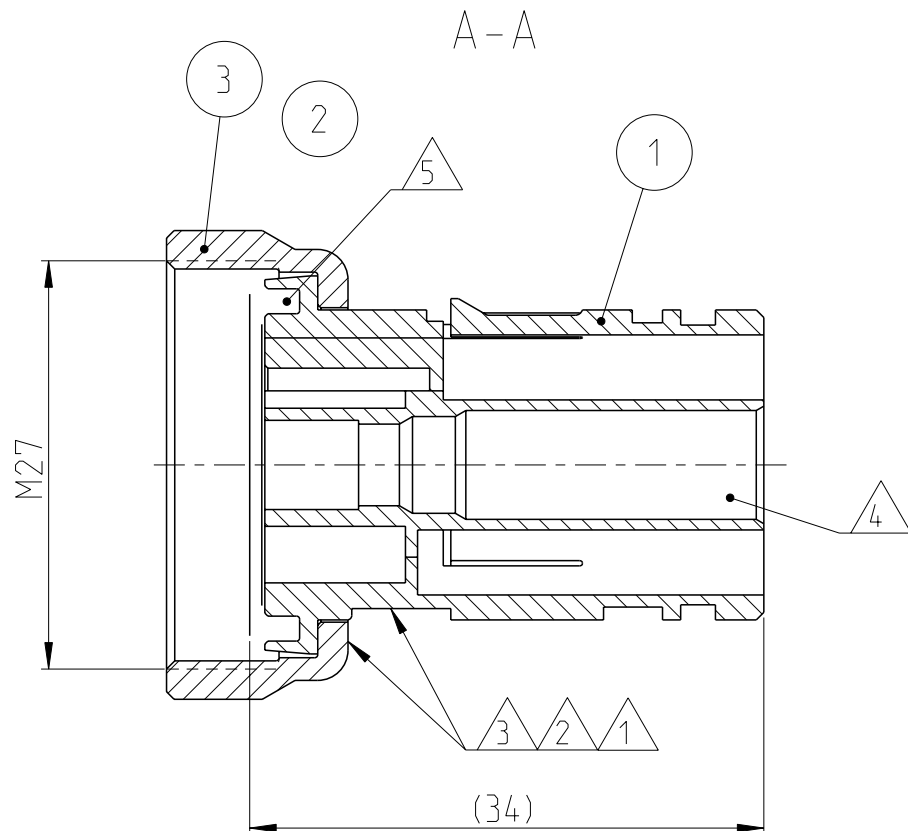

NOTES:

- 1 TRADEMARK PER SPEC. 115-19030-3
- 2 TE-IDENTIFICATION NUMBER ACC. DIN 1451 MITTLESCHR. HEIGHT 1.2
- 3 TE-MOLD IDENTIFICATION NUMBER
- 4 CAVITY FOR;
 - 1. 4mm. SOCKET CONTACT WIRE SIZE 0.5-4mm² SEE DRAWING NR.962952-1 NR.962954-1 NR.962956-1
 - 2. SCAT SEE DRAWING NR.963243-1 NR.963244-1
- 5 SEAL BONDED IN INSERT.

-1 AS SHOWN
-2 WITHOUT NUT 100295-1

PBT	NUT M27	BLACK	100295-1	3
SILICON RUBBER	SEALING RING	BLACK	100293-1	2
PBT	2-POS. HOUSING	BLACK	100288-1	1
MATERIAL	DESCRIPTION	COLOUR/FINISH	PART NO	ITEM

THIS DRAWING IS A CONTROLLED DOCUMENT.		DWN J.V.LIEMPT 10FEB1992			
DIMENSIONS: mm		CHK R.O.T.BERG			NAME
TOLERANCES UNLESS OTHERWISE SPECIFIED:		APVD L.V.SOEST			ASSY 2 POS. HOUSING FOR 4mm. SOCKET CONTACT M27 VERSION
0 PLC ± 1 PLC ±0.2 2 PLC ±0.02 3 PLC ±0.005 4 PLC ± ANGLES ±°		PRODUCT SPEC			SIZE
MATERIAL -		FINISH -	APPLICATION SPEC	CAGE CODE	
		WEIGHT -		DRAWING NO	
				RESTRICTED TO	
				SCALE	
				SHEET	
				OF	
				REV	
				D2	