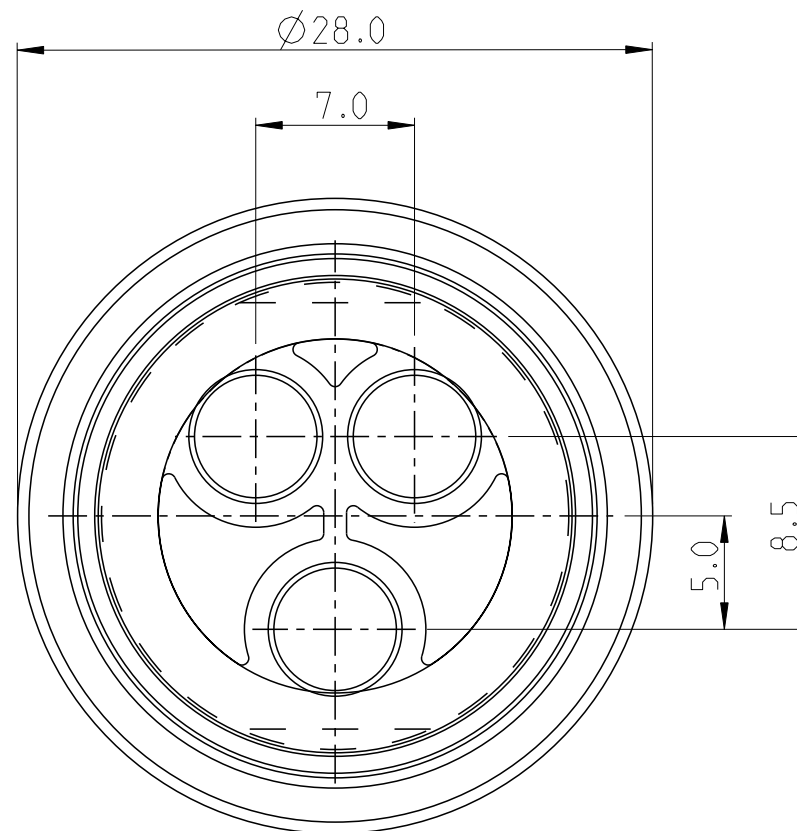

NOTES:

- 1 TE-TRADEMARK PER SPEC.
- 2 TE-IDENTIFICATION NUMBER ACC. DIN 1451 MITTLESCHR. HEIGHT 1.2
- 3 TE-MOLD IDENTIFICATION NUMBER
- 4 CAVITY FOR:
 - 1 4mm. SOCKET CONTACT WIRE SIZE 0.5-4mm² SEE DRAWING NR. 962952-1 NR. 962954-1 NR. 962956-1
 - 2 SCAT SEE DRAWING NR. 963243-1 NR. 963244-1
- 5 SEAL BONDED IN INSERT.

-1 AS SHOWN

BRASS	NUT M24	BRASS	100296-1	3
SILICON RUBBER	SEALING RING	BLACK	100294-1	2
PBT	3-POS. HOUSING	BLACK	100289-1	1
MATERIAL	DESCRIPTION	COLOUR/FINISH ^(B1)	PART NUMBER	ITEM

THIS DRAWING IS A CONTROLLED DOCUMENT.		DWN J.v.LIEMPT 01JAN2001	TE Connectivity NAME ASSY 3 POS HOUSING FOR 4mm. SOCKET CONTACT M24 VERSION					
DIMENSIONS: mm		CHK R.o.t.BERG. 01JAN2001						
		APVD L.v.SOEST. 01JAN2001						
TOLERANCES UNLESS OTHERWISE SPECIFIED:		PRODUCT SPEC						
0 PLC ± 1 PLC ±0.2 2 PLC ±0.02 3 PLC ±0.005 4 PLC ± ANGLES ±°		APPLICATION SPEC	SIZE A3	CAGE CODE 00779	DRAWING NO C=100285	RESTRICTED TO -		
MATERIAL -		FINISH -	WEIGHT -	CUSTOMER DRAWING		SCALE 5:1	SHEET 1 OF 1	REV B1