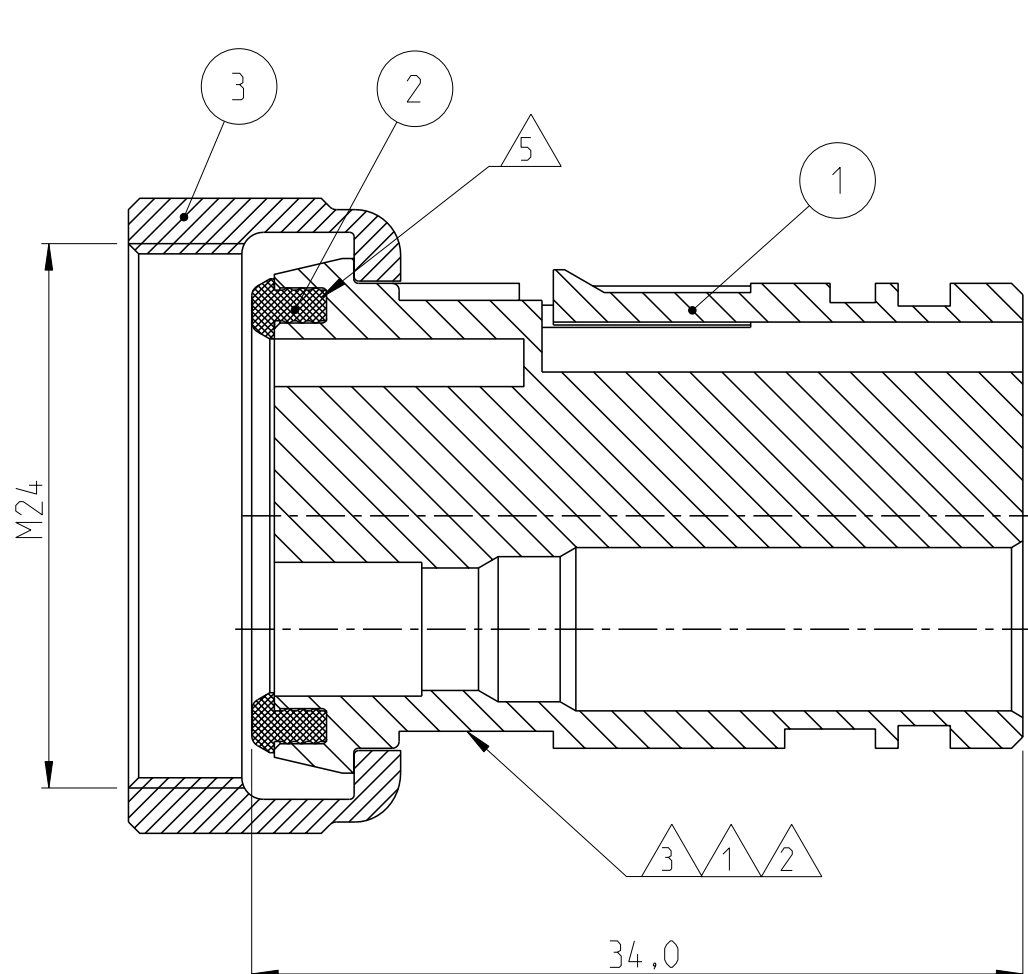

NOTES:

- 1 TE-TRADEMARK PER SPEC.
- 2 TE-IDENTIFICATION NUMBER ACC. DIN 1451 MITTLESCHR. HEIGHT 1.2
- 3 TE-MOLD IDENTIFICATION NUMBER
- 4 CAVITY FOR:
 - 1 4mm. SOCKET CONTACT WIRE SIZE 0.5-4mm² SEE DRAWING NR. 962952-1 NR. 962954-1 NR. 962956-1
 - 2 SCAT SEE DRAWING NR. 963243-1 NR. 963244-1
- 5 SEAL BONDED IN INSERT.

-1 AS SHOWN

BRASS	NUT M24	BRASS	100296-1	3
SILICON RUBBER	SEALING RING	BLACK	100294-1	2
PBT	3-POS. HOUSING	BLACK	100289-1	1
MATERIAL	DESCRIPTION	COLOUR/FINISH ^(B1)	PART NUMBER	ITEM

THIS DRAWING IS A CONTROLLED DOCUMENT.		DWN J.v.LIEMPT 01JAN2001	TE Connectivity NAME ASSY 3 POS HOUSING FOR 4mm. SOCKET CONTACT M24 VERSION					
DIMENSIONS: mm		CHK R.o.t.BERG. 01JAN2001						
		APVD L.v.SOEST. 01JAN2001						
TOLERANCES UNLESS OTHERWISE SPECIFIED:		PRODUCT SPEC						
0 PLC ± 1 PLC ±0.2 2 PLC ±0.02 3 PLC ±0.005 4 PLC ± ANGLES ±°		APPLICATION SPEC	SIZE A3	CAGE CODE 00779	DRAWING NO C=100285	RESTRICTED TO -		
MATERIAL -		FINISH -	WEIGHT -	CUSTOMER DRAWING		SCALE 5:1	SHEET 1 OF 1	REV B1