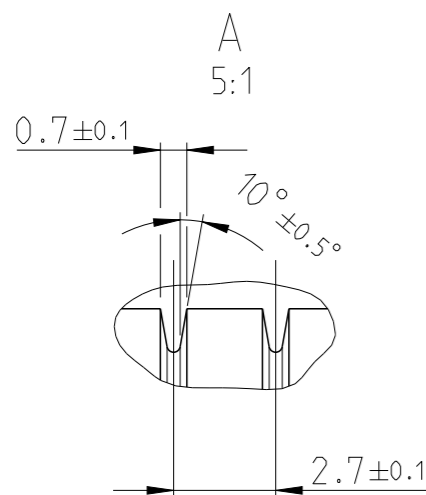

P	LTR	DESCRIPTION	DATE	DWN	APVD
B		EH-1312-95	02NOV1995	DK	JJ
C		EH-0589-96	22MAY1996	JZ	JJ
C1		ECR-11-019959	02NOV2011	GN	GB
C2		ECR-20-010975	04AUG2020	SCK	MN

NOTES:

- 1 TRADEMARK PER SPEC. 115-19030-3
- 2 TE-IDENTIFICATION NUMBER ACC. DIN 1451 MITTLESCHRIFT, HEIGHT 1.2
- 3 TE-MOLD IDENTIFICATION NUMBER.
- 4 MATERIAL: PBT
COLOR : BLACK

THIS DRAWING IS A CONTROLLED DOCUMENT.

MATERIAL
PBT

DIMENSIONS:		TOLERANCES UNLESS OTHERWISE SPECIFIED:	
mm			
0 PLC	±		
1 PLC	±	±0.1	
2 PLC	±	±0.05	
3 PLC	±		
4 PLC	±		
ANGLES		±0°.30'	
FINISH			

DWN	J.V.LIEMPT	10FEB1992
CHK	R.O.T.BERG	25FEB1992
APVD	L.V.SOEST	25FEB1992
PRODUCT SPEC		
APPLICATION SPEC		
WEIGHT		

NAME
ADAPTER 180 DEG
M24/M27 INSERT

SIZE	CAGE CODE	DRAWING NO	RESTRICTED TO
A3	00779	C=100292	

CUSTOMER DRAWING SCALE 2:1 SHEET 1 OF 1 REV C2

C2	100292-1	B
	PART NUMBER	REV.

X-ON Electronics

Largest Supplier of Electrical and Electronic Components