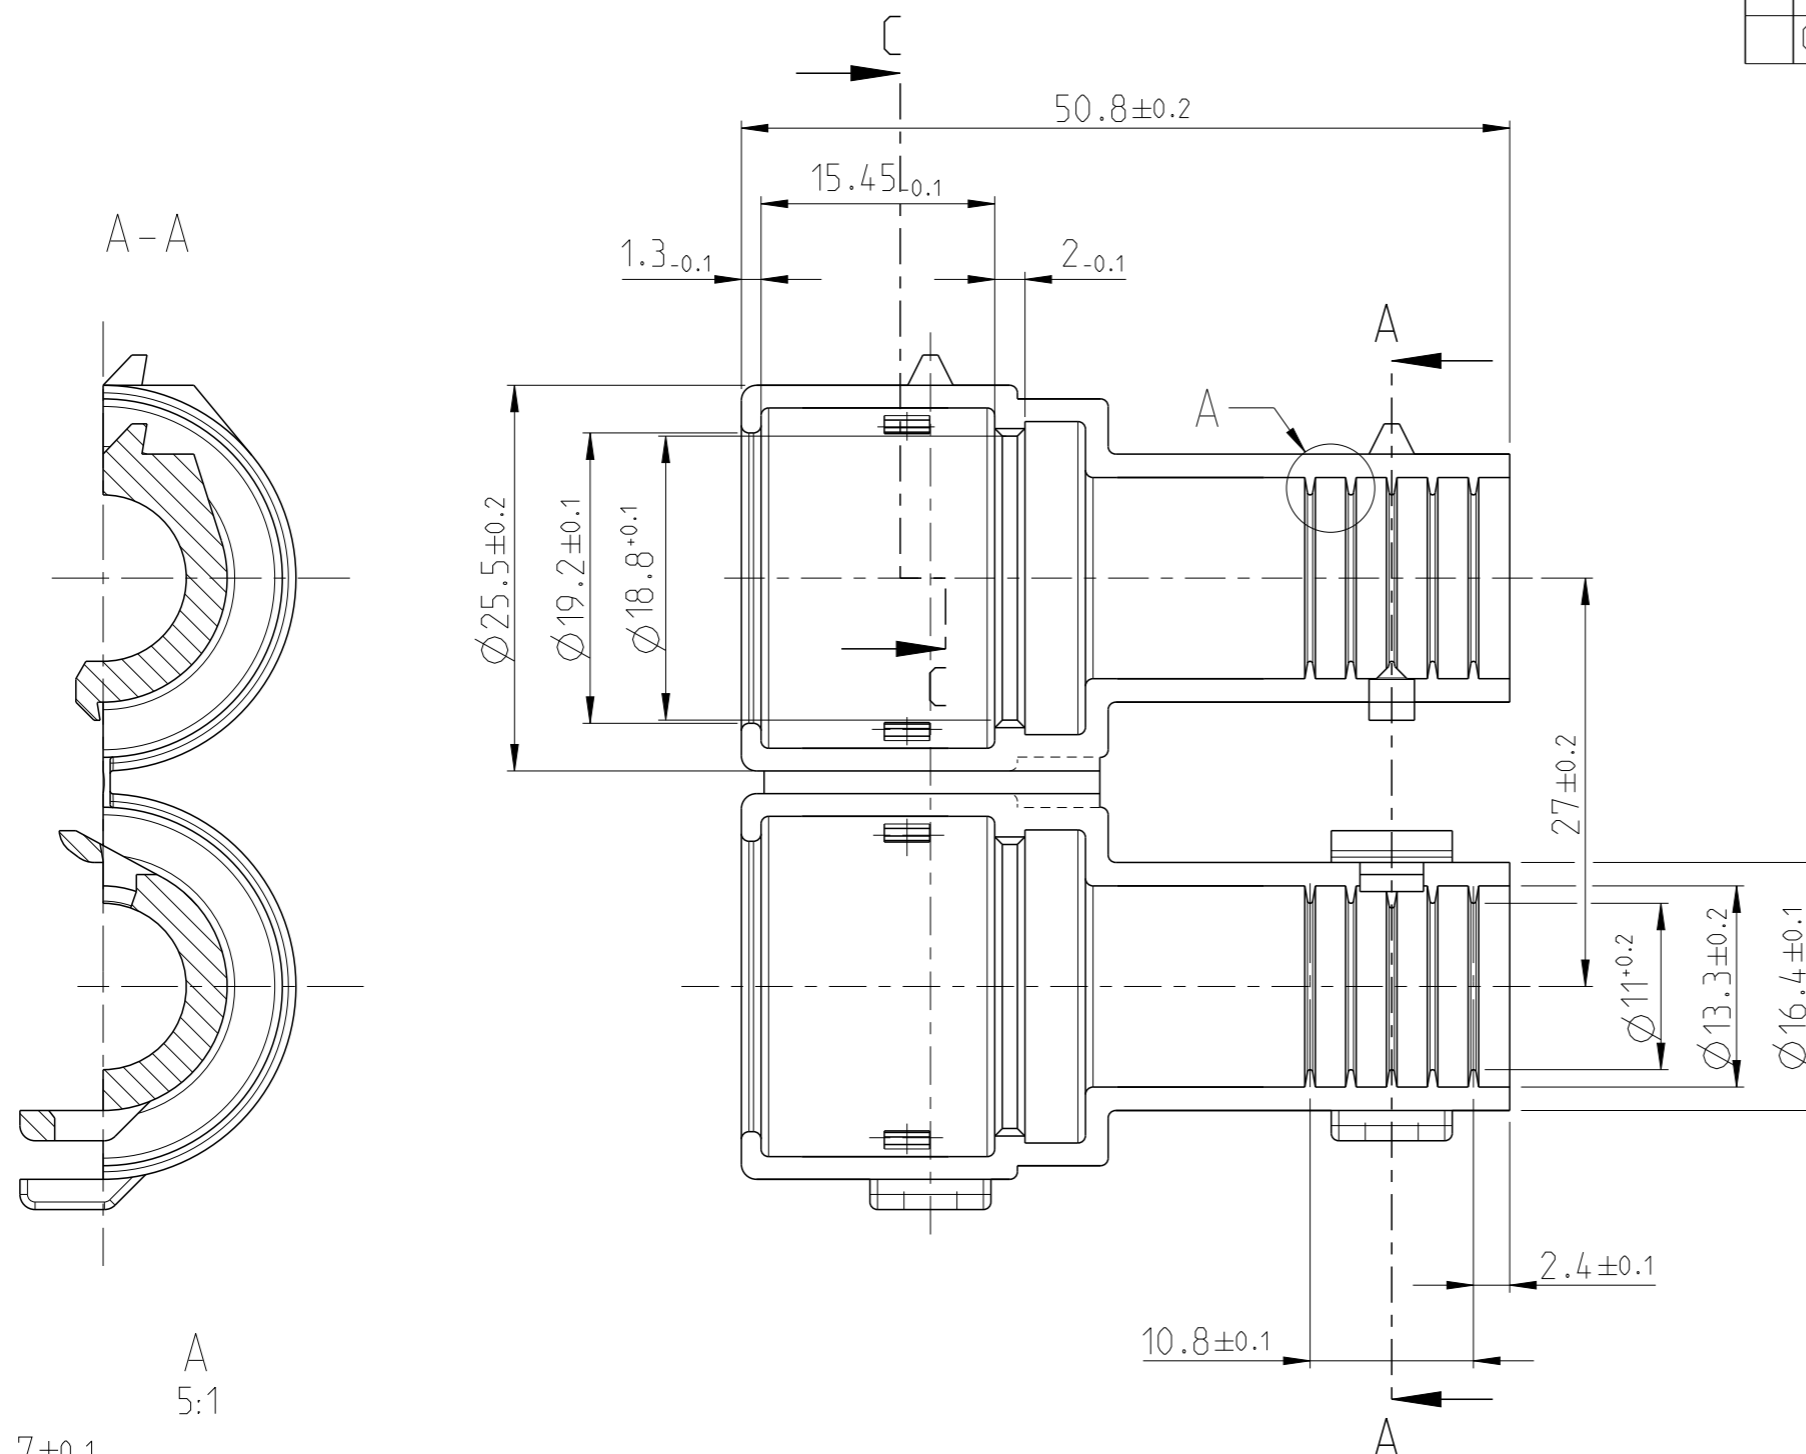

P	LTR	DESCRIPTION	DATE	DWN	APVD
B		EH-1312-95	02NOV1995	DK	JJ
C		EH-0589-96	22MAY1996	JZ	JJ
C1		ECR-11-019959	02NOV2011	GN	GB
C2		ECR-20-010975	04AUG2020	SCK	MN

NOTES:

- 1 TRADEMARK PER SPEC. 115-19030-3
- 2 TE-IDENTIFICATION NUMBER ACC. DIN 1451 MITTLESCHRIFT, HEIGHT 1.2
- 3 TE-MOLD IDENTIFICATION NUMBER.
- 4 MATERIAL: PBT
COLOR : BLACK

THIS DRAWING IS A CONTROLLED DOCUMENT.

MATERIAL
PBT

DIMENSIONS:		TOLERANCES UNLESS OTHERWISE SPECIFIED:	
mm			
0 PLC	±		
1 PLC	±	±0.1	
2 PLC	±	±0.05	
3 PLC	±		
4 PLC	±		
ANGLES		±0°.30'	
FINISH			

DWN	J.V.LIEMPT	10FEB1992
CHK	R.O.T.BERG	25FEB1992
APVD	L.V.SOEST	25FEB1992
PRODUCT SPEC		
APPLICATION SPEC		
WEIGHT		

NAME
ADAPTER 180 DEG
M24/M27 INSERT

SIZE	CAGE CODE	DRAWING NO	RESTRICTED TO
A3	00779	C=100292	

CUSTOMER DRAWING SCALE 2:1 SHEET 1 OF 1 REV C2

C2	100292-1	B
	PART NUMBER	REV.

X-ON Electronics

Largest Supplier of Electrical and Electronic Components