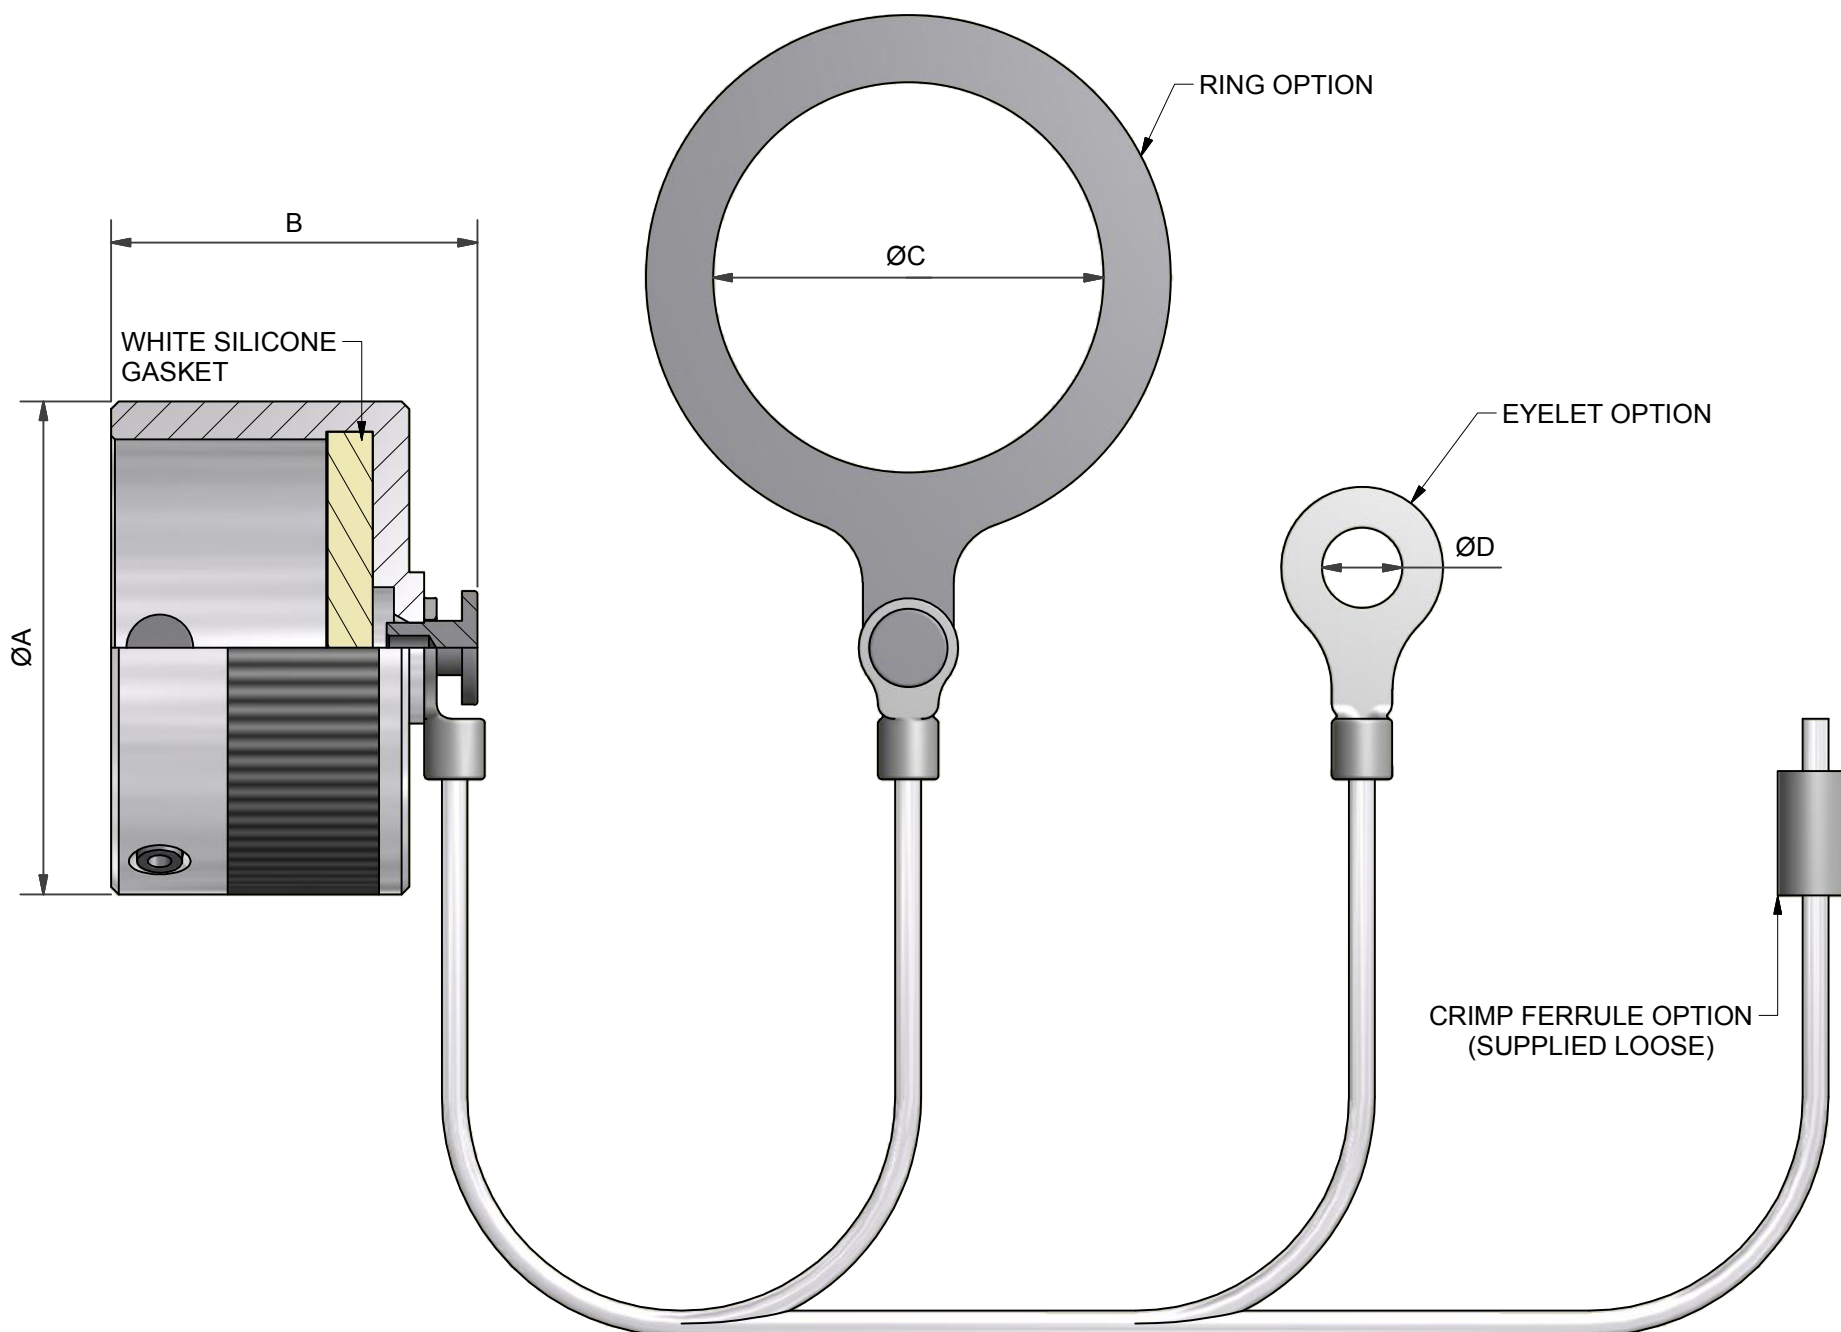

100P820S SERIES

PROTECTIVE COVER FOR RECEPTACLE

TO FIT TYPICAL CONNECTOR: MIL-DTL-5015 / VG95234

Visit our on-line catalogue or contact sales on www.polamco.com or sales@polamco.co.uk

EXAMPLE PART NUMBER	100P820S	-16	-1	- C	- WR	4	-16
SERIES							
SHELL SIZE (TABLE 1)							
MATERIAL (TABLE 5)							
PLATING (TABLE 5)							
LANYARD TYPE (TABLE 4)							
LANYARD LENGTH (IN INCHES)							
ATTACHMENT REF							
00 - NO EYELET OR RING							
01- 05 - EYELET REF. (SEE TABLE 2)							
10 - 36 - RING REF. (SEE TABLE 3)							
CF - SUPPLIED WITH CRIMP FERRULE							

DRAWING NOT TO SCALE
DIMENSIONS IN MM

NCAGE CODE U5792

100P820S SERIES

PROTECTIVE COVER FOR RECEPTACLE

TO FIT TYPICAL CONNECTOR: MIL-DTL-5015 / VG95234

Visit our on-line catalogue or contact sales on www.polamco.com or sales@polamco.co.uk

TABLE 1		
SHELL SIZE	A MAX	B MAX
10SL	23,3	22,5
12S	23,3	21,0
14S	29,6	22,5
16S	32,6	22,5
16	32,6	24,5
18	36,1	24,5
20	39,2	24,5
22	42,7	24,5
24	46,4	24,5
28	52,0	24,5
32	58,7	24,5
36	64,9	24,5
40	70,7	24,5

TABLE 2	
EYELET REF.	D DIA
01	3,2
02	3,7
03	4,3
04	5,3
05	6,4

TABLE 3	
RING REF.	C MAX
10	16,1
12	19,4
14	22,6
16	25,8
18	27,8
20	30,6
22	34,1
24	36,9
28	44,6
32	51,2
36	57,5

TABLE 4	
LANYARD TYPE	DESCRIPTION
WR	NYLON COVERED STAINLESS STEEL WIRE ROPE
TC	TEFLON COVERED STAINLESS STEEL WIRE ROPE
R	OLIVE DRAB CORD
BK	BLACK CORD
LC	STAINLESS STEEL LINK CHAIN