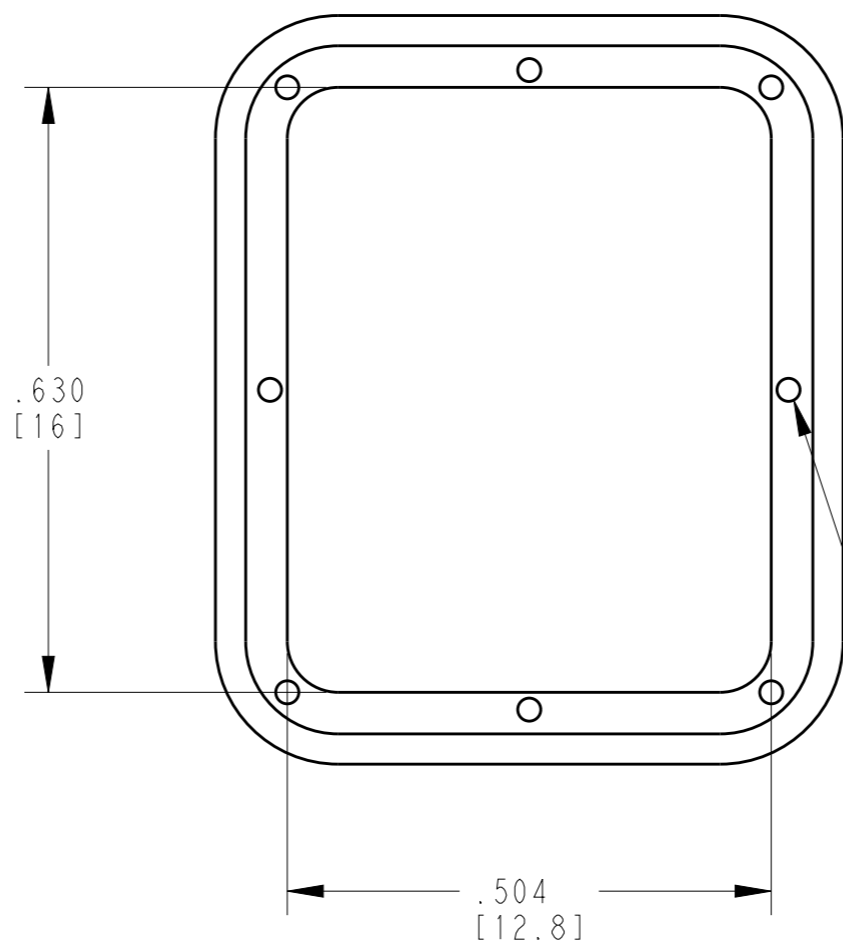

OPTIONAL FEATURE

TE INTERNAL PN	DEUTSCH PN
1010-007-0806	1010-007-0806

THIS DRAWING IS A CONTROLLED DOCUMENT.		DWN	V. TOMSA	01NOV1991	 <b>TE Connectivity</b>							
DIMENSIONS: INCHES [mm]		CHK	C. BUNKE	02JUN1992								
TOLERANCES UNLESS OTHERWISE SPECIFIED:		APVD	J. ALBERS	04JUN1992								
0 PLC ± 1 PLC ± 2 PLC ± 3 PLC ±.025 [0.64] 4 PLC ± ANGLES ±0°30'0"		PRODUCT SPEC	N/A									
MATERIAL	FINISH	APPLICATION SPEC	N/A		NAME SEAL, FRONT, STANDARD TYPE 8 CONTACT PLUG DT SERIES							
1		WEIGHT	4.02g		SIZE	A3	CAGE CODE	4AFU8	DRAWING NO	1010-007-0806	RESTRICTED TO	-
CUSTOMER DRAWING			SCALE		5:1	SHEET	1	OF	1	REV	C	