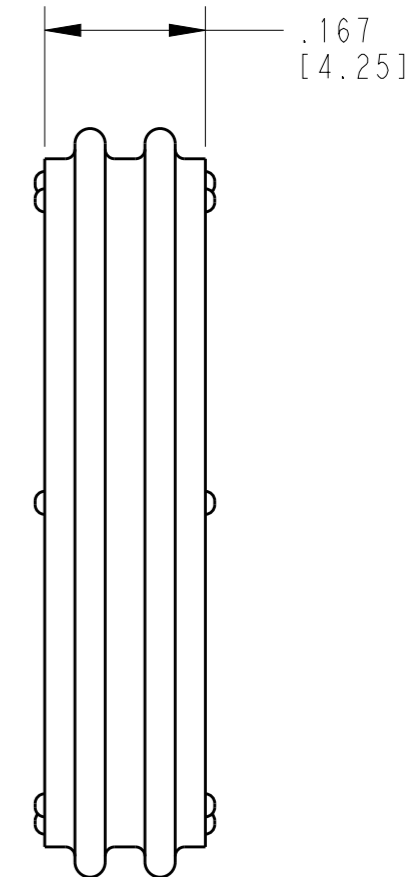

THIS DRAWING IS UNPUBLISHED  
RELEASED FOR PUBLICATION  
2015  
© COPYRIGHT 1991 BY TE CONNECTIVITY ALL RIGHTS RESERVED.

LOC		DIST		REVISIONS			
P	LTR	DESCRIPTION		DATE	DWN	APVD	
	B	REVISED PER ECO-16-008493		21MAR2016	SH	DM	
	C	REVISED PER PCN E-16-018032		09JAN2017	DD	DM	

OPTIONAL FEATURE

TE INTERNAL PN	DEUTSCH PN
1010-007-0806	1010-007-0806

THIS DRAWING IS A CONTROLLED DOCUMENT.		DWN	V. TOMSA	01NOV1991	 <b>TE Connectivity</b>							
DIMENSIONS: INCHES [mm]		CHK	C. BUNKE	02JUN1992								
TOLERANCES UNLESS OTHERWISE SPECIFIED:		APVD	J. ALBERS	04JUN1992								
0 PLC ± 1 PLC ± 2 PLC ± 3 PLC ±.025 [0.64] 4 PLC ± ANGLES ±0°30'0"		PRODUCT SPEC	N/A									
MATERIAL	FINISH	APPLICATION SPEC	N/A		NAME SEAL, FRONT, STANDARD TYPE 8 CONTACT PLUG DT SERIES							
1		WEIGHT	4.02g		SIZE	A3	CAGE CODE	4AFU8	DRAWING NO	1010-007-0806	RESTRICTED TO	-
CUSTOMER DRAWING			SCALE		5:1	SHEET	1	OF	1	REV	C	