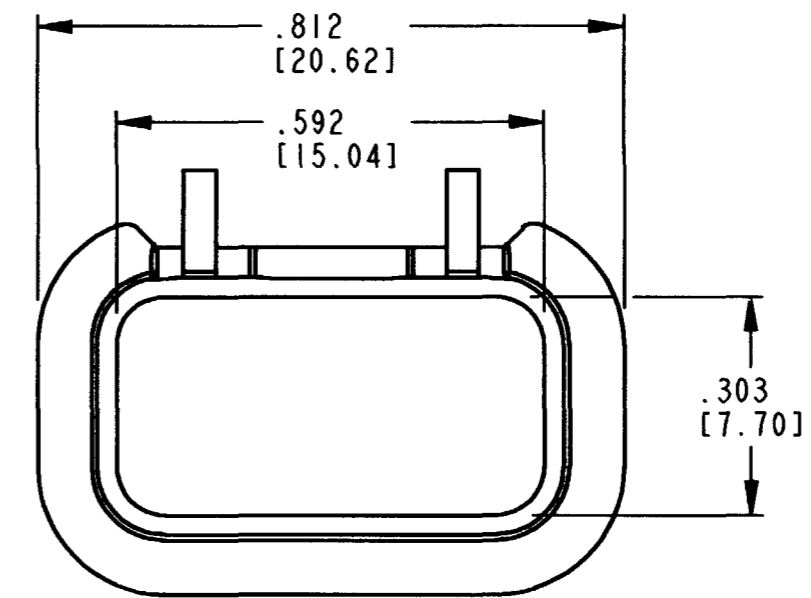

REV B 1011-056-0305

REVISIONS			
SYM	DESCRIPTION	DATE	APPROVED
NC	NEW RELEASE PER E.O. P15070	5/21/96	RDR
A	REVISED PER E.O. P17476	10/25/01	RDR
B	REVISED PER E.O. P18251	8-14-03	RDR

5. ASSEMBLE SLEEVE RETAINER AS SHOWN. SNAP SLEEVE RETAINER INTO RECEPTACLE. VERIFY SLEEVE RETAINER RETENTION FINGERS ARE FULLY SEATED BEHIND RECEPTACLE LATCH BUMPS. RECEPTACLE AND INTERFACE SEAL SHOWN FOR REFERENCE ONLY.

- 4. MATERIAL: PLASTIC
  - 3. PART DESIGNED TO FIT DTM04-3P-\*\*\*\* (\*\*\*\* = ALL MODIFICATIONS) CONSULT FACTORY FOR MODIFICATIONS.
  - 2. DIMENSIONS ARE ±.025 [.64]
  - 1. DIMENSIONS ARE IN INCHES [mm]
- NOTES: UNLESS OTHERWISE SPECIFIED

SIGNATURE & DATE	
DR	V. TOMSA MAY-21-96.
CHK	<i>Dennis C. Good</i> 8/11/03
PE	<i>Dennis C. Good</i> 8/11/03
APPD	<i>Dennis C. Good</i> 8/11/03
SCALE	NONE PWT

SLEEVE RETAINER  
FOR 3 PIN RECEPTACLE  
COLOR: GREY  
DTM SERIES

ENVELOPE

CP	MATL. CODE
<b>The Deutch Company</b> DEUTSCH I.P.D. 3850 INDUSTRIAL AVE. HEMET, CALIF. 92545	
<b>B</b>	<b>1011-056-0305</b>
DWG SIZE	CODE 11139 SHEET   OF