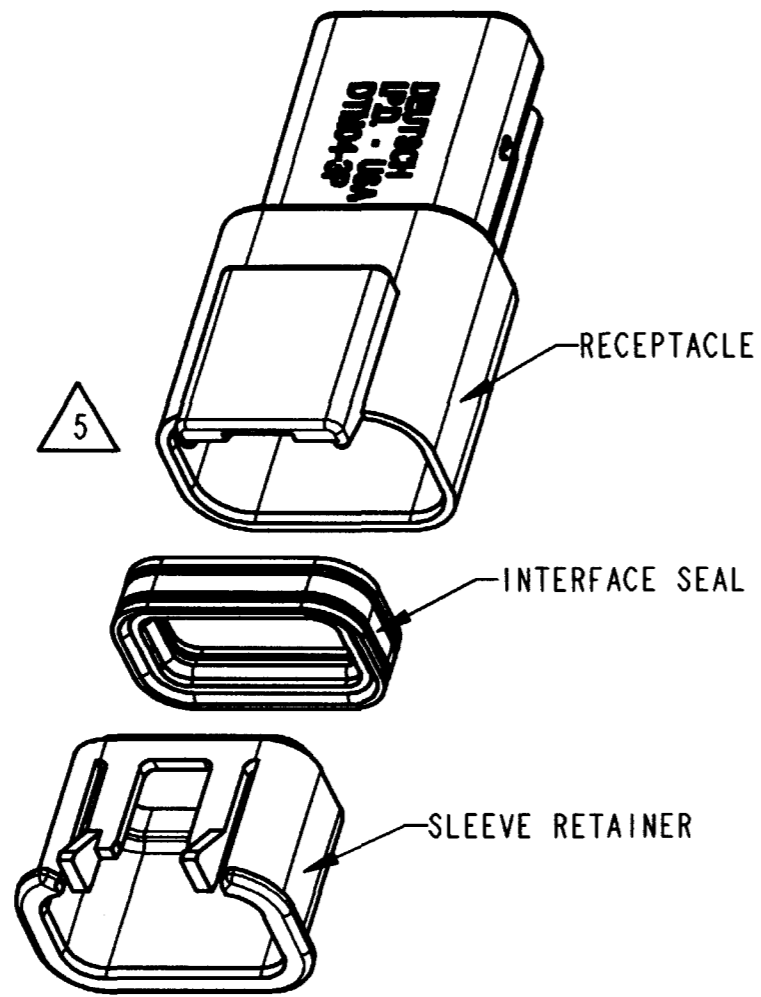

REV B 1011-056-0305

REVISIONS			
SYM	DESCRIPTION	DATE	APPROVED
NC	NEW RELEASE PER E.O. P15070	5/21/96	RDR
A	REVISED PER E.O. P17476	10/25/01	RDR
B	REVISED PER E.O. P18251	8-14-03	RDR

5. ASSEMBLE SLEEVE RETAINER AS SHOWN. SNAP SLEEVE RETAINER INTO RECEPTACLE. VERIFY SLEEVE RETAINER RETENTION FINGERS ARE FULLY SEATED BEHIND RECEPTACLE LATCH BUMPS. RECEPTACLE AND INTERFACE SEAL SHOWN FOR REFERENCE ONLY.

- 4. MATERIAL: PLASTIC
  - 3. PART DESIGNED TO FIT DTM04-3P-\*\*\*\* (\*\*\*\* = ALL MODIFICATIONS) CONSULT FACTORY FOR MODIFICATIONS.
  - 2. DIMENSIONS ARE ±.025 [.64]
  - 1. DIMENSIONS ARE IN INCHES [mm]
- NOTES: UNLESS OTHERWISE SPECIFIED

SIGNATURE & DATE	
DR	V. TOMSA MAY-21-96.
CHK	<i>Dennis C. Good</i> 8/11/03
PE	<i>Dennis C. Good</i> 8/11/03
APPD	<i>Dennis C. Good</i> 8/11/03
SCALE	NONE PWT

SLEEVE RETAINER  
FOR 3 PIN RECEPTACLE  
COLOR: GREY  
DTM SERIES