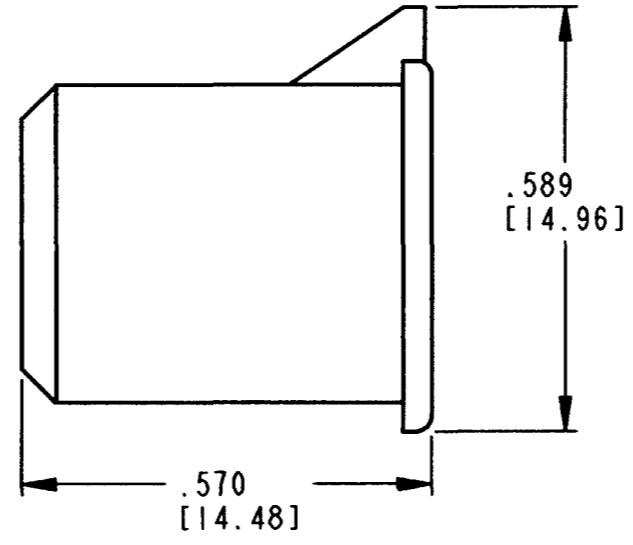

REV B 1011-056-0305

REVISIONS			
SYM	DESCRIPTION	DATE	APPROVED
NC	NEW RELEASE PER E.O. P15070	5/21/96	RDR
A	REVISED PER E.O. P17476	10/25/01	RDR
B	REVISED PER E.O. P18251	8-14-03	RDR

5. ASSEMBLE SLEEVE RETAINER AS SHOWN. SNAP SLEEVE RETAINER INTO RECEPTACLE. VERIFY SLEEVE RETAINER RETENTION FINGERS ARE FULLY SEATED BEHIND RECEPTACLE LATCH BUMPS. RECEPTACLE AND INTERFACE SEAL SHOWN FOR REFERENCE ONLY.

- 4. MATERIAL: PLASTIC
  - 3. PART DESIGNED TO FIT DTM04-3P-\*\*\*\* (\*\*\*\* = ALL MODIFICATIONS) CONSULT FACTORY FOR MODIFICATIONS.
  - 2. DIMENSIONS ARE ±.025 [.64]
  - 1. DIMENSIONS ARE IN INCHES [mm]
- NOTES: UNLESS OTHERWISE SPECIFIED

SIGNATURE & DATE	
DR	V. TOMSA MAY-21-96.
CHK	<i>Dennis C. Good</i> 8/11/03
PE	<i>Dennis C. Good</i> 8/11/03
APPD	<i>Dennis C. Good</i> 8/11/03
SCALE	NONE PWT

SLEEVE RETAINER  
FOR 3 PIN RECEPTACLE  
COLOR: GREY  
DTM SERIES