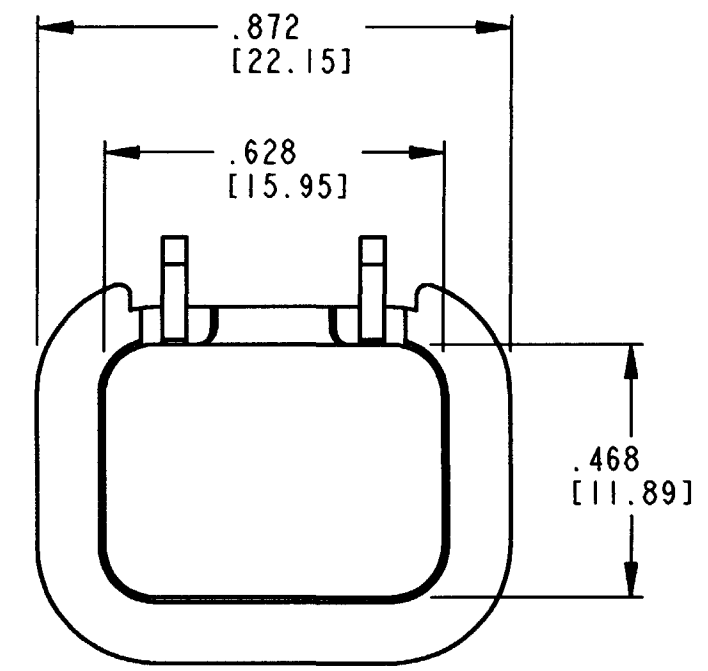

SIGNATURE & DATE	
DR	V. TOMSA AUG-11-03
CHK	<i>Jarvis</i> 8/14/03
PE	<i>Vladimir Tomsa</i> AUG-11-03
APPD	<i>Dr. Tomsa</i> 8/11/03
SCALE	NONE WT

SLEEVE RETAINER
FOR 2 PIN RECEPTACLE
COLOR: GREY
DTP SERIES

ENVELOPE

CP	EP 045	MATL. CODE
The Deutch Company DEUTSCH I.P.D. 3850 INDUSTRIAL AVE. HEMET, CALIF. 92545		
B	1011-120-0205	
DWG. SIZE	CODE 11139	SHEET | OF |