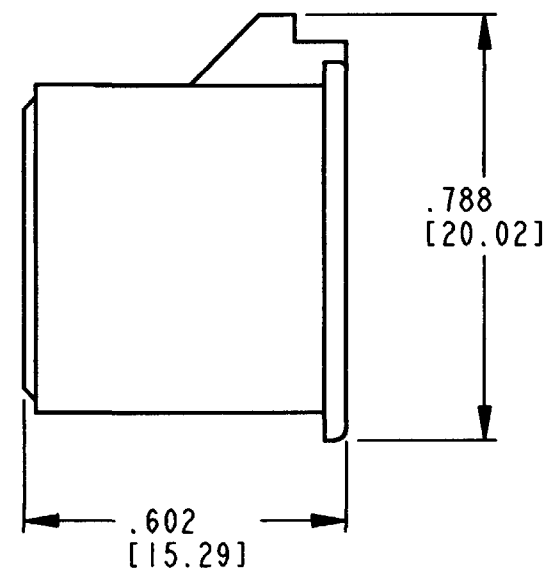

SIGNATURE & DATE	
DR	V. TOMSA AUG-11-03
CHK	<i>Jarvis</i> 8/14/03
PE	<i>Vladimir Tomsa</i> AUG-11-03
APPD	<i>Dr. Tomsa</i> 8/11/03
SCALE	NONE WT

SLEEVE RETAINER
FOR 2 PIN RECEPTACLE
COLOR: GREY
DTP SERIES

ENVELOPE

CP	EP 045	MATL. CODE
The Deutch Company DEUTSCH I.P.D. 3850 INDUSTRIAL AVE. HEMET, CALIF. 92545		
B	1011-120-0205	
DWG. SIZE	CODE 11139	SHEET | OF |