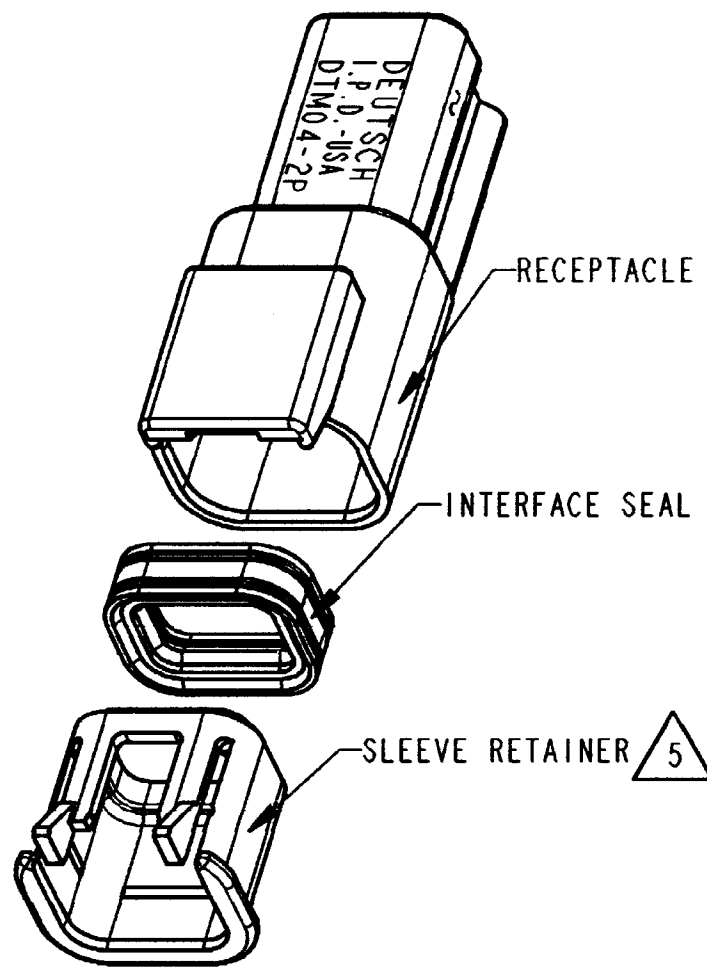

5. ASSEMBLE SLEEVE RETAINER AS SHOWN. SNAP SLEEVE RETAINER INTO RECEPTACLE. VERIFY SLEEVE RETAINER RETENTION FINGERS ARE FULLY SEATED BEHIND RECEPTACLE LATCH BUMPS. RECEPTACLE AND INTERFACE SEAL SHOWN FOR REFERENCE ONLY.

- 4. MATERIAL: PLASTIC
 - 3. PART DESIGNED TO FIT DTM04-2P-EE04 RECEPTACLES ONLY.
 - 2. DIMENSIONS ARE ±.025 [.64]
 - 1. DIMENSIONS ARE IN INCHES [mm]
- NOTES: UNLESS OTHERWISE SPECIFIED

| SIGNATURE & DATE | |
|------------------|----------------------------|
| DR | D. MEYER 03/28/07 |
| CHK | <i>[Signature]</i> 5/10/07 |
| PE | <i>[Signature]</i> 5/2/07 |
| APPD | <i>[Signature]</i> 5-17-07 |
| SCALE | NONE WT |