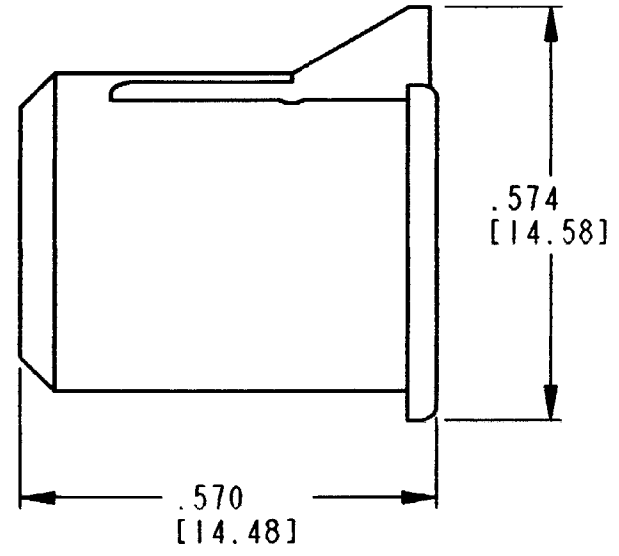

5. ASSEMBLE SLEEVE RETAINER AS SHOWN. SNAP SLEEVE RETAINER INTO RECEPTACLE. VERIFY SLEEVE RETAINER RETENTION FINGERS ARE FULLY SEATED BEHIND RECEPTACLE LATCH BUMPS. RECEPTACLE AND INTERFACE SEAL SHOWN FOR REFERENCE ONLY.

- 4. MATERIAL: PLASTIC
 - 3. PART DESIGNED TO FIT DTM04-2P-EE04 RECEPTACLES ONLY.
 - 2. DIMENSIONS ARE ±.025 [.64]
 - 1. DIMENSIONS ARE IN INCHES [mm]
- NOTES: UNLESS OTHERWISE SPECIFIED

| SIGNATURE & DATE | |
|------------------|----------------------------|
| DR | D. MEYER 03/28/07 |
| CHK | <i>[Signature]</i> 5/10/07 |
| PE | <i>[Signature]</i> 5/2/07 |
| APPD | <i>[Signature]</i> 5-17-07 |
| SCALE | NONE WT |

SLEEVE RETAINER
2 PIN RECEPTACLE
COLOR: BLACK
-EE04 MOD
DTM SERIES
ENVELOPE

| | |
|--|-------------------------|
| EP 172 | MATL. CODE |
| The Deutch Company DEUTSCH I.P.D. 3850 INDUSTRIAL AVE. HEMET, CALIF. 92545 | |
| B | 1011-311-0205 |
| DWG SIZE | CODE 11139 SHEET 1 OF 1 |