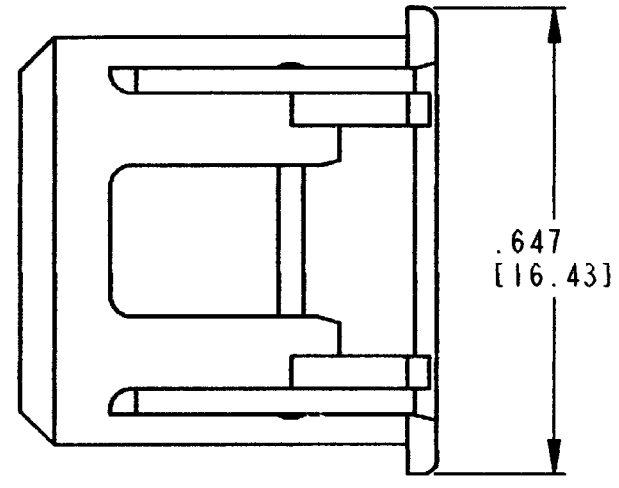

5. ASSEMBLE SLEEVE RETAINER AS SHOWN. SNAP SLEEVE RETAINER INTO RECEPTACLE. VERIFY SLEEVE RETAINER RETENTION FINGERS ARE FULLY SEATED BEHIND RECEPTACLE LATCH BUMPS. RECEPTACLE AND INTERFACE SEAL SHOWN FOR REFERENCE ONLY.

- 4. MATERIAL: PLASTIC
 - 3. PART DESIGNED TO FIT DTM04-2P-EE04 RECEPTACLES ONLY.
 - 2. DIMENSIONS ARE ±.025 [.64]
 - 1. DIMENSIONS ARE IN INCHES [mm]
- NOTES: UNLESS OTHERWISE SPECIFIED

| SIGNATURE & DATE | |
|------------------|----------------------------|
| DR | D. MEYER 03/28/07 |
| CHK | <i>[Signature]</i> 5/10/07 |
| PE | <i>[Signature]</i> 5/2/07 |
| APPD | <i>[Signature]</i> 5-17-07 |
| SCALE | NONE WT |