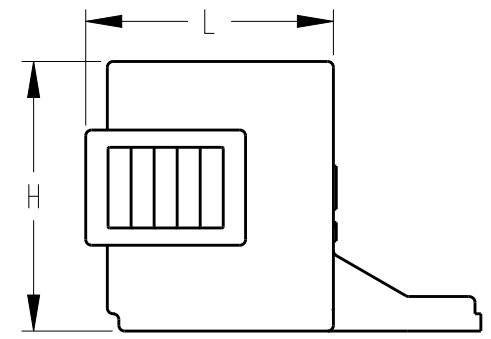

CONNECTOR	ENVELOPE DIMENSIONS			PART NUMBER
	L	W	H	
DT06-2S	.830 [21.08]	.675 [17.15]	.730 [18.54]	1011-344-0205
DT06-3S	.820 [20.83]	.946 [24.02]	.848 [21.53]	1011-345-0305
DT06-4S	.830 [21.08]	.820 [20.83]	.836 [21.23]	1011-346-0405
DT06-6S	.830 [21.08]	.820 [20.83]	1.011 [25.68]	1011-347-0605
DT06-08S	.870 [22.10]	1.435 [36.45]	.960 [24.38]	1011-348-0805
DT06-12S DT16-15/18S	.860 [21.84]	1.597 [40.56]	.936 [23.77]	1011-349-1205

1011-349-1205

1011-344-0205

1011-345-0305

1011-346-0405

1011-347-0605

1011-348-0805

1011-349-1205

- 3. MATERIAL: PLASTIC; COLOR: BLACK
- 2. THESE PARTS MATE WITH DT PLUG CONNECTORS.
- 1. DIMENSIONS ARE IN INCHES [MILLIMETERS] AND ARE ±.025 [0.63] UNLESS OTHERWISE SPECIFIED.