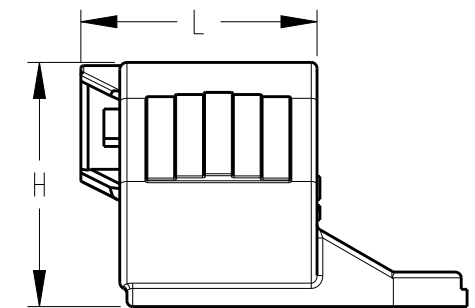

CONNECTOR	ENVELOPE DIMENSIONS			PART NUMBER
	L	W	H	
DT06-2S	.830 [21.08]	.675 [17.15]	.730 [18.54]	1011-344-0205
DT06-3S	.820 [20.83]	.946 [24.02]	.848 [21.53]	1011-345-0305
DT06-4S	.830 [21.08]	.820 [20.83]	.836 [21.23]	1011-346-0405
DT06-6S	.830 [21.08]	.820 [20.83]	1.011 [25.68]	1011-347-0605
DT06-08S	.870 [22.10]	1.435 [36.45]	.960 [24.38]	1011-348-0805
DT06-12S DT16-15/18S	.860 [21.84]	1.597 [40.56]	.936 [23.77]	1011-349-1205

1011-349-1205

1011-344-0205

1011-345-0305

1011-346-0405

1011-347-0605

1011-348-0805

1011-349-1205

- 3. MATERIAL: PLASTIC; COLOR: BLACK
- 2. THESE PARTS MATE WITH DT PLUG CONNECTORS.
- 1. DIMENSIONS ARE IN INCHES [MILLIMETERS] AND ARE ±.025 [0.63] UNLESS OTHERWISE SPECIFIED.