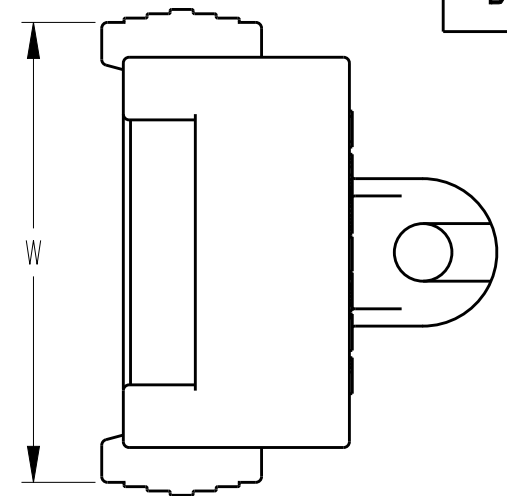

CONNECTOR	ENVELOPE DIMENSIONS			PART NUMBER
	L	W	H	
DT06-2S	.830 [21.08]	.675 [17.15]	.730 [18.54]	1011-344-0205
DT06-3S	.820 [20.83]	.946 [24.02]	.848 [21.53]	1011-345-0305
DT06-4S	.830 [21.08]	.820 [20.83]	.836 [21.23]	1011-346-0405
DT06-6S	.830 [21.08]	.820 [20.83]	1.011 [25.68]	1011-347-0605
DT06-08S	.870 [22.10]	1.435 [36.45]	.960 [24.38]	1011-348-0805
DT06-12S DT16-15/18S	.860 [21.84]	1.597 [40.56]	.936 [23.77]	1011-349-1205

1011-349-1205

1011-344-0205

1011-345-0305

1011-346-0405

1011-347-0605

1011-348-0805

1011-349-1205

- 3. MATERIAL: PLASTIC; COLOR: BLACK
- 2. THESE PARTS MATE WITH DT PLUG CONNECTORS.
- 1. DIMENSIONS ARE IN INCHES [MILLIMETERS] AND ARE ±.025 [0.63] UNLESS OTHERWISE SPECIFIED.

NOTES:

SIGNATURE & DATE	
DR	R. MESSENGER 6/23/10
CHK	B. BYFORD 3/4/11
PE	R. MESSENGER 2/11/11
APPD	S. BEARD 2/23/11
SCALE	NONE WT _____

2-12 WAY CAPS FOR PLUGS

DT SERIES

ENVELOPE

EP	MATL. CODE
3850 INDUSTRIAL AVE. HEMET, CA 92545	
B	1011-344-THRU-1011-349 * *05
DWG SIZE	CODE 4AFU8 SHEET OF