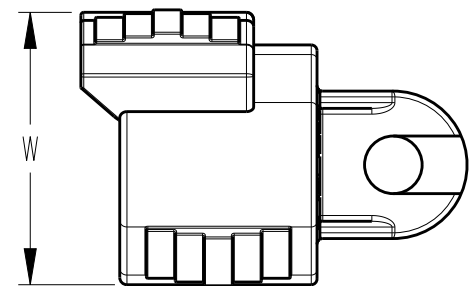

CONNECTOR	ENVELOPE DIMENSIONS			PART NUMBER
	L	W	H	
DT06-2S	.830 [21.08]	.675 [17.15]	.730 [18.54]	1011-344-0205
DT06-3S	.820 [20.83]	.946 [24.02]	.848 [21.53]	1011-345-0305
DT06-4S	.830 [21.08]	.820 [20.83]	.836 [21.23]	1011-346-0405
DT06-6S	.830 [21.08]	.820 [20.83]	1.011 [25.68]	1011-347-0605
DT06-08S	.870 [22.10]	1.435 [36.45]	.960 [24.38]	1011-348-0805
DT06-12S DT16-15/18S	.860 [21.84]	1.597 [40.56]	.936 [23.77]	1011-349-1205

1011-349-1205

1011-344-0205

1011-345-0305

1011-346-0405

1011-347-0605

1011-348-0805

1011-349-1205

- 3. MATERIAL: PLASTIC; COLOR: BLACK
- 2. THESE PARTS MATE WITH DT PLUG CONNECTORS.
- 1. DIMENSIONS ARE IN INCHES [MILLIMETERS] AND ARE ±.025 [0.63] UNLESS OTHERWISE SPECIFIED.