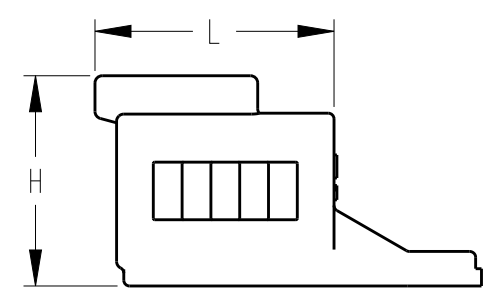

CONNECTOR	ENVELOPE DIMENSIONS			PART NUMBER
	L	W	H	
DT06-2S	.830 [21.08]	.675 [17.15]	.730 [18.54]	1011-344-0205
DT06-3S	.820 [20.83]	.946 [24.02]	.848 [21.53]	1011-345-0305
DT06-4S	.830 [21.08]	.820 [20.83]	.836 [21.23]	1011-346-0405
DT06-6S	.830 [21.08]	.820 [20.83]	1.011 [25.68]	1011-347-0605
DT06-08S	.870 [22.10]	1.435 [36.45]	.960 [24.38]	1011-348-0805
DT06-12S DT16-15/18S	.860 [21.84]	1.597 [40.56]	.936 [23.77]	1011-349-1205

1011-349-1205

1011-344-0205

1011-345-0305

1011-346-0405

1011-347-0605

1011-348-0805

1011-349-1205

- 3. MATERIAL: PLASTIC; COLOR: BLACK
- 2. THESE PARTS MATE WITH DT PLUG CONNECTORS.
- 1. DIMENSIONS ARE IN INCHES [MILLIMETERS] AND ARE ±.025 [0.63] UNLESS OTHERWISE SPECIFIED.