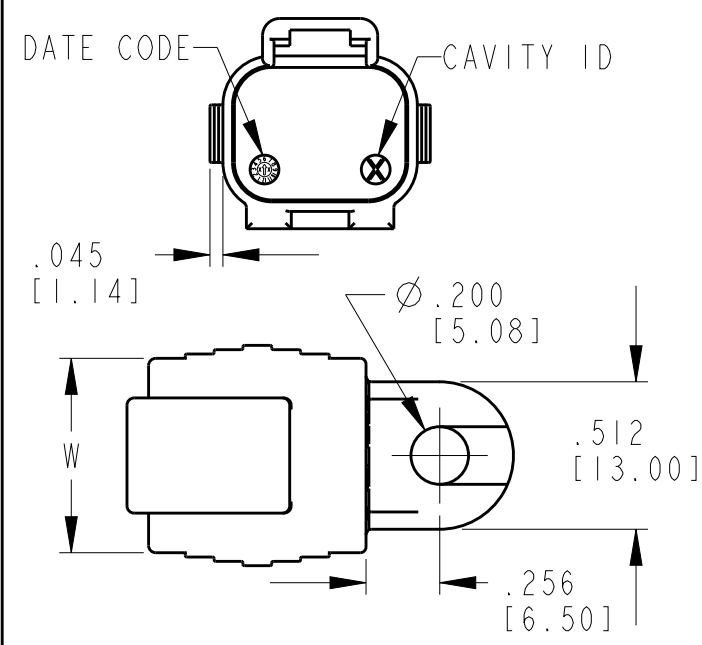

CONNECTOR	ENVELOPE DIMENSIONS			PART NUMBER
	L	W	H	
DT06-2S	.830 [21.08]	.675 [17.15]	.730 [18.54]	1011-344-0205
DT06-3S	.820 [20.83]	.946 [24.02]	.848 [21.53]	1011-345-0305
DT06-4S	.830 [21.08]	.820 [20.83]	.836 [21.23]	1011-346-0405
DT06-6S	.830 [21.08]	.820 [20.83]	1.011 [25.68]	1011-347-0605
DT06-08S	.870 [22.10]	1.435 [36.45]	.960 [24.38]	1011-348-0805
DT06-12S DT16-15/18S	.860 [21.84]	1.597 [40.56]	.936 [23.77]	1011-349-1205

1011-349-1205

1011-344-0205

1011-345-0305

1011-346-0405

1011-347-0605

1011-348-0805

1011-349-1205

- 3. MATERIAL: PLASTIC; COLOR: BLACK
- 2. THESE PARTS MATE WITH DT PLUG CONNECTORS.
- 1. DIMENSIONS ARE IN INCHES [MILLIMETERS] AND ARE ±.025 [0.63] UNLESS OTHERWISE SPECIFIED.

NOTES:

SIGNATURE & DATE	
DR	R. MESSENGER 6/23/10
CHK	B. BYFORD 3/4/11
PE	R. MESSENGER 2/11/11
APPD	S. BEARD 2/23/11
SCALE	NONE WT _____

2-12 WAY CAPS FOR PLUGS

DT SERIES

ENVELOPE

EP	MATL. CODE
3850 INDUSTRIAL AVE. HEMET, CA 92545	
B	1011-344-THRU-1011-349 * *05
DWG SIZE	CODE 4AFU8 SHEET OF