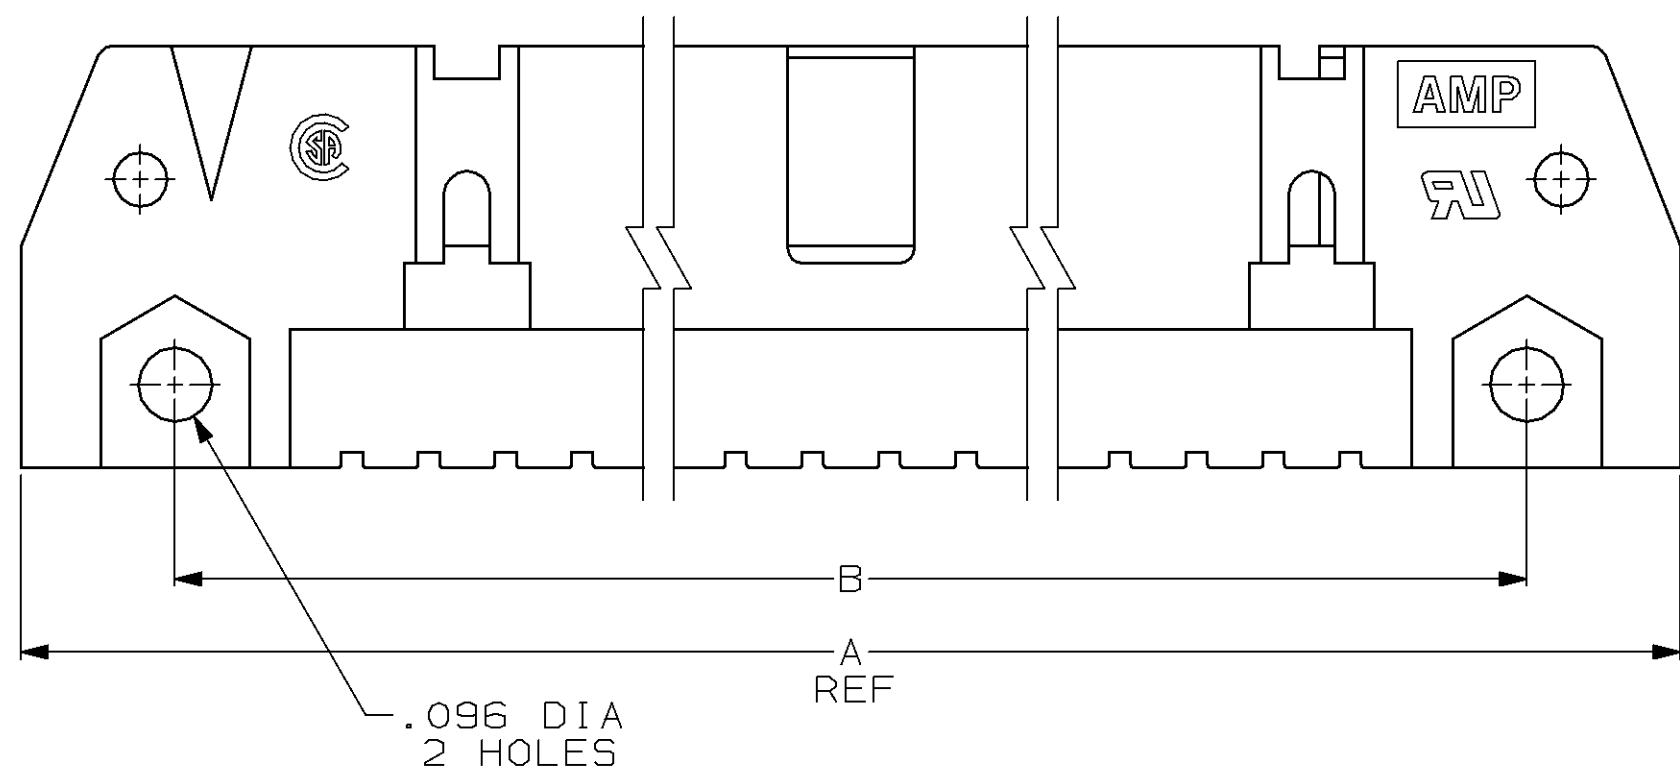

OBSOLETE	2.600	26	3.300	3.060	3.460	54	1-102142-5
OBSOLETE	.300	3	1.000	.760	1.160	8	1-102142-4
	3.100	31	3.800	3.560	3.960	64	1-102142-3
	2.100	21	2.800	2.560	2.960	44	1-102142-2
	1.400	14	2.100	1.860	2.260	30	1-102142-1
	1.100	11	1.800	1.560	1.960	24	1-102142-0
	.700	7	1.400	1.160	1.560	16	102142-9
	.600	6	1.300	1.060	1.460	14	102142-8
	2.900	29	3.600	3.360	3.760	60	102142-7
	.400	4	1.100	.860	1.260	10	102142-6
	2.400	24	3.100	2.860	3.260	50	102142-5
	1.900	19	2.600	2.360	2.760	40	102142-4
	1.600	16	2.300	2.060	2.460	34	102142-3
	1.200	12	1.900	1.660	2.060	26	102142-2
	.900	9	1.600	1.360	1.760	20	102142-1
	E	D	C	B	A	NO OF POSN	PART NUMBER

- ① FOR 10 AND 14 POSITION HEADERS - ONLY ONE SLOT FOR SNAP-IN POLARIZER IS LOCATED WHERE NOTED.
- ② FOR 10 POSITION HEADER - POLARIZING SLOTS ARE LOCATED ONLY WHERE NOTED.
- ③ FOR 8 POSITION HEADER - ONE POLARIZING SLOT IS LOCATED ONLY WHERE NOTED.

DO NOT SCALE PRINT. UNLESS SPECIFIED DIMENSIONS IN INCHES TOLERANCES ON : 2 PLC DEC ± - 3 PLC DEC ± .010 ANGLES ± -	DR 07/25/90 K.L.CLOUSER/UTA	AMP Incorporated Harrisburg, PA 17105-3608
MATERIAL FLAME RETARDANT THERMOPLASTIC COLOR: BLACK	CHK 8-20-90 W.LENKER	
FINISH -	APPD 8-28-90 R.KILE	NAME HEADER, UNIVERSAL, W/ MTG EARS, DOUBLE ROW, .100 CENTERS, AMP-LATCH™
	APPD 8-28-90 D.HOFFMAN	SIZE C 00779
	PRODUCT SPEC -	DRAWING NO 102142
	APPLICATION SPEC -	SCALE 4:1
	WEIGHT -	SHEET 1 OF 1