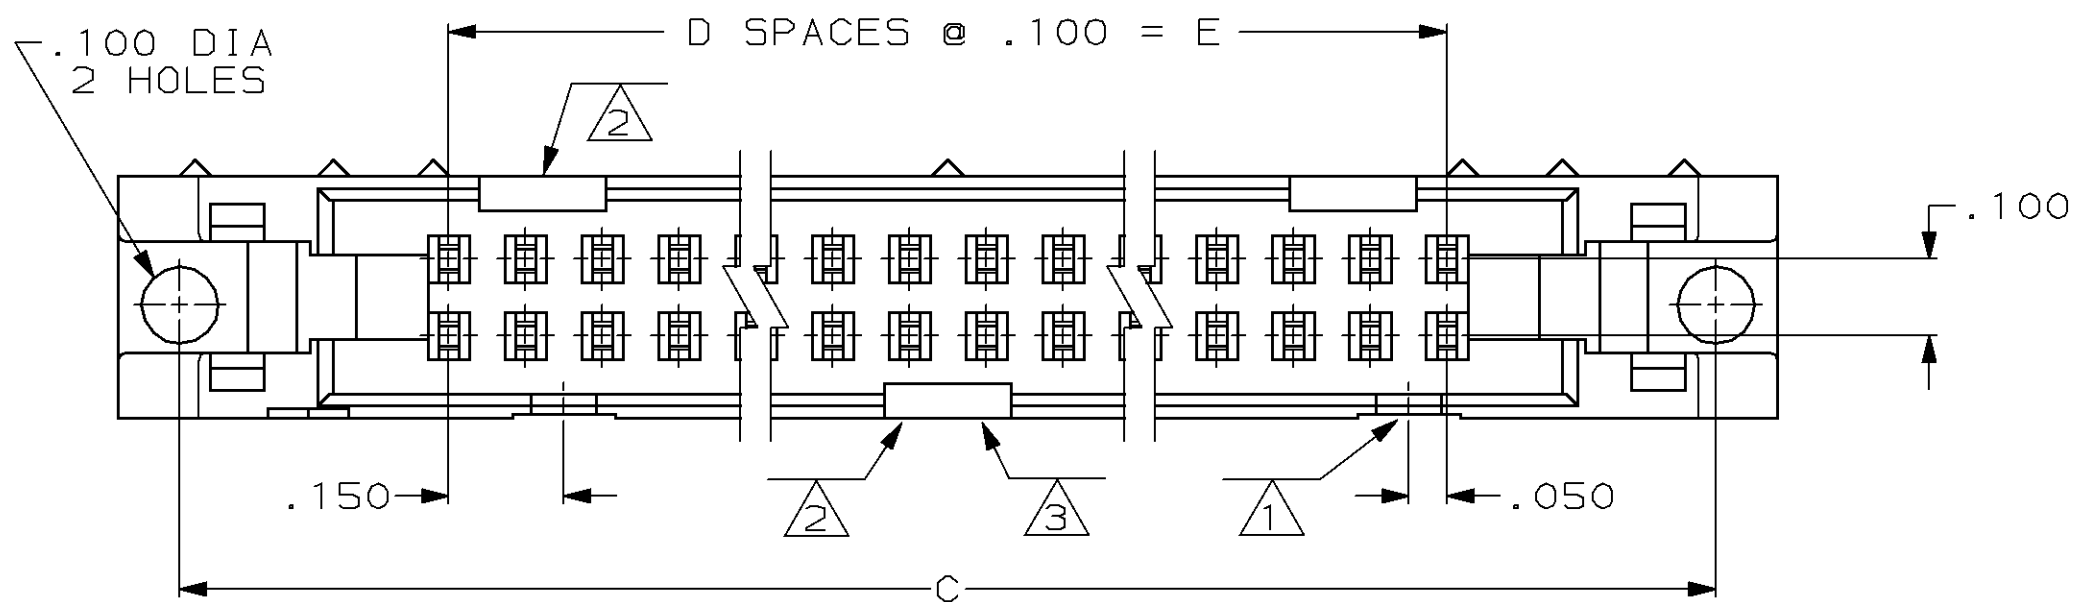

OBSOLETE	2.600	26	3.300	3.060	3.460	54	1-102142-5
OBSOLETE	.300	3	1.000	.760	1.160	8	1-102142-4
	3.100	31	3.800	3.560	3.960	64	1-102142-3
	2.100	21	2.800	2.560	2.960	44	1-102142-2
	1.400	14	2.100	1.860	2.260	30	1-102142-1
	1.100	11	1.800	1.560	1.960	24	1-102142-0
	.700	7	1.400	1.160	1.560	16	102142-9
	.600	6	1.300	1.060	1.460	14	102142-8
	2.900	29	3.600	3.360	3.760	60	102142-7
	.400	4	1.100	.860	1.260	10	102142-6
	2.400	24	3.100	2.860	3.260	50	102142-5
	1.900	19	2.600	2.360	2.760	40	102142-4
	1.600	16	2.300	2.060	2.460	34	102142-3
	1.200	12	1.900	1.660	2.060	26	102142-2
	.900	9	1.600	1.360	1.760	20	102142-1
	E	D	C	B	A	NO OF POSN	PART NUMBER

- ① FOR 10 AND 14 POSITION HEADERS - ONLY ONE SLOT FOR SNAP-IN POLARIZER IS LOCATED WHERE NOTED.
- ② FOR 10 POSITION HEADER - POLARIZING SLOTS ARE LOCATED ONLY WHERE NOTED.
- ③ FOR 8 POSITION HEADER - ONE POLARIZING SLOT IS LOCATED ONLY WHERE NOTED.

DO NOT SCALE PRINT. UNLESS SPECIFIED DIMENSIONS IN INCHES TOLERANCES ON : 2 PLC DEC ± - 3 PLC DEC ± .010 ANGLES ± -	DR 07/25/90 K.L.CLOUSER/UTA	AMP Incorporated Harrisburg, PA 17105-3608
MATERIAL FLAME RETARDANT THERMOPLASTIC COLOR: BLACK	CHK 8-20-90 W.LENKER	
FINISH -	APPD 8-28-90 R.KILE	NAME HEADER, UNIVERSAL, W/ MTG EARS, DOUBLE ROW, .100 CENTERS, AMP-LATCH™
	APPD 8-28-90 D.HOFFMAN	SIZE C 00779
	PRODUCT SPEC -	DRAWING NO 102142
	APPLICATION SPEC -	SCALE 4:1
	WEIGHT -	SHEET 1 OF 1