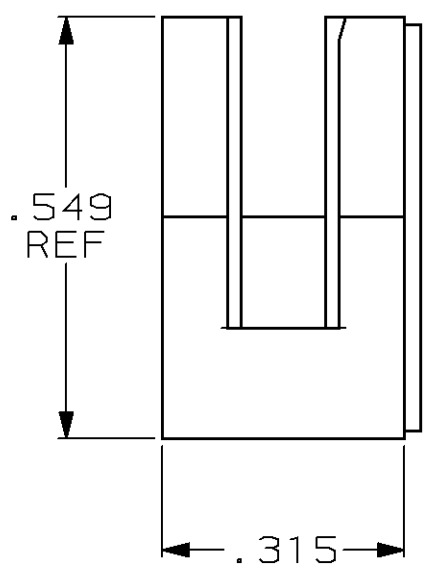

OBSOLETE	2.600	26	3.300	3.060	3.460	54	1-102142-5
OBSOLETE	.300	3	1.000	.760	1.160	8	1-102142-4
	3.100	31	3.800	3.560	3.960	64	1-102142-3
	2.100	21	2.800	2.560	2.960	44	1-102142-2
	1.400	14	2.100	1.860	2.260	30	1-102142-1
	1.100	11	1.800	1.560	1.960	24	1-102142-0
	.700	7	1.400	1.160	1.560	16	102142-9
	.600	6	1.300	1.060	1.460	14	102142-8
	2.900	29	3.600	3.360	3.760	60	102142-7
	.400	4	1.100	.860	1.260	10	102142-6
	2.400	24	3.100	2.860	3.260	50	102142-5
	1.900	19	2.600	2.360	2.760	40	102142-4
	1.600	16	2.300	2.060	2.460	34	102142-3
	1.200	12	1.900	1.660	2.060	26	102142-2
	.900	9	1.600	1.360	1.760	20	102142-1
	E	D	C	B	A	NO OF POSN	PART NUMBER

- ① FOR 10 AND 14 POSITION HEADERS - ONLY ONE SLOT FOR SNAP-IN POLARIZER IS LOCATED WHERE NOTED.
- ② FOR 10 POSITION HEADER - POLARIZING SLOTS ARE LOCATED ONLY WHERE NOTED.
- ③ FOR 8 POSITION HEADER - ONE POLARIZING SLOT IS LOCATED ONLY WHERE NOTED.

DO NOT SCALE PRINT. UNLESS SPECIFIED DIMENSIONS IN INCHES TOLERANCES ON : 2 PLC DEC ± - 3 PLC DEC ± .010 ANGLES ± -	DR 07/25/90 K.L.CLOUSER/UTA	AMP Incorporated Harrisburg, PA 17105-3608
MATERIAL FLAME RETARDANT THERMOPLASTIC COLOR: BLACK	CHK 8-20-90 W.LENKER	
FINISH -	APPD 8-28-90 R.KILE	NAME HEADER, UNIVERSAL, W/ MTG EARS, DOUBLE ROW, .100 CENTERS, AMP-LATCH™
	APPD 8-28-90 D.HOFFMAN	SIZE C 00779
	PRODUCT SPEC -	DRAWING NO 102142
	APPLICATION SPEC -	SCALE 4:1
	WEIGHT -	SHEET 1 OF 1