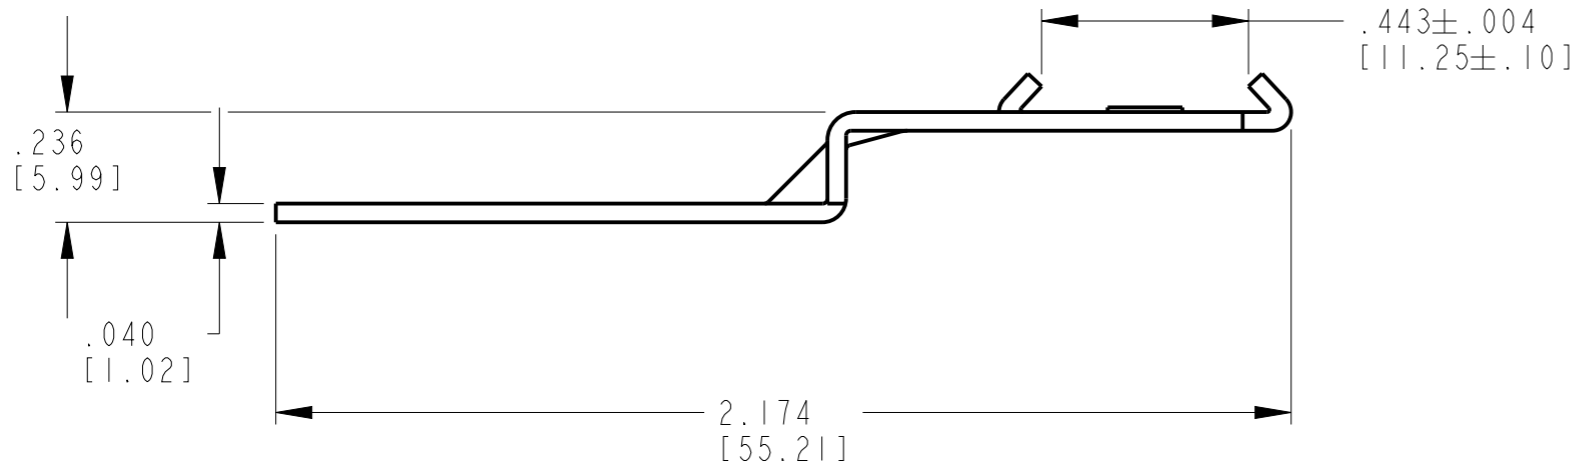

3D VIEW

- 3. PART IS IN ACCORDANCE WITH RoHS STANDARDS.
- 2. CLIP RETENTION FORCE SHALL BE 20 LBF [89] MINIMUM.
- 1. THIS PART MATES WITH DT, DTM, DTP, DTHD, DTCE RECEPTACLES OR OTHER PARTS WITH THE CLIP RETENTION FEATURE.

NOTES: UNLESS OTHERWISE SPECIFIED

THIS DRAWING IS A CONTROLLED DOCUMENT.		DWN JAIME C. APOSTOL 26APR2013	<b>TE Connectivity</b>	
DIMENSIONS: INCHES [mm]		CHK ROBERT MILLIGAN 26APR2013		
TOLERANCES UNLESS OTHERWISE SPECIFIED:		APVD ROBERT MILLIGAN 26APR2013	NAME METAL CLIP, 8.2MM HOLE SIDE MOUNTING BRACKET	
 0 PLC ± 1 PLC ± 2 PLC ± 3 PLC ±.025 [0.64] 4 PLC ± ANGLES ± ±0°30'0"		PRODUCT SPEC -	RESTRICTED TO -	
MATERIAL STEEL	FINISH ZINC	APPLICATION SPEC 114-151009	SIZE A3	CAGE CODE 4AFU8
		WEIGHT 12.6g	DRAWING NO C=1027-017-1200	SCALE NONE
		CUSTOMER DRAWING	SHEET 1	OF 1
			REV A4	