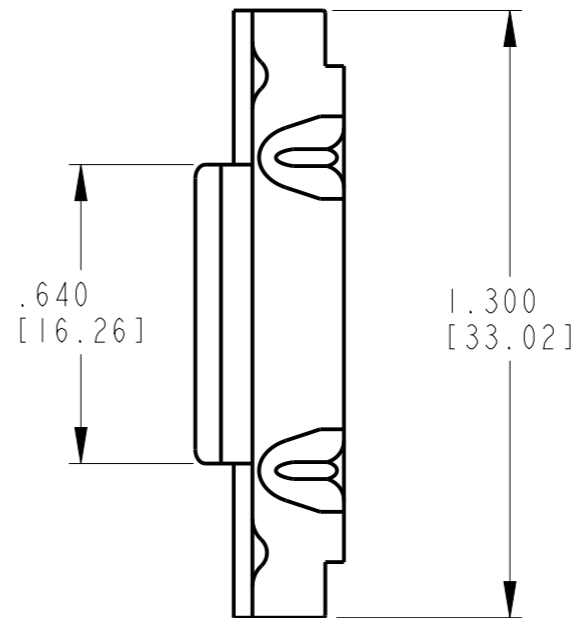

3D VIEW

- 3. PART IS IN ACCORDANCE WITH RoHS STANDARDS.
- 2. CLIP RETENTION FORCE SHALL BE 20 LBF [89] MINIMUM.
- 1. THIS PART MATES WITH DT, DTM, DTP, DTHD, DTCE RECEPTACLES OR OTHER PARTS WITH THE CLIP RETENTION FEATURE.

NOTES: UNLESS OTHERWISE SPECIFIED

THIS DRAWING IS A CONTROLLED DOCUMENT.		DWN JAIME C. APOSTOL 26APR2013	<b>TE Connectivity</b>	
DIMENSIONS: INCHES [mm]		CHK ROBERT MILLIGAN 26APR2013		
TOLERANCES UNLESS OTHERWISE SPECIFIED:		APVD ROBERT MILLIGAN 26APR2013	NAME METAL CLIP, 8.2MM HOLE SIDE MOUNTING BRACKET	
 0 PLC ± 1 PLC ± 2 PLC ± 3 PLC ±.025 [0.64] 4 PLC ± ANGLES ± ±0°30'0"		PRODUCT SPEC -	RESTRICTED TO -	
MATERIAL STEEL	FINISH ZINC	APPLICATION SPEC 114-151009	SIZE A3	CAGE CODE 4AFU8
		WEIGHT 12.6g	DRAWING NO C=1027-017-1200	SCALE NONE
		CUSTOMER DRAWING	SHEET 1	OF 1
			REV A4	