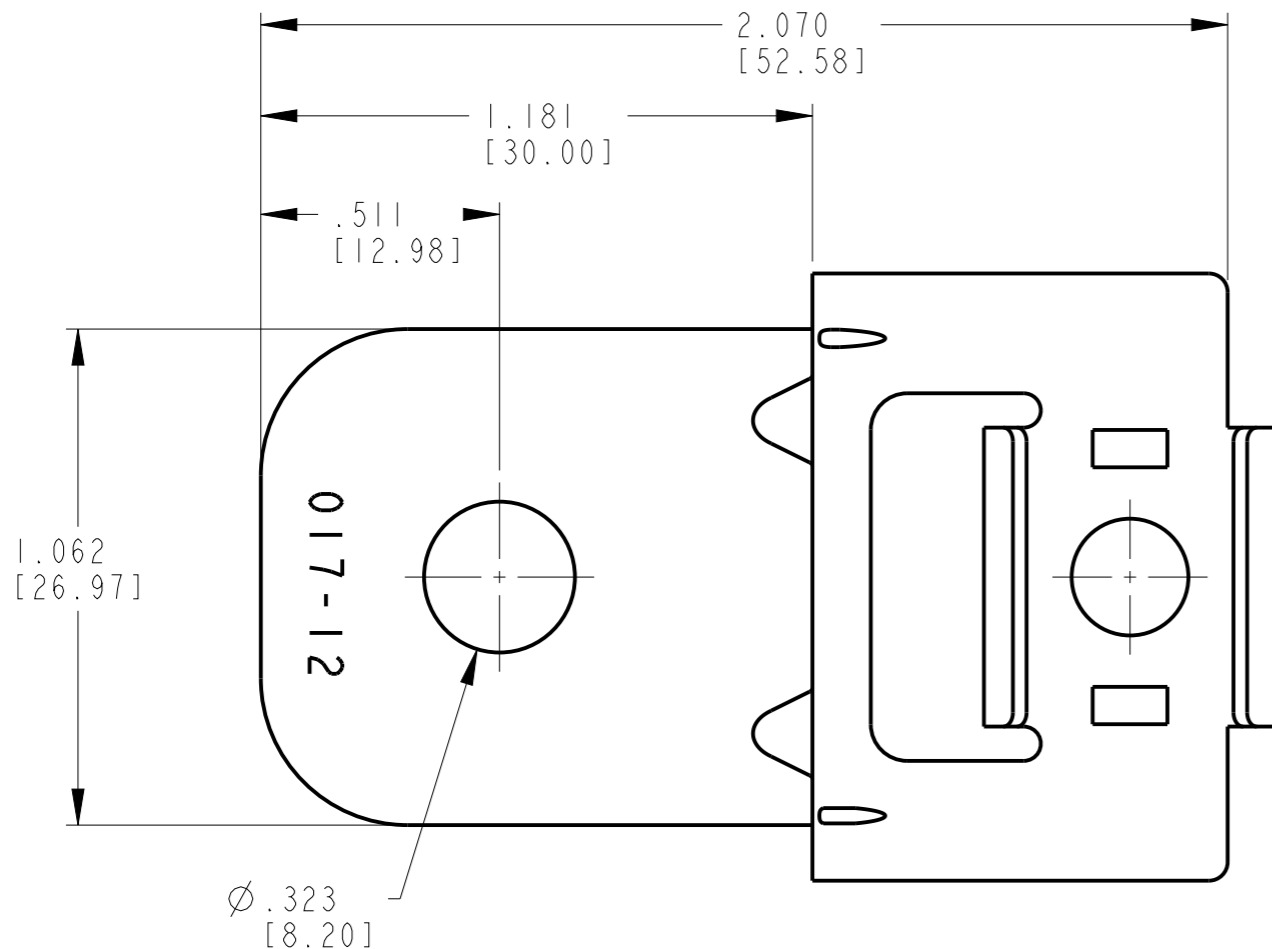

3D VIEW

- 3. PART IS IN ACCORDANCE WITH RoHS STANDARDS.
- 2. CLIP RETENTION FORCE SHALL BE 20 LBF [89] MINIMUM.
- 1. THIS PART MATES WITH DT, DTM, DTP, DTHD, DTCE RECEPTACLES OR OTHER PARTS WITH THE CLIP RETENTION FEATURE.

NOTES: UNLESS OTHERWISE SPECIFIED

THIS DRAWING IS A CONTROLLED DOCUMENT.		DWN JAIME C. APOSTOL 26APR2013	<b>TE Connectivity</b>	
DIMENSIONS: INCHES [mm]		CHK ROBERT MILLIGAN 26APR2013		
TOLERANCES UNLESS OTHERWISE SPECIFIED:		APVD ROBERT MILLIGAN 26APR2013	NAME METAL CLIP, 8.2MM HOLE SIDE MOUNTING BRACKET	
 0 PLC ± 1 PLC ± 2 PLC ± 3 PLC ±.025 [0.64] 4 PLC ± ANGLES ± ±0°30'0"		PRODUCT SPEC -	RESTRICTED TO -	
MATERIAL STEEL	FINISH ZINC	APPLICATION SPEC 114-151009	SIZE A3	CAGE CODE 4AFU8
		WEIGHT 12.6g	DRAWING NO C=1027-017-1200	SCALE NONE
		CUSTOMER DRAWING	SHEET 1	OF 1
			REV A4	