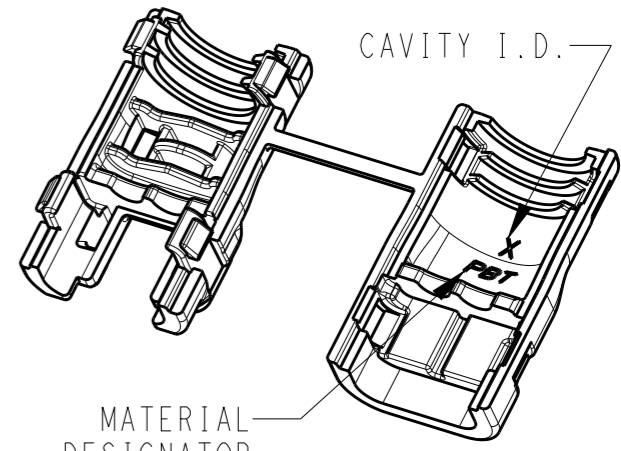

TE INTERNAL PN	DEUTSCH PN
1028-041-0205	1028-041-0205

- 3 DIMENSION SHOWN INDICATES PROPER DEPTH TO ASSEMBLE NOTED CONVOLUTE TUBE SIZE.
- 2 MATERIAL: PBT; COLOR: BLACK
1. THIS PART MATES WITH DTM06-2SX-XXXX AND DTMH06-2SX-XXXX PLUGS WITH ANY MODIFICATION THAT DOES NOT INCLUDE AN END CAP. (X = KEY ARR. A,B,C,D; XXXX = MODIFICATION)

NOTES:

THIS DRAWING IS A CONTROLLED DOCUMENT.		DWN 11SEP2011 ALDO MALAGON		TE Connectivity	
DIMENSIONS: INCHES [mm]		CHK 07DEC2011 BOB MILLIGAN			
TOLERANCES UNLESS OTHERWISE SPECIFIED:		APVD 07DEC2011 STEVE BEARD		NAME BACKSHELL SWIVEL ADAPTER 2 PIN PLUG DTM/DTMH SERIES	
0 PLC ± 1 PLC ± 2 PLC ± 3 PLC ±.025 [0.64] 4 PLC ± ANGLES ±0°30'0"		PRODUCT SPEC N/A		SIZE A3	
MATERIAL		APPLICATION SPEC N/A		CAGE CODE 4AFU8	
FINISH		WEIGHT		DRAWING NO. 1028-041-0205	
2		Customer Drawing		RESTRICTED TO GEN	
		SCALE 1:1		SHEET 1 OF 1	
				REV A	