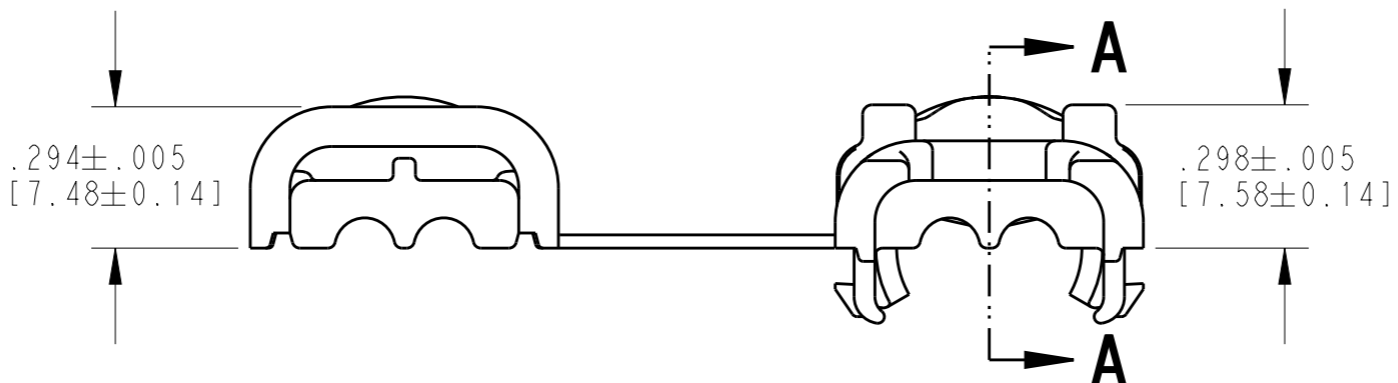

TE INTERNAL PN	DEUTSCH PN
1028-041-0205	1028-041-0205

- 3 DIMENSION SHOWN INDICATES PROPER DEPTH TO ASSEMBLE NOTED CONVOLUTE TUBE SIZE.
- 2 MATERIAL: PBT; COLOR: BLACK
1. THIS PART MATES WITH DTM06-2SX-XXXX AND DTMH06-2SX-XXXX PLUGS WITH ANY MODIFICATION THAT DOES NOT INCLUDE AN END CAP. (X = KEY ARR. A,B,C,D; XXXX = MODIFICATION)

NOTES:

THIS DRAWING IS A CONTROLLED DOCUMENT.		DWN 11SEP2011 ALDO MALAGON		TE Connectivity	
DIMENSIONS: INCHES [mm]		CHK 07DEC2011 BOB MILLIGAN			
TOLERANCES UNLESS OTHERWISE SPECIFIED:		APVD 07DEC2011 STEVE BEARD		NAME BACKSHELL SWIVEL ADAPTER 2 PIN PLUG DTM/DTMH SERIES	
0 PLC ± 1 PLC ± 2 PLC ± 3 PLC ±.025 [0.64] 4 PLC ± ANGLES ±0°30'0"		PRODUCT SPEC N/A		SIZE A3	
MATERIAL		APPLICATION SPEC N/A		CAGE CODE 4AFU8	
FINISH		WEIGHT		DRAWING NO. 1028-041-0205	
2		Customer Drawing		RESTRICTED TO GEN	
		SCALE 1:1		SHEET 1 OF 1	
				REV A	