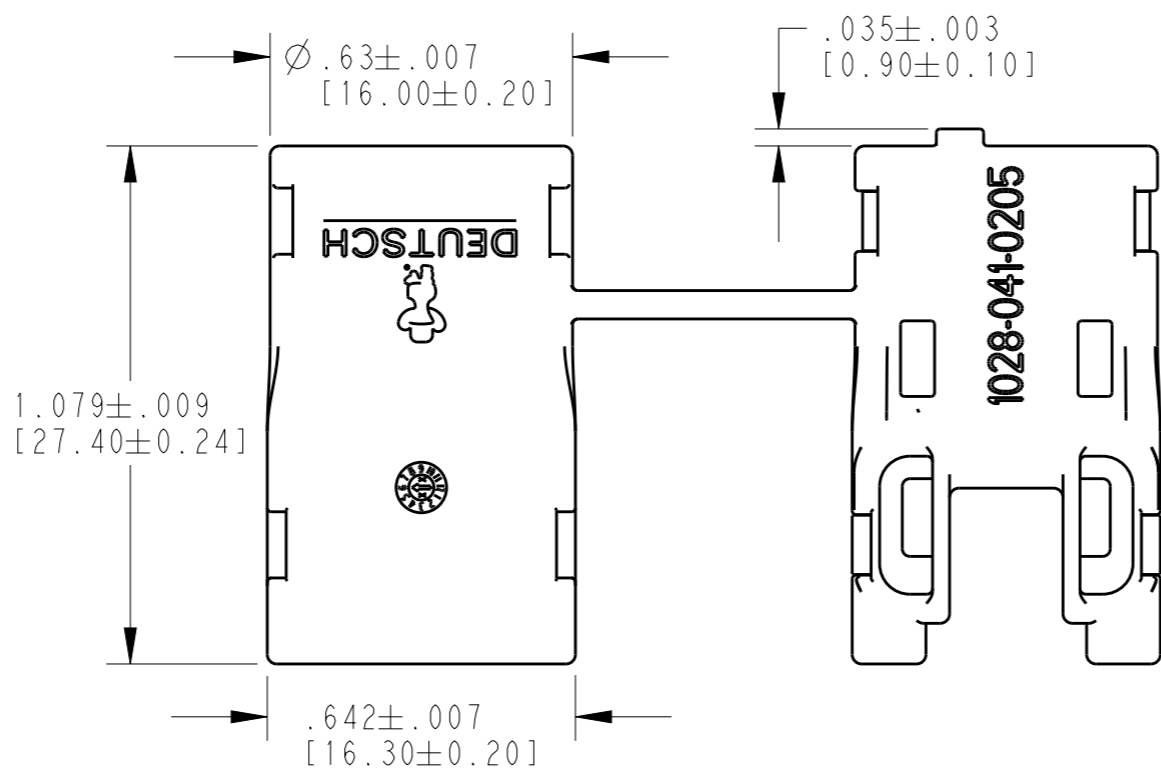

TE INTERNAL PN	DEUTSCH PN
1028-041-0205	1028-041-0205

- 3 DIMENSION SHOWN INDICATES PROPER DEPTH TO ASSEMBLE NOTED CONVOLUTE TUBE SIZE.
- 2 MATERIAL: PBT; COLOR: BLACK
1. THIS PART MATES WITH DTM06-2SX-XXXX AND DTMH06-2SX-XXXX PLUGS WITH ANY MODIFICATION THAT DOES NOT INCLUDE AN END CAP. (X = KEY ARR. A,B,C,D; XXXX = MODIFICATION)

NOTES:

THIS DRAWING IS A CONTROLLED DOCUMENT.		DWN 11SEP2011 ALDO MALAGON		TE Connectivity	
DIMENSIONS: INCHES [mm]		CHK 07DEC2011 BOB MILLIGAN			
TOLERANCES UNLESS OTHERWISE SPECIFIED:		APVD 07DEC2011 STEVE BEARD		NAME BACKSHELL SWIVEL ADAPTER 2 PIN PLUG DTM/DTMH SERIES	
0 PLC ± 1 PLC ± 2 PLC ± 3 PLC ±.025 [0.64] 4 PLC ± ANGLES ±0°30'0"		PRODUCT SPEC N/A		SIZE A3	
MATERIAL		APPLICATION SPEC N/A		CAGE CODE 4AFU8	
FINISH		WEIGHT		DRAWING NO. 1028-041-0205	
2		Customer Drawing		RESTRICTED TO GEN	
		SCALE 1:1		SHEET 1 OF 1	
				REV A	