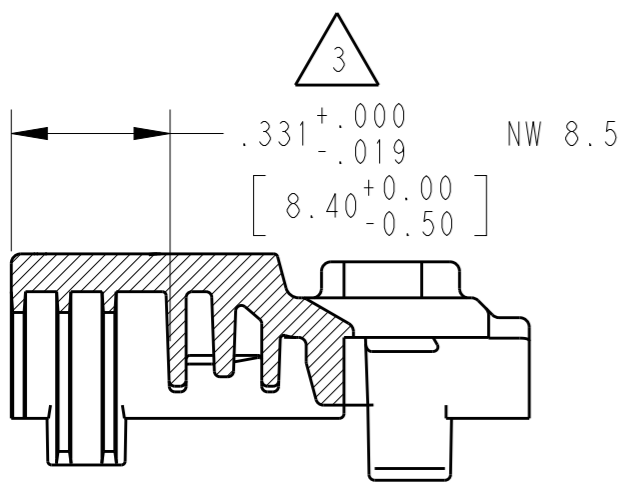

TE INTERNAL PN	DEUTSCH PN
1028-041-0205	1028-041-0205

- 3 DIMENSION SHOWN INDICATES PROPER DEPTH TO ASSEMBLE NOTED CONVOLUTE TUBE SIZE.
- 2 MATERIAL: PBT; COLOR: BLACK
1. THIS PART MATES WITH DTM06-2SX-XXXX AND DTMH06-2SX-XXXX PLUGS WITH ANY MODIFICATION THAT DOES NOT INCLUDE AN END CAP. (X = KEY ARR. A,B,C,D; XXXX = MODIFICATION)

NOTES:

THIS DRAWING IS A CONTROLLED DOCUMENT.		DWN 11SEP2011 ALDO MALAGON		TE Connectivity	
DIMENSIONS: INCHES [mm]		CHK 07DEC2011 BOB MILLIGAN			
TOLERANCES UNLESS OTHERWISE SPECIFIED:		APVD 07DEC2011 STEVE BEARD		NAME BACKSHELL SWIVEL ADAPTER 2 PIN PLUG DTM/DTMH SERIES	
0 PLC ± 1 PLC ± 2 PLC ± 3 PLC ±.025 [0.64] 4 PLC ± ANGLES ±0°30'0"		PRODUCT SPEC N/A		SIZE A3	
MATERIAL		APPLICATION SPEC N/A		CAGE CODE 4AFU8	
FINISH		WEIGHT		DRAWING NO. 1028-041-0205	
2		Customer Drawing		RESTRICTED TO GEN	
		SCALE 1:1		SHEET 1 OF 1	
				REV A	